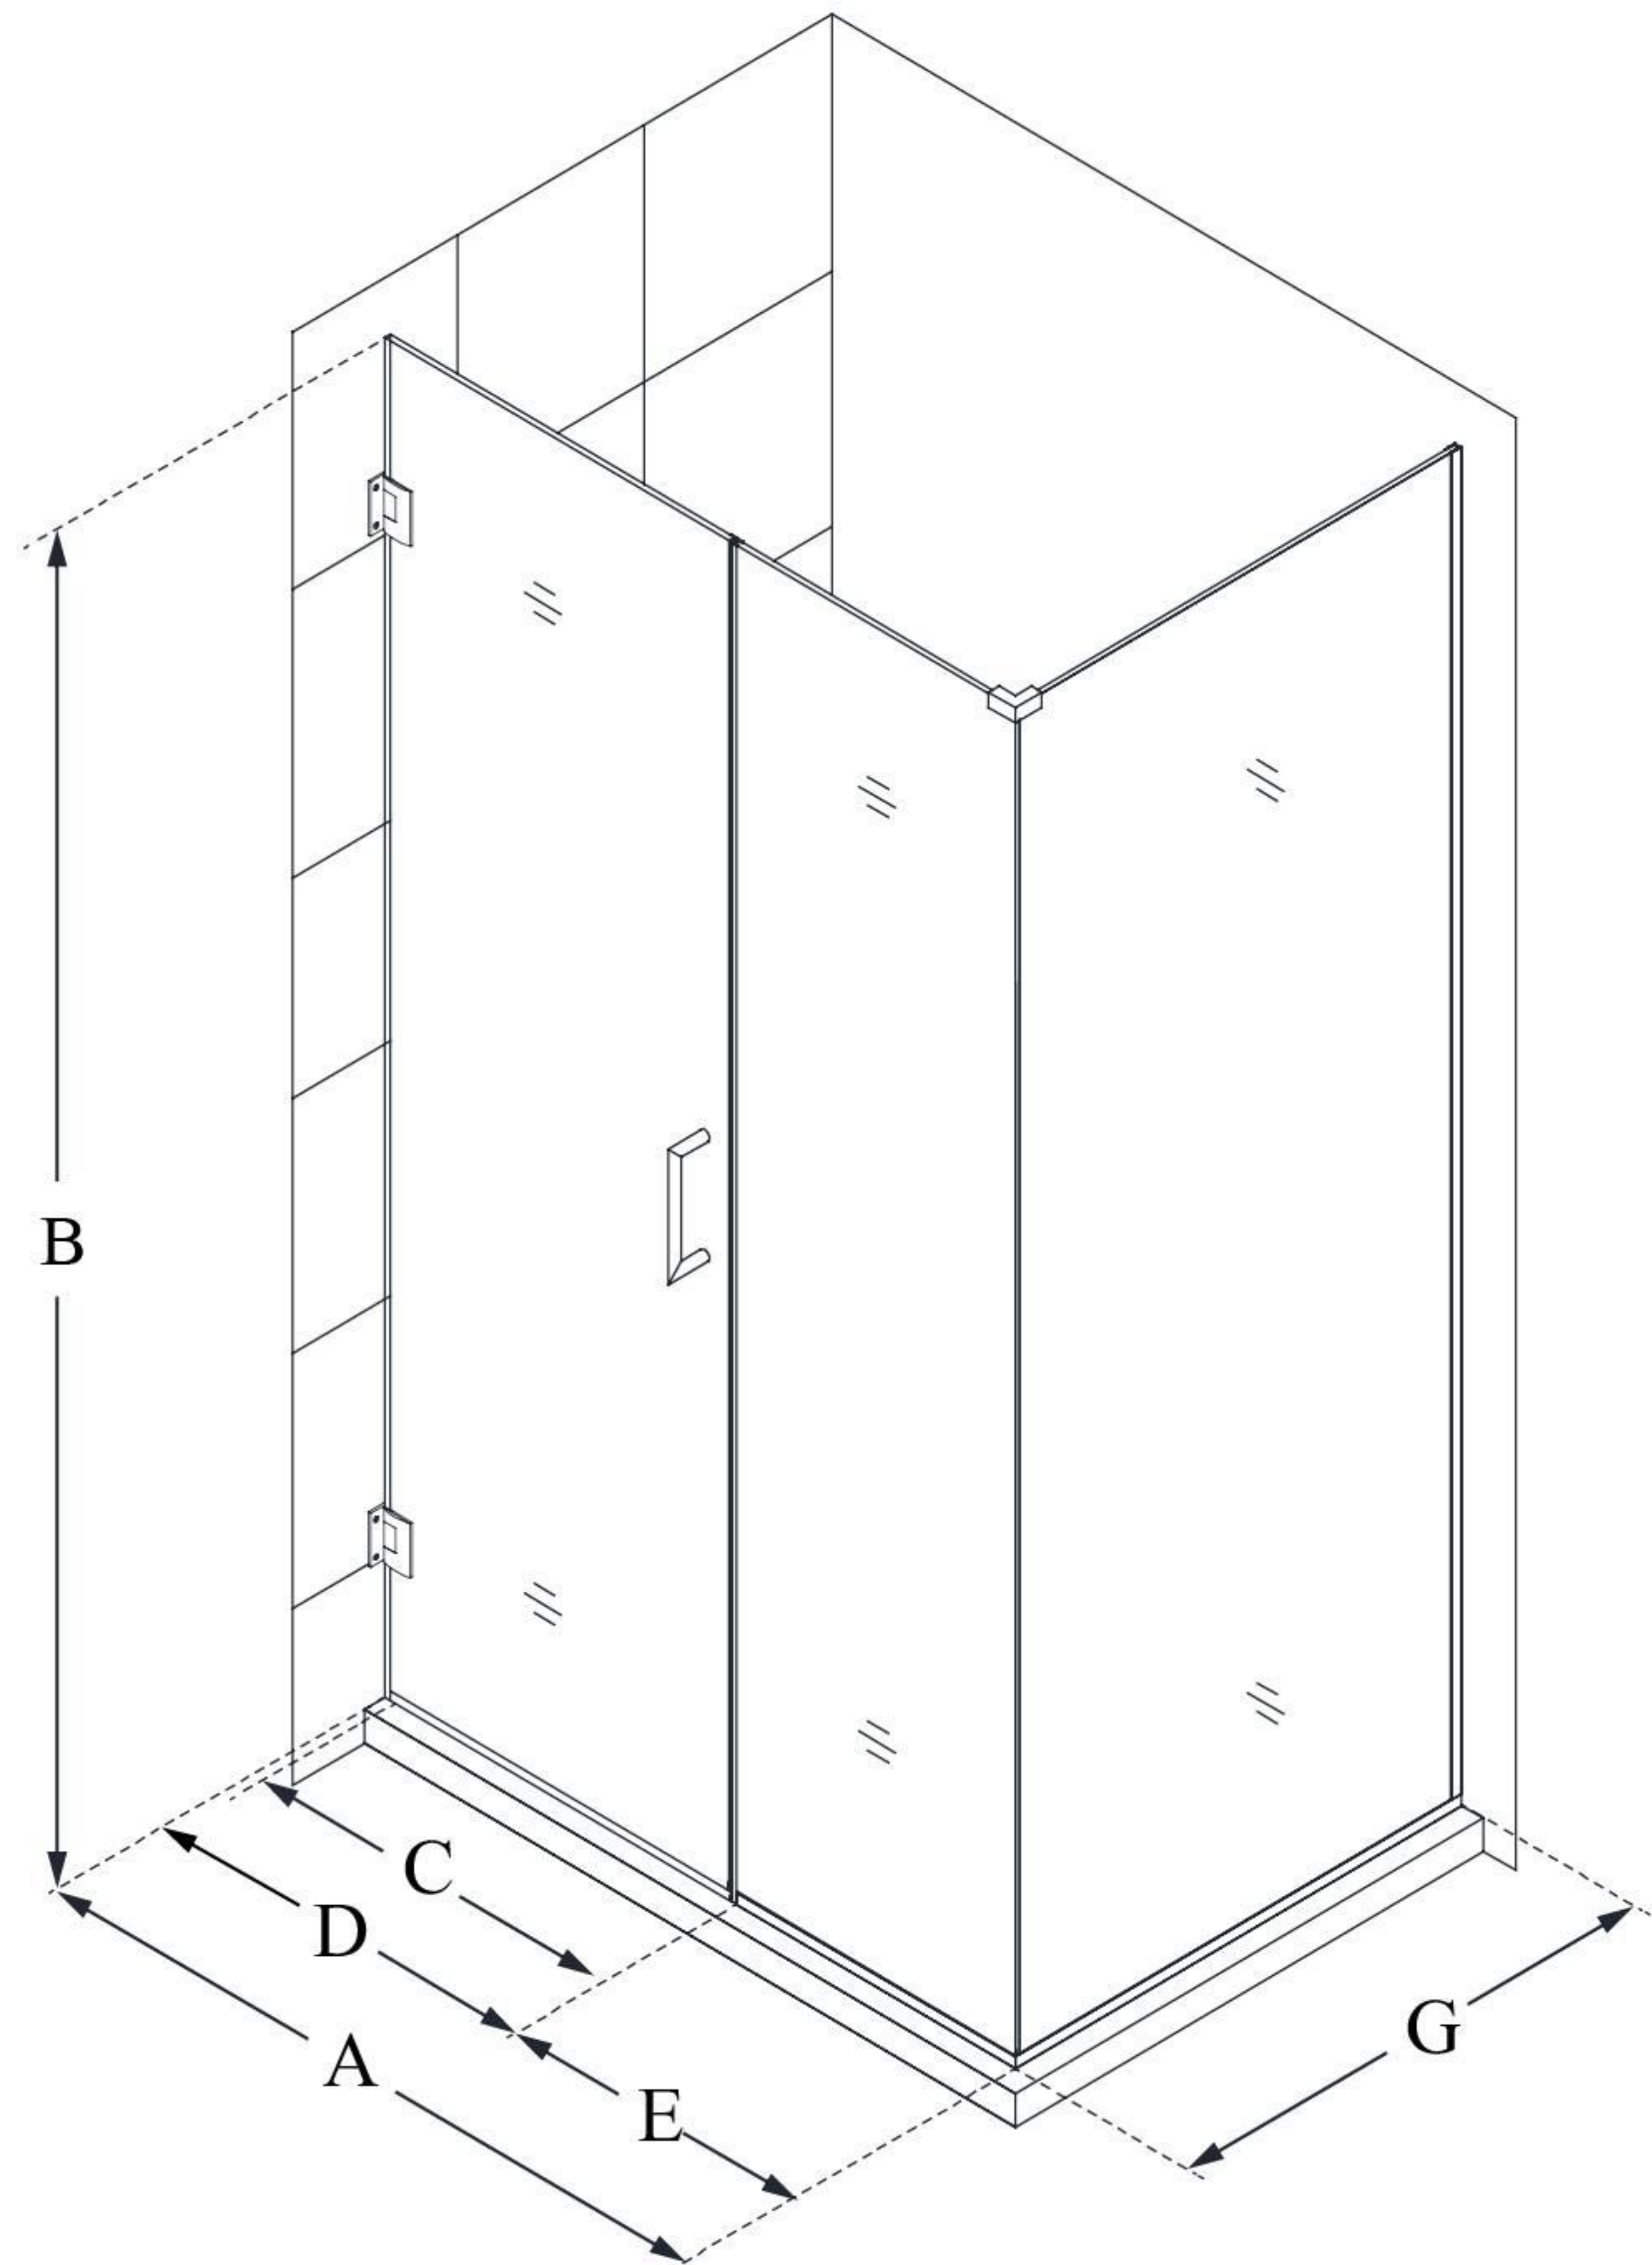

# UNIDOOR PLUS

DreamLine Unidoor Plus 36 1/2"  
W x 34 3/8" D x 72" H Frameless  
Hinged Shower Enclosure, Clear  
Glass

**SWING DOOR**

## CONFIGURATION DIMENSIONS:

**A: 36 1/2"**

MODEL WIDTH

**B: 72"**

MODEL HEIGHT

**C: 29"**

ACCESS WIDTH

**D: 30"**

DOOR WIDTH

**E: 6 1/2"**

INLINE PANEL WIDTH

**G: 34 3/8"**

RETURN PANEL WIDTH

DreamLine reserves the right to update or modify the hardware or materials pictured without prior notice for the purpose of product improvement and customer satisfaction.