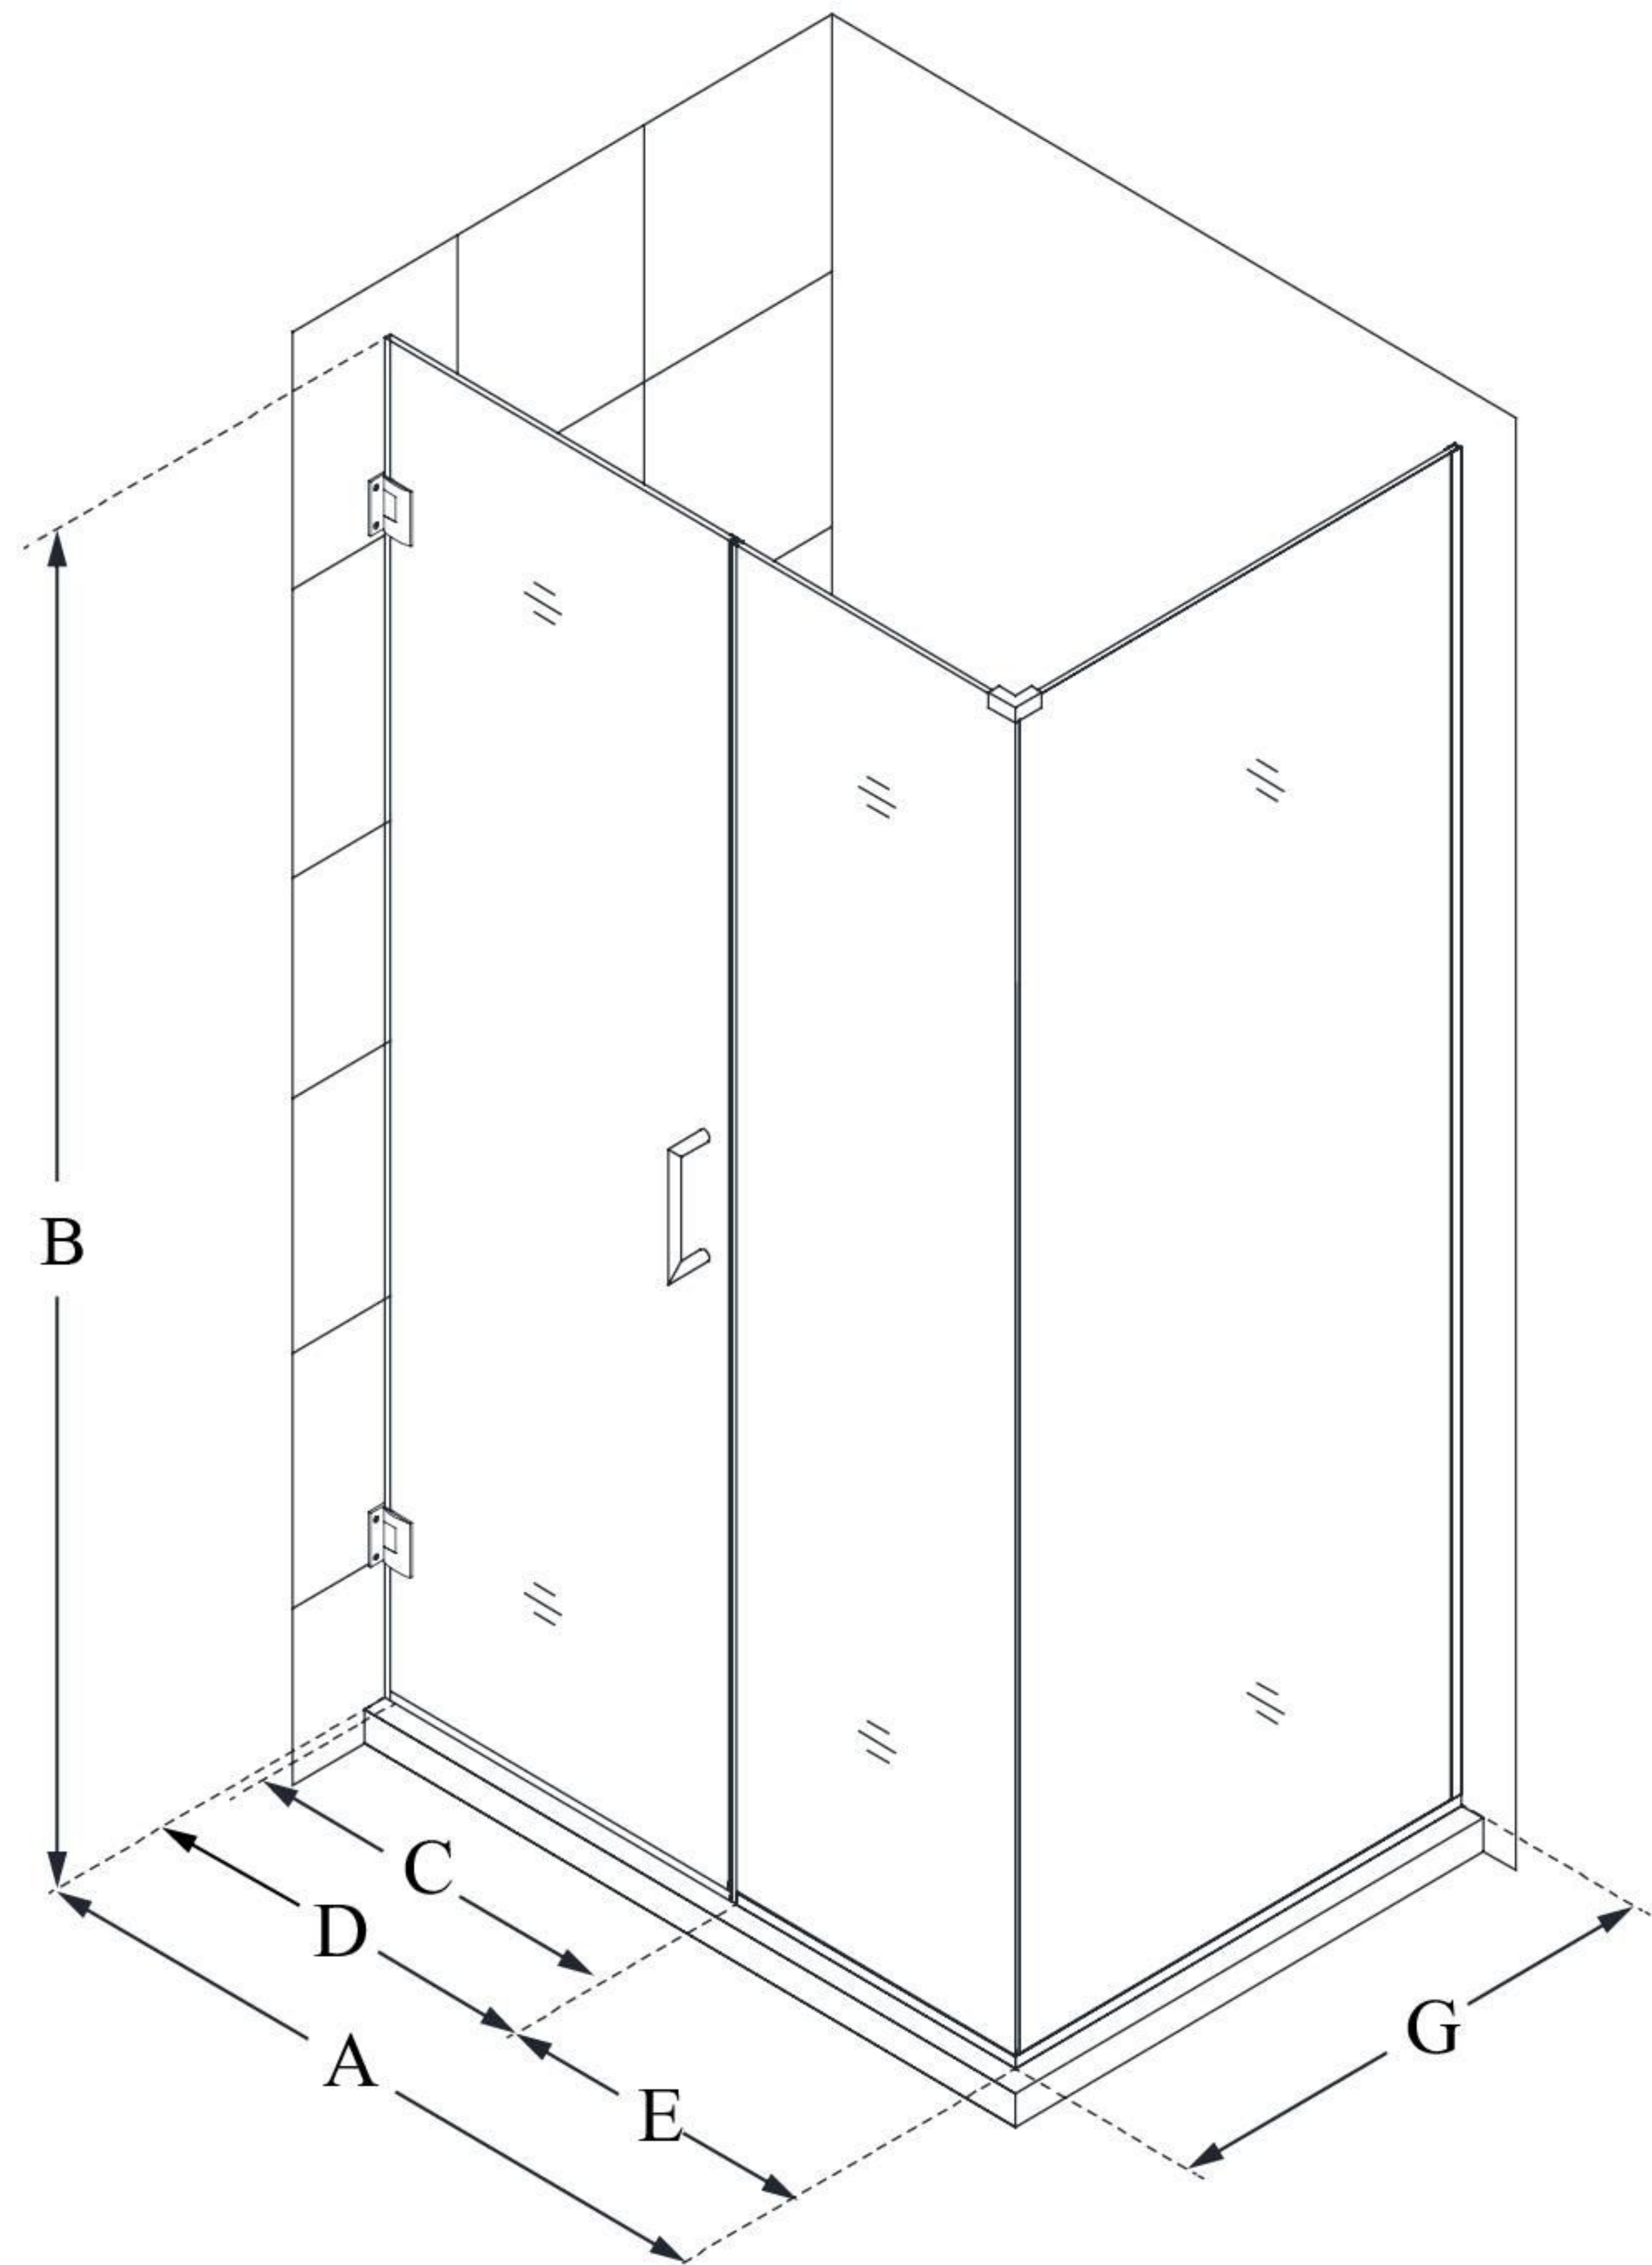

SHEN-24365300

UNIDOOR PLUS

DreamLine Unidoor Plus 36 1/2"
W x 30 3/8" D x 72" H Frameless
Hinged Shower Enclosure, Clear
Glass

SWING DOOR

CONFIGURATION DIMENSIONS:

A: 36 1/2"

MODEL WIDTH

B: 72"

MODEL HEIGHT

C: 29"

ACCESS WIDTH

D: 30"

DOOR WIDTH

E: 6 1/2"

INLINE PANEL WIDTH

G: 30 3/8"

RETURN PANEL WIDTH

DreamLine reserves the right to update or modify the hardware or materials pictured without prior notice for the purpose of product improvement and customer satisfaction.