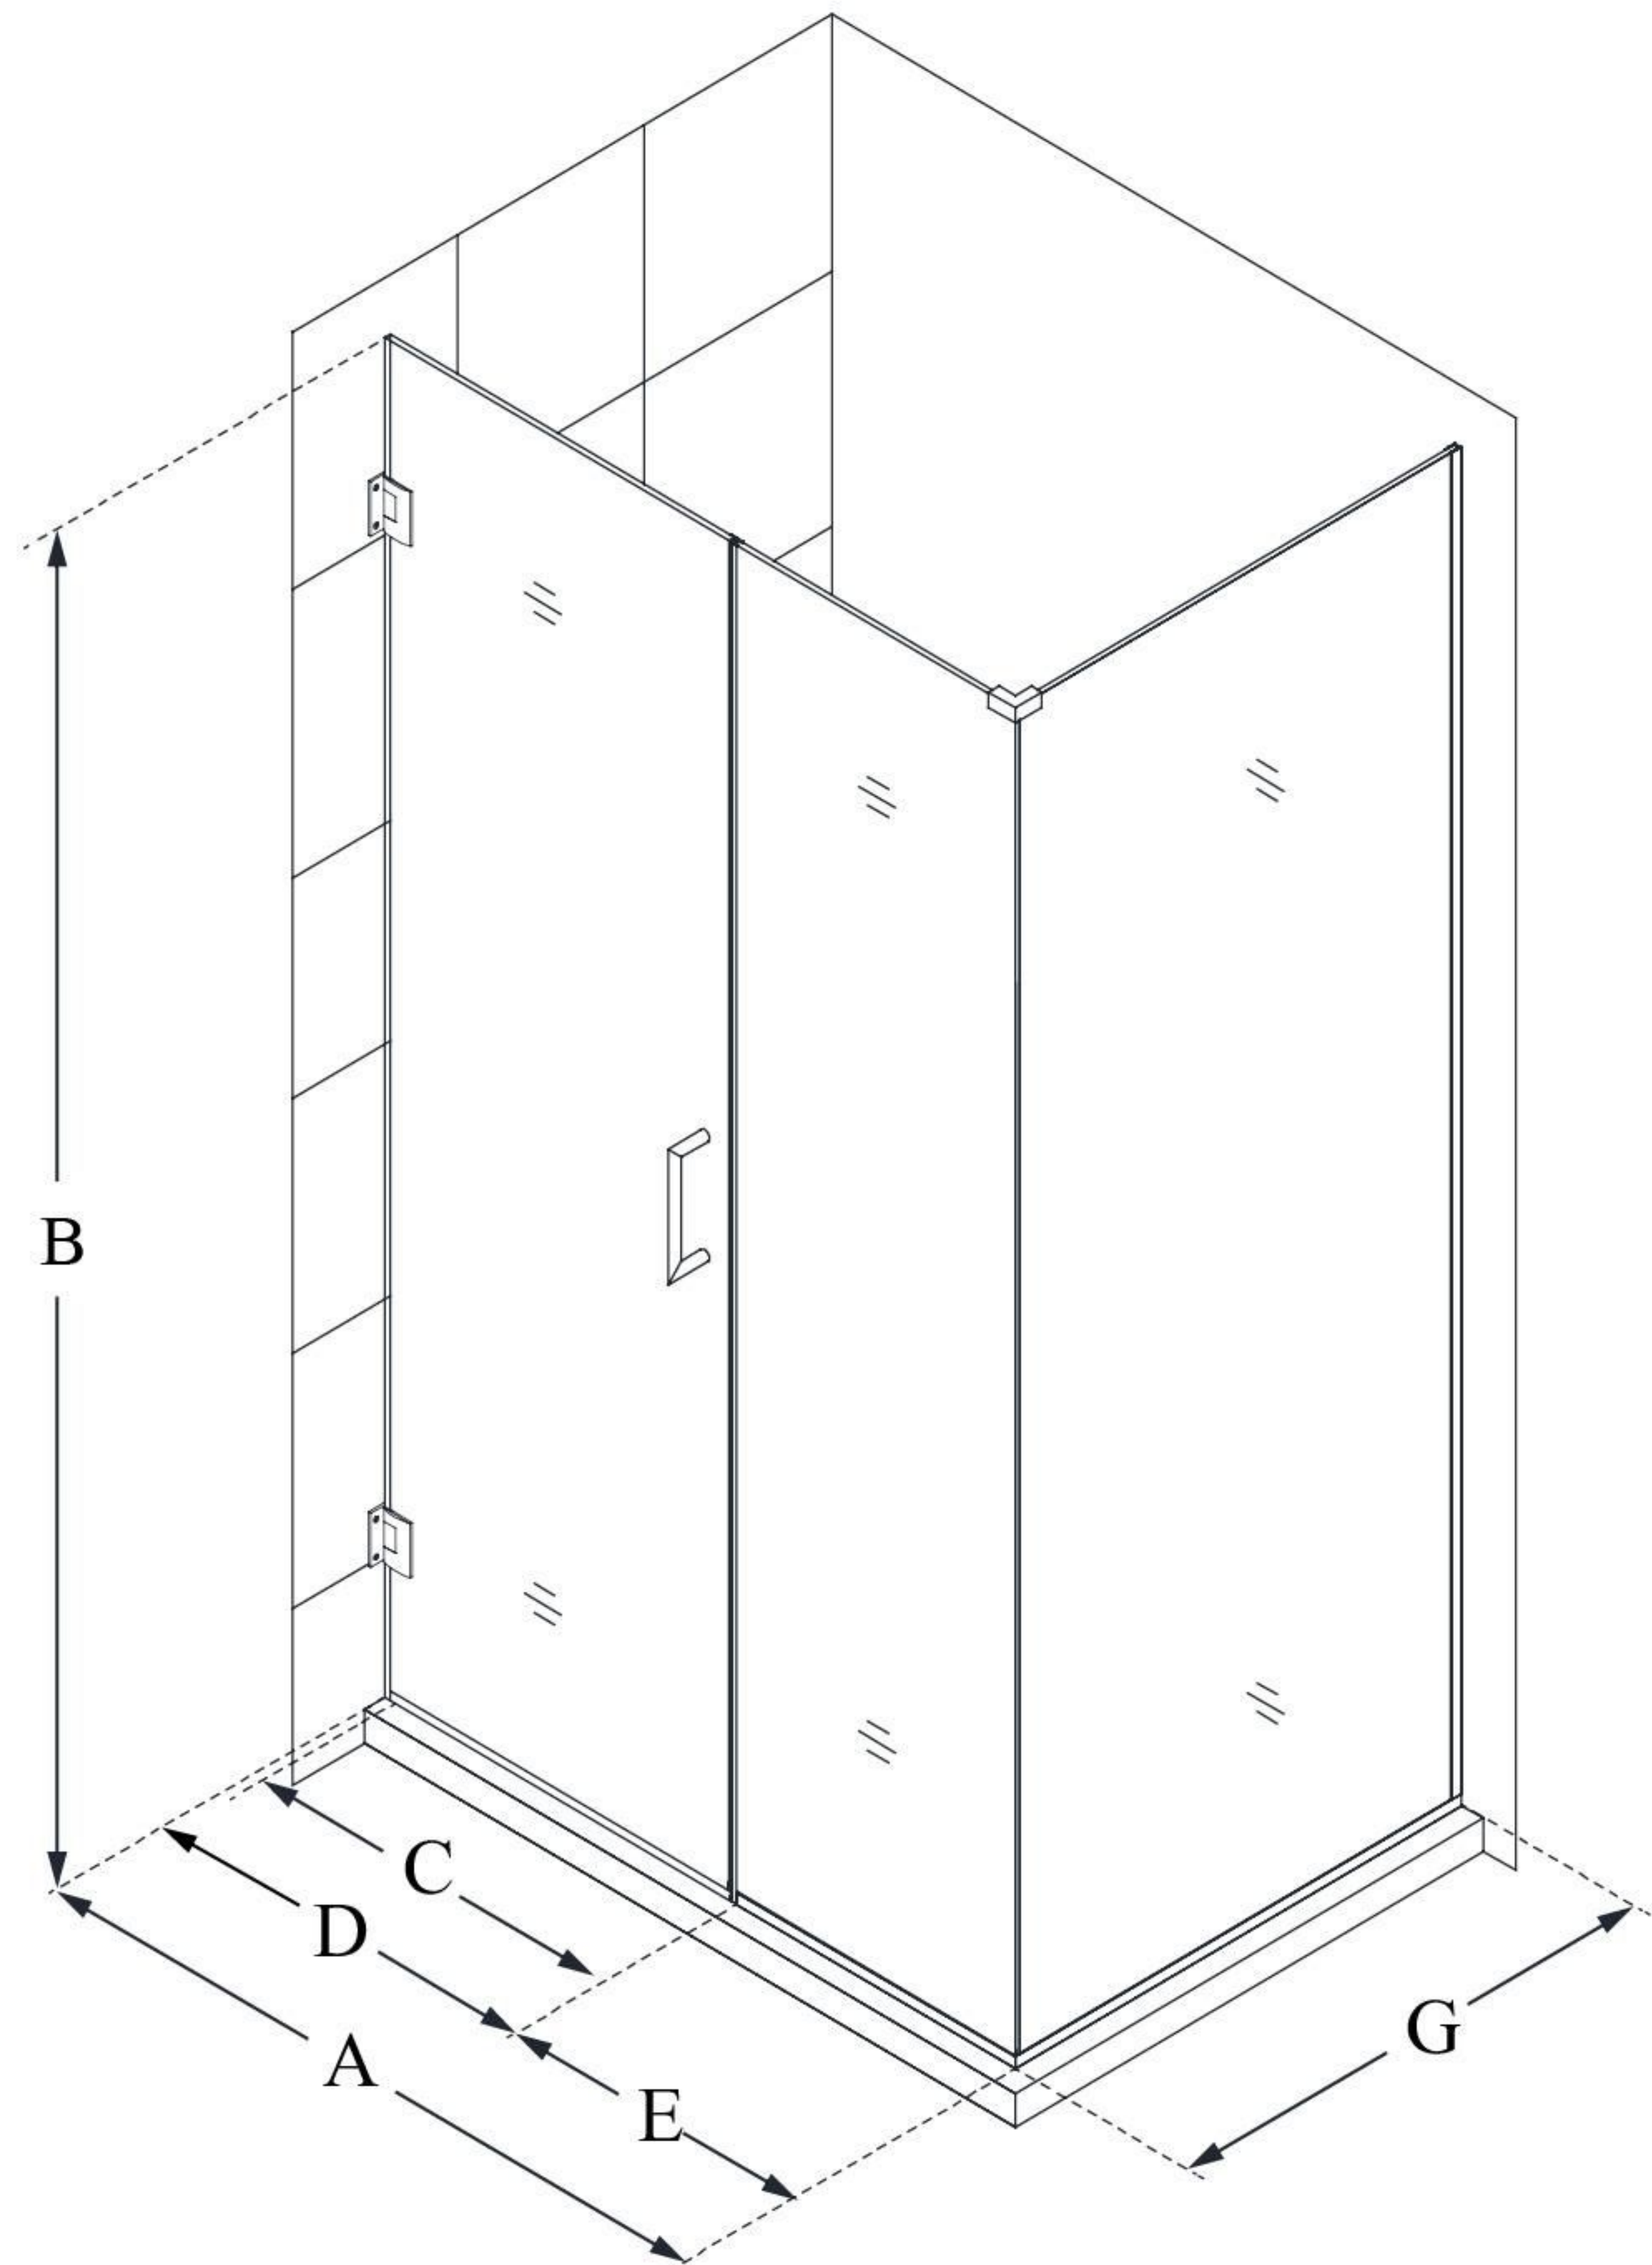

SHEN-24360340

UNIDOOR PLUS

DreamLine Unidoor Plus 36" W
x 34 3/8" D x 72" H Frameless
Hinged Shower Enclosure, Clear
Glass

SWING DOOR

CONFIGURATION DIMENSIONS:

A: 36"

MODEL WIDTH

B: 72"

MODEL HEIGHT

C: 29"

ACCESS WIDTH

D: 30"

DOOR WIDTH

E: 6"

INLINE PANEL WIDTH

G: 34 3/8"

RETURN PANEL WIDTH

DreamLine reserves the right to update or modify the hardware or materials pictured without prior notice for the purpose of product improvement and customer satisfaction.