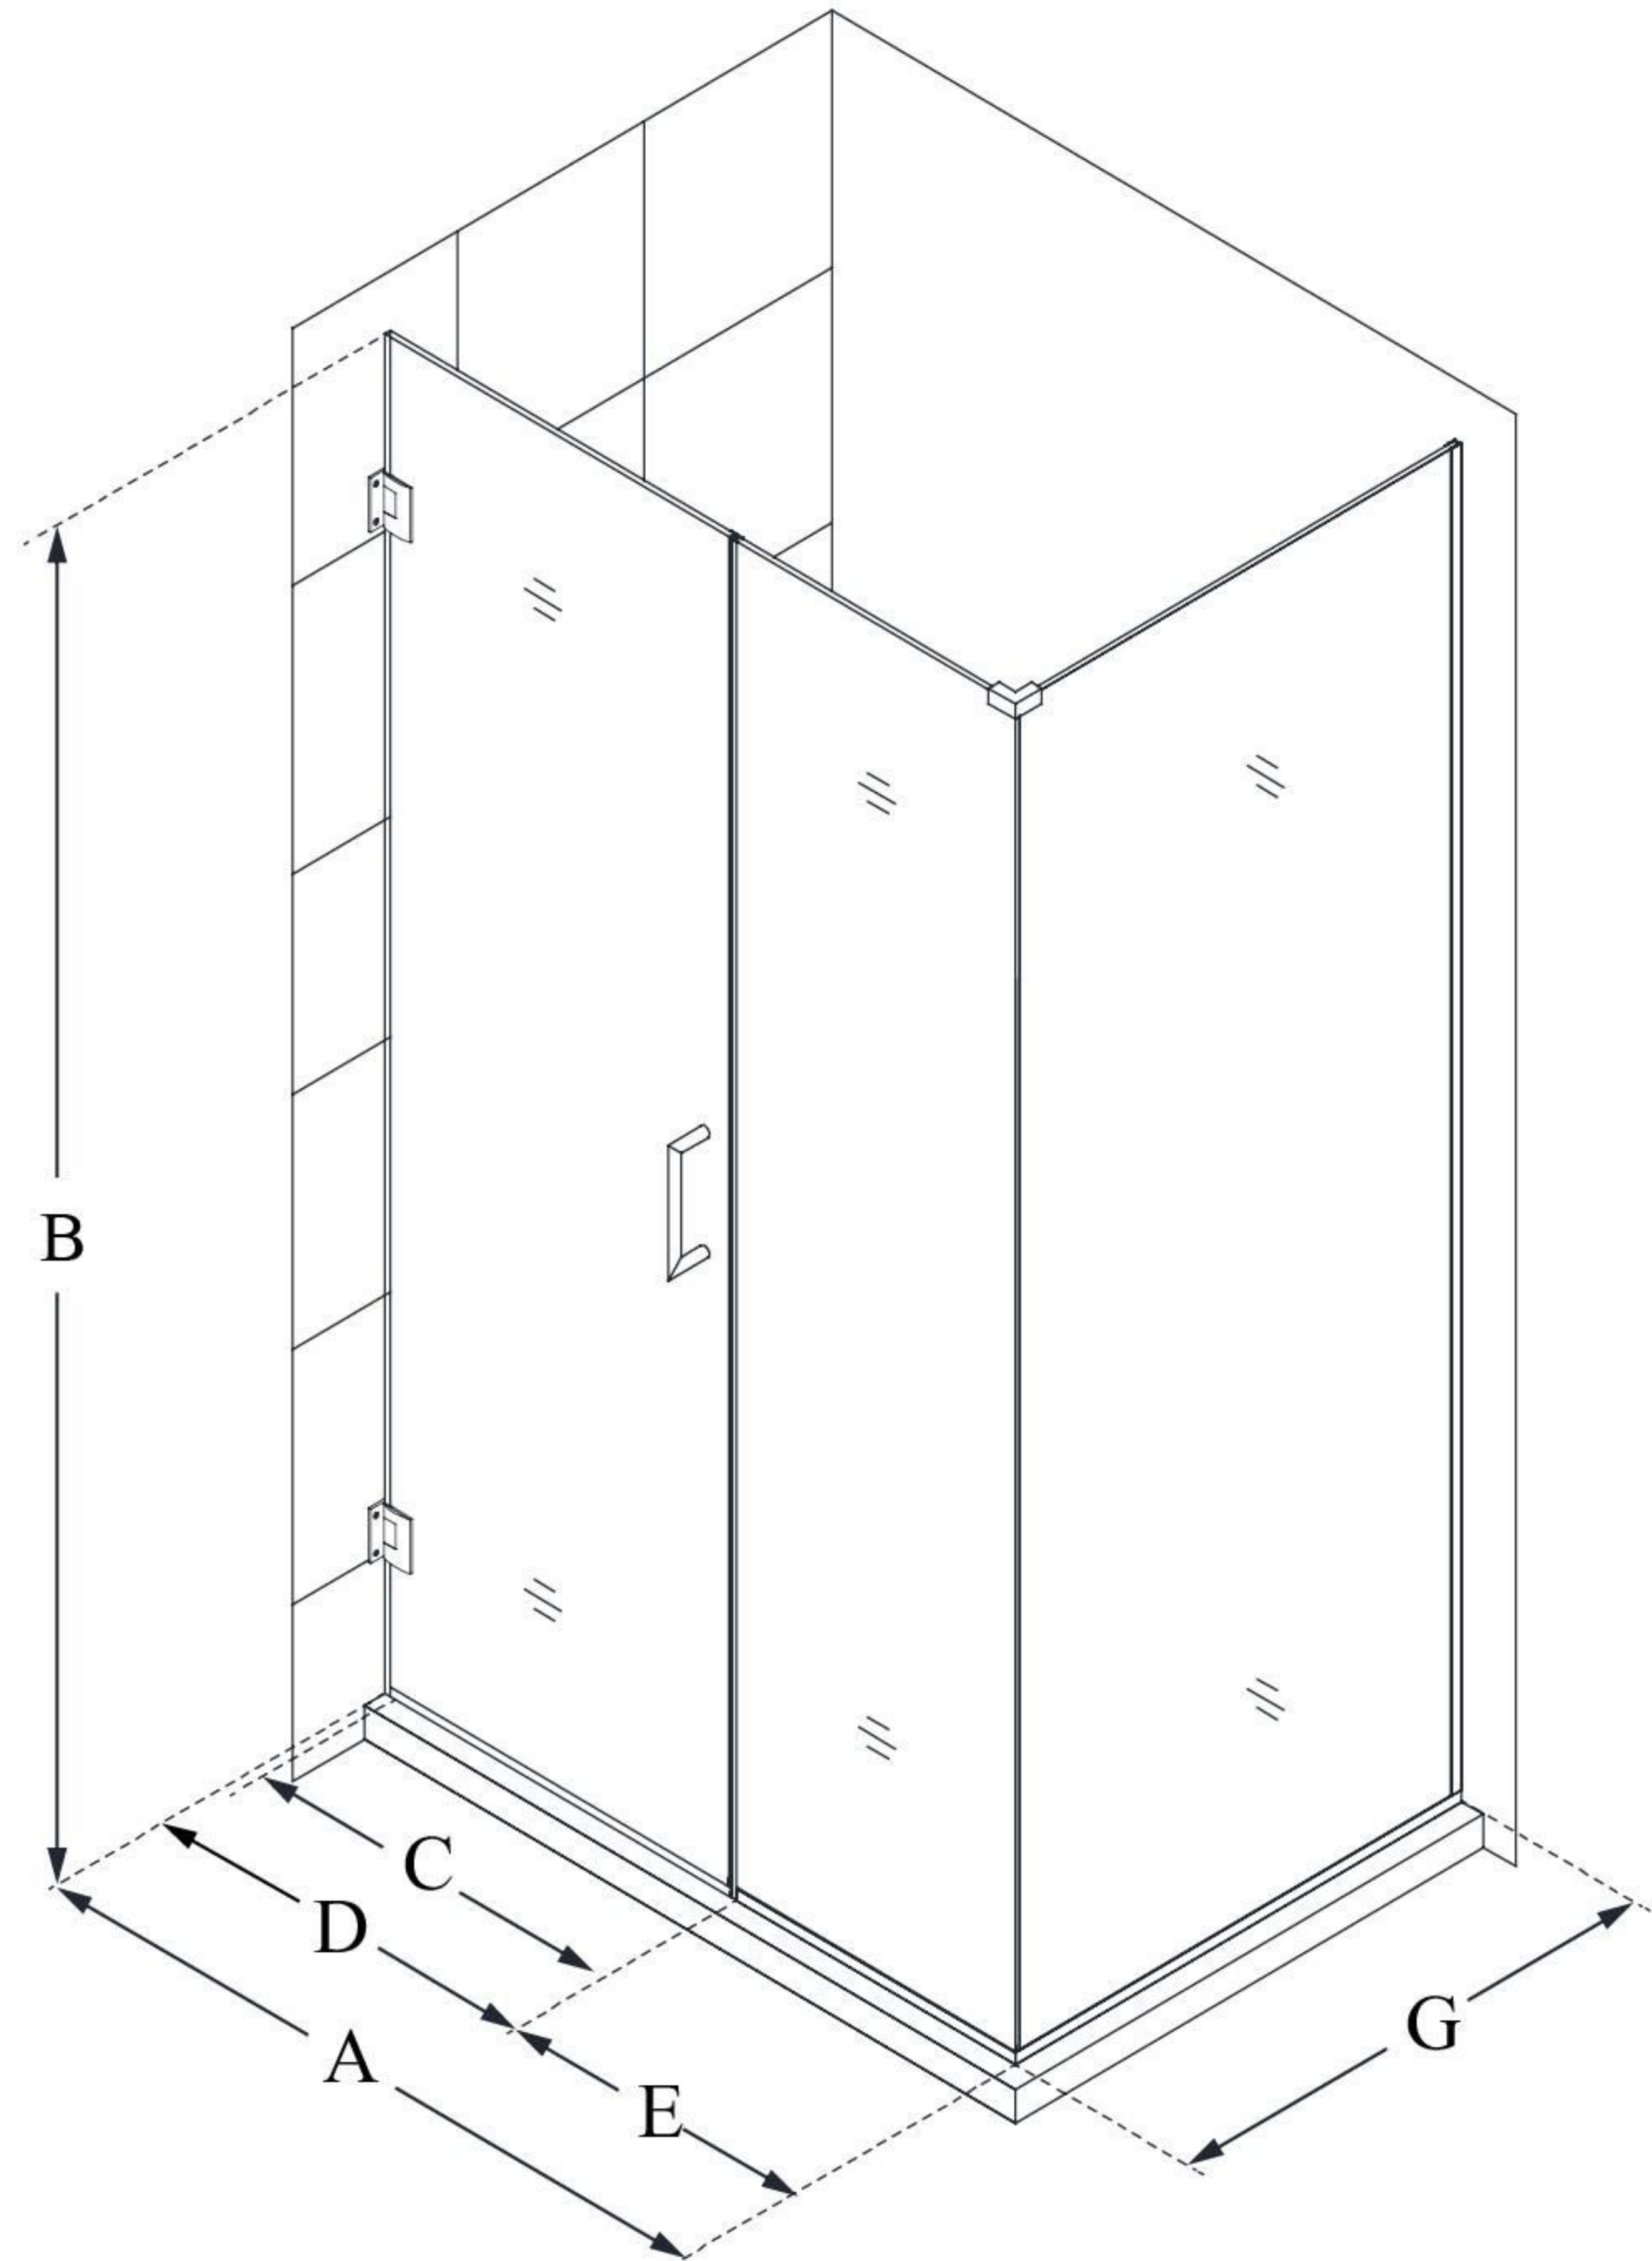

# UNIDOOR PLUS

DreamLine Unidoor Plus 36" W  
x 30 3/8" D x 72" H Frameless  
Hinged Shower Enclosure, Clear  
Glass

**SWING DOOR**

## CONFIGURATION DIMENSIONS:

**A: 36"**

MODEL WIDTH

**B: 72"**

MODEL HEIGHT

**C: 29"**

ACCESS WIDTH

**D: 30"**

DOOR WIDTH

**E: 6"**

INLINE PANEL WIDTH

**G: 30 3/8"**

RETURN PANEL WIDTH

DreamLine reserves the right to update or modify the hardware or materials pictured without prior notice for the purpose of product improvement and customer satisfaction.