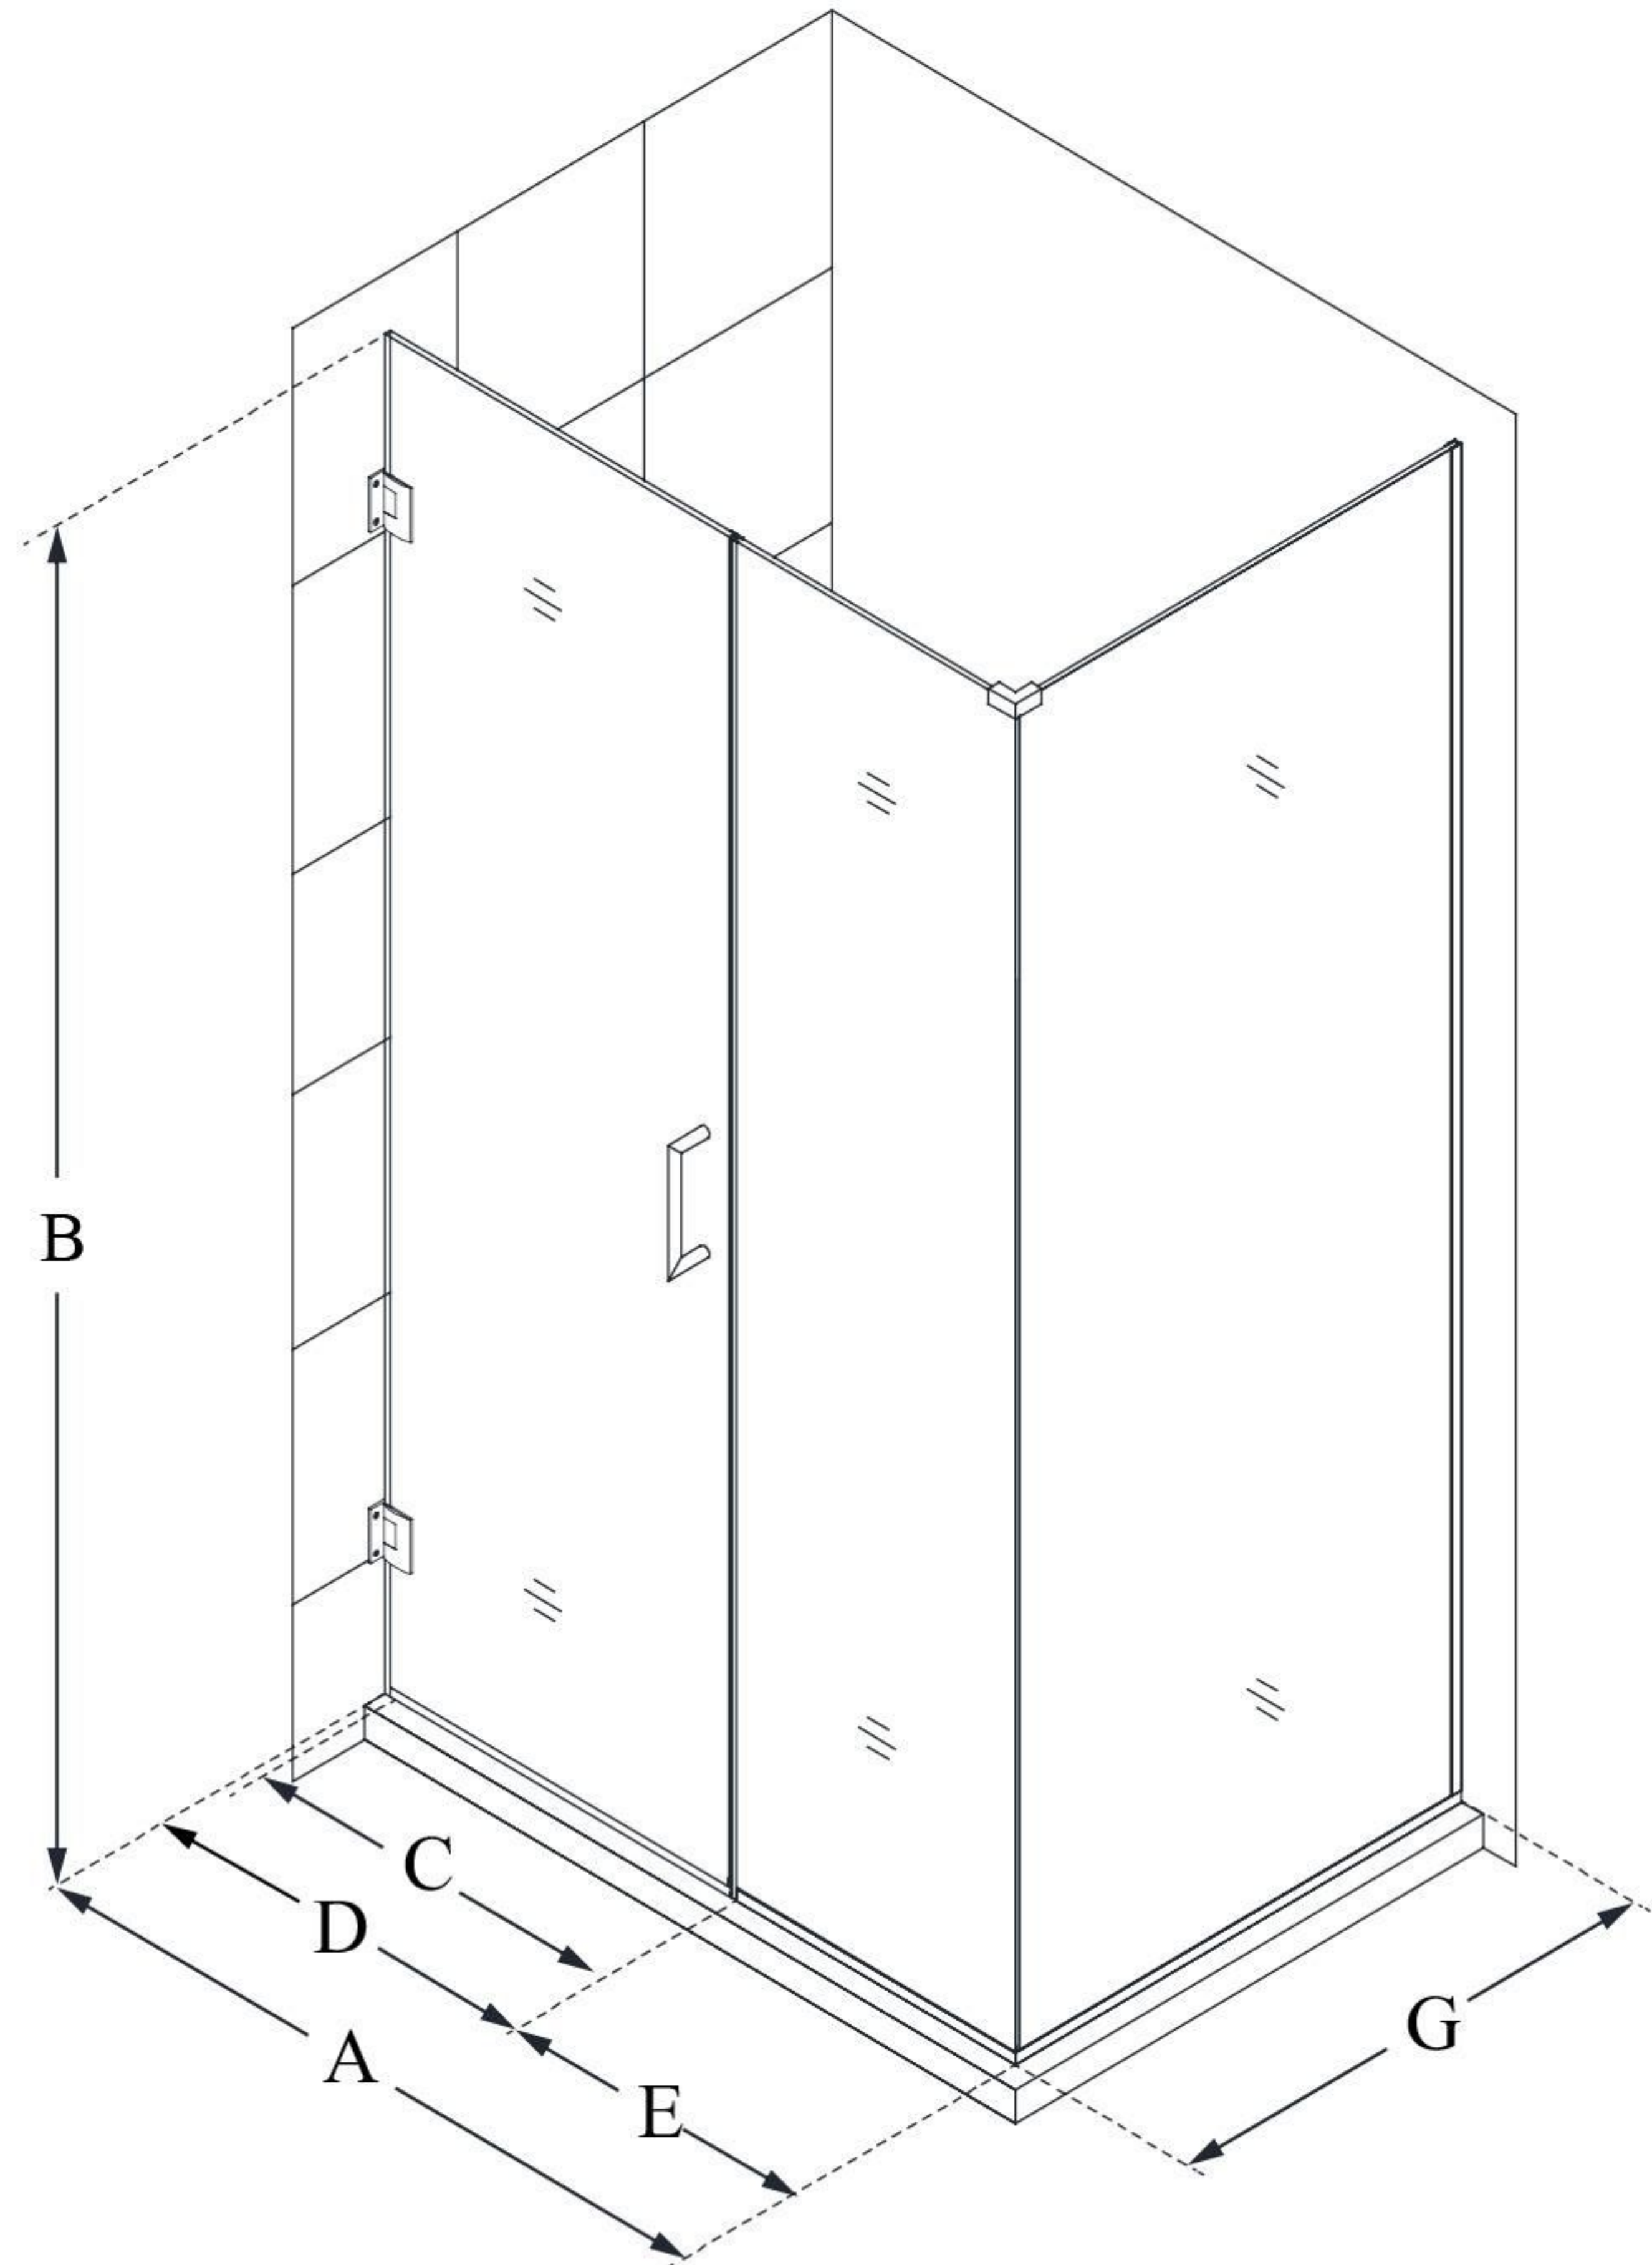

SHEN-24355340

UNIDOOR PLUS

DreamLine Unidoor Plus 35 1/2"
W x 34 3/8" D x 72" H Frameless
Hinged Shower Enclosure, Clear
Glass

SWING DOOR

CONFIGURATION DIMENSIONS:

A: 35 1/2"

MODEL WIDTH

B: 72"

MODEL HEIGHT

C: 28"

ACCESS WIDTH

D: 29"

DOOR WIDTH

E: 6 1/2"

INLINE PANEL WIDTH

G: 34 3/8"

RETURN PANEL WIDTH

DreamLine reserves the right to update or modify the hardware or materials pictured without prior notice for the purpose of product improvement and customer satisfaction.