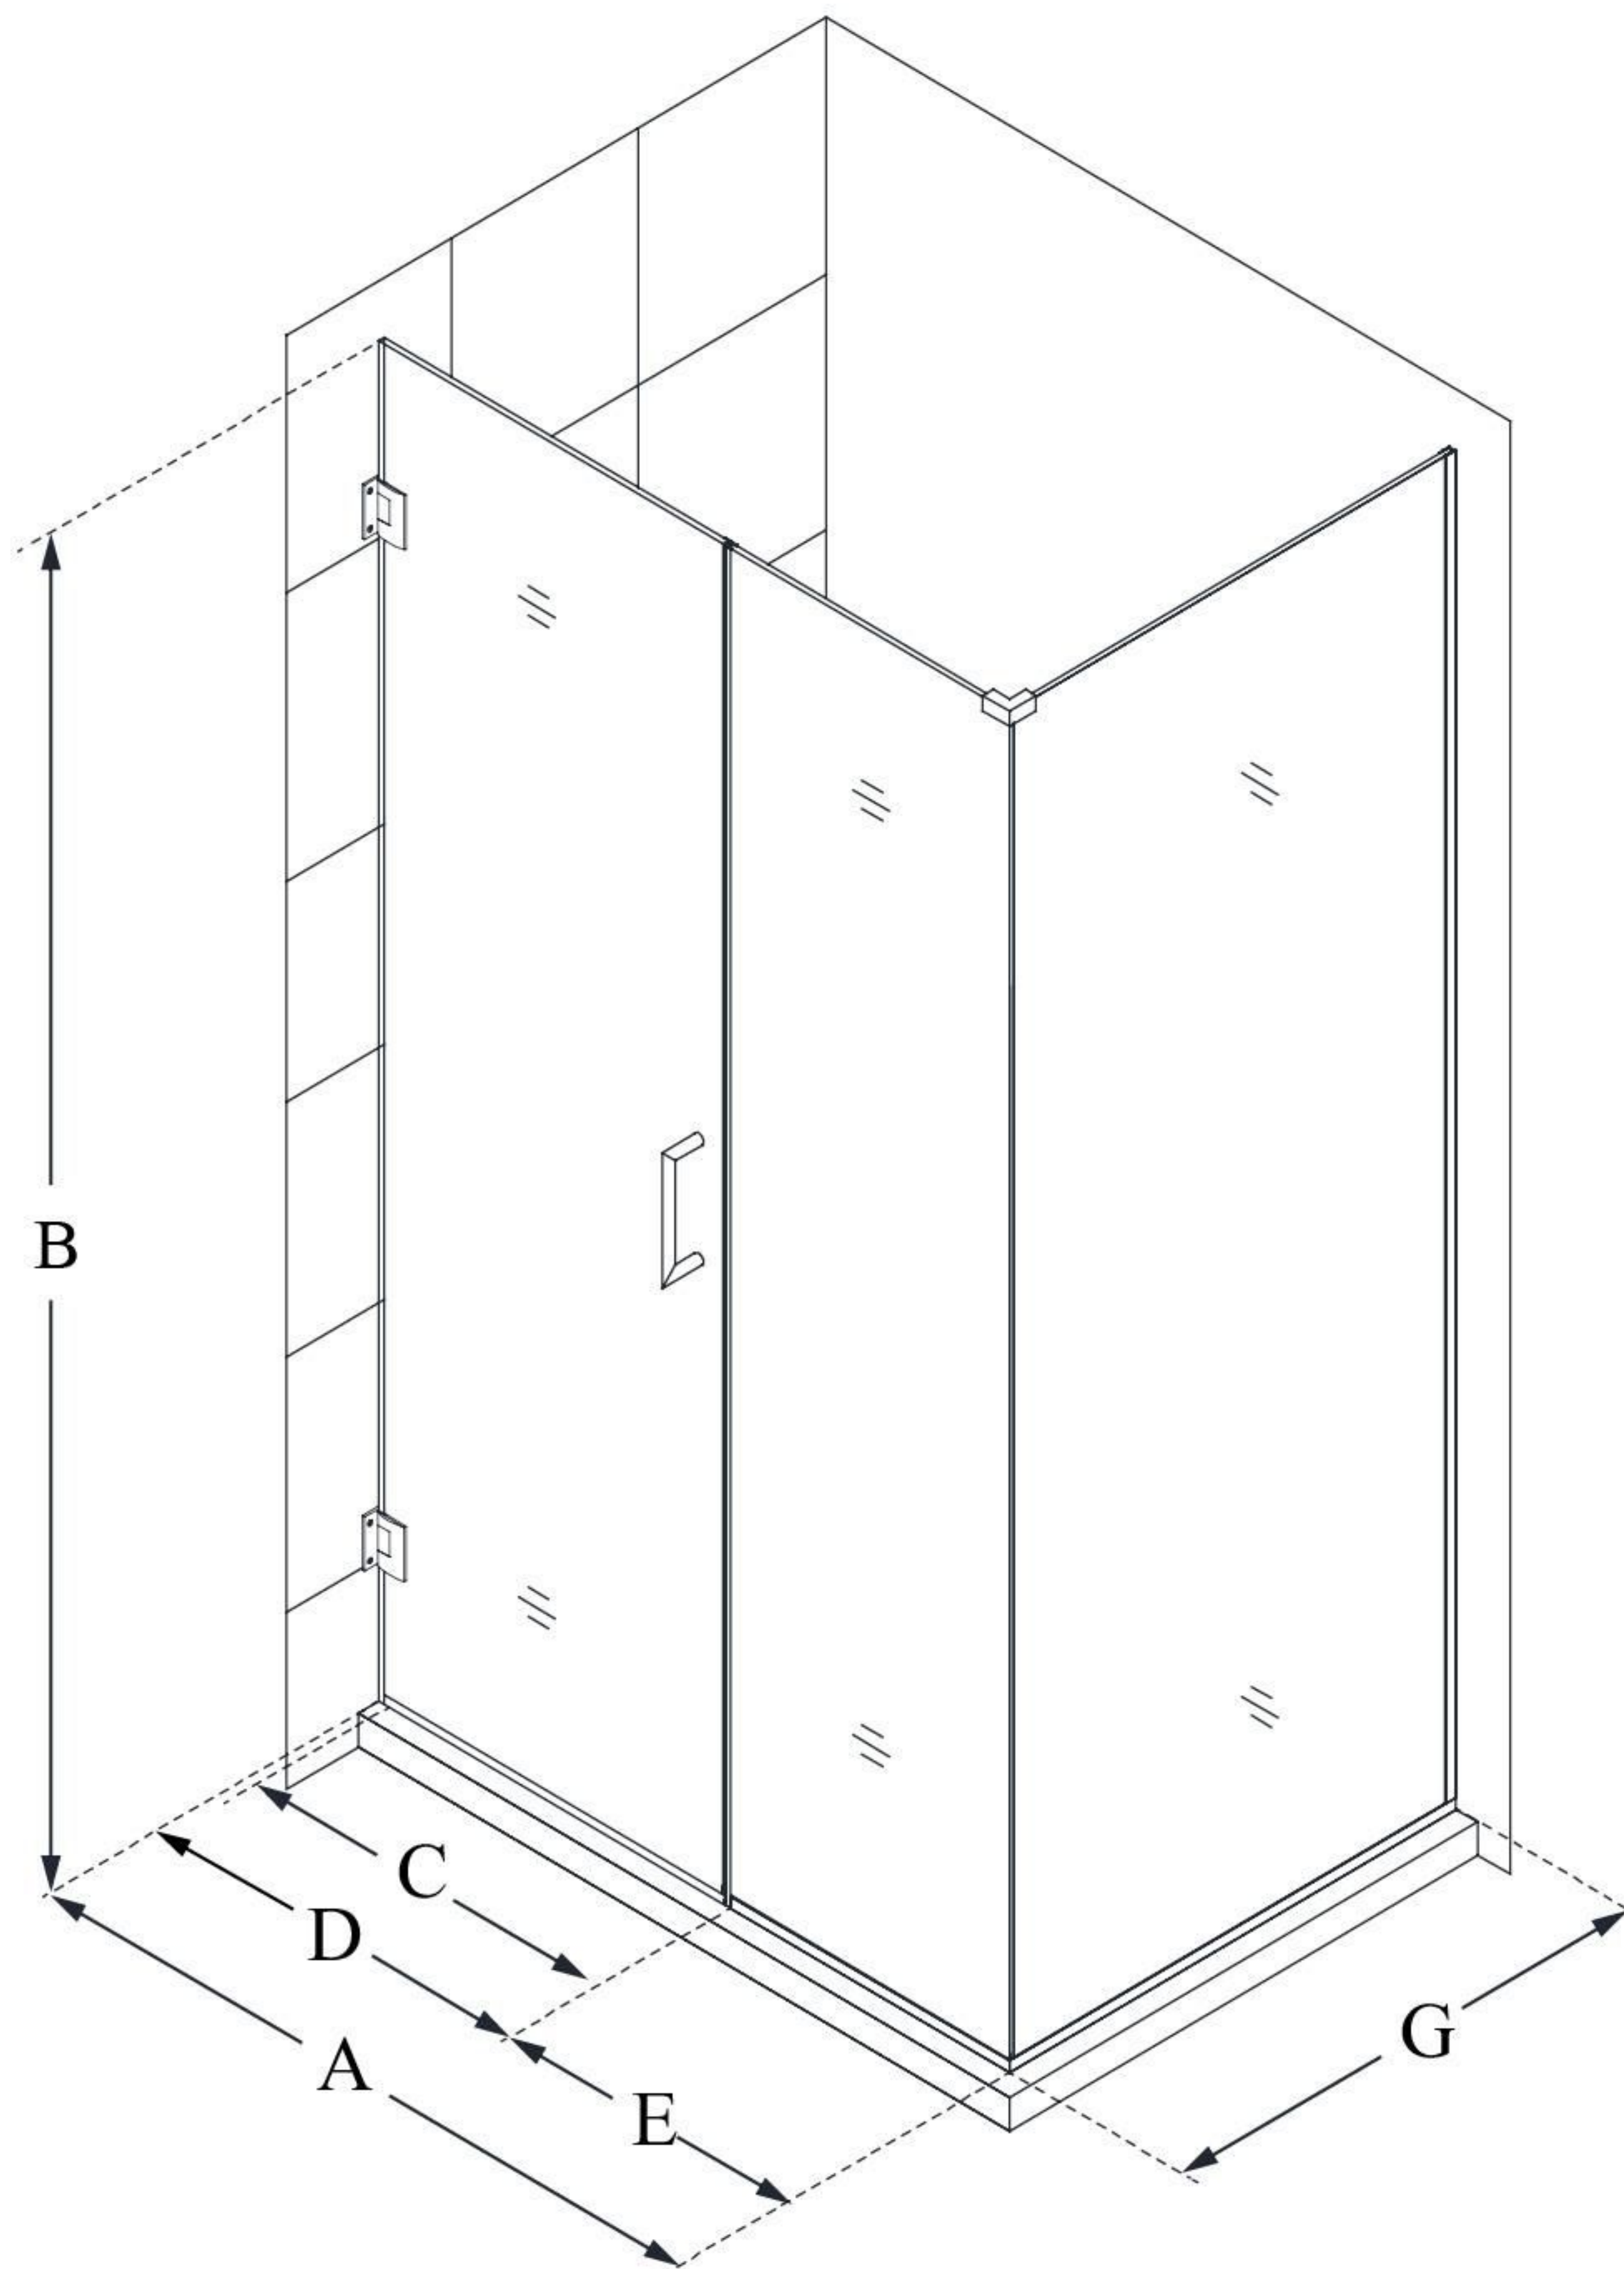

SHEN-24355300

UNIDOOR PLUS

DreamLine Unidoor Plus 35 1/2"
W x 30 3/8" D x 72" H Frameless
Hinged Shower Enclosure, Clear
Glass

SWING DOOR

CONFIGURATION DIMENSIONS:

A: 35 1/2"

MODEL WIDTH

B: 72"

MODEL HEIGHT

C: 28"

ACCESS WIDTH

D: 29"

DOOR WIDTH

E: 6 1/2"

INLINE PANEL WIDTH

G: 30 3/8"

RETURN PANEL WIDTH

DreamLine reserves the right to update or modify the hardware or materials pictured without prior notice for the purpose of product improvement and customer satisfaction.