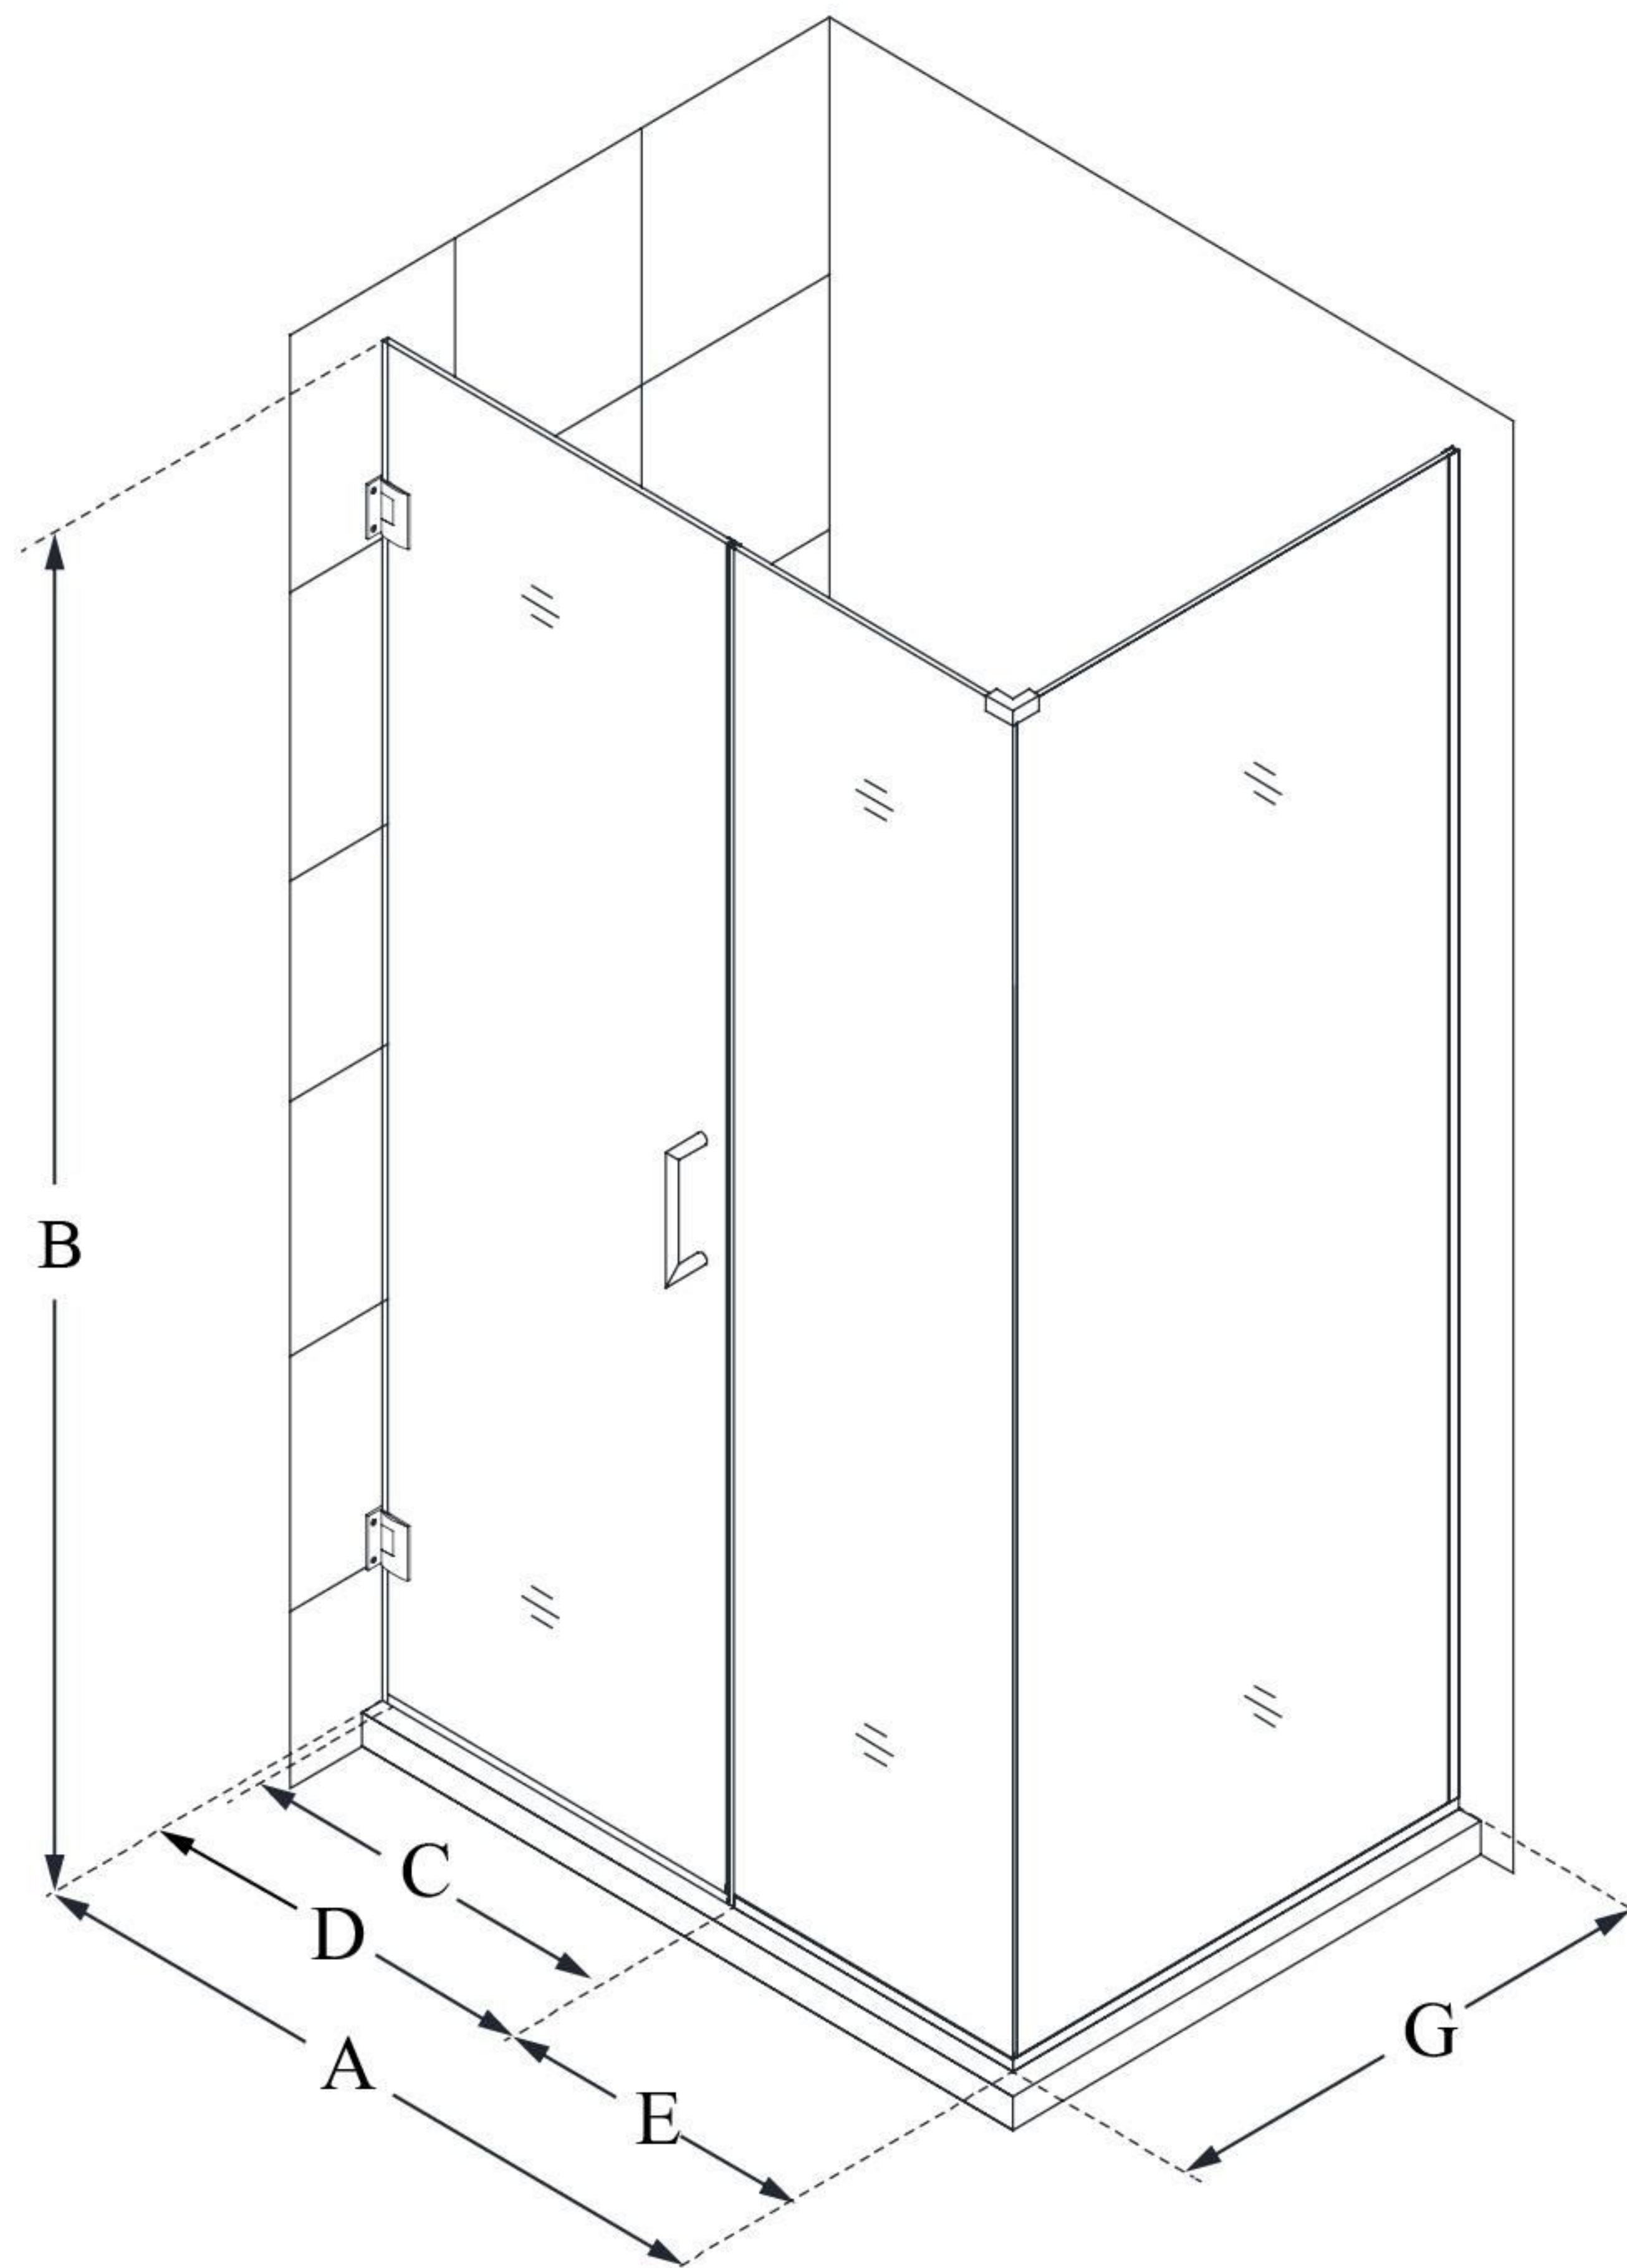

SHEN-24350340

UNIDOOR PLUS

DreamLine Unidoor Plus 35" W
x 34 3/8" D x 72" H Frameless
Hinged Shower Enclosure, Clear
Glass

SWING DOOR

CONFIGURATION DIMENSIONS:

A: 35"

MODEL WIDTH

B: 72"

MODEL HEIGHT

C: 28"

ACCESS WIDTH

D: 29"

DOOR WIDTH

E: 6"

INLINE PANEL WIDTH

G: 34 3/8"

RETURN PANEL WIDTH

DreamLine reserves the right to update or modify the hardware or materials pictured without prior notice for the purpose of product improvement and customer satisfaction.