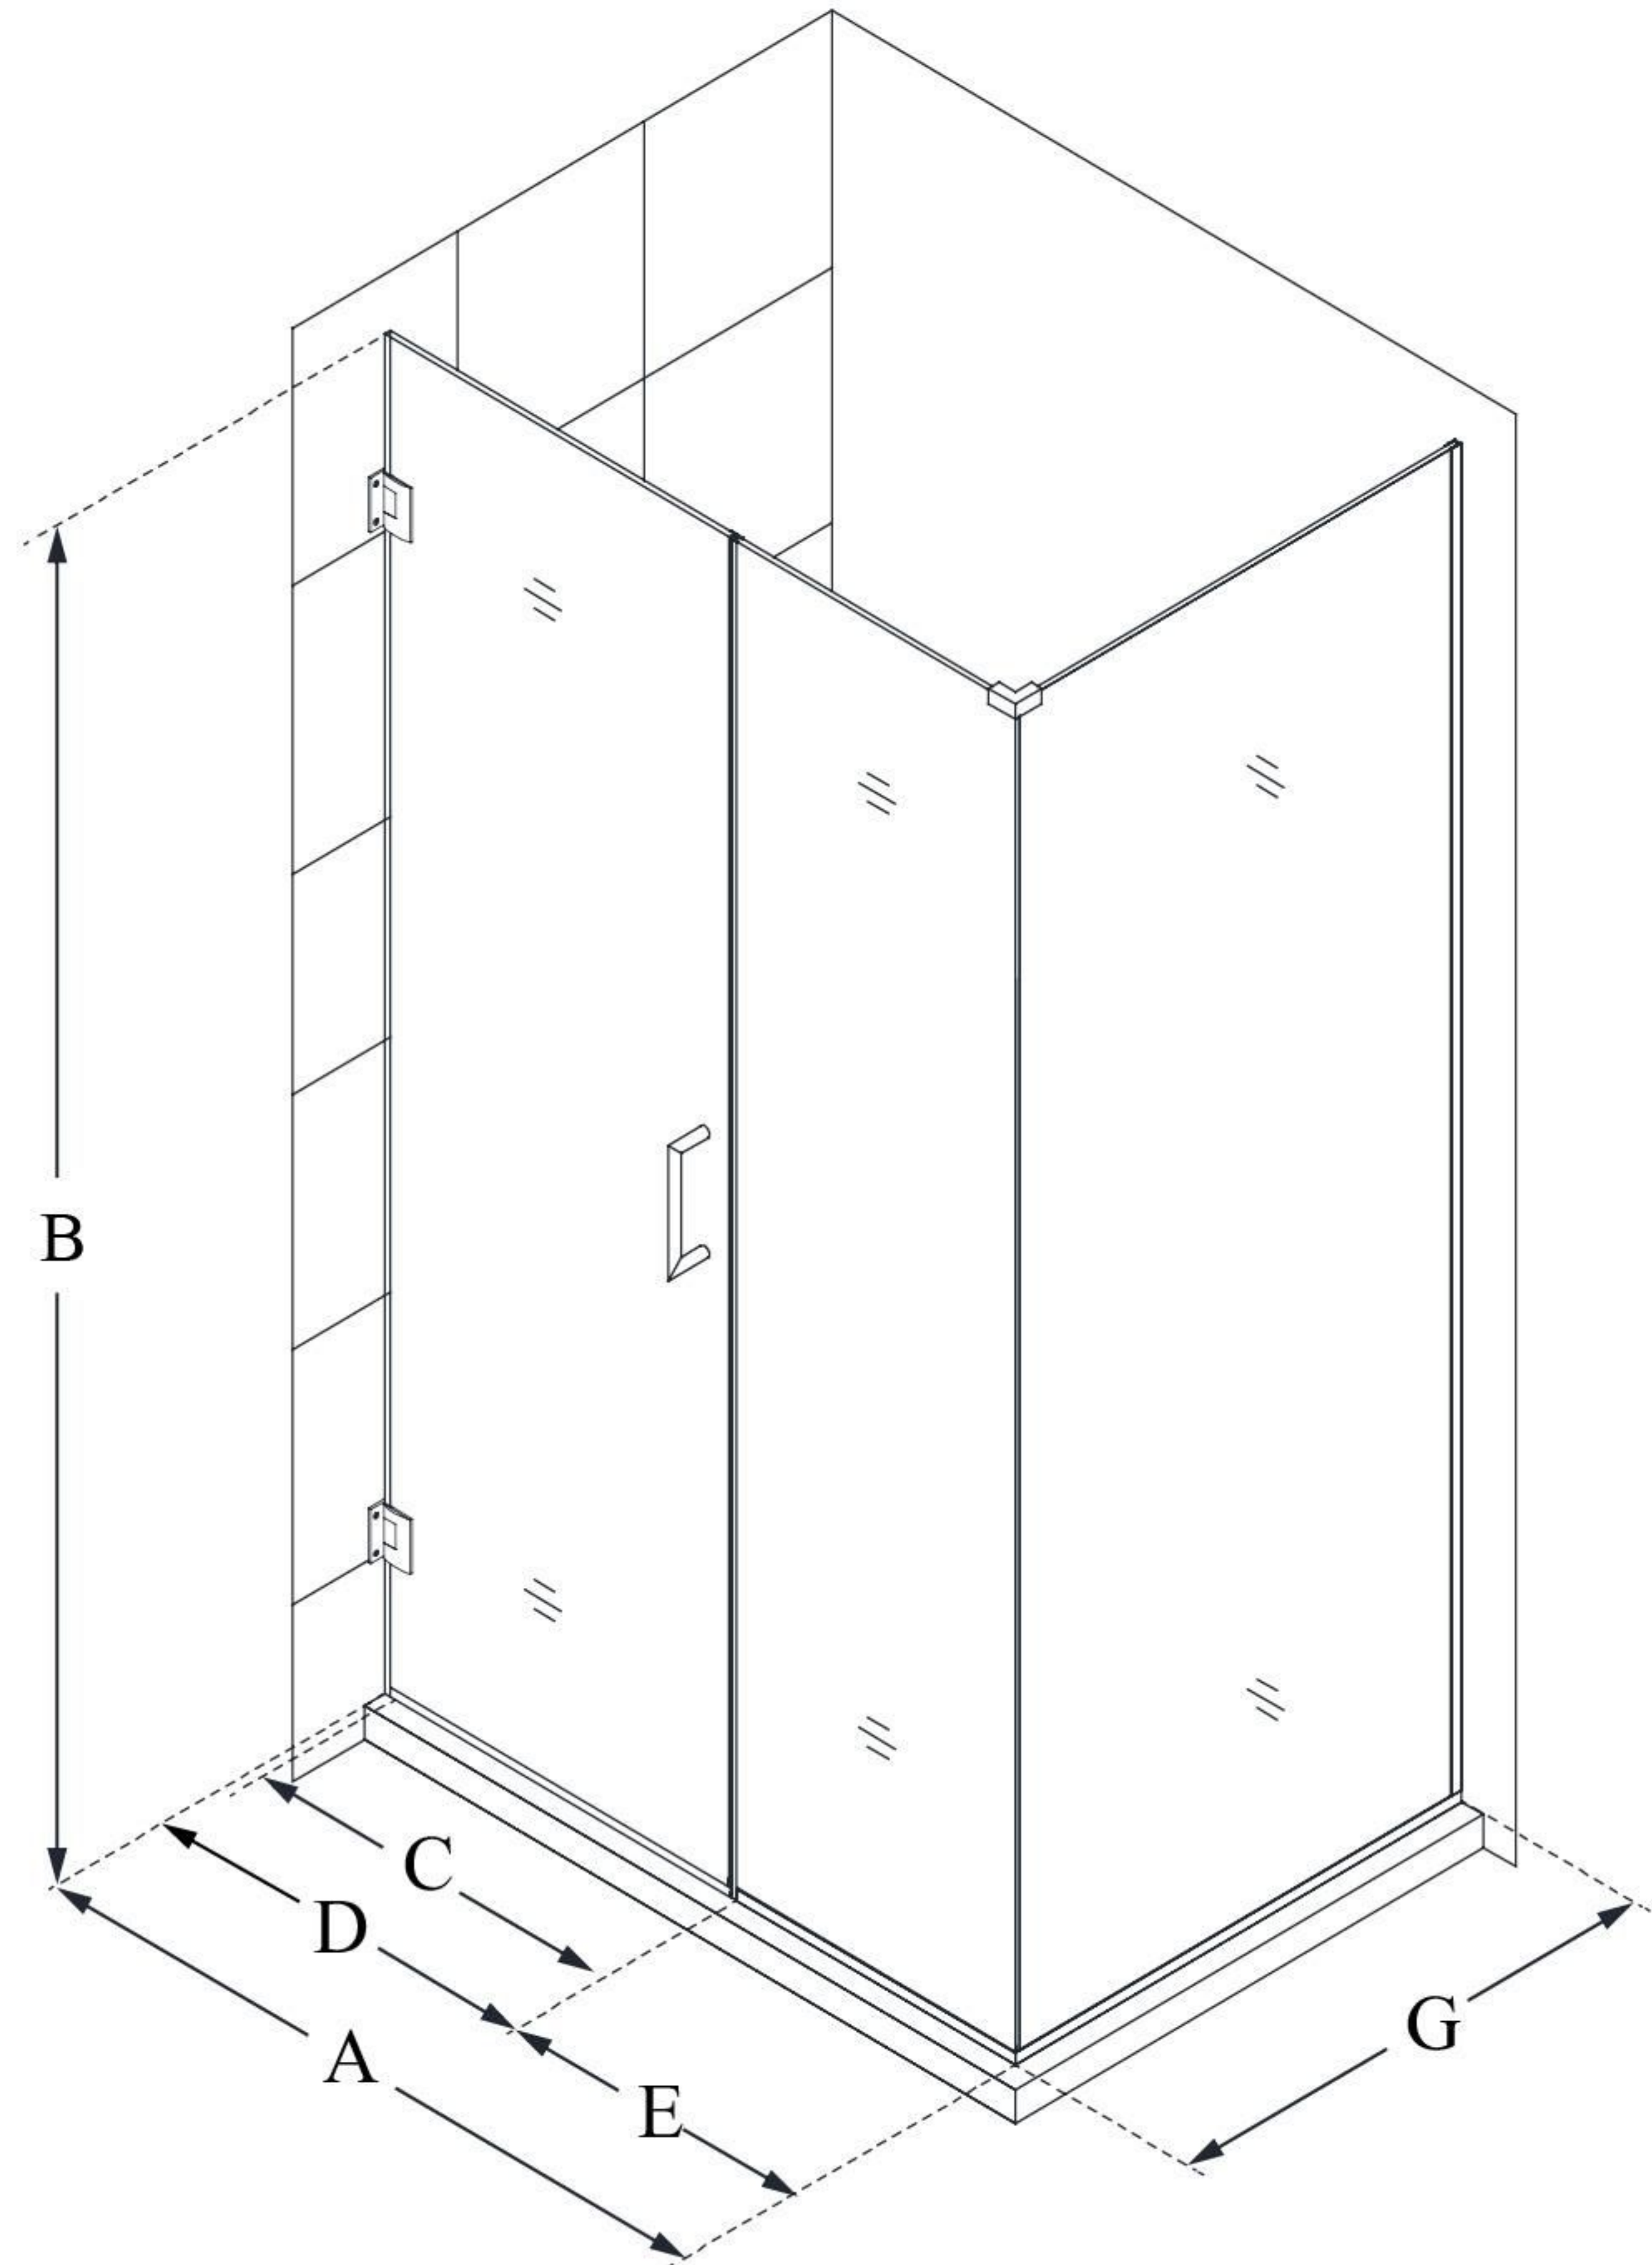

SHEN-24350300

UNIDOOR PLUS

DreamLine Unidoor Plus 35" W
x 30 3/8" D x 72" H Frameless
Hinged Shower Enclosure, Clear
Glass

SWING DOOR

CONFIGURATION DIMENSIONS:

A: 35"
MODEL WIDTH

B: 72"
MODEL HEIGHT

C: 28"
ACCESS WIDTH

D: 29"
DOOR WIDTH

E: 6"
INLINE PANEL WIDTH

G: 30 3/8"
RETURN PANEL WIDTH

DreamLine reserves the right to update or modify the hardware or materials pictured without prior notice for the purpose of product improvement and customer satisfaction.