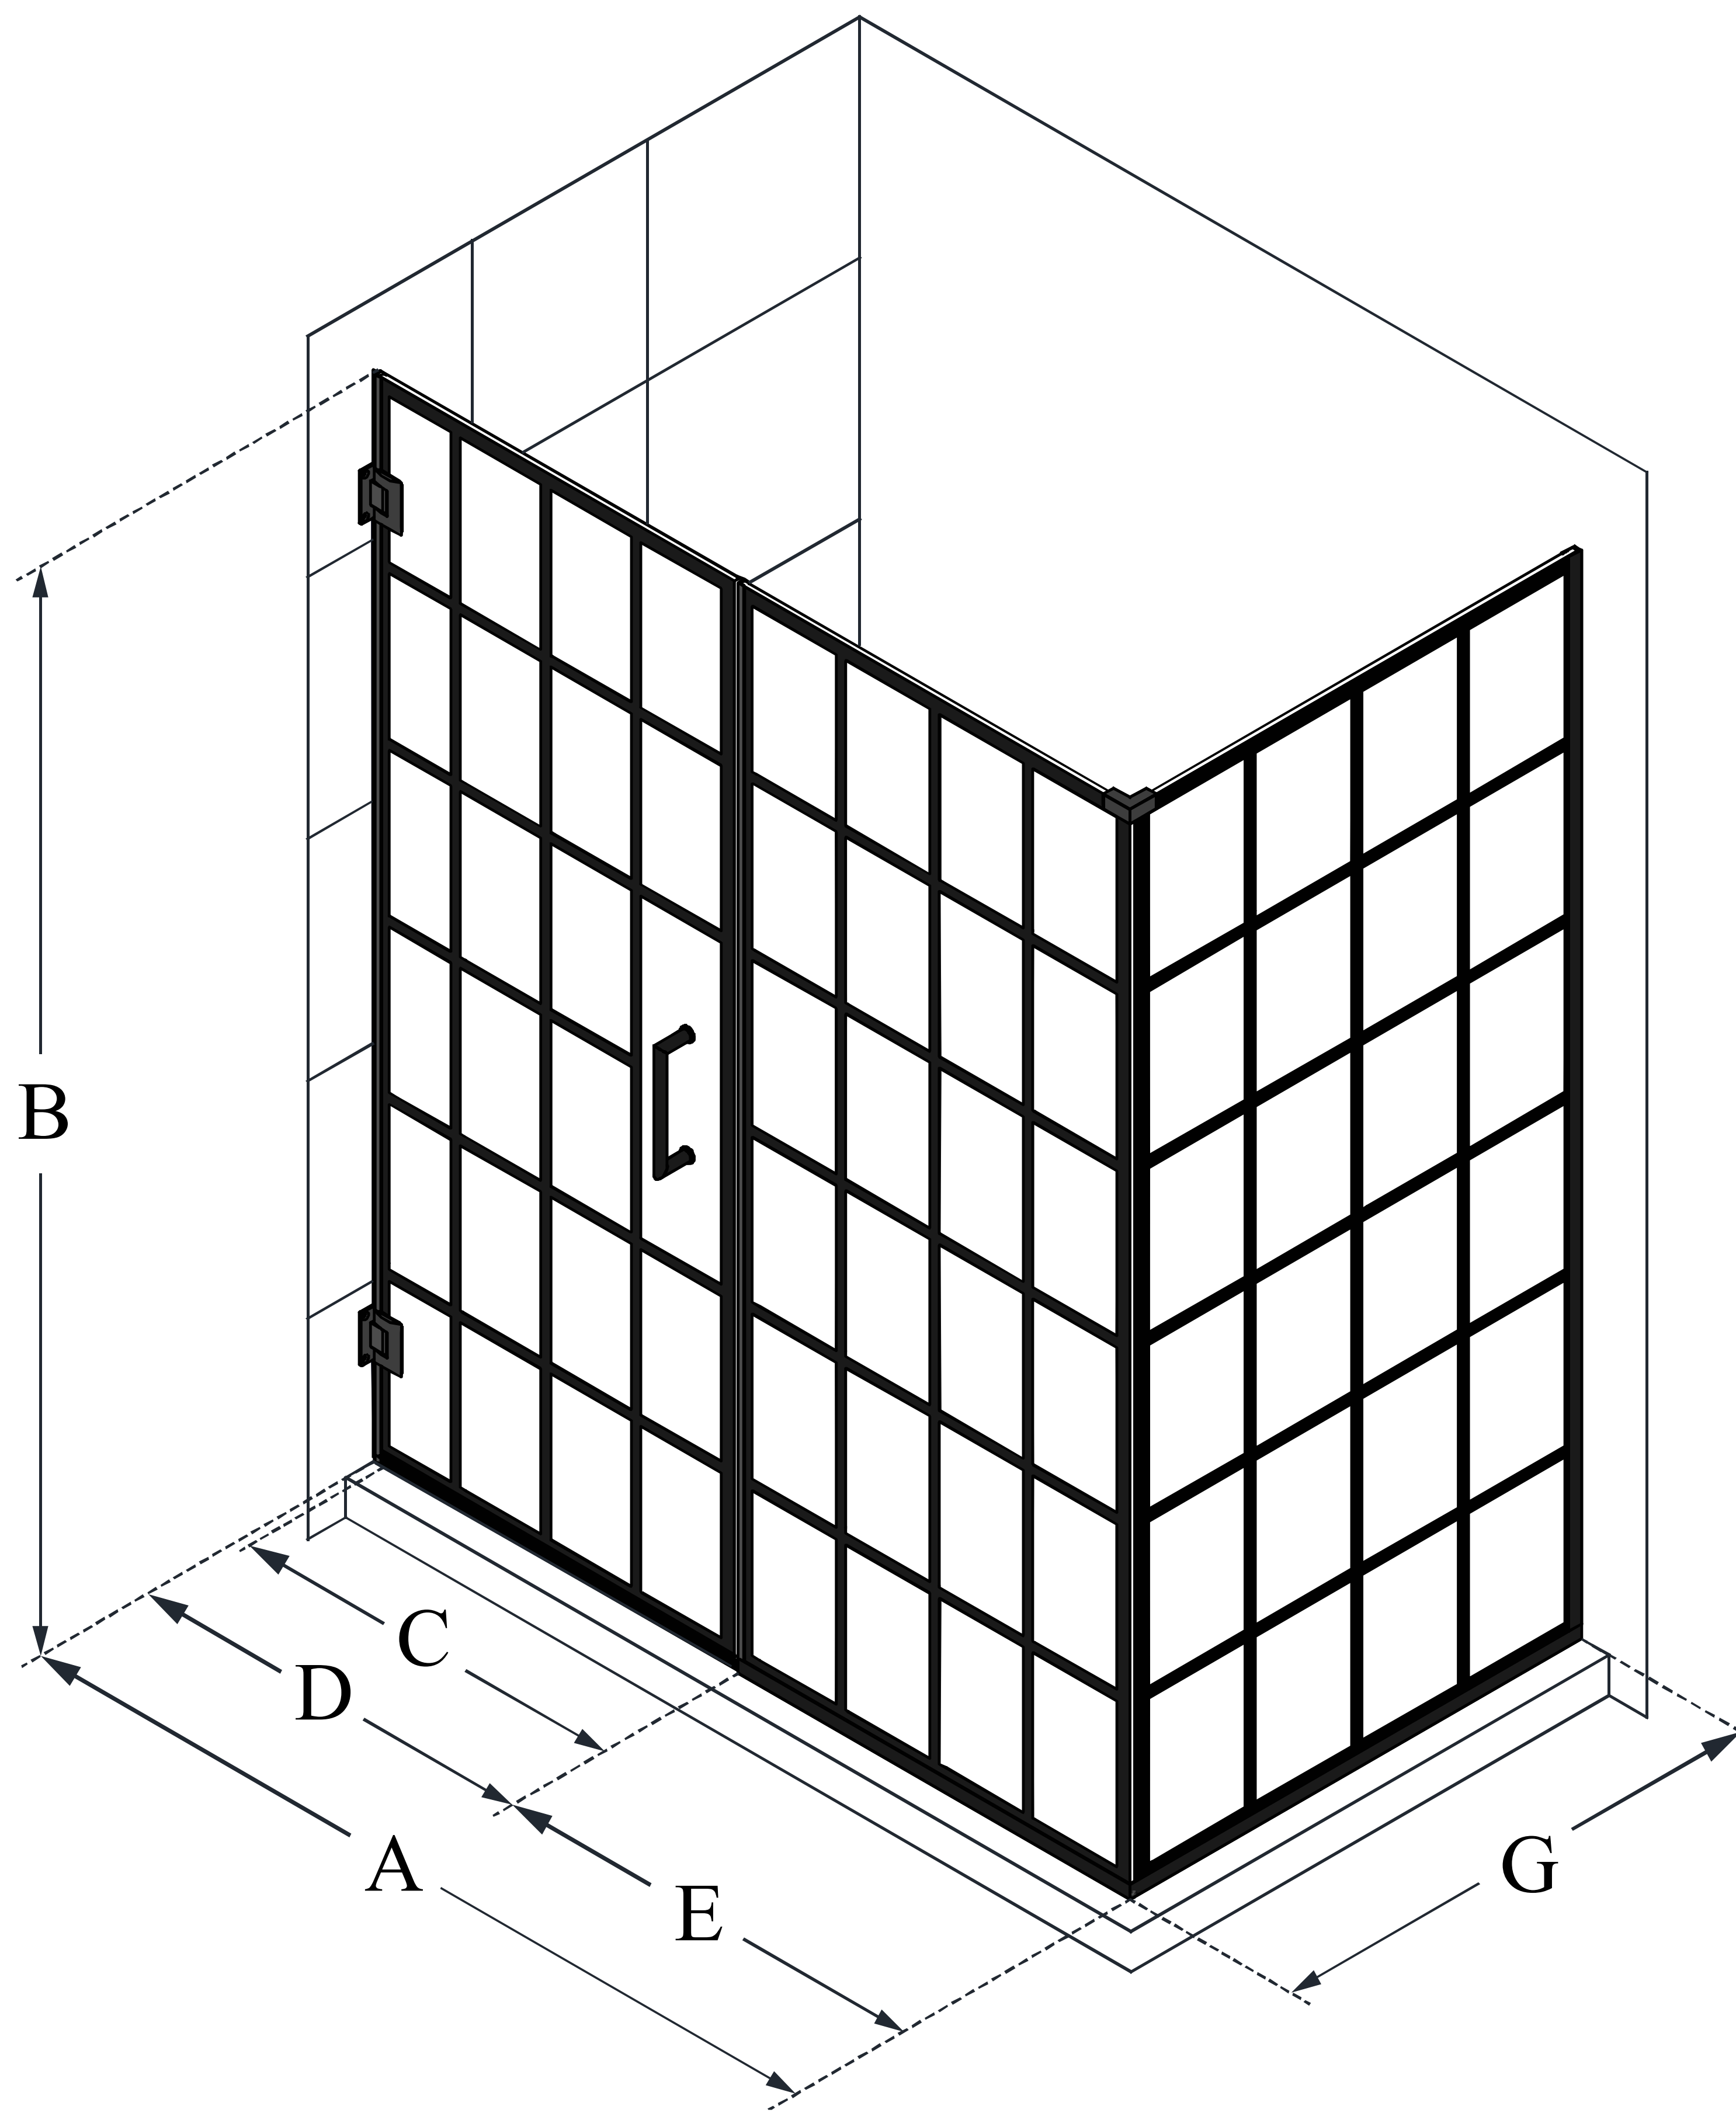

SHEN-2434580-89

UNIDOOR TOULON

DreamLine Unidoor Toulon 34 3/8
in. D x 58 in. W x 72 in. H Frameless
Hinged Shower Enclosure

SWING DOOR

CONFIGURATION DIMENSIONS:

A: 57 7/8 in.

MODEL WIDTH

B: 72 in.

MODEL HEIGHT

C: 27 in.

ACCESS WIDTH

D: 28 in.

DOOR WIDTH

E: 29 7/8 in.

INLINE PANEL WIDTH

G: 34 3/8 in.

RETURN PANEL WIDTH

DreamLine reserves the right to update or modify the hardware or materials pictured without prior notice for the purpose of product improvement and customer satisfaction.