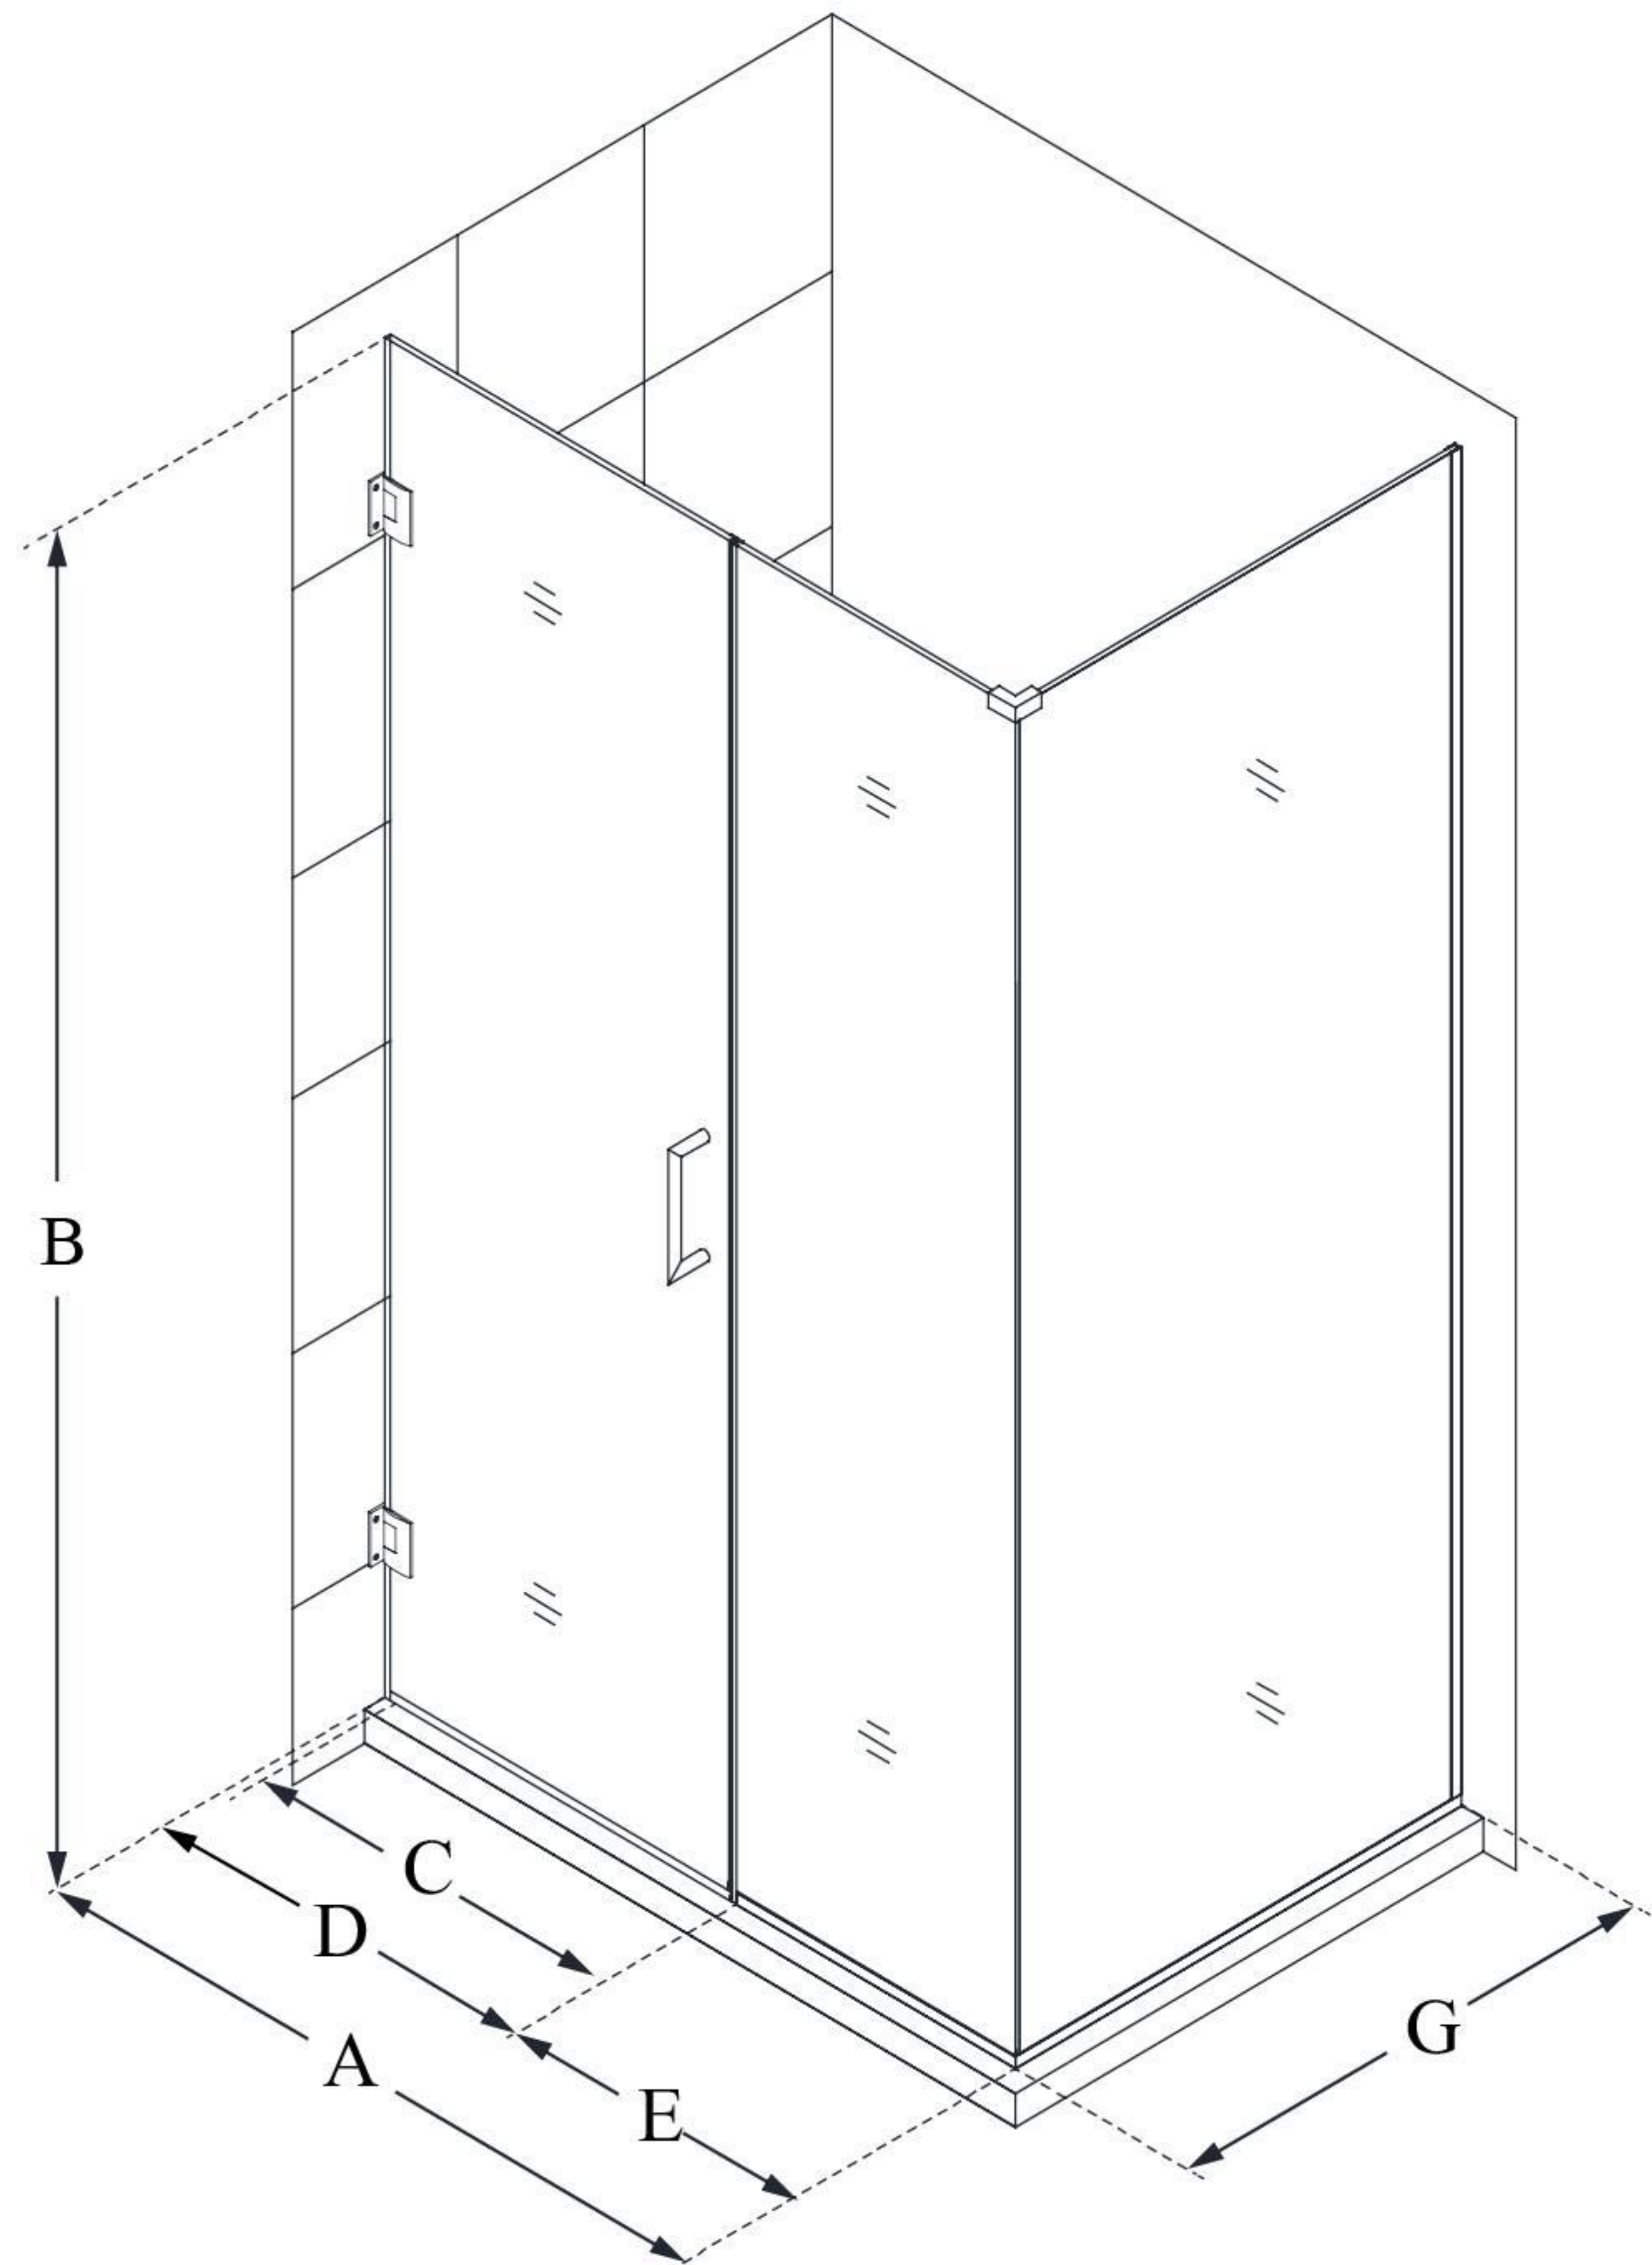

SHEN-24345340

UNIDOOR PLUS

DreamLine Unidoor Plus 34 1/2"
W x 34 3/8" D x 72" H Frameless
Hinged Shower Enclosure, Clear
Glass

SWING DOOR

CONFIGURATION DIMENSIONS:

A: 34 1/2"

MODEL WIDTH

B: 72"

MODEL HEIGHT

C: 27"

ACCESS WIDTH

D: 28"

DOOR WIDTH

E: 6 1/2"

INLINE PANEL WIDTH

G: 34 3/8"

RETURN PANEL WIDTH

DreamLine reserves the right to update or modify the hardware or materials pictured without prior notice for the purpose of product improvement and customer satisfaction.