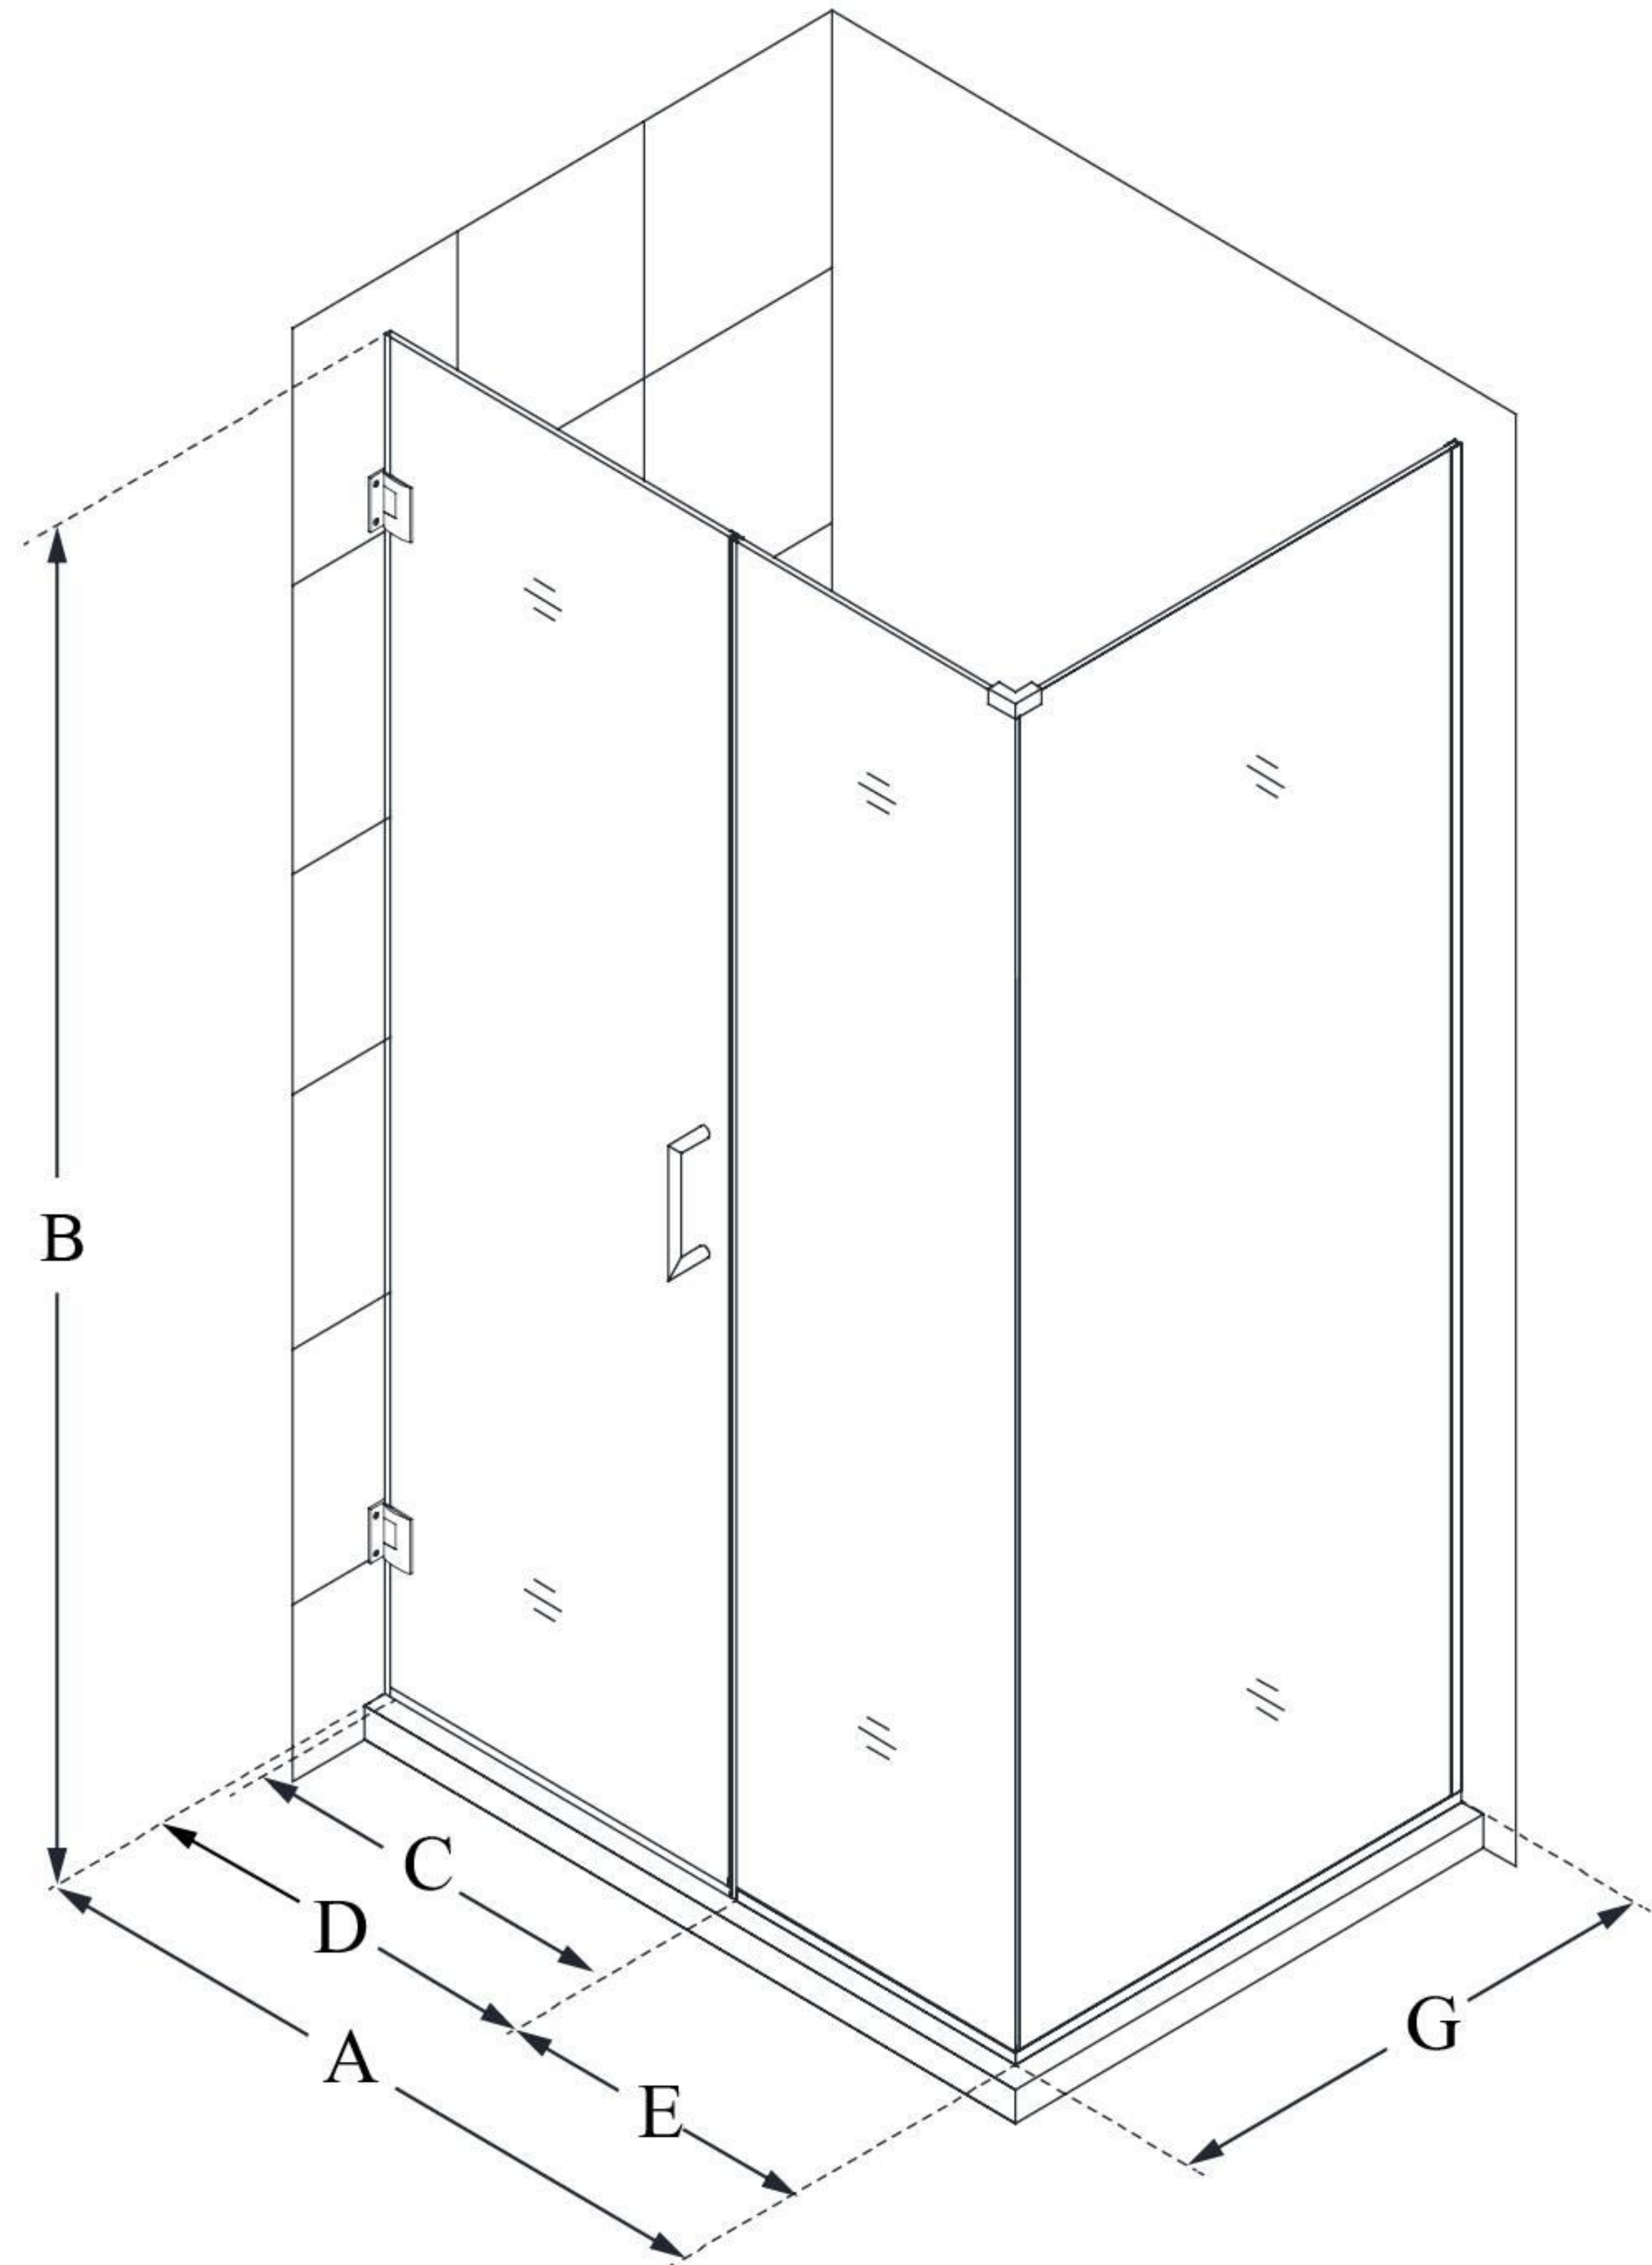

SHEN-24345300

UNIDOOR PLUS

DreamLine Unidoor Plus 34 1/2"
W x 30 3/8" D x 72" H Frameless
Hinged Shower Enclosure, Clear
Glass

SWING DOOR

CONFIGURATION DIMENSIONS:

A: 34 1/2"

MODEL WIDTH

B: 72"

MODEL HEIGHT

C: 27"

ACCESS WIDTH

D: 28"

DOOR WIDTH

E: 6 1/2"

INLINE PANEL WIDTH

G: 30 3/8"

RETURN PANEL WIDTH

DreamLine reserves the right to update or modify the hardware or materials pictured without prior notice for the purpose of product improvement and customer satisfaction.