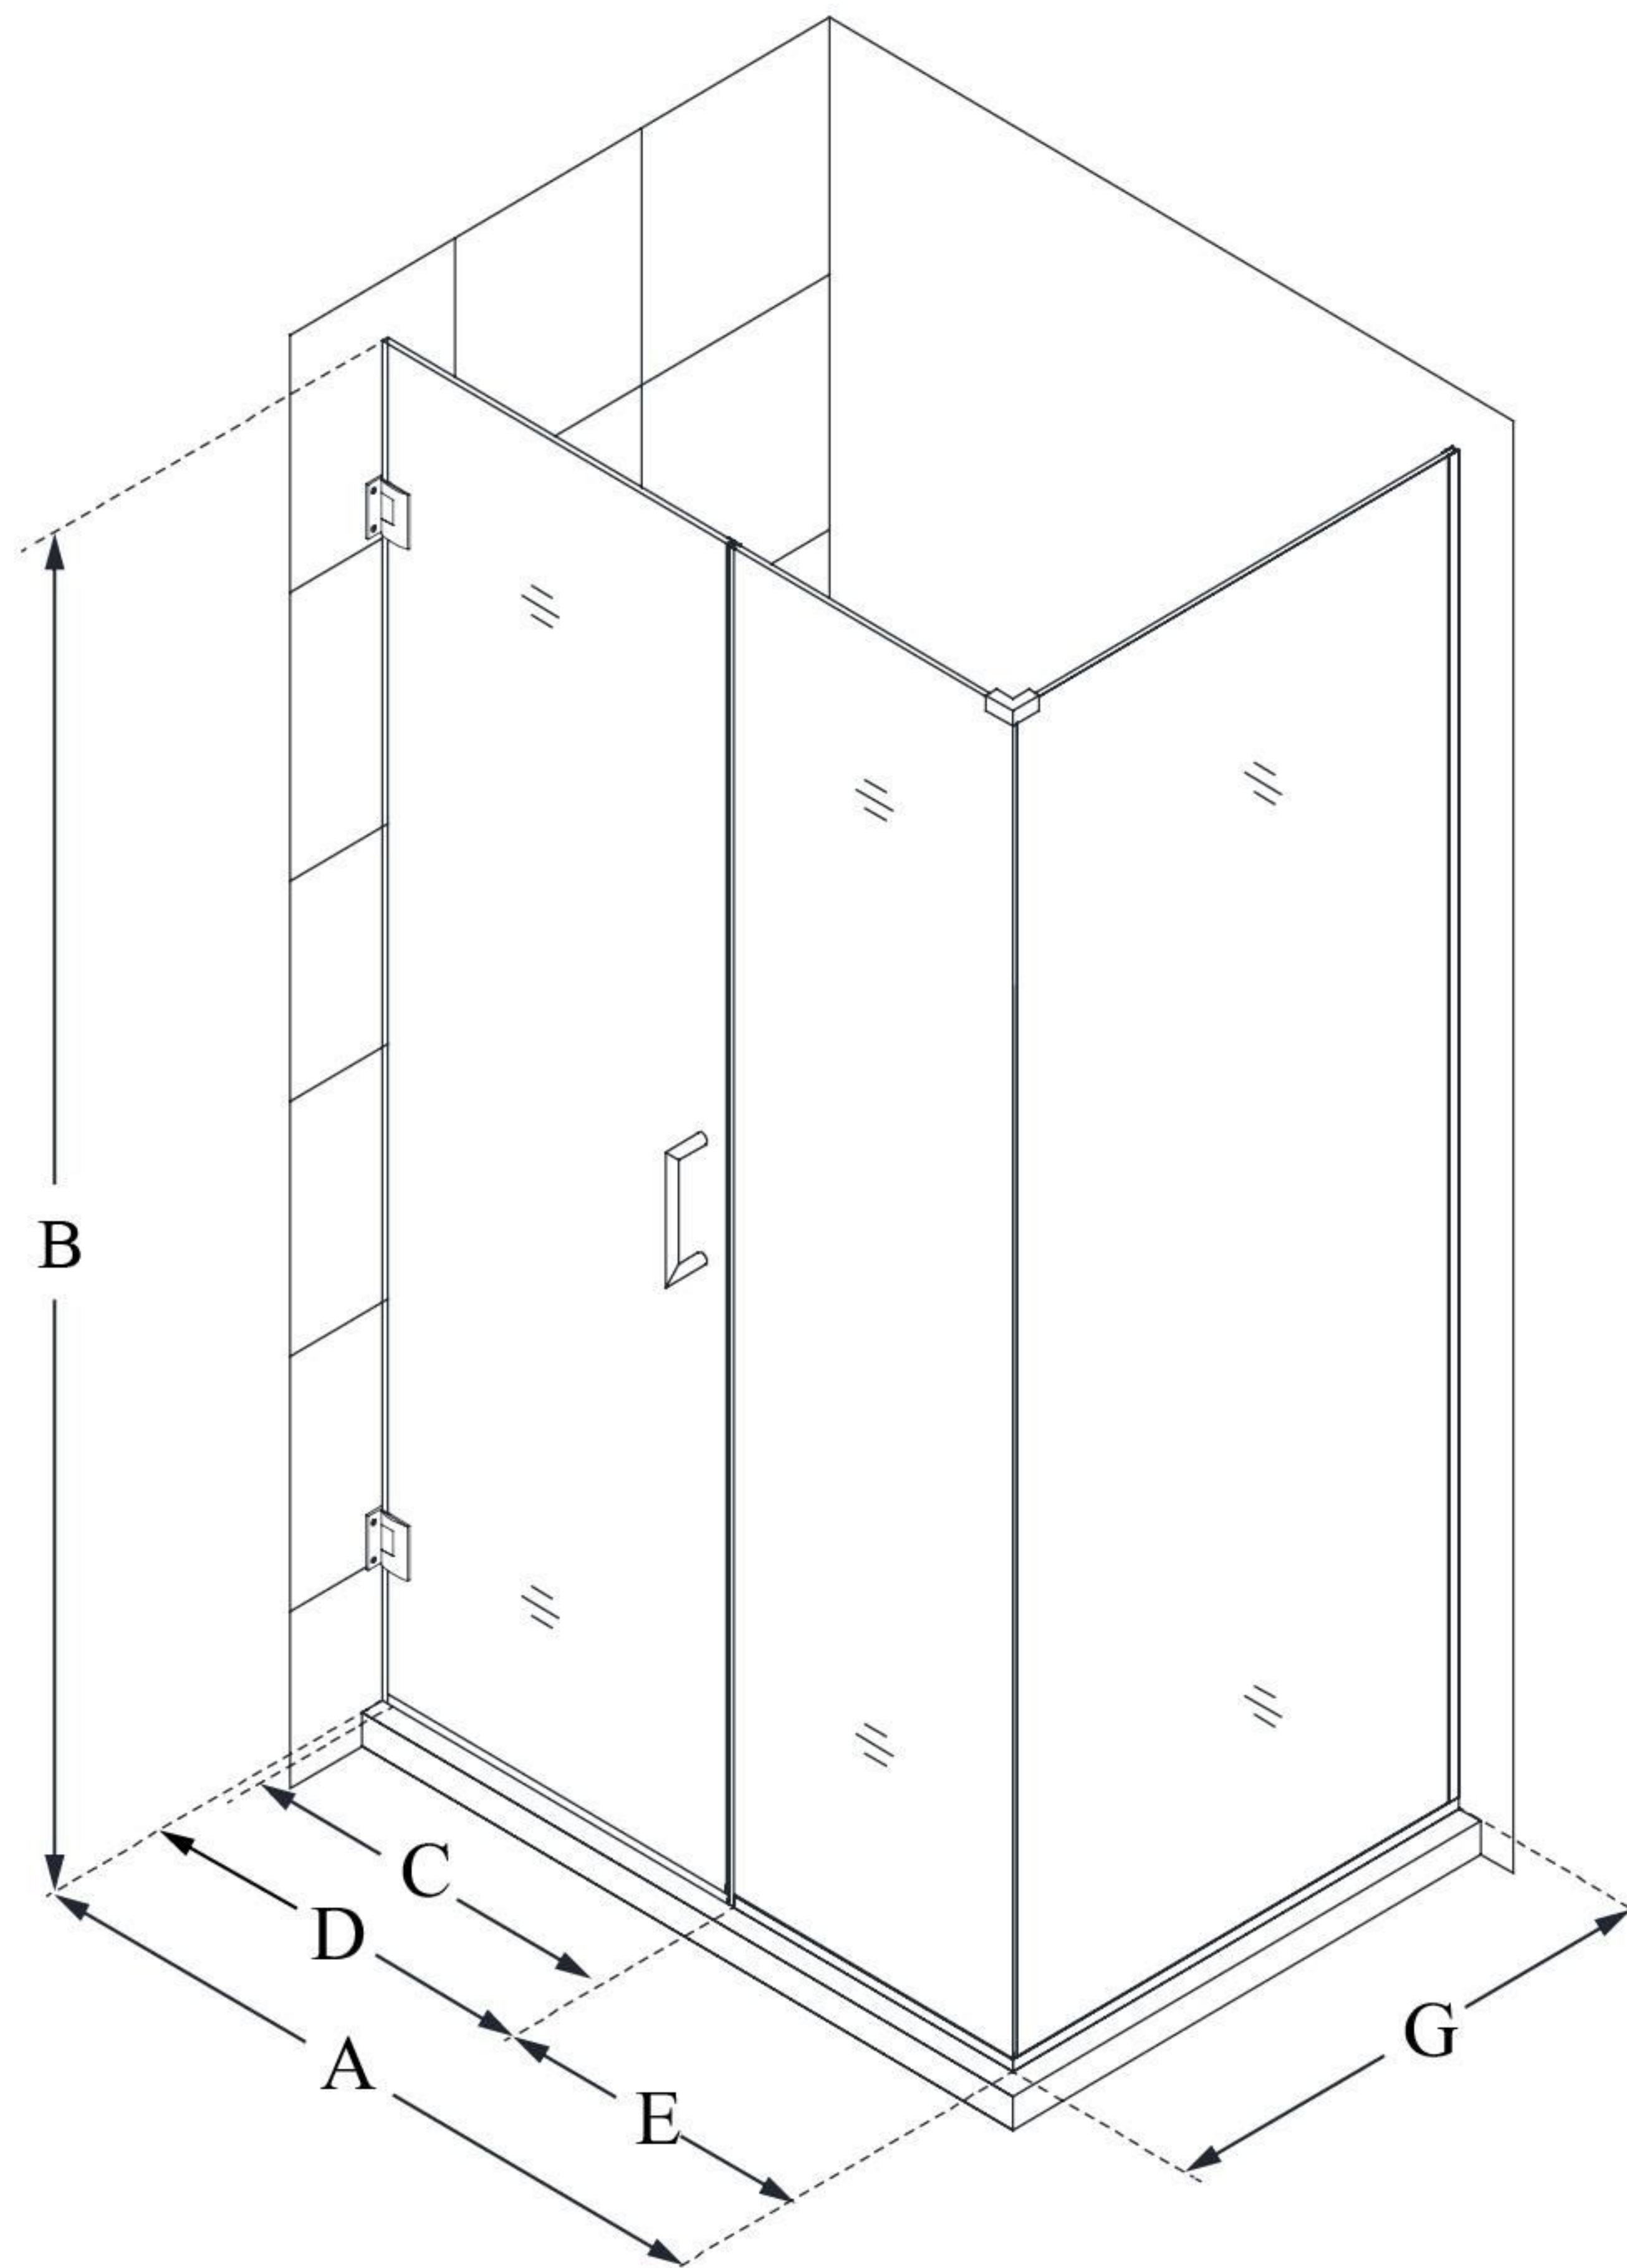

SHEN-24340340

UNIDOOR PLUS

DreamLine Unidoor Plus 34" W
x 34 3/8" D x 72" H Frameless
Hinged Shower Enclosure, Clear
Glass

SWING DOOR

CONFIGURATION DIMENSIONS:

A: 34"

MODEL WIDTH

B: 72"

MODEL HEIGHT

C: 27"

ACCESS WIDTH

D: 28"

DOOR WIDTH

E: 6"

INLINE PANEL WIDTH

G: 34 3/8"

RETURN PANEL WIDTH

DreamLine reserves the right to update or modify the hardware or materials pictured without prior notice for the purpose of product improvement and customer satisfaction.