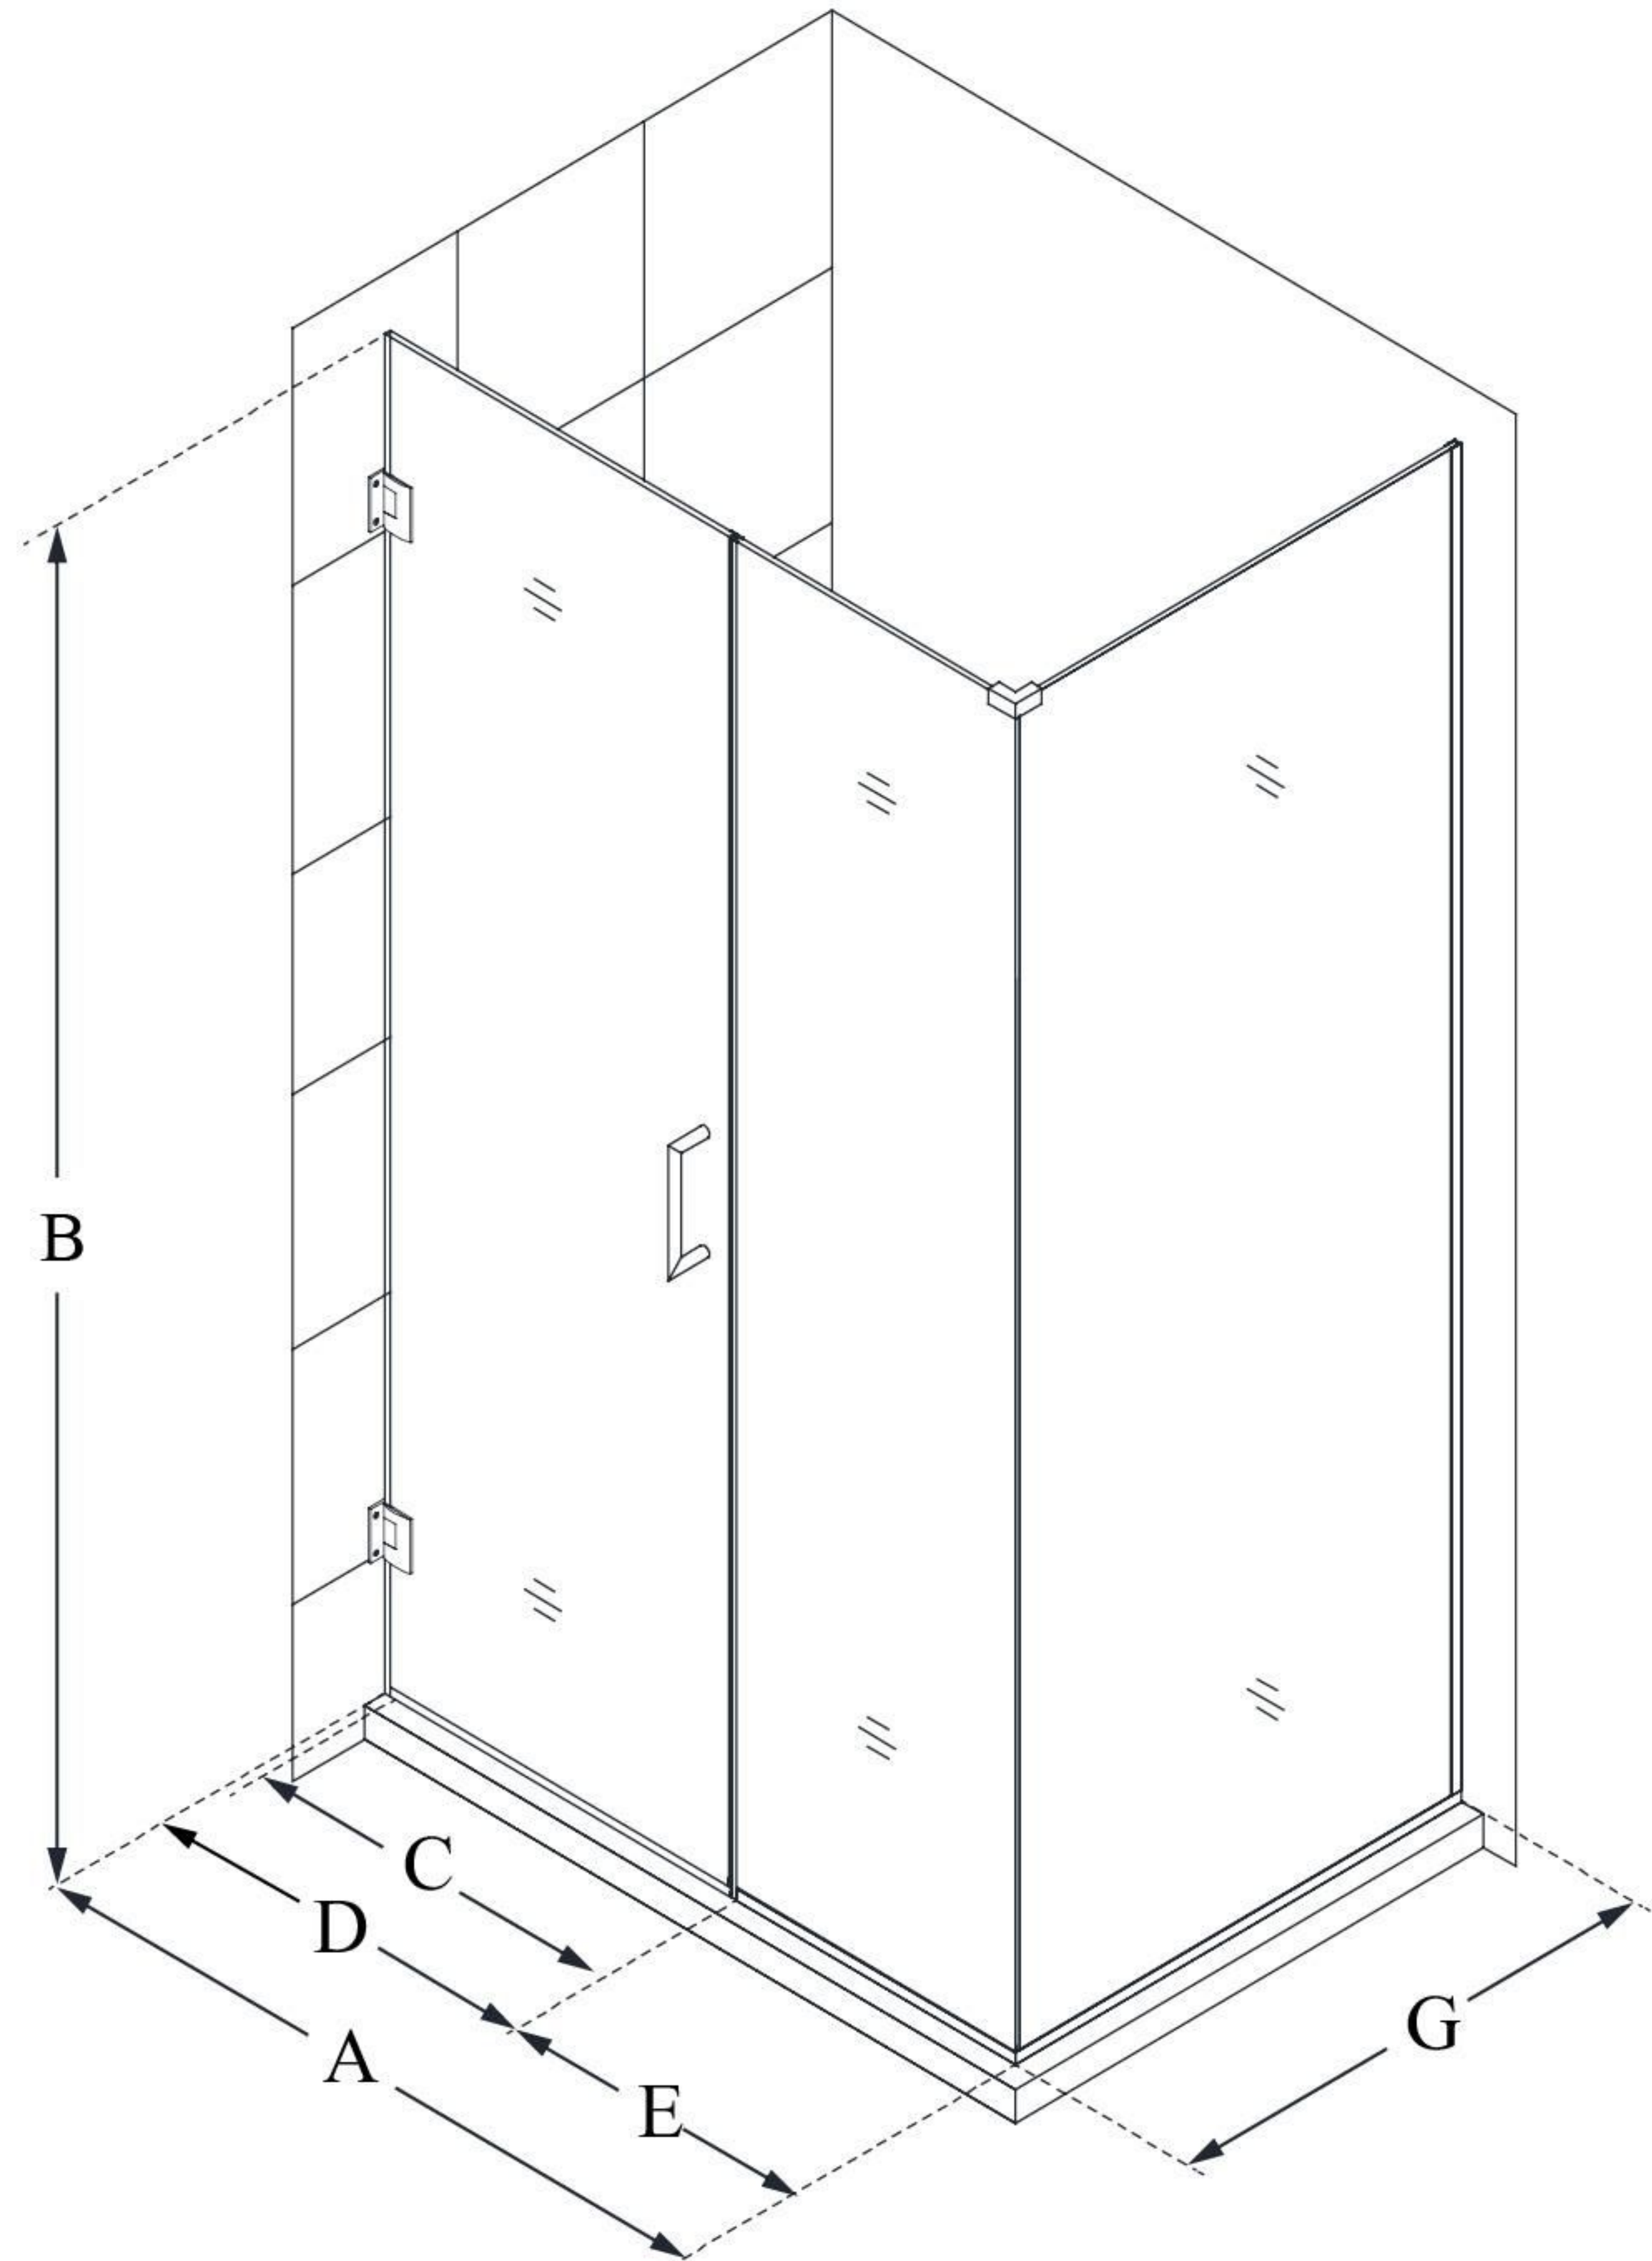

SHEN-24335340

UNIDOOR PLUS

DreamLine Unidoor Plus 33 1/2"
W x 34 3/8" D x 72" H Frameless
Hinged Shower Enclosure, Clear
Glass

SWING DOOR

CONFIGURATION DIMENSIONS:

A: 33 1/2"

MODEL WIDTH

B: 72"

MODEL HEIGHT

C: 26"

ACCESS WIDTH

D: 27"

DOOR WIDTH

E: 6 1/2"

INLINE PANEL WIDTH

G: 34 3/8"

RETURN PANEL WIDTH

DreamLine reserves the right to update or modify the hardware or materials pictured without prior notice for the purpose of product improvement and customer satisfaction.