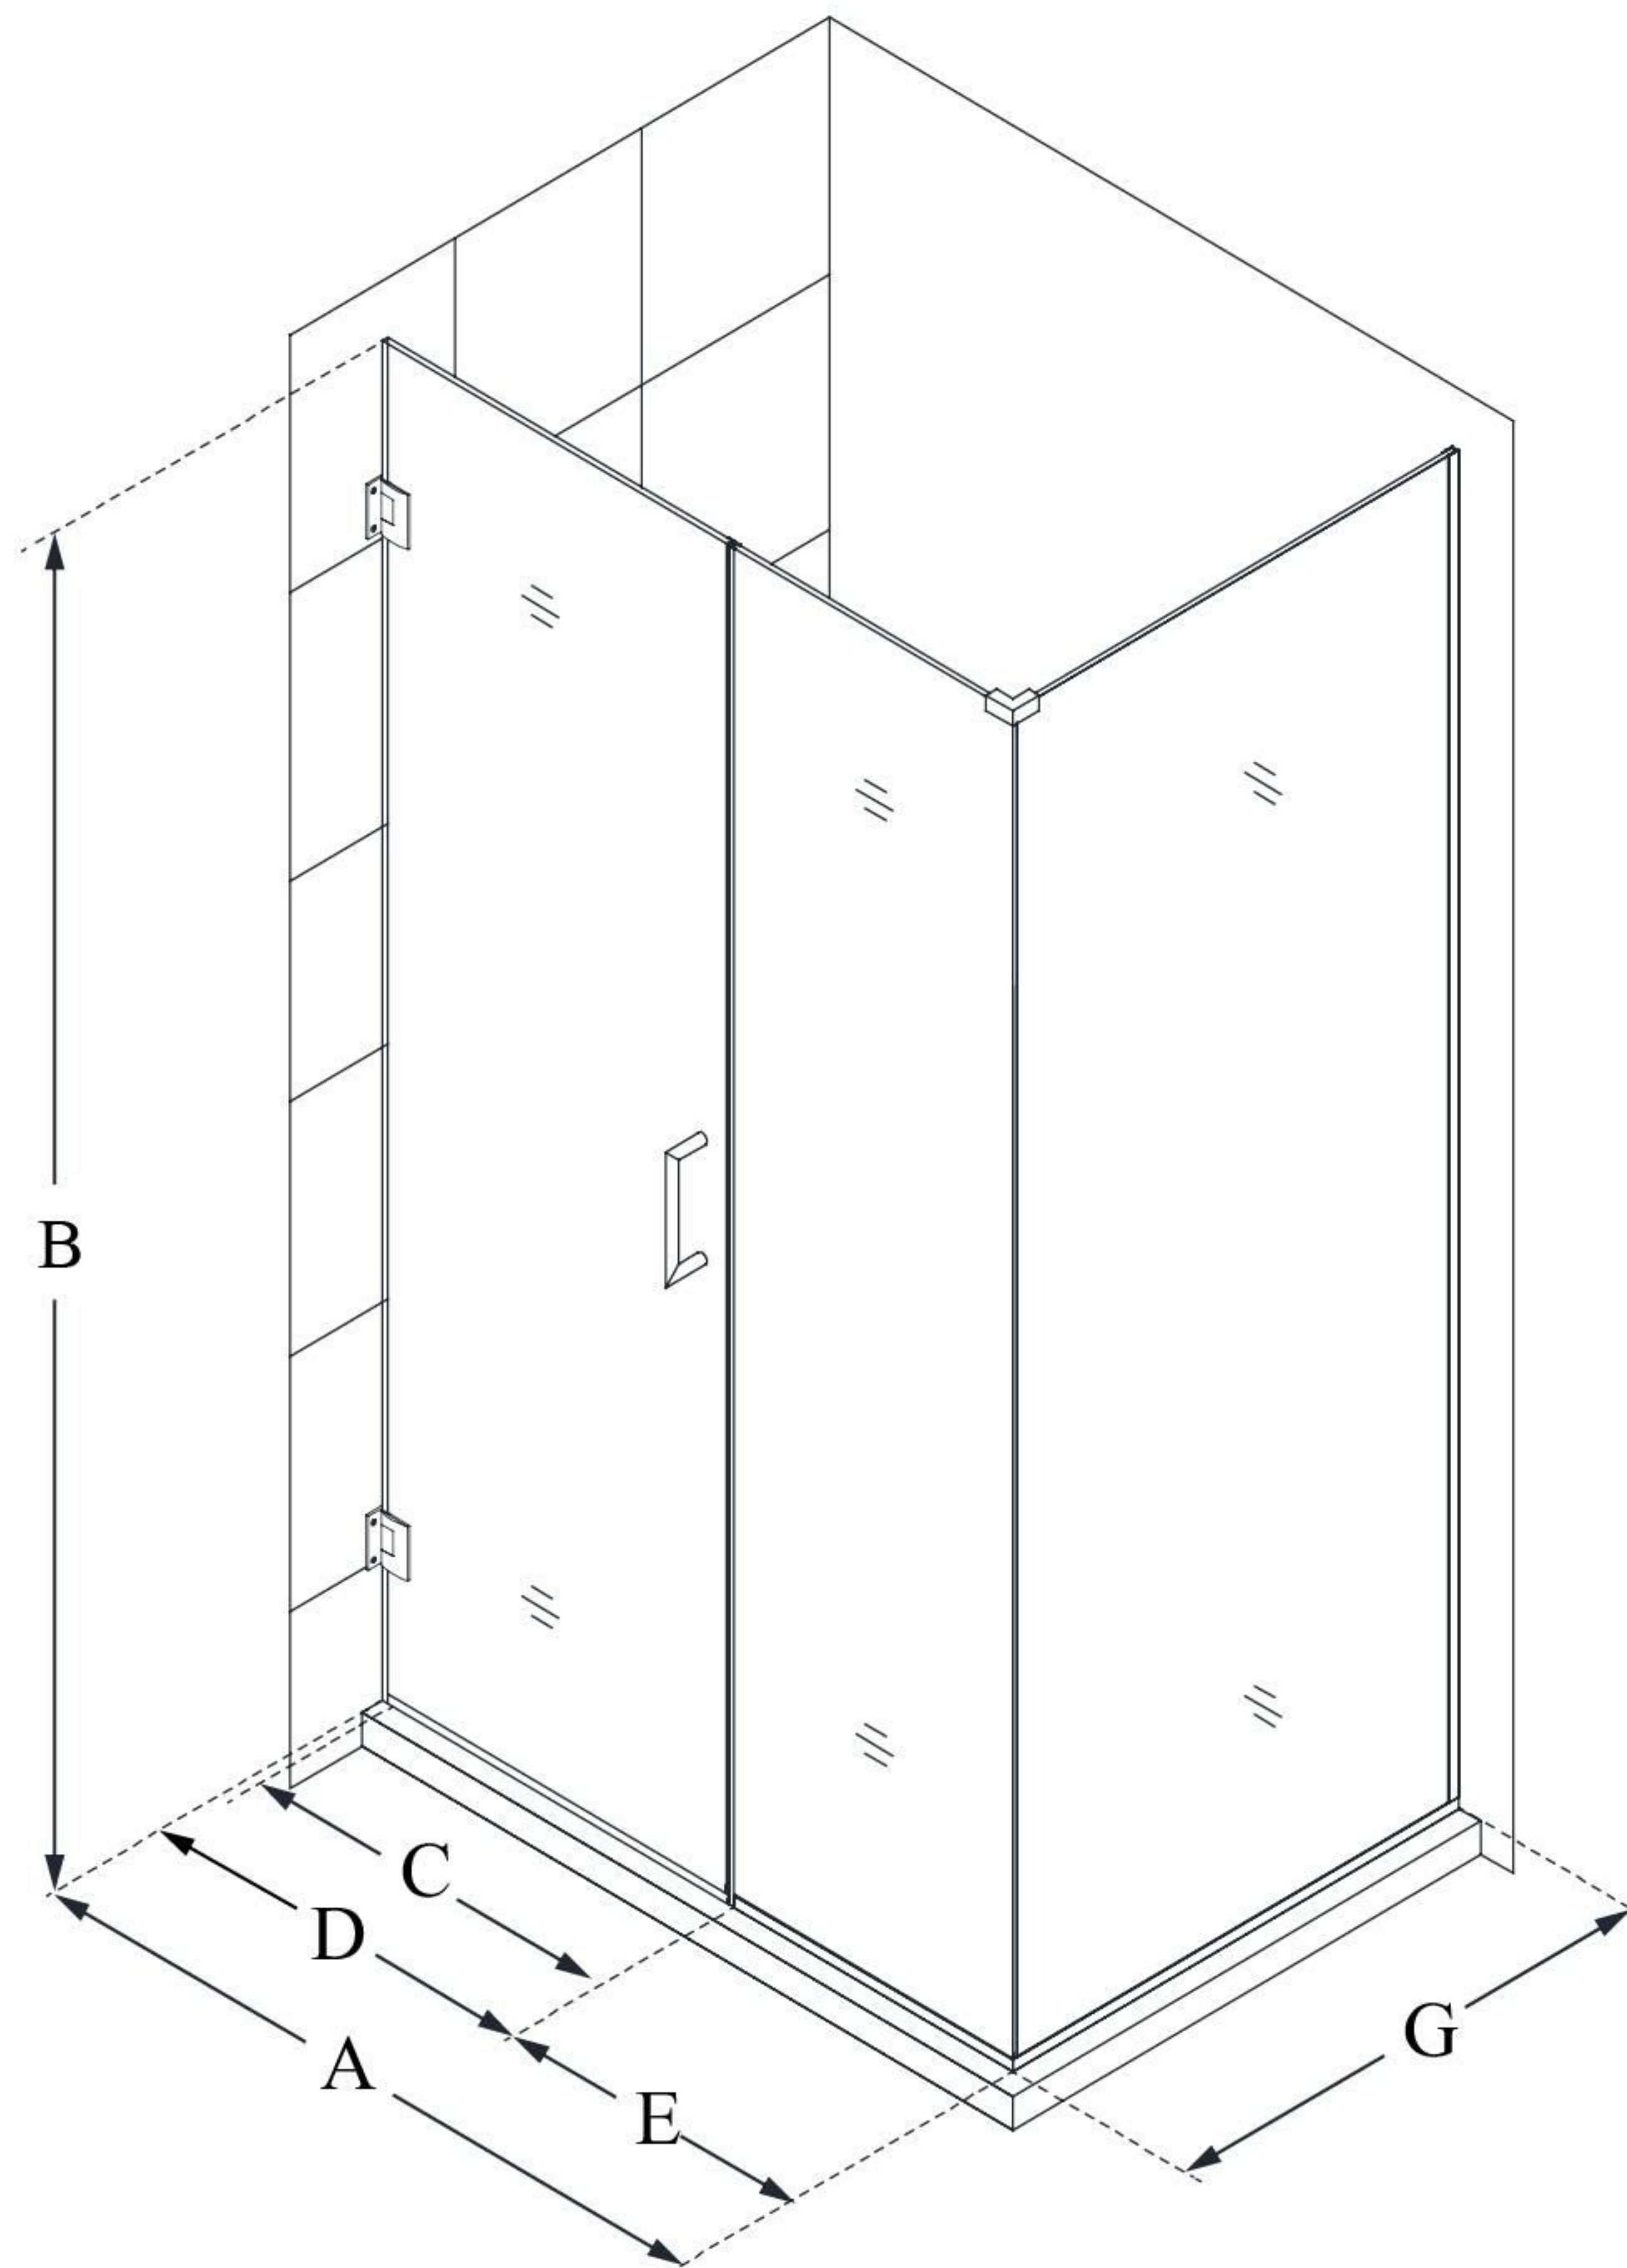

# UNIDOOR PLUS

DreamLine Unidoor Plus 33 1/2"  
W x 30 3/8" D x 72" H Frameless  
Hinged Shower Enclosure, Clear  
Glass

**SWING DOOR**

## CONFIGURATION DIMENSIONS:

**A: 33 1/2"**

MODEL WIDTH

**B: 72"**

MODEL HEIGHT

**C: 26"**

ACCESS WIDTH

**D: 27"**

DOOR WIDTH

**E: 6 1/2"**

INLINE PANEL WIDTH

**G: 30 3/8"**

RETURN PANEL WIDTH

DreamLine reserves the right to update or modify the hardware or materials pictured without prior notice for the purpose of product improvement and customer satisfaction.