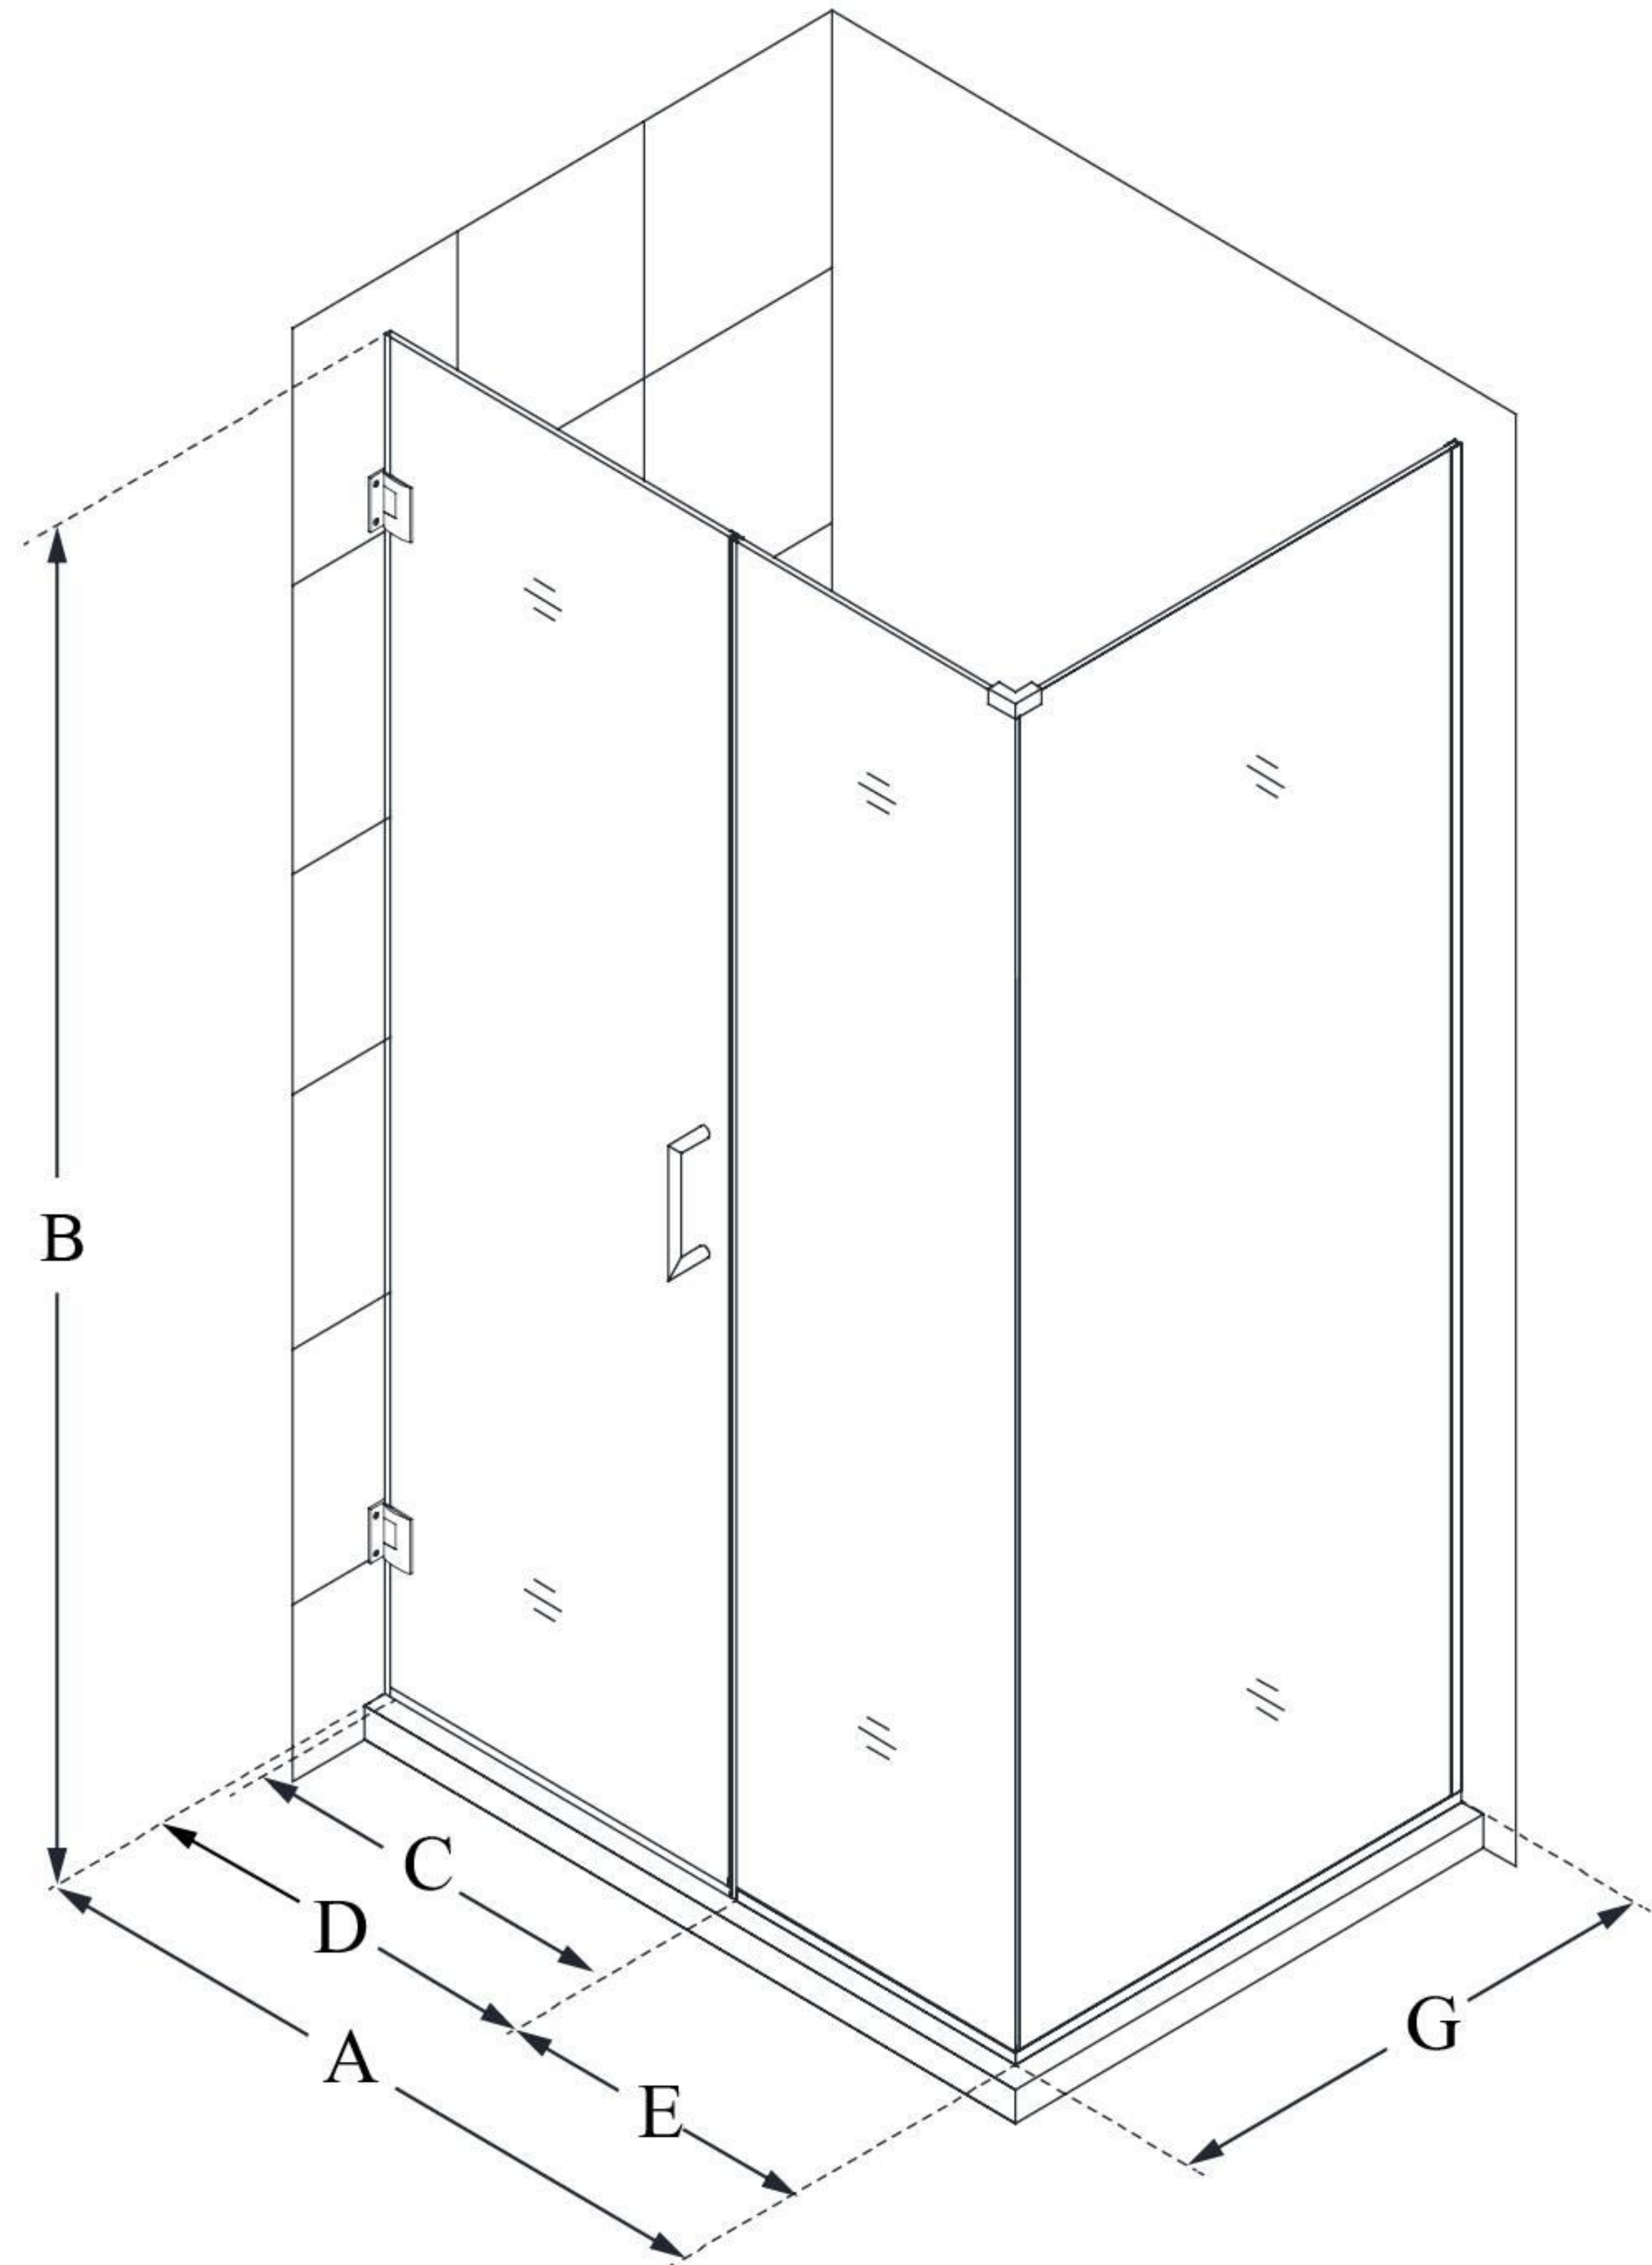

# UNIDOOR PLUS

DreamLine Unidoor Plus 33" W  
x 34 3/8" D x 72" H Frameless  
Hinged Shower Enclosure, Clear  
Glass

**SWING DOOR**

## CONFIGURATION DIMENSIONS:

**A: 33"**

MODEL WIDTH

**B: 72"**

MODEL HEIGHT

**C: 26"**

ACCESS WIDTH

**D: 27"**

DOOR WIDTH

**E: 6"**

INLINE PANEL WIDTH

**G: 34 3/8"**

RETURN PANEL WIDTH

DreamLine reserves the right to update or modify the hardware or materials pictured without prior notice for the purpose of product improvement and customer satisfaction.