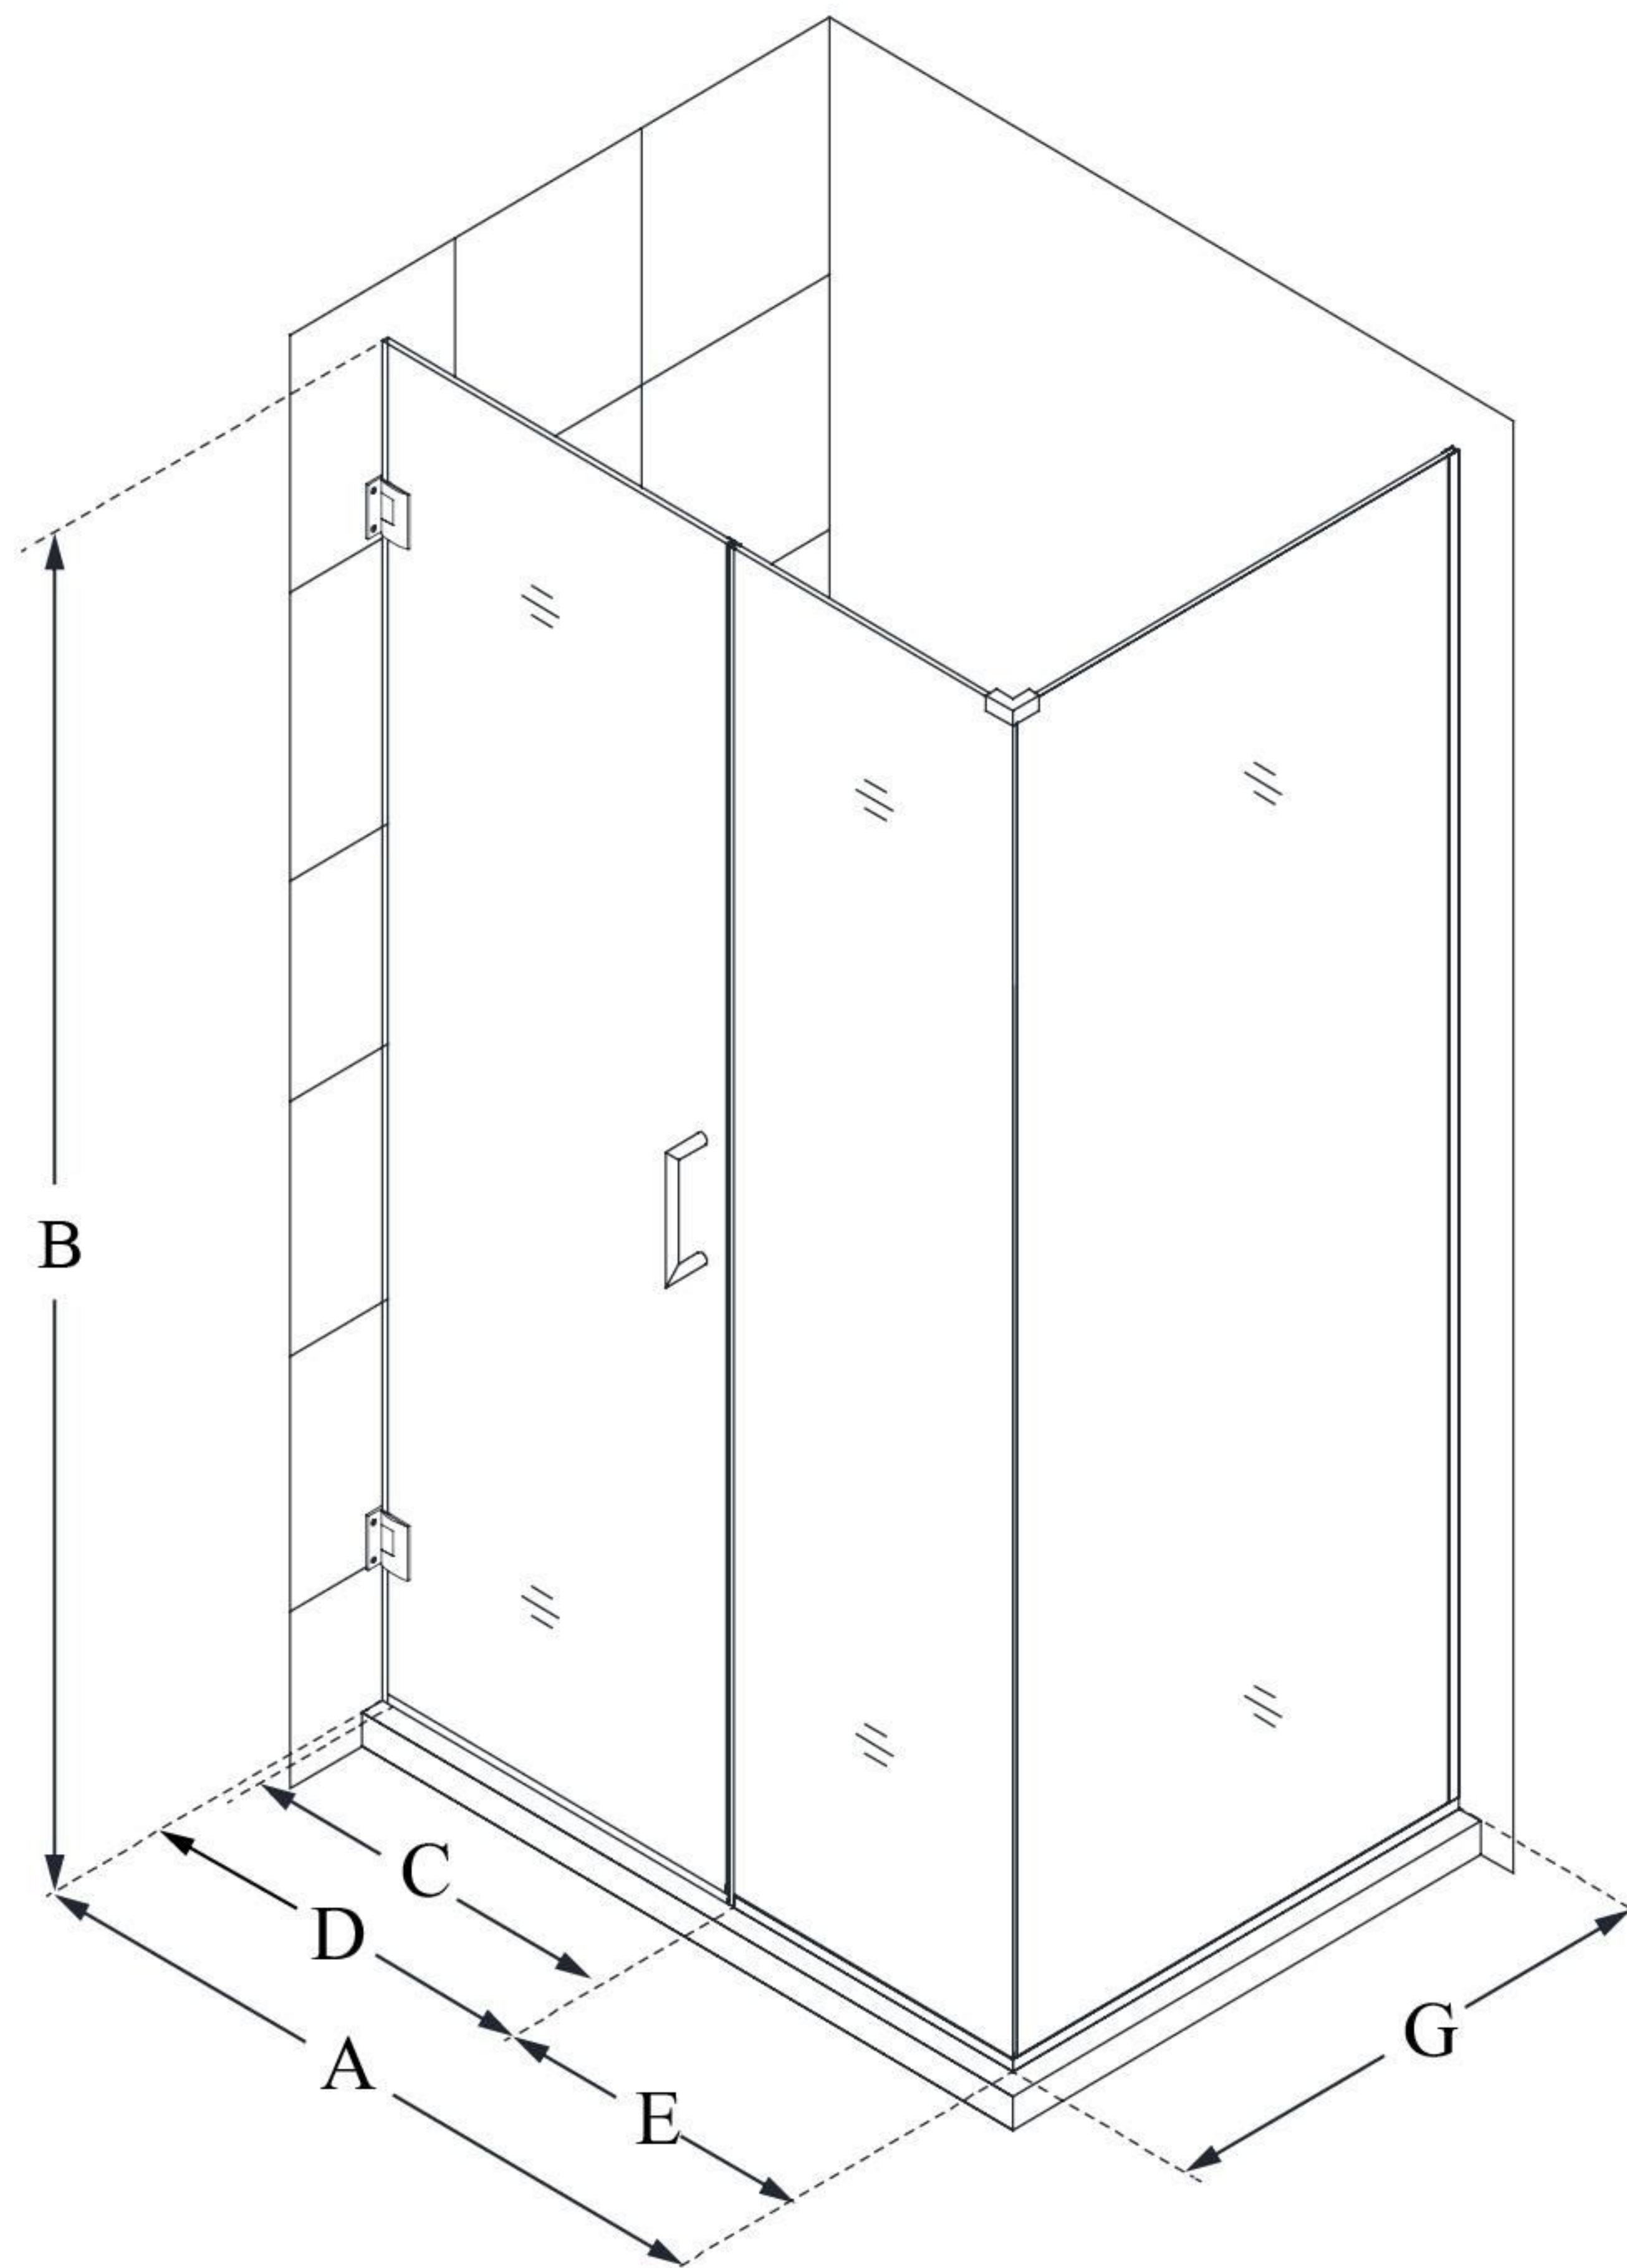

SHEN-24330300

UNIDOOR PLUS

DreamLine Unidoor Plus 33" W
x 30 3/8" D x 72" H Frameless
Hinged Shower Enclosure, Clear
Glass

SWING DOOR

CONFIGURATION DIMENSIONS:

A: 33"

MODEL WIDTH

B: 72"

MODEL HEIGHT

C: 26"

ACCESS WIDTH

D: 27"

DOOR WIDTH

E: 6"

INLINE PANEL WIDTH

G: 30 3/8"

RETURN PANEL WIDTH

DreamLine reserves the right to update or modify the hardware or materials pictured without prior notice for the purpose of product improvement and customer satisfaction.