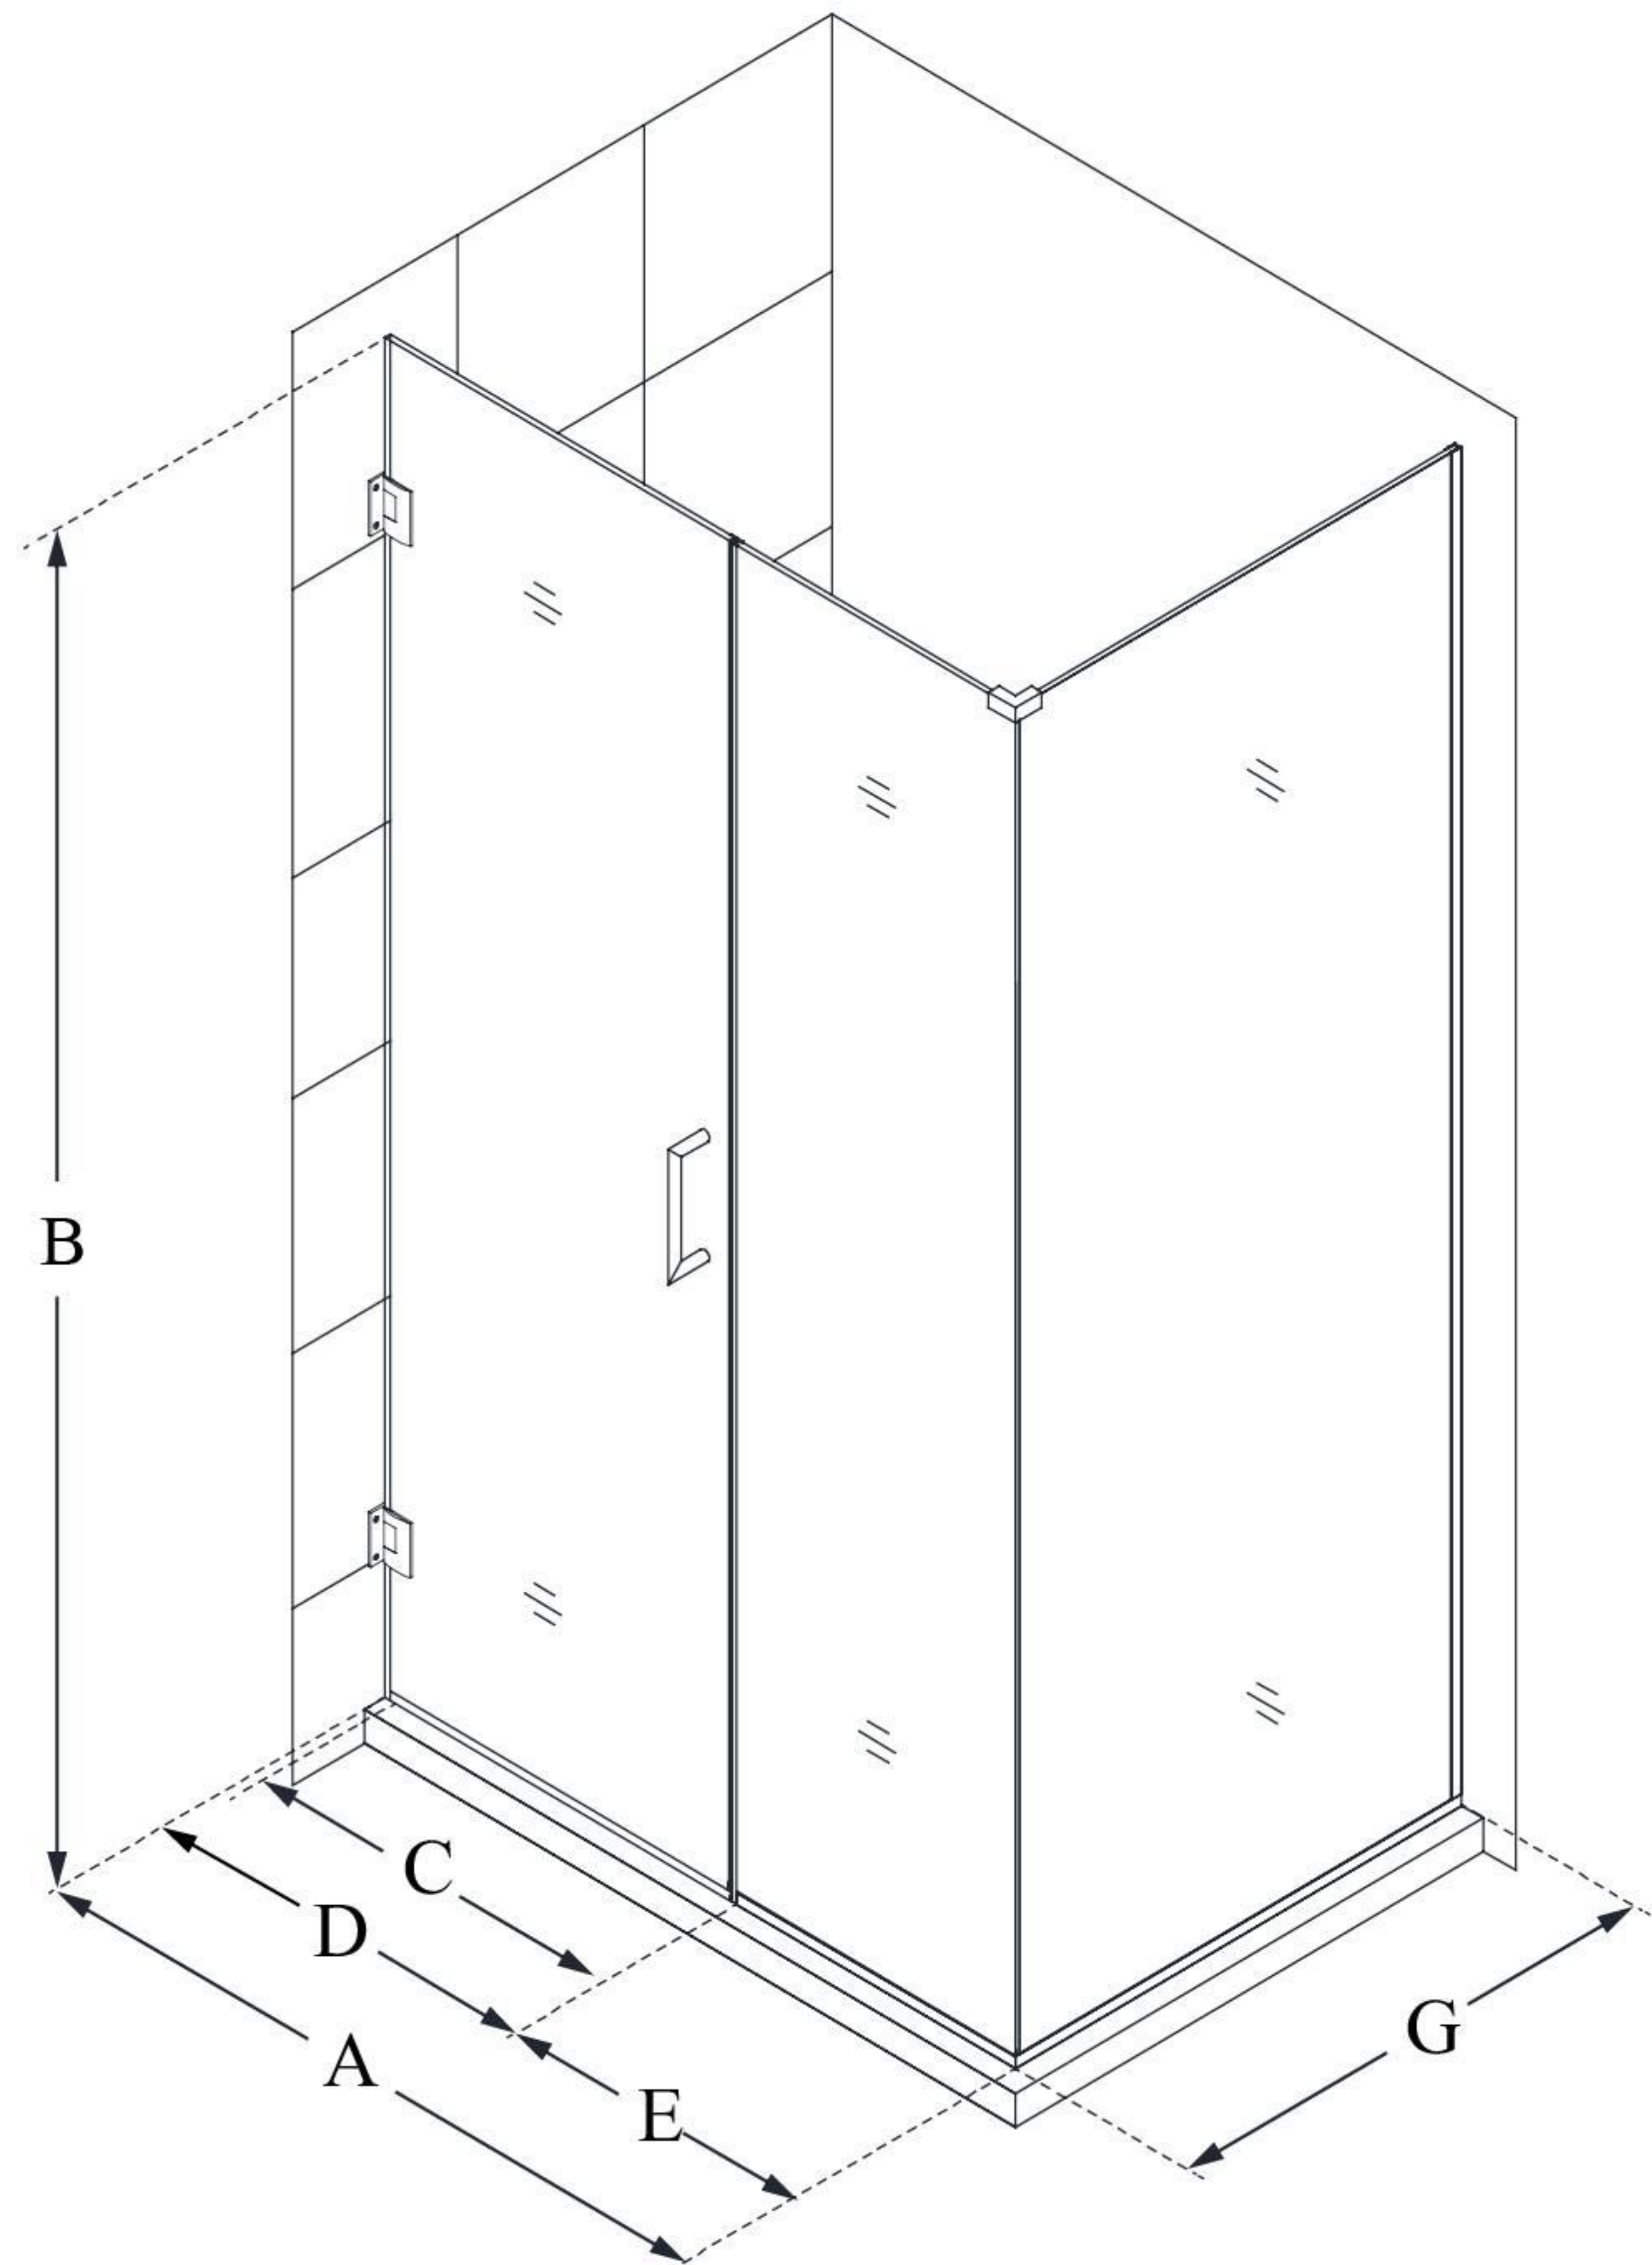

SHEN-24325340

UNIDOOR PLUS

DreamLine Unidoor Plus 32 1/2"
W x 34 3/8" D x 72" H Frameless
Hinged Shower Enclosure, Clear
Glass

SWING DOOR

CONFIGURATION DIMENSIONS:

A: 32 1/2"

MODEL WIDTH

B: 72"

MODEL HEIGHT

C: 25"

ACCESS WIDTH

D: 26"

DOOR WIDTH

E: 6 1/2"

INLINE PANEL WIDTH

G: 34 3/8"

RETURN PANEL WIDTH

DreamLine reserves the right to update or modify the hardware or materials pictured without prior notice for the purpose of product improvement and customer satisfaction.