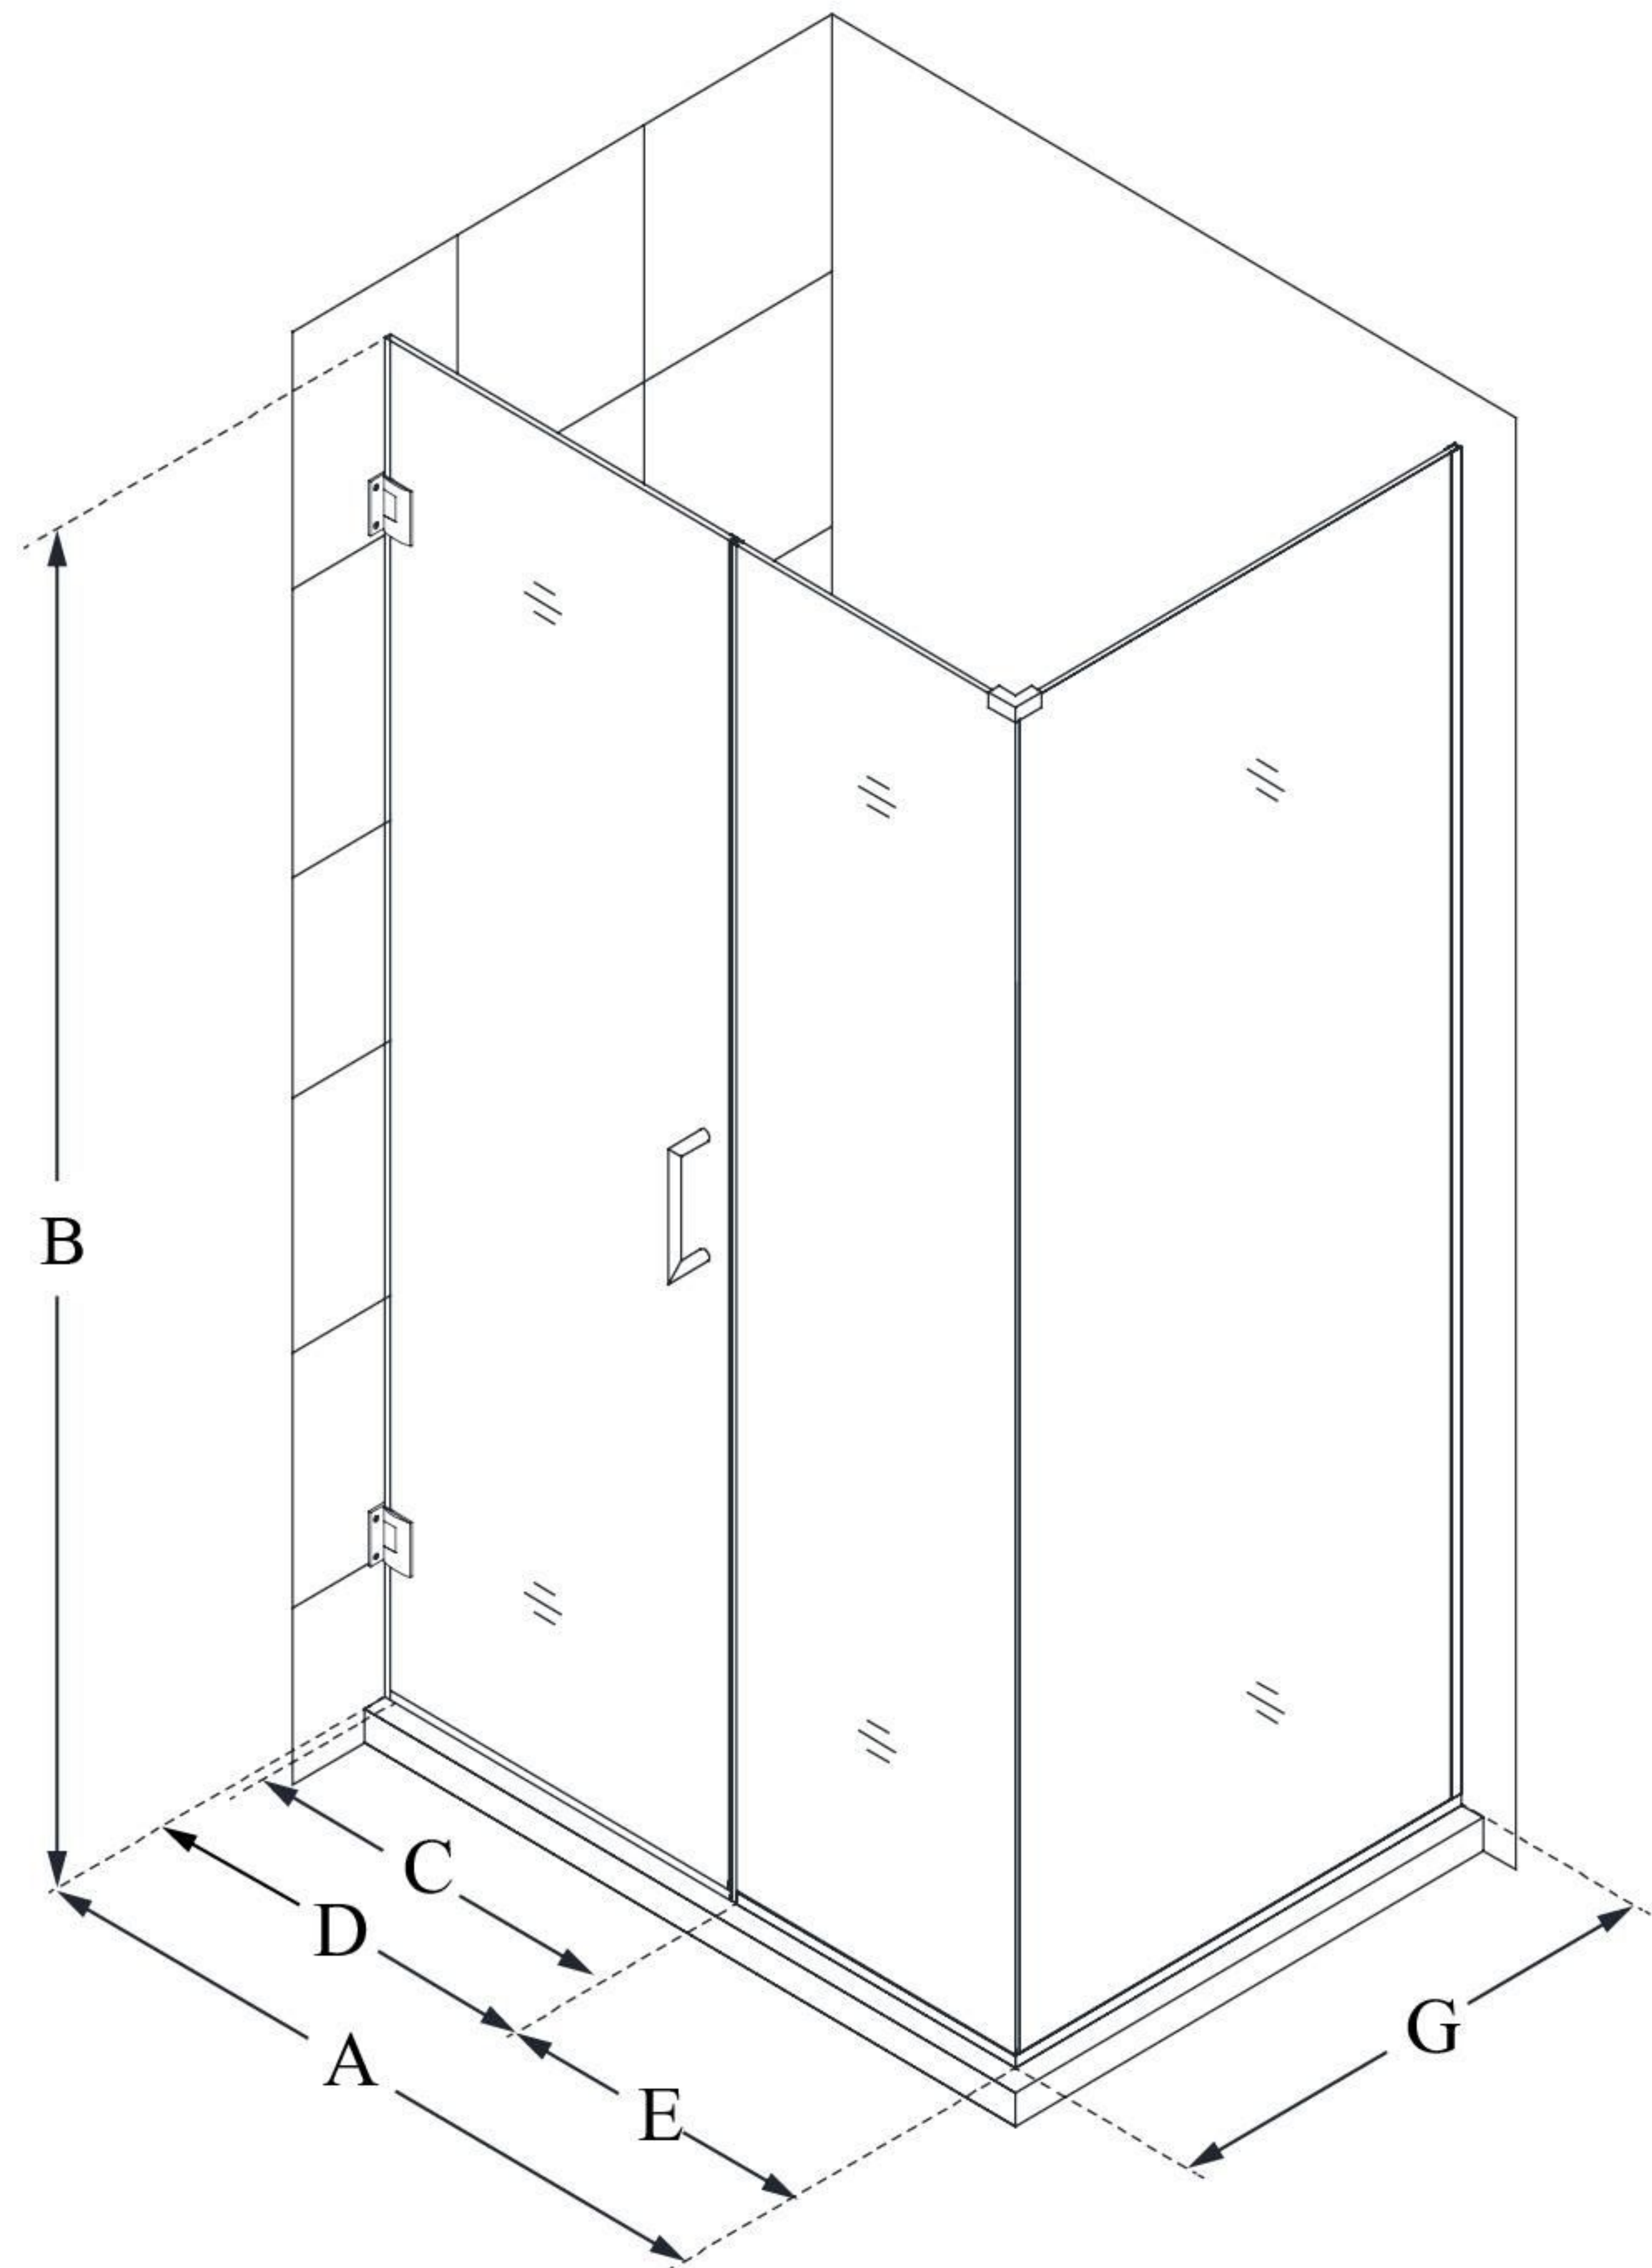

SHEN-24325300

UNIDOOR PLUS

DreamLine Unidoor Plus 32 1/2"
W x 30 3/8" D x 72" H Frameless
Hinged Shower Enclosure, Clear
Glass

SWING DOOR

CONFIGURATION DIMENSIONS:

A: 32 1/2"

MODEL WIDTH

B: 72"

MODEL HEIGHT

C: 25"

ACCESS WIDTH

D: 26"

DOOR WIDTH

E: 6 1/2"

INLINE PANEL WIDTH

G: 30 3/8"

RETURN PANEL WIDTH

DreamLine reserves the right to update or modify the hardware or materials pictured without prior notice for the purpose of product improvement and customer satisfaction.