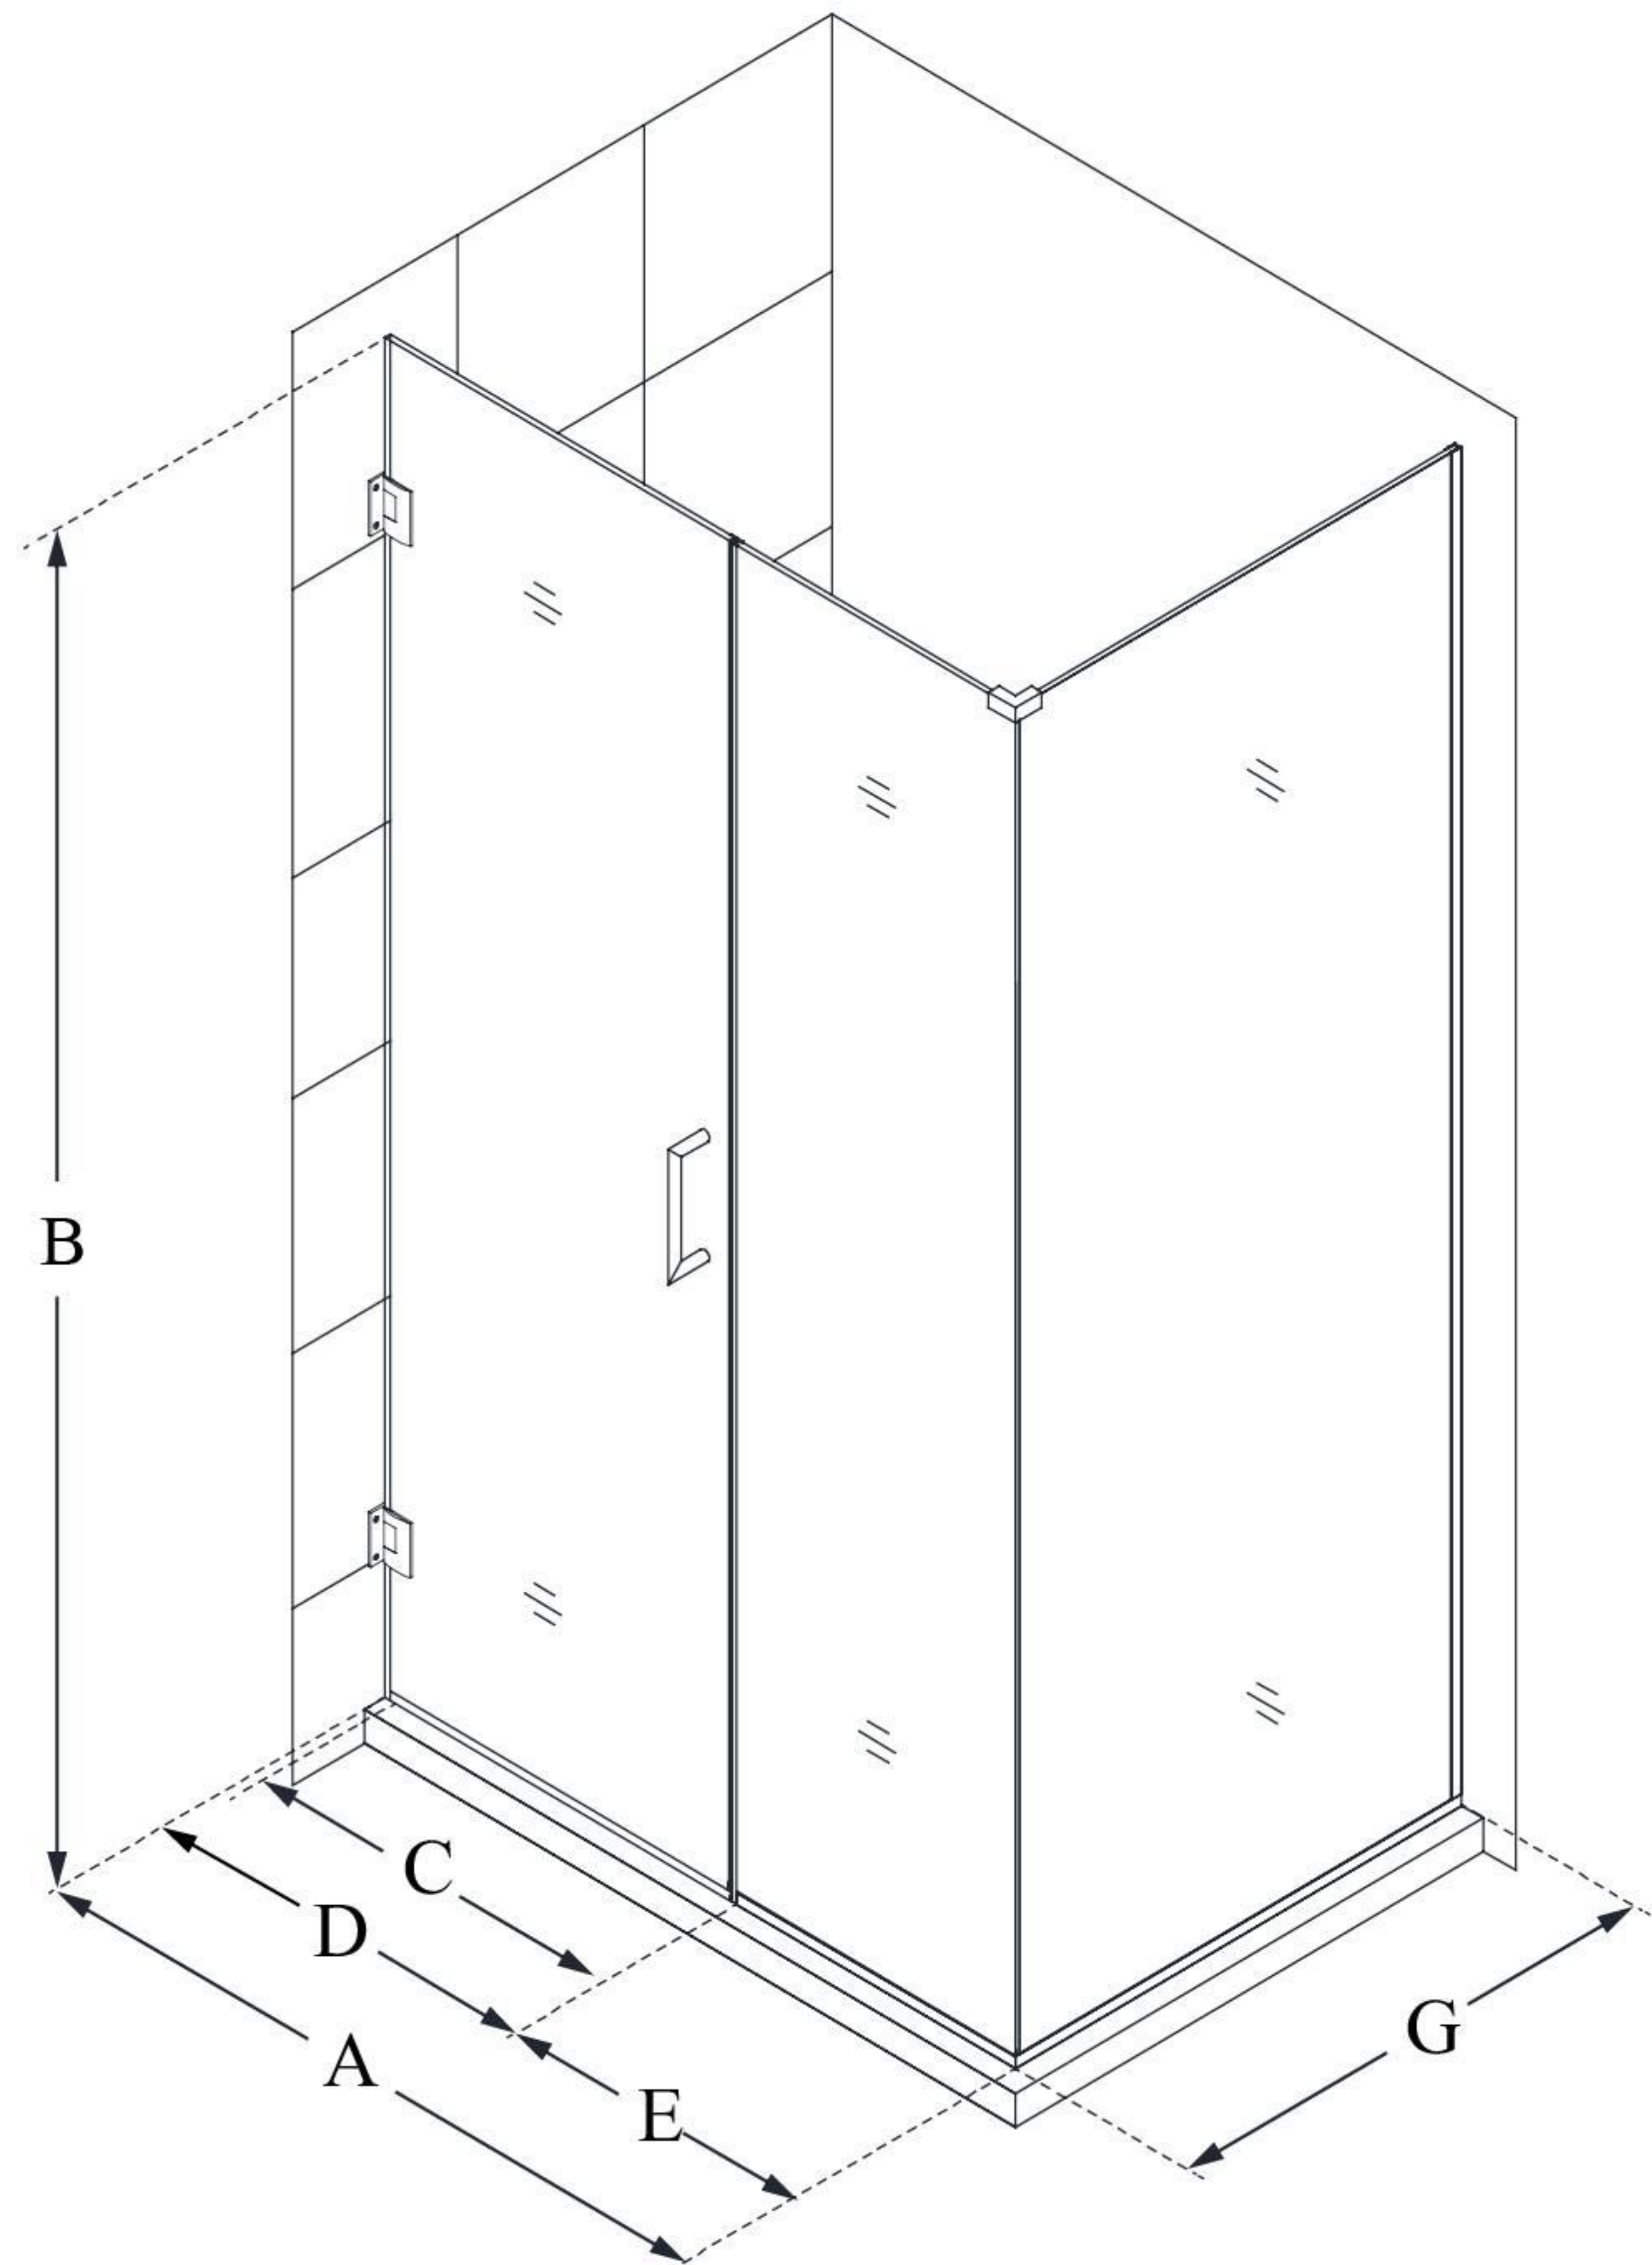

SHEN-24320340

UNIDOOR PLUS

DreamLine Unidoor Plus 32" W
x 34 3/8" D x 72" H Frameless
Hinged Shower Enclosure, Clear
Glass

SWING DOOR

CONFIGURATION DIMENSIONS:

A: 32"

MODEL WIDTH

B: 72"

MODEL HEIGHT

C: 25"

ACCESS WIDTH

D: 26"

DOOR WIDTH

E: 6"

INLINE PANEL WIDTH

G: 34 3/8"

RETURN PANEL WIDTH

DreamLine reserves the right to update or modify the hardware or materials pictured without prior notice for the purpose of product improvement and customer satisfaction.