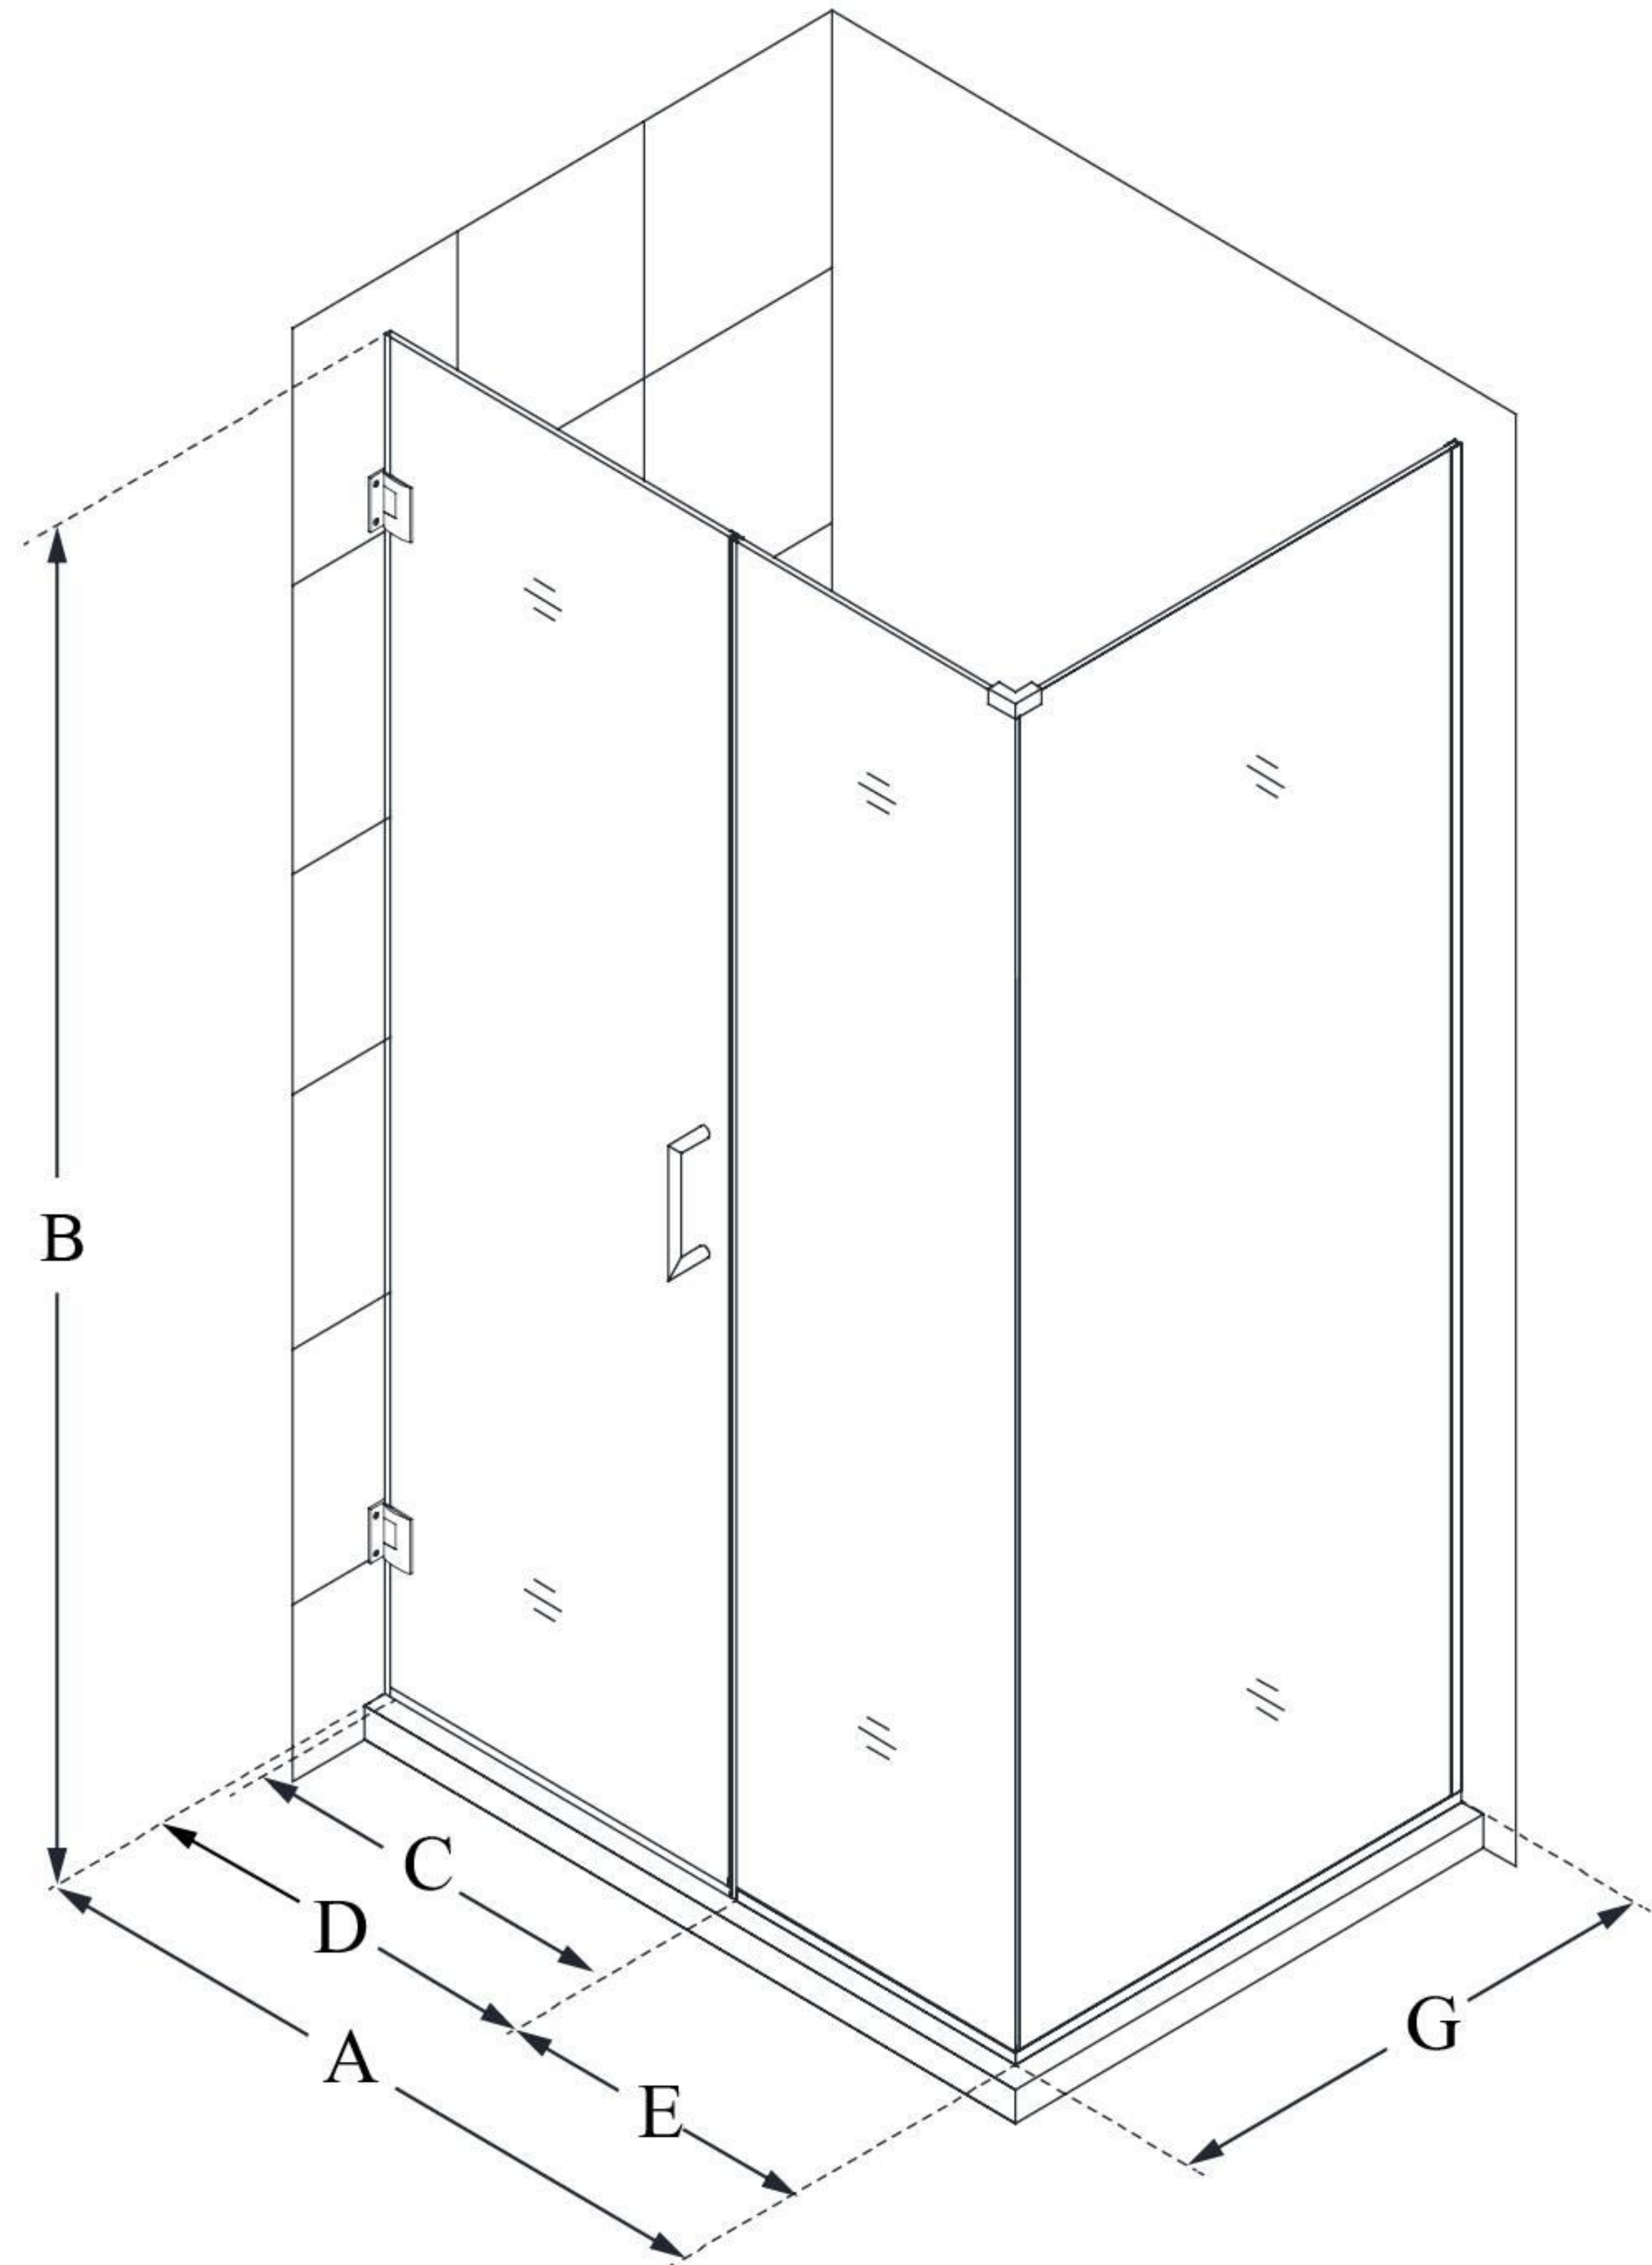

# UNIDOOR PLUS

DreamLine Unidoor Plus 32" W  
x 30 3/8" D x 72" H Frameless  
Hinged Shower Enclosure, Clear  
Glass

**SWING DOOR**

## CONFIGURATION DIMENSIONS:

**A: 32"**

MODEL WIDTH

**B: 72"**

MODEL HEIGHT

**C: 25"**

ACCESS WIDTH

**D: 26"**

DOOR WIDTH

**E: 6"**

INLINE PANEL WIDTH

**G: 30 3/8"**

RETURN PANEL WIDTH

DreamLine reserves the right to update or modify the hardware or materials pictured without prior notice for the purpose of product improvement and customer satisfaction.