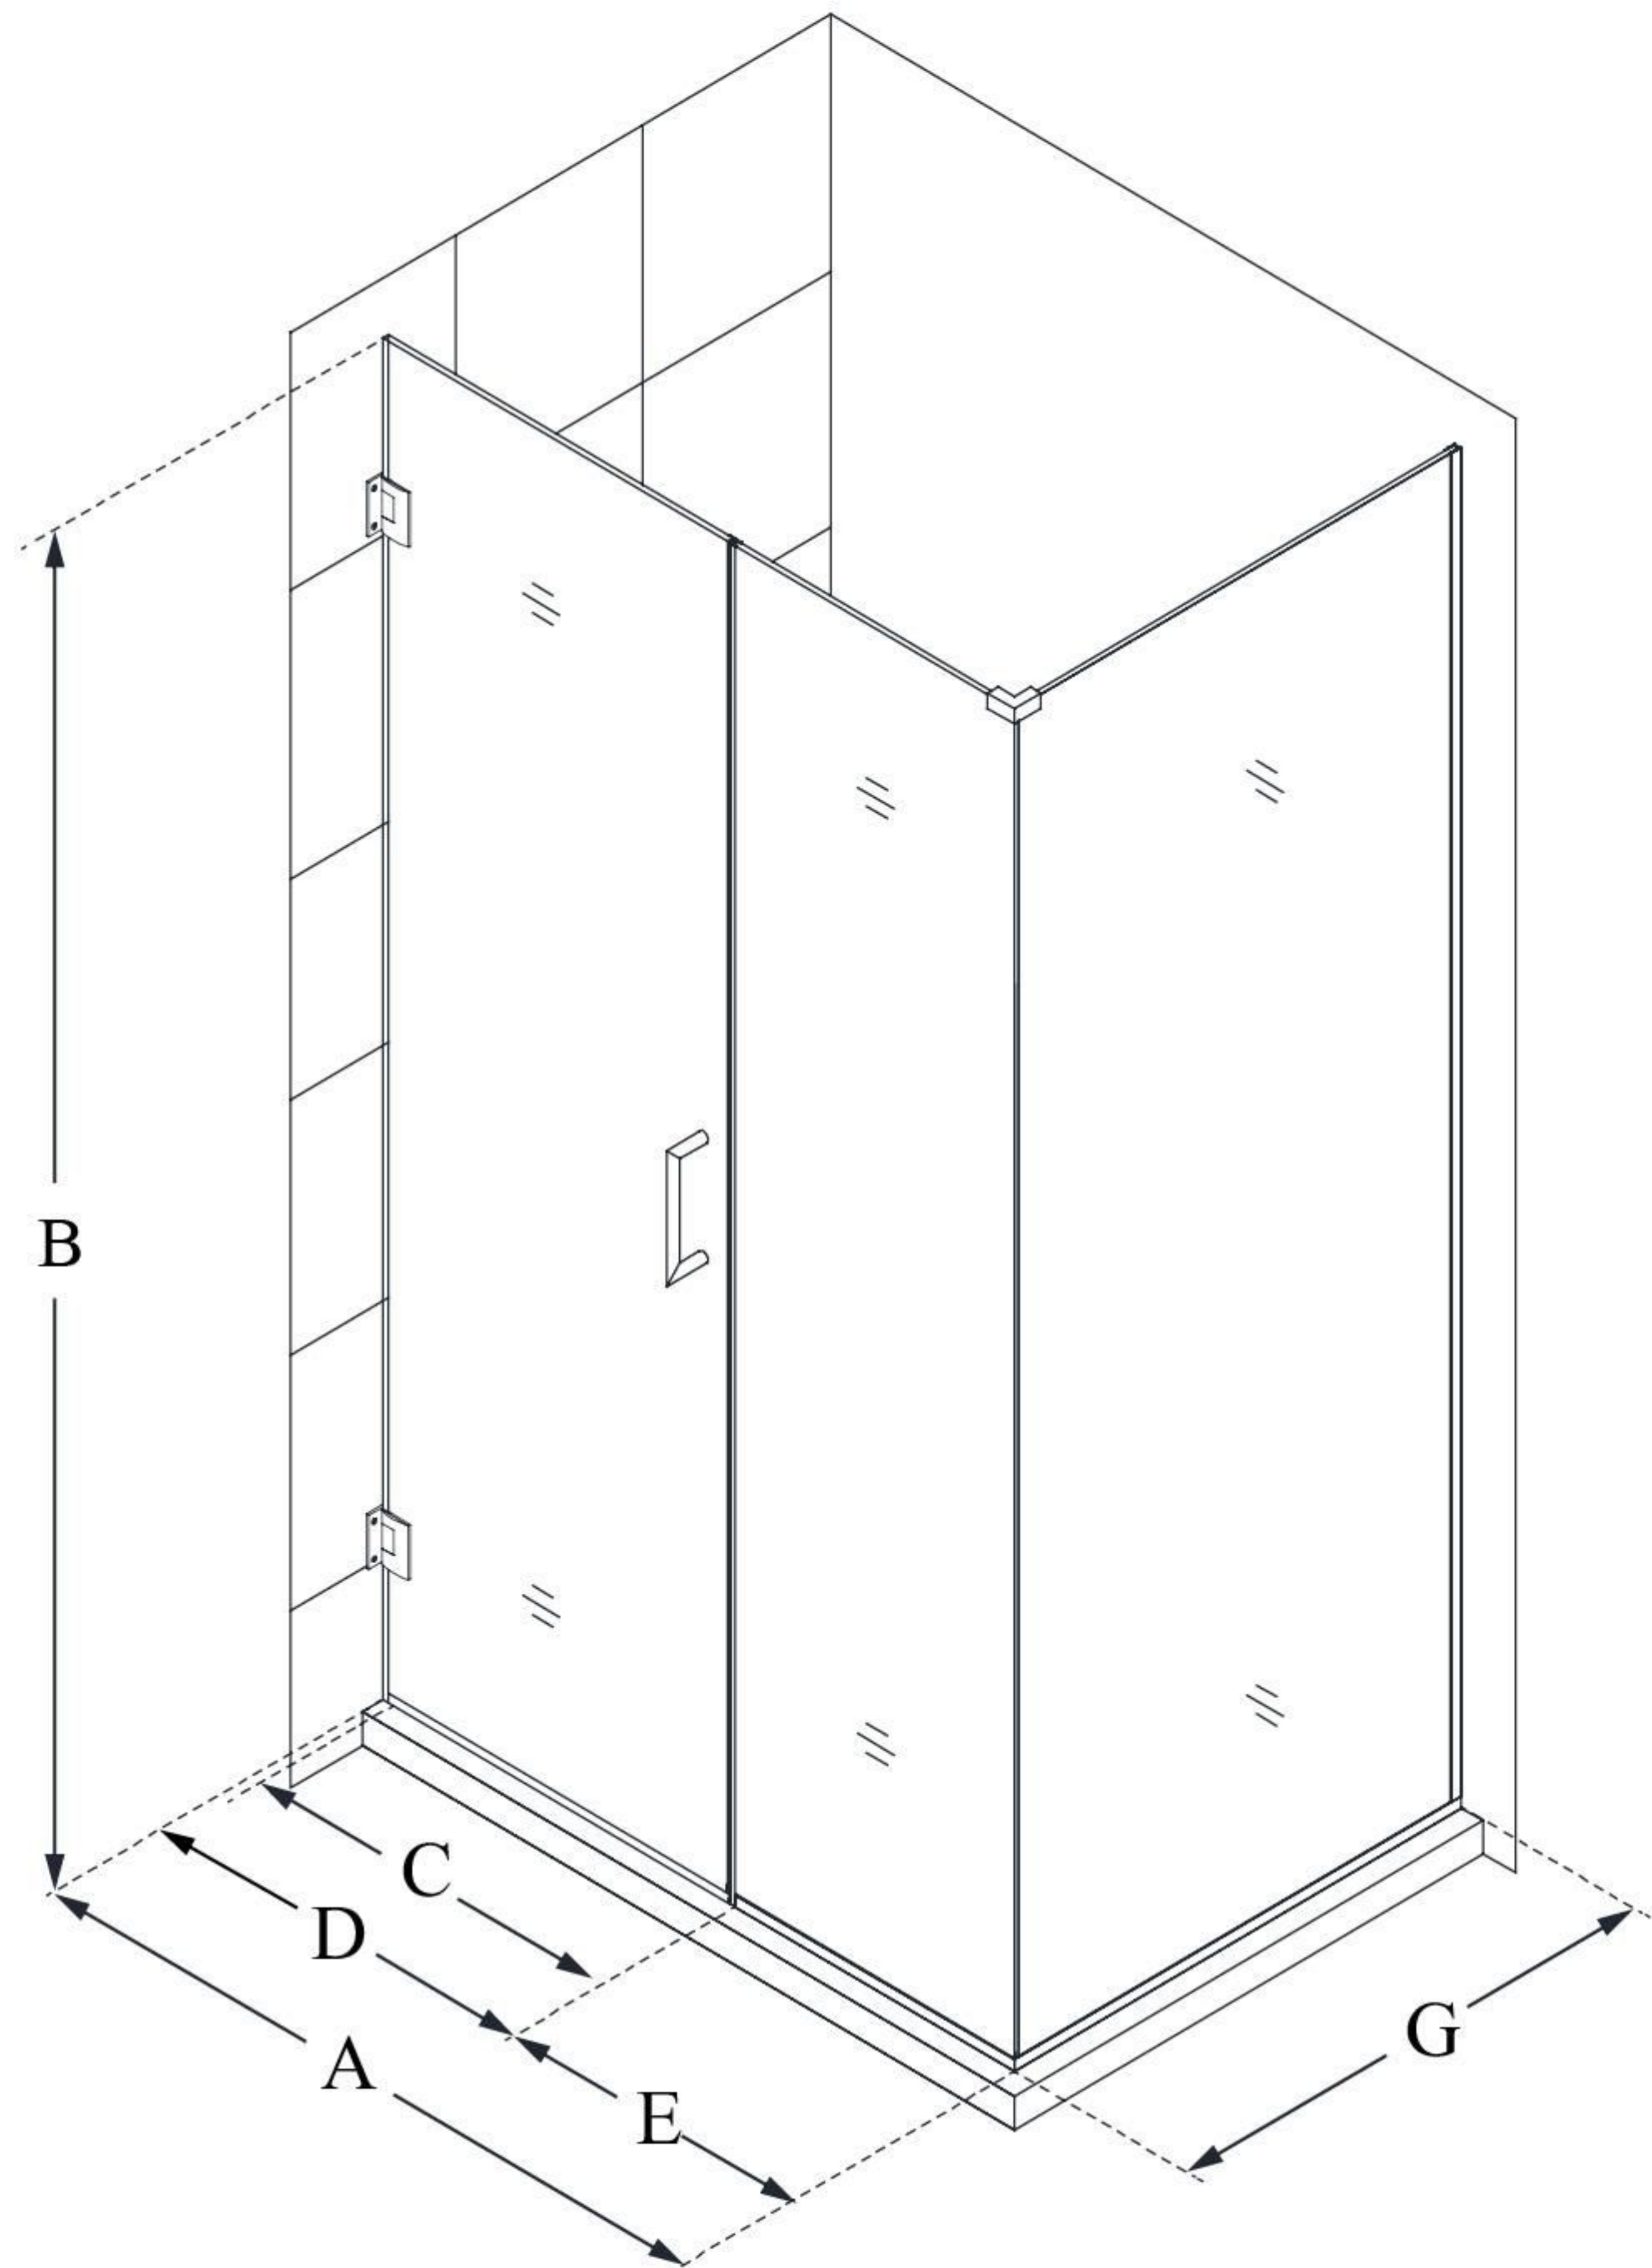

SHEN-24315340

UNIDOOR PLUS

DreamLine Unidoor Plus 31 1/2"
W x 34 3/8" D x 72" H Frameless
Hinged Shower Enclosure, Clear
Glass

SWING DOOR

CONFIGURATION DIMENSIONS:

A: 31 1/2"

MODEL WIDTH

B: 72"

MODEL HEIGHT

C: 24"

ACCESS WIDTH

D: 25"

DOOR WIDTH

E: 6 1/2"

INLINE PANEL WIDTH

G: 34 3/8"

RETURN PANEL WIDTH

DreamLine reserves the right to update or modify the hardware or materials pictured without prior notice for the purpose of product improvement and customer satisfaction.