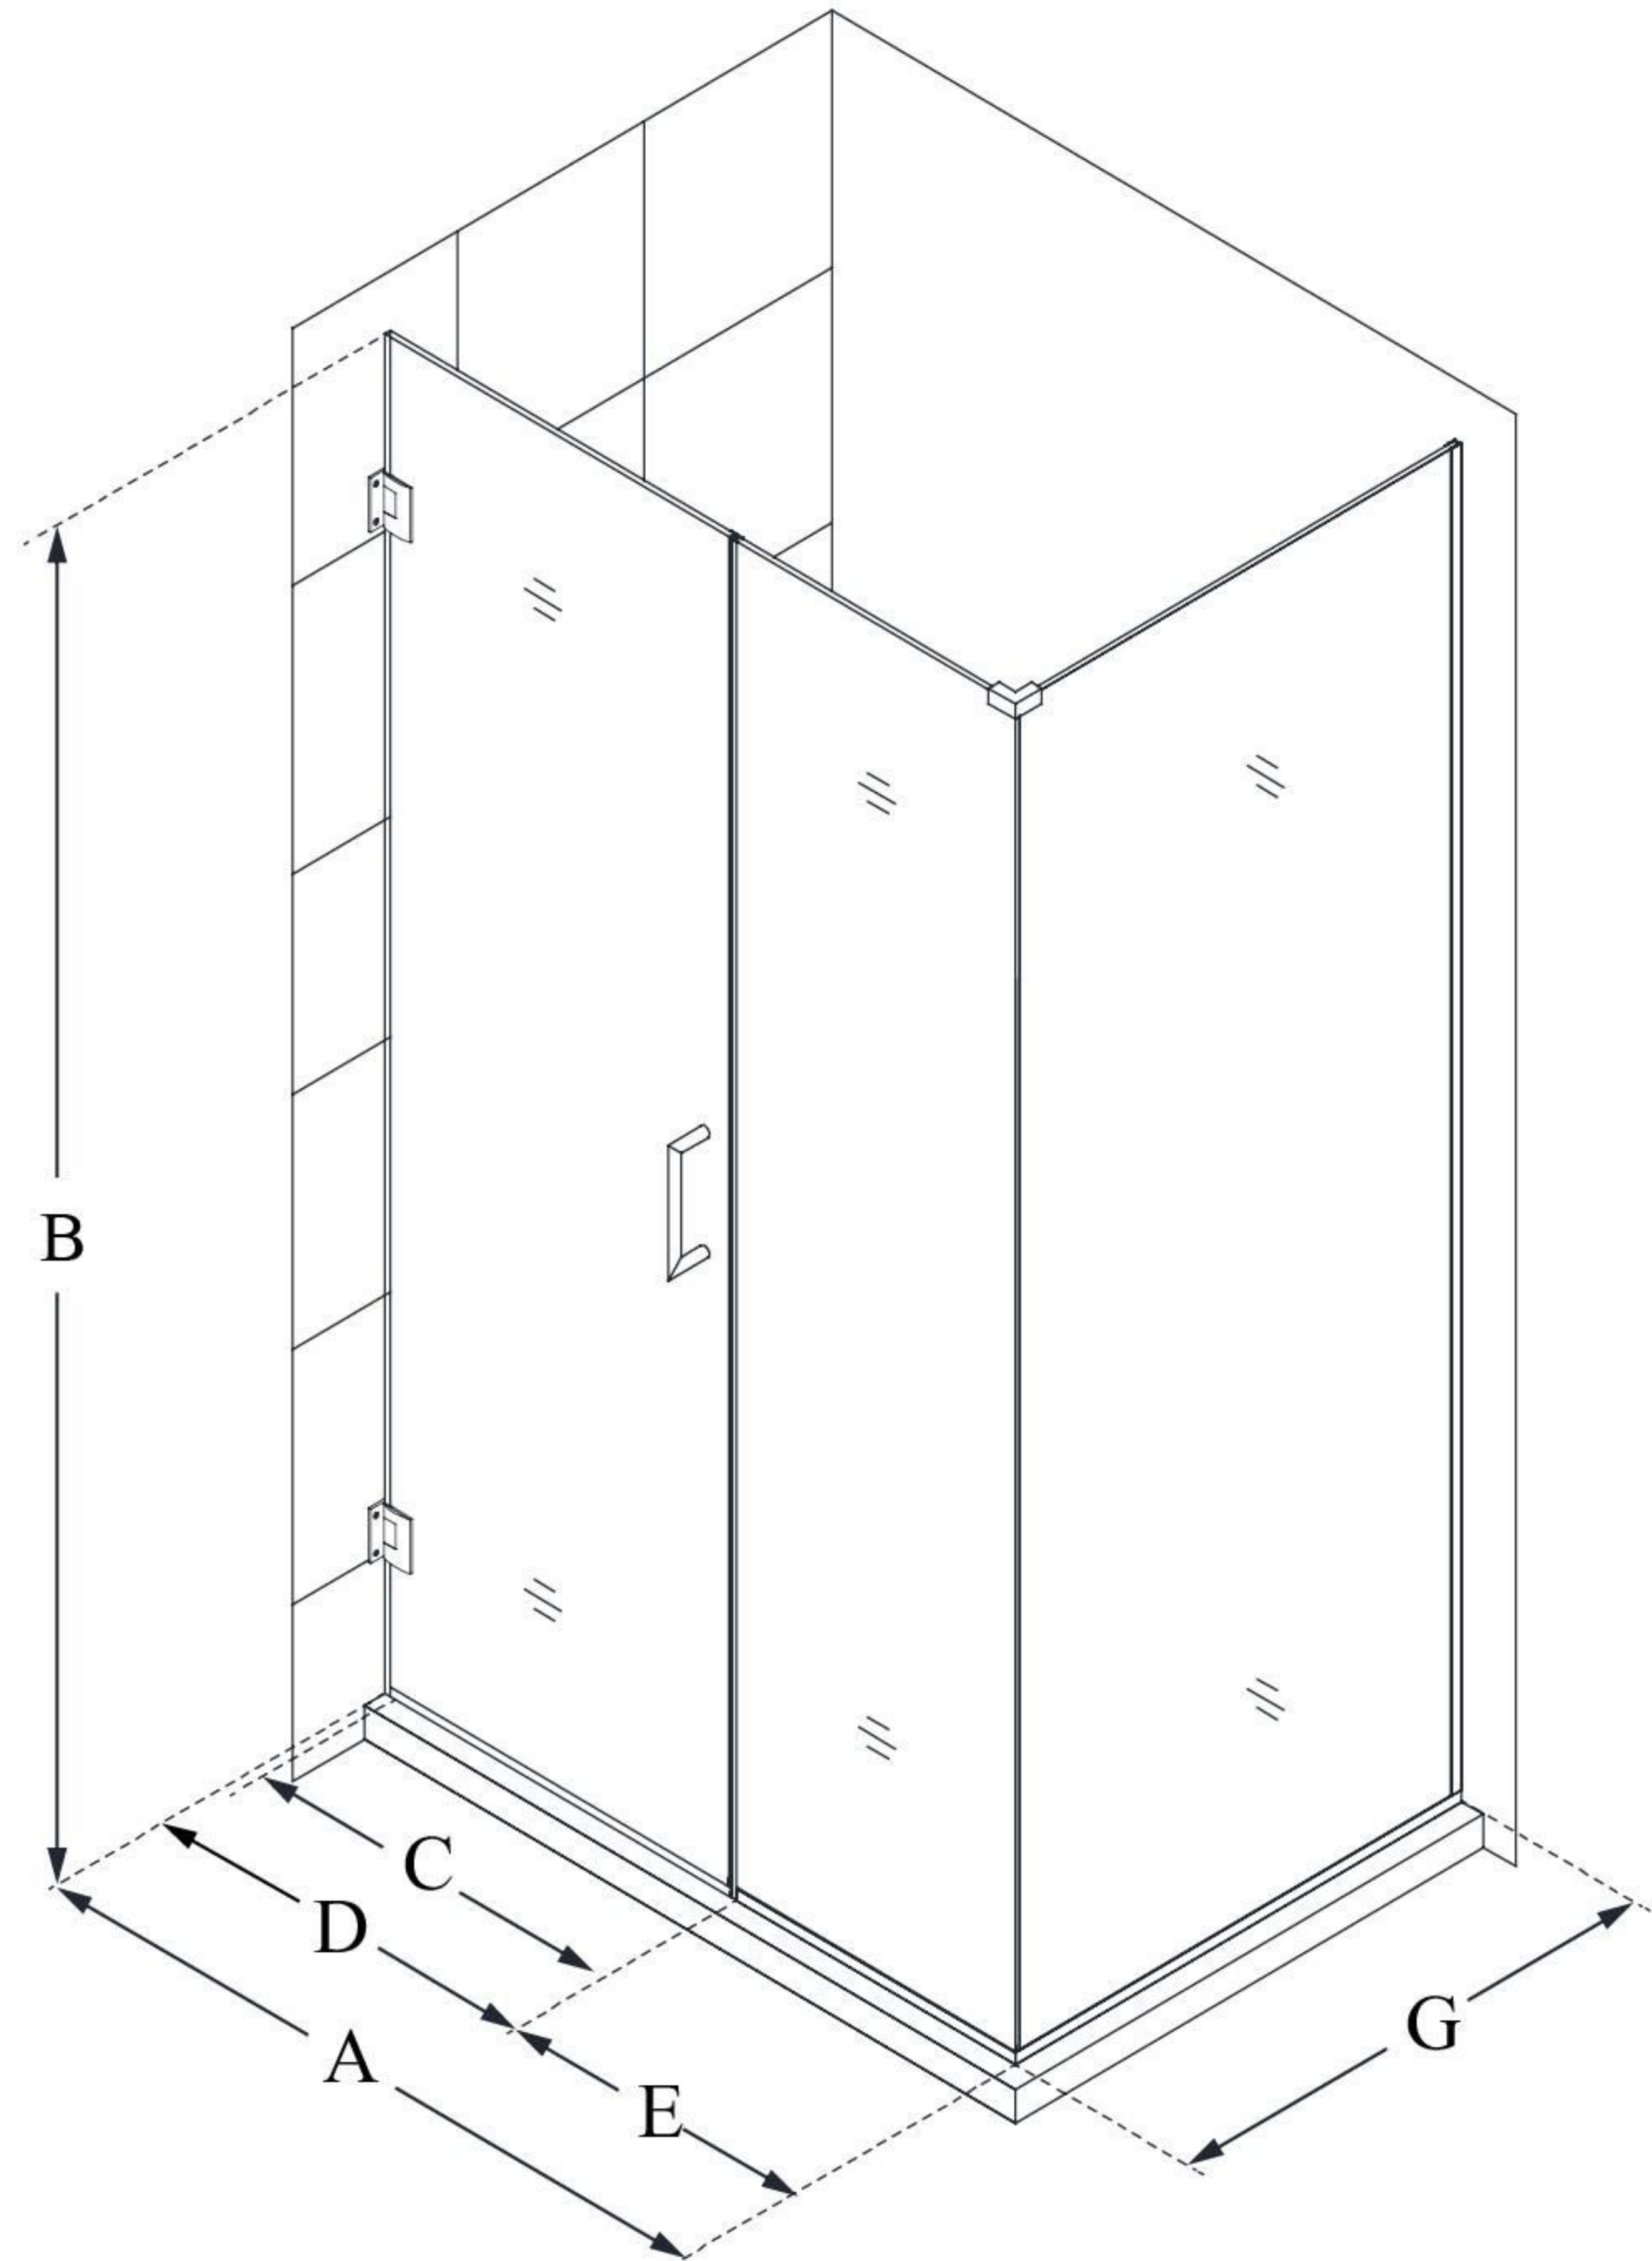

SHEN-24315300

UNIDOOR PLUS

DreamLine Unidoor Plus 31 1/2"
W x 30 3/8" D x 72" H Frameless
Hinged Shower Enclosure, Clear
Glass

SWING DOOR

CONFIGURATION DIMENSIONS:

A: 31 1/2"

MODEL WIDTH

B: 72"

MODEL HEIGHT

C: 24"

ACCESS WIDTH

D: 25"

DOOR WIDTH

E: 6 1/2"

INLINE PANEL WIDTH

G: 30 3/8"

RETURN PANEL WIDTH

DreamLine reserves the right to update or modify the hardware or materials pictured without prior notice for the purpose of product improvement and customer satisfaction.