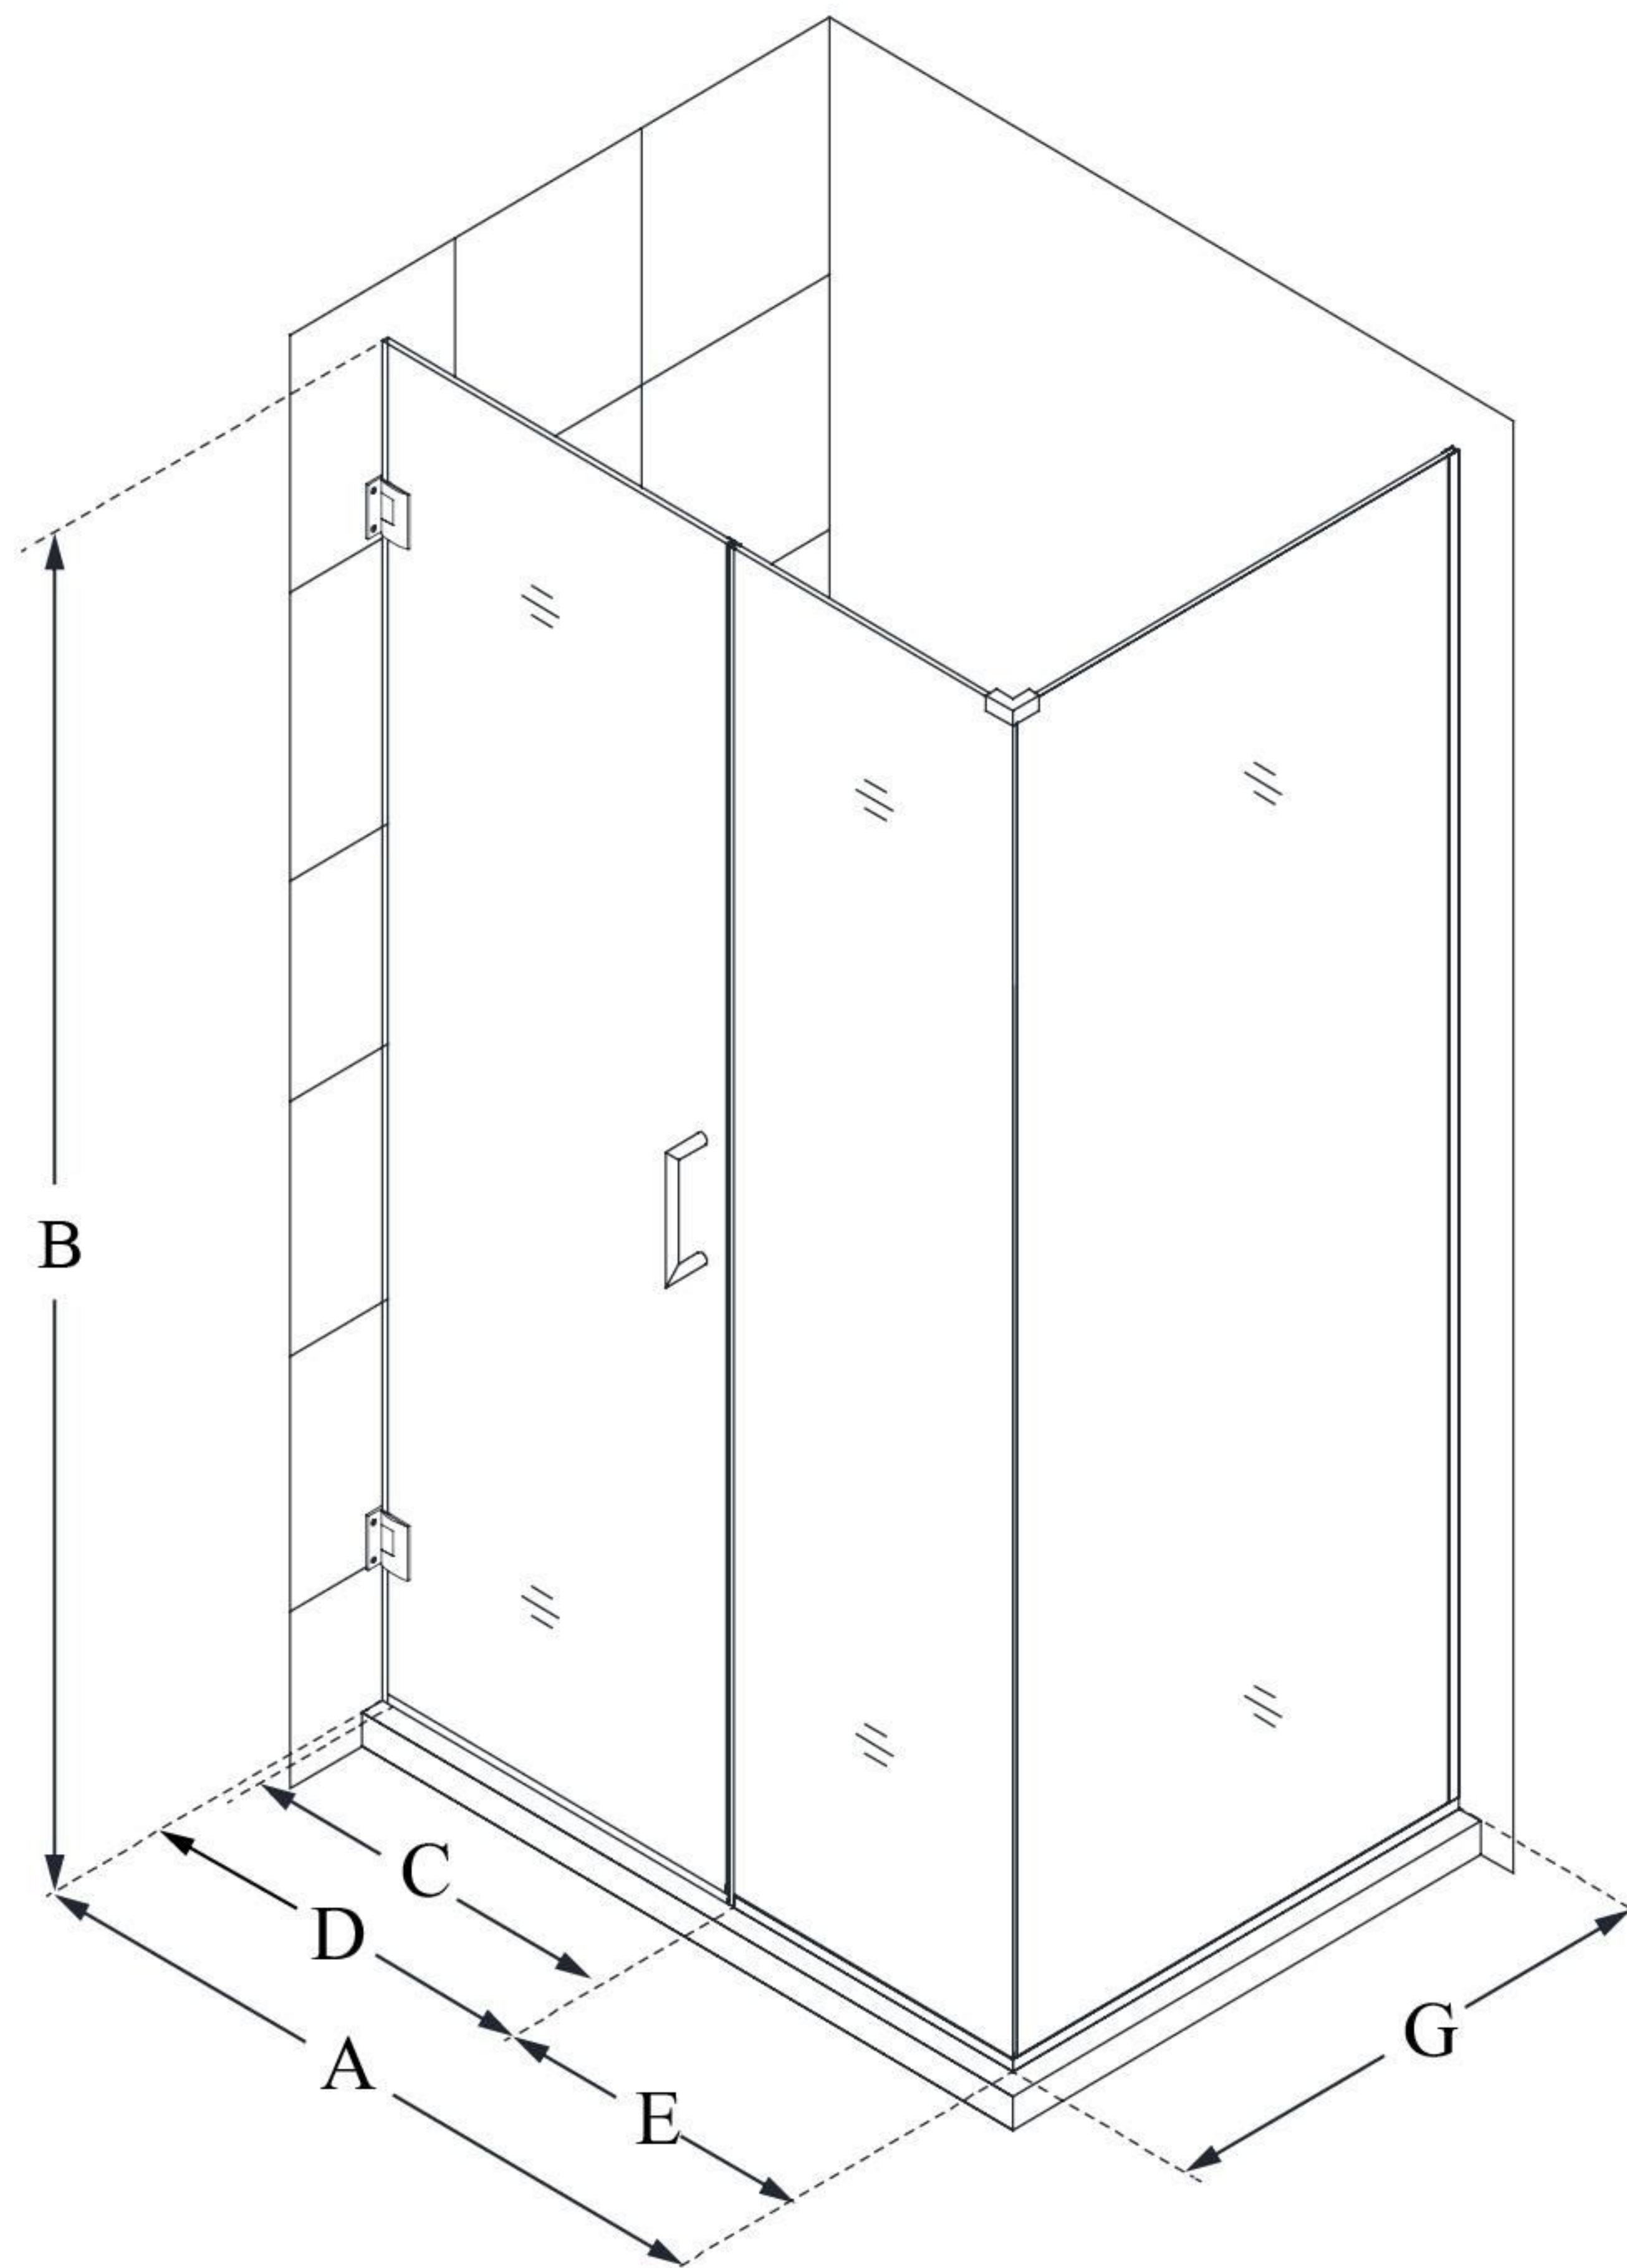

SHEN-24310340

UNIDOOR PLUS

DreamLine Unidoor Plus 31" W x 34 3/8" D x 72" H Frameless Hinged Shower Enclosure, Clear Glass

SWING DOOR

CONFIGURATION DIMENSIONS:

A: 31"

MODEL WIDTH

B: 72"

MODEL HEIGHT

C: 24"

ACCESS WIDTH

D: 25"

DOOR WIDTH

E: 6"

INLINE PANEL WIDTH

G: 34 3/8"

RETURN PANEL WIDTH

DreamLine reserves the right to update or modify the hardware or materials pictured without prior notice for the purpose of product improvement and customer satisfaction.