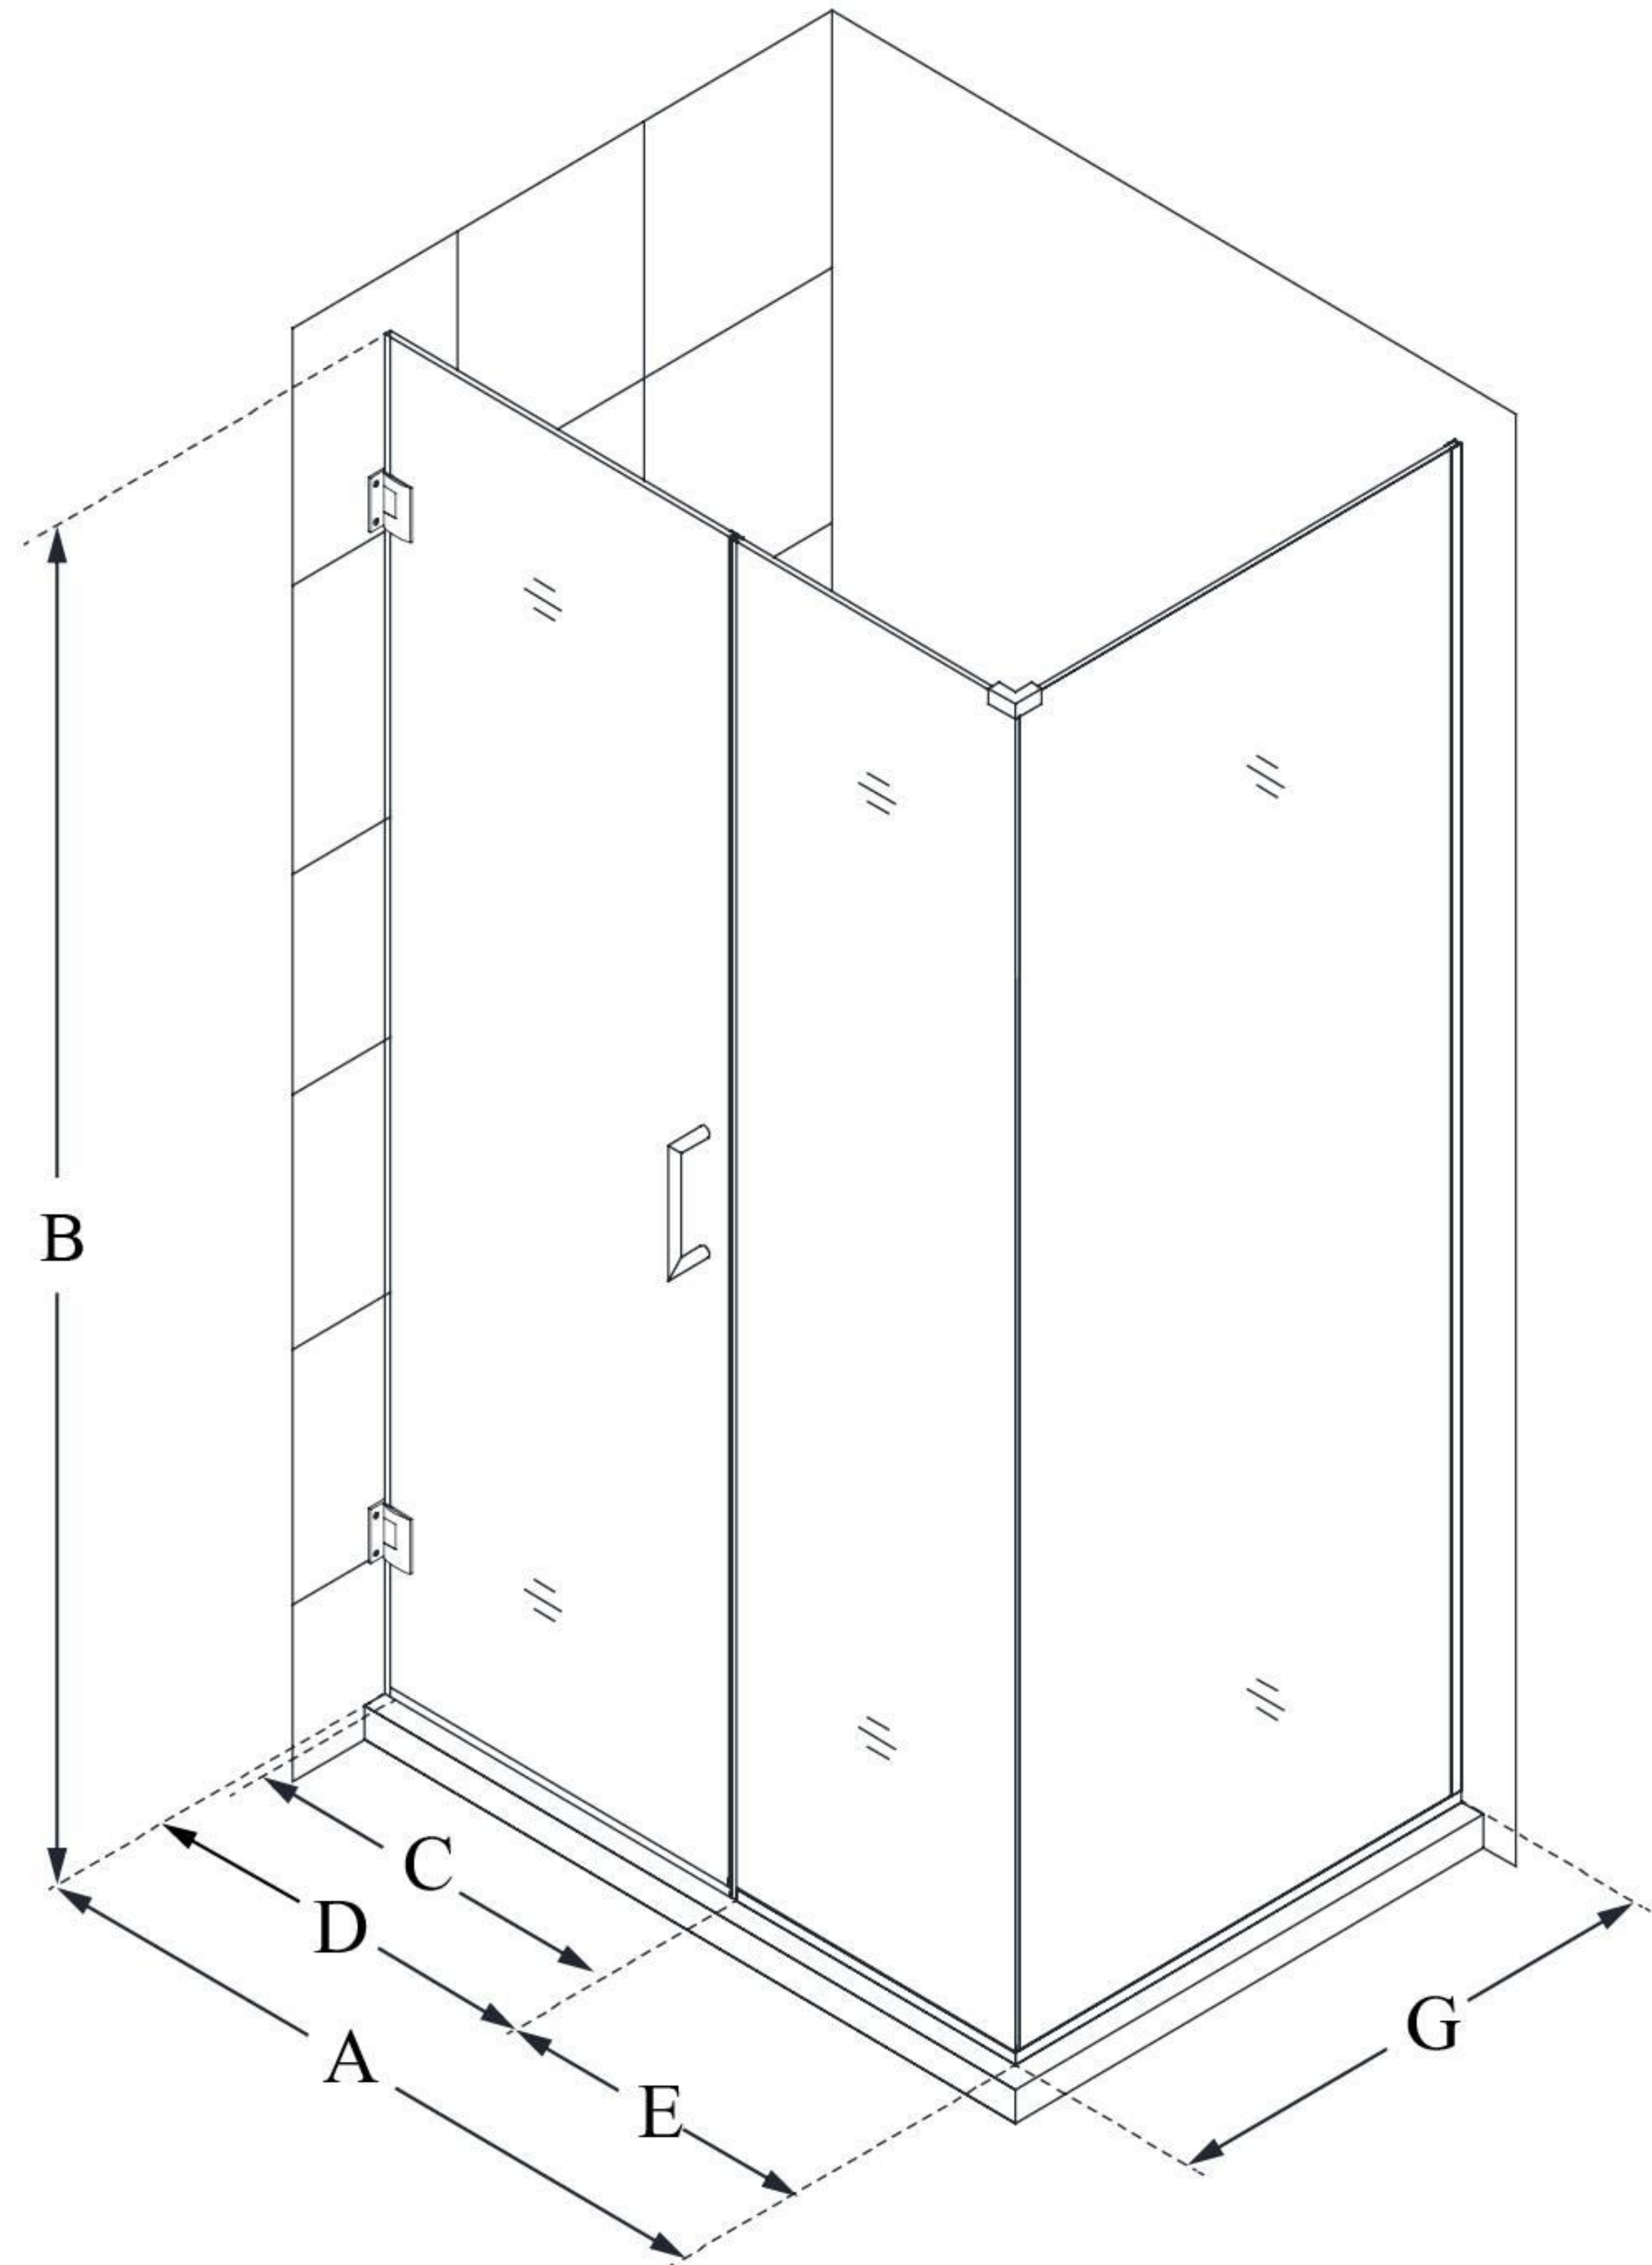

SHEN-24310300

UNIDOOR PLUS

DreamLine Unidoor Plus 31" W x 30
3/8" D x 72" H Frameless Hinged
Shower Enclosure, Clear Glass

SWING DOOR

CONFIGURATION DIMENSIONS:

A: 31"

MODEL WIDTH

B: 72"

MODEL HEIGHT

C: 24"

ACCESS WIDTH

D: 25"

DOOR WIDTH

E: 6"

INLINE PANEL WIDTH

G: 30 3/8"

RETURN PANEL WIDTH

DreamLine reserves the right to update or modify the hardware or materials pictured without prior notice for the purpose of product improvement and customer satisfaction.