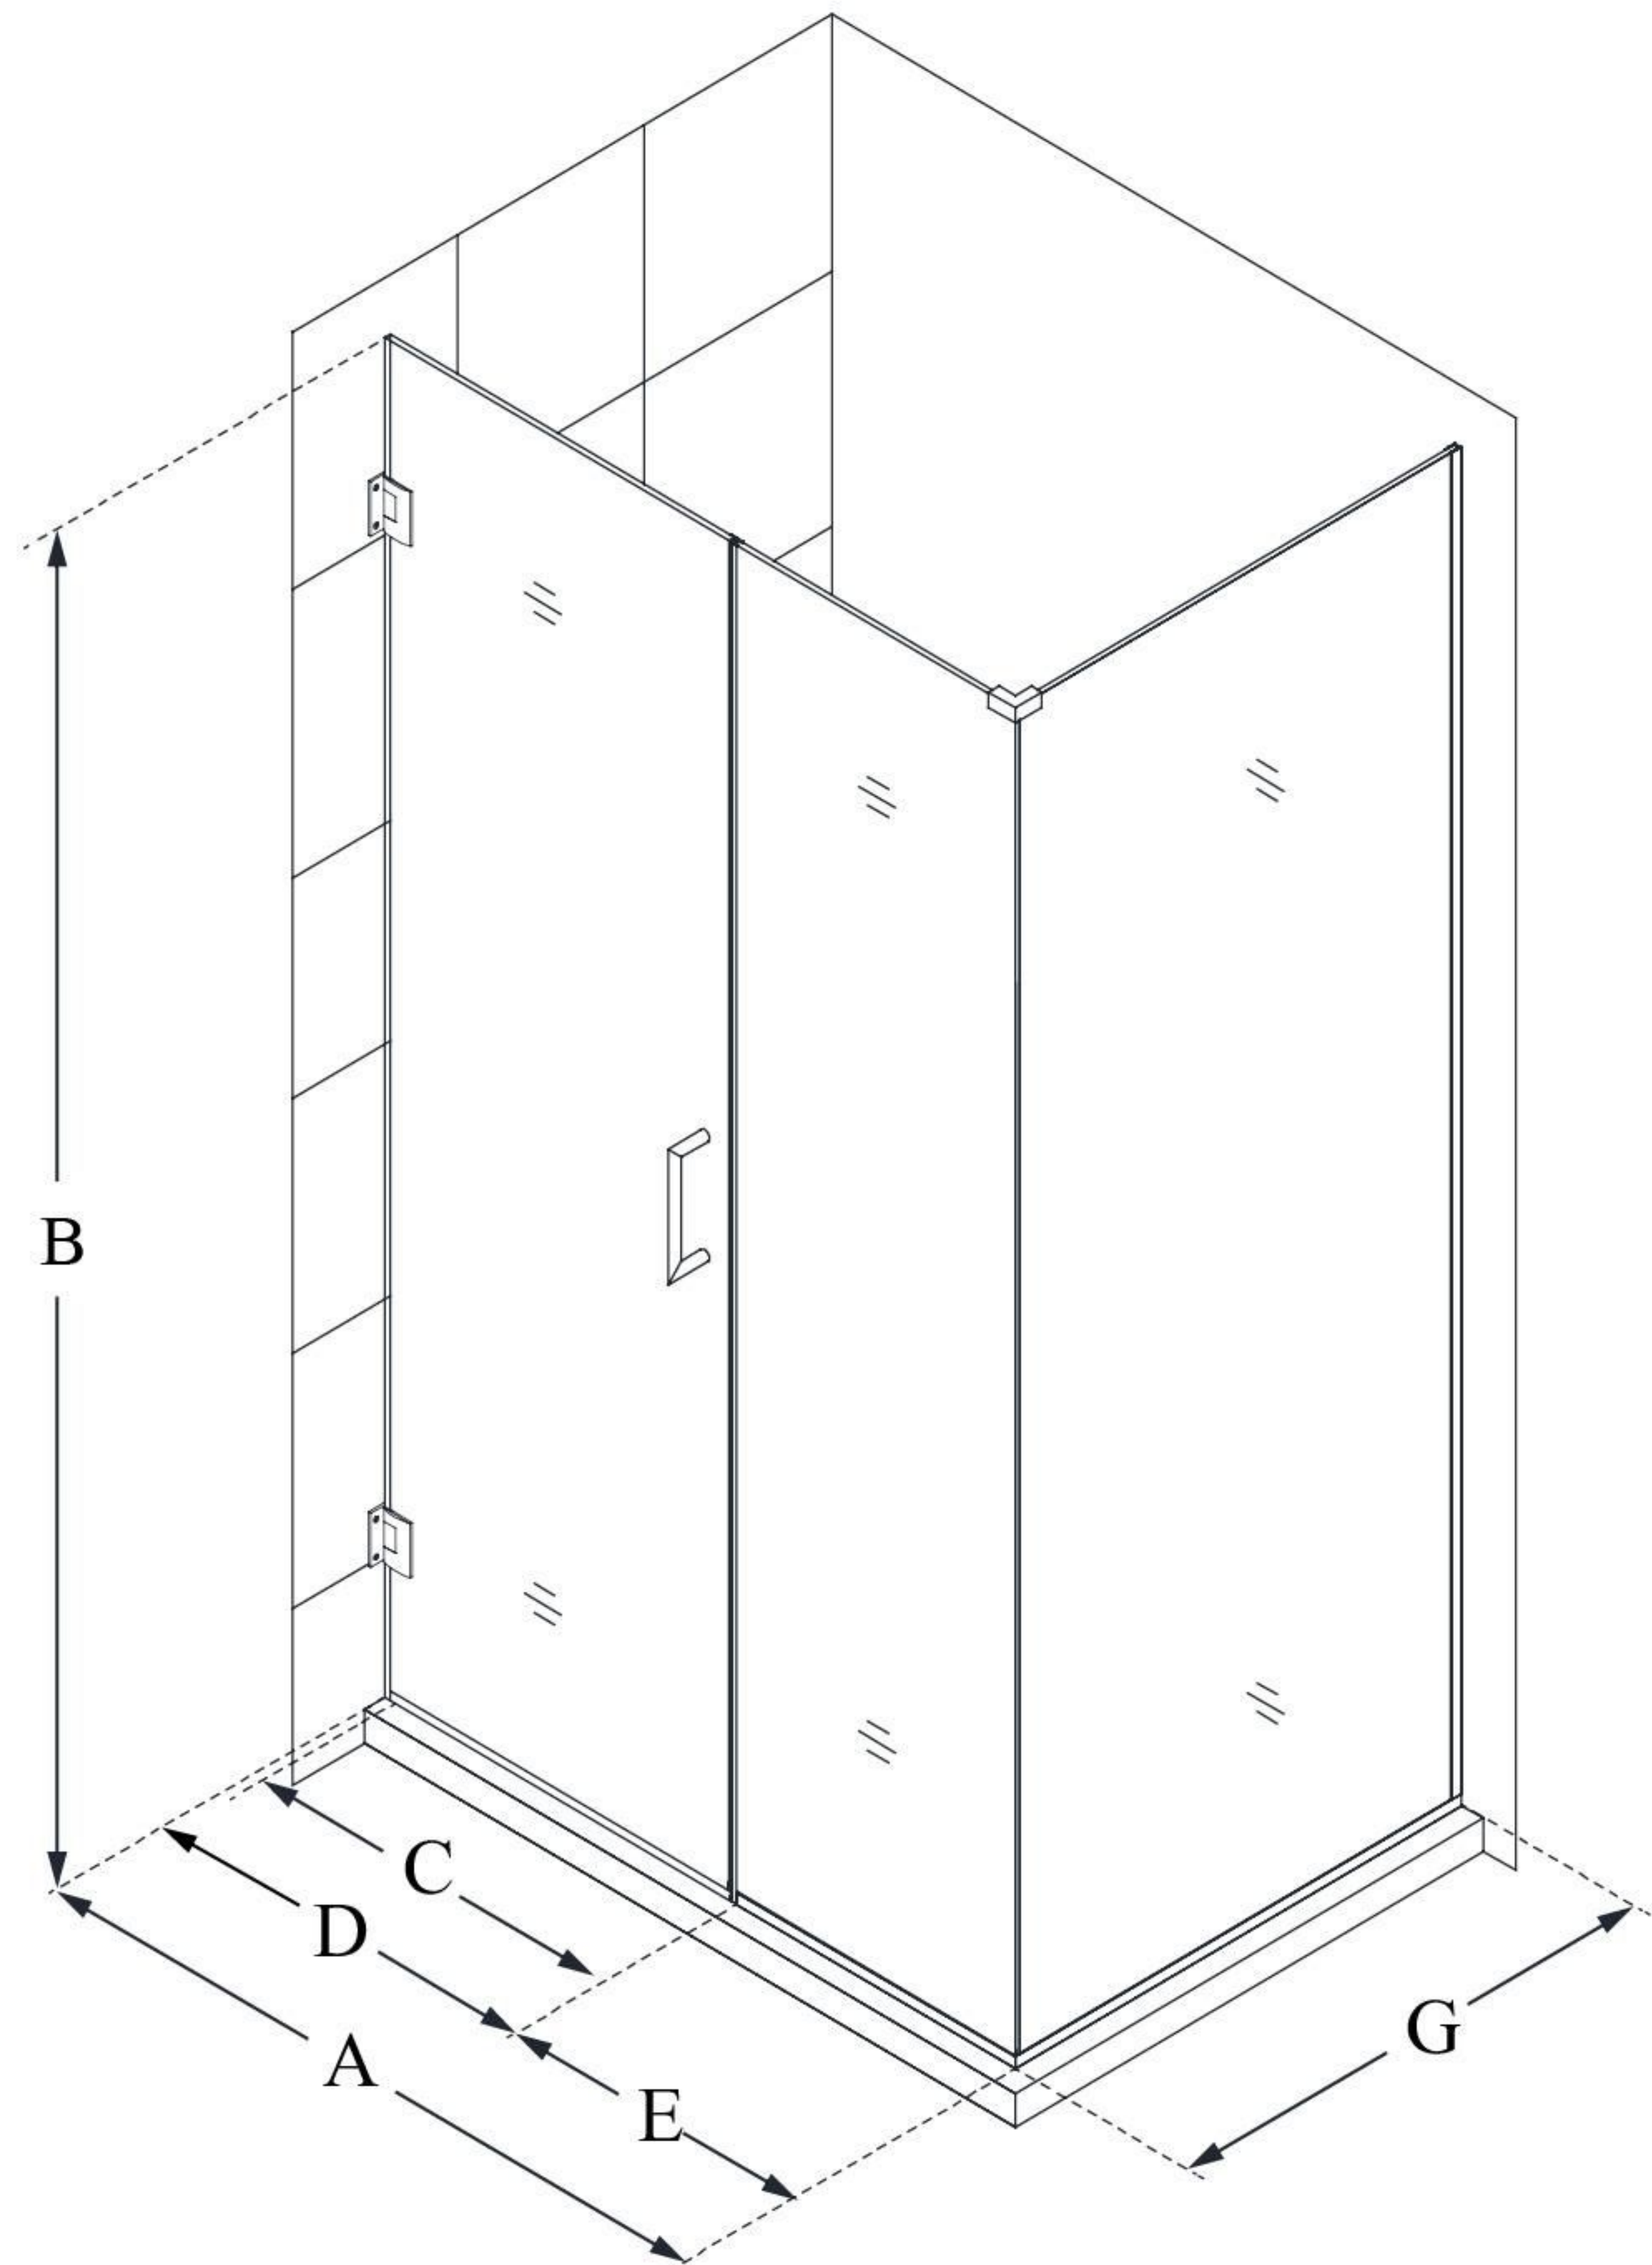

# UNIDOOR PLUS

DreamLine Unidoor Plus 30 1/2"  
W x 34 3/8" D x 72" H Frameless  
Hinged Shower Enclosure, Clear  
Glass

**SWING DOOR**

## CONFIGURATION DIMENSIONS:

**A: 30 1/2"**

MODEL WIDTH

**B: 72"**

MODEL HEIGHT

**C: 23"**

ACCESS WIDTH

**D: 24"**

DOOR WIDTH

**E: 6 1/2"**

INLINE PANEL WIDTH

**G: 34 3/8"**

RETURN PANEL WIDTH

DreamLine reserves the right to update or modify the hardware or materials pictured without prior notice for the purpose of product improvement and customer satisfaction.