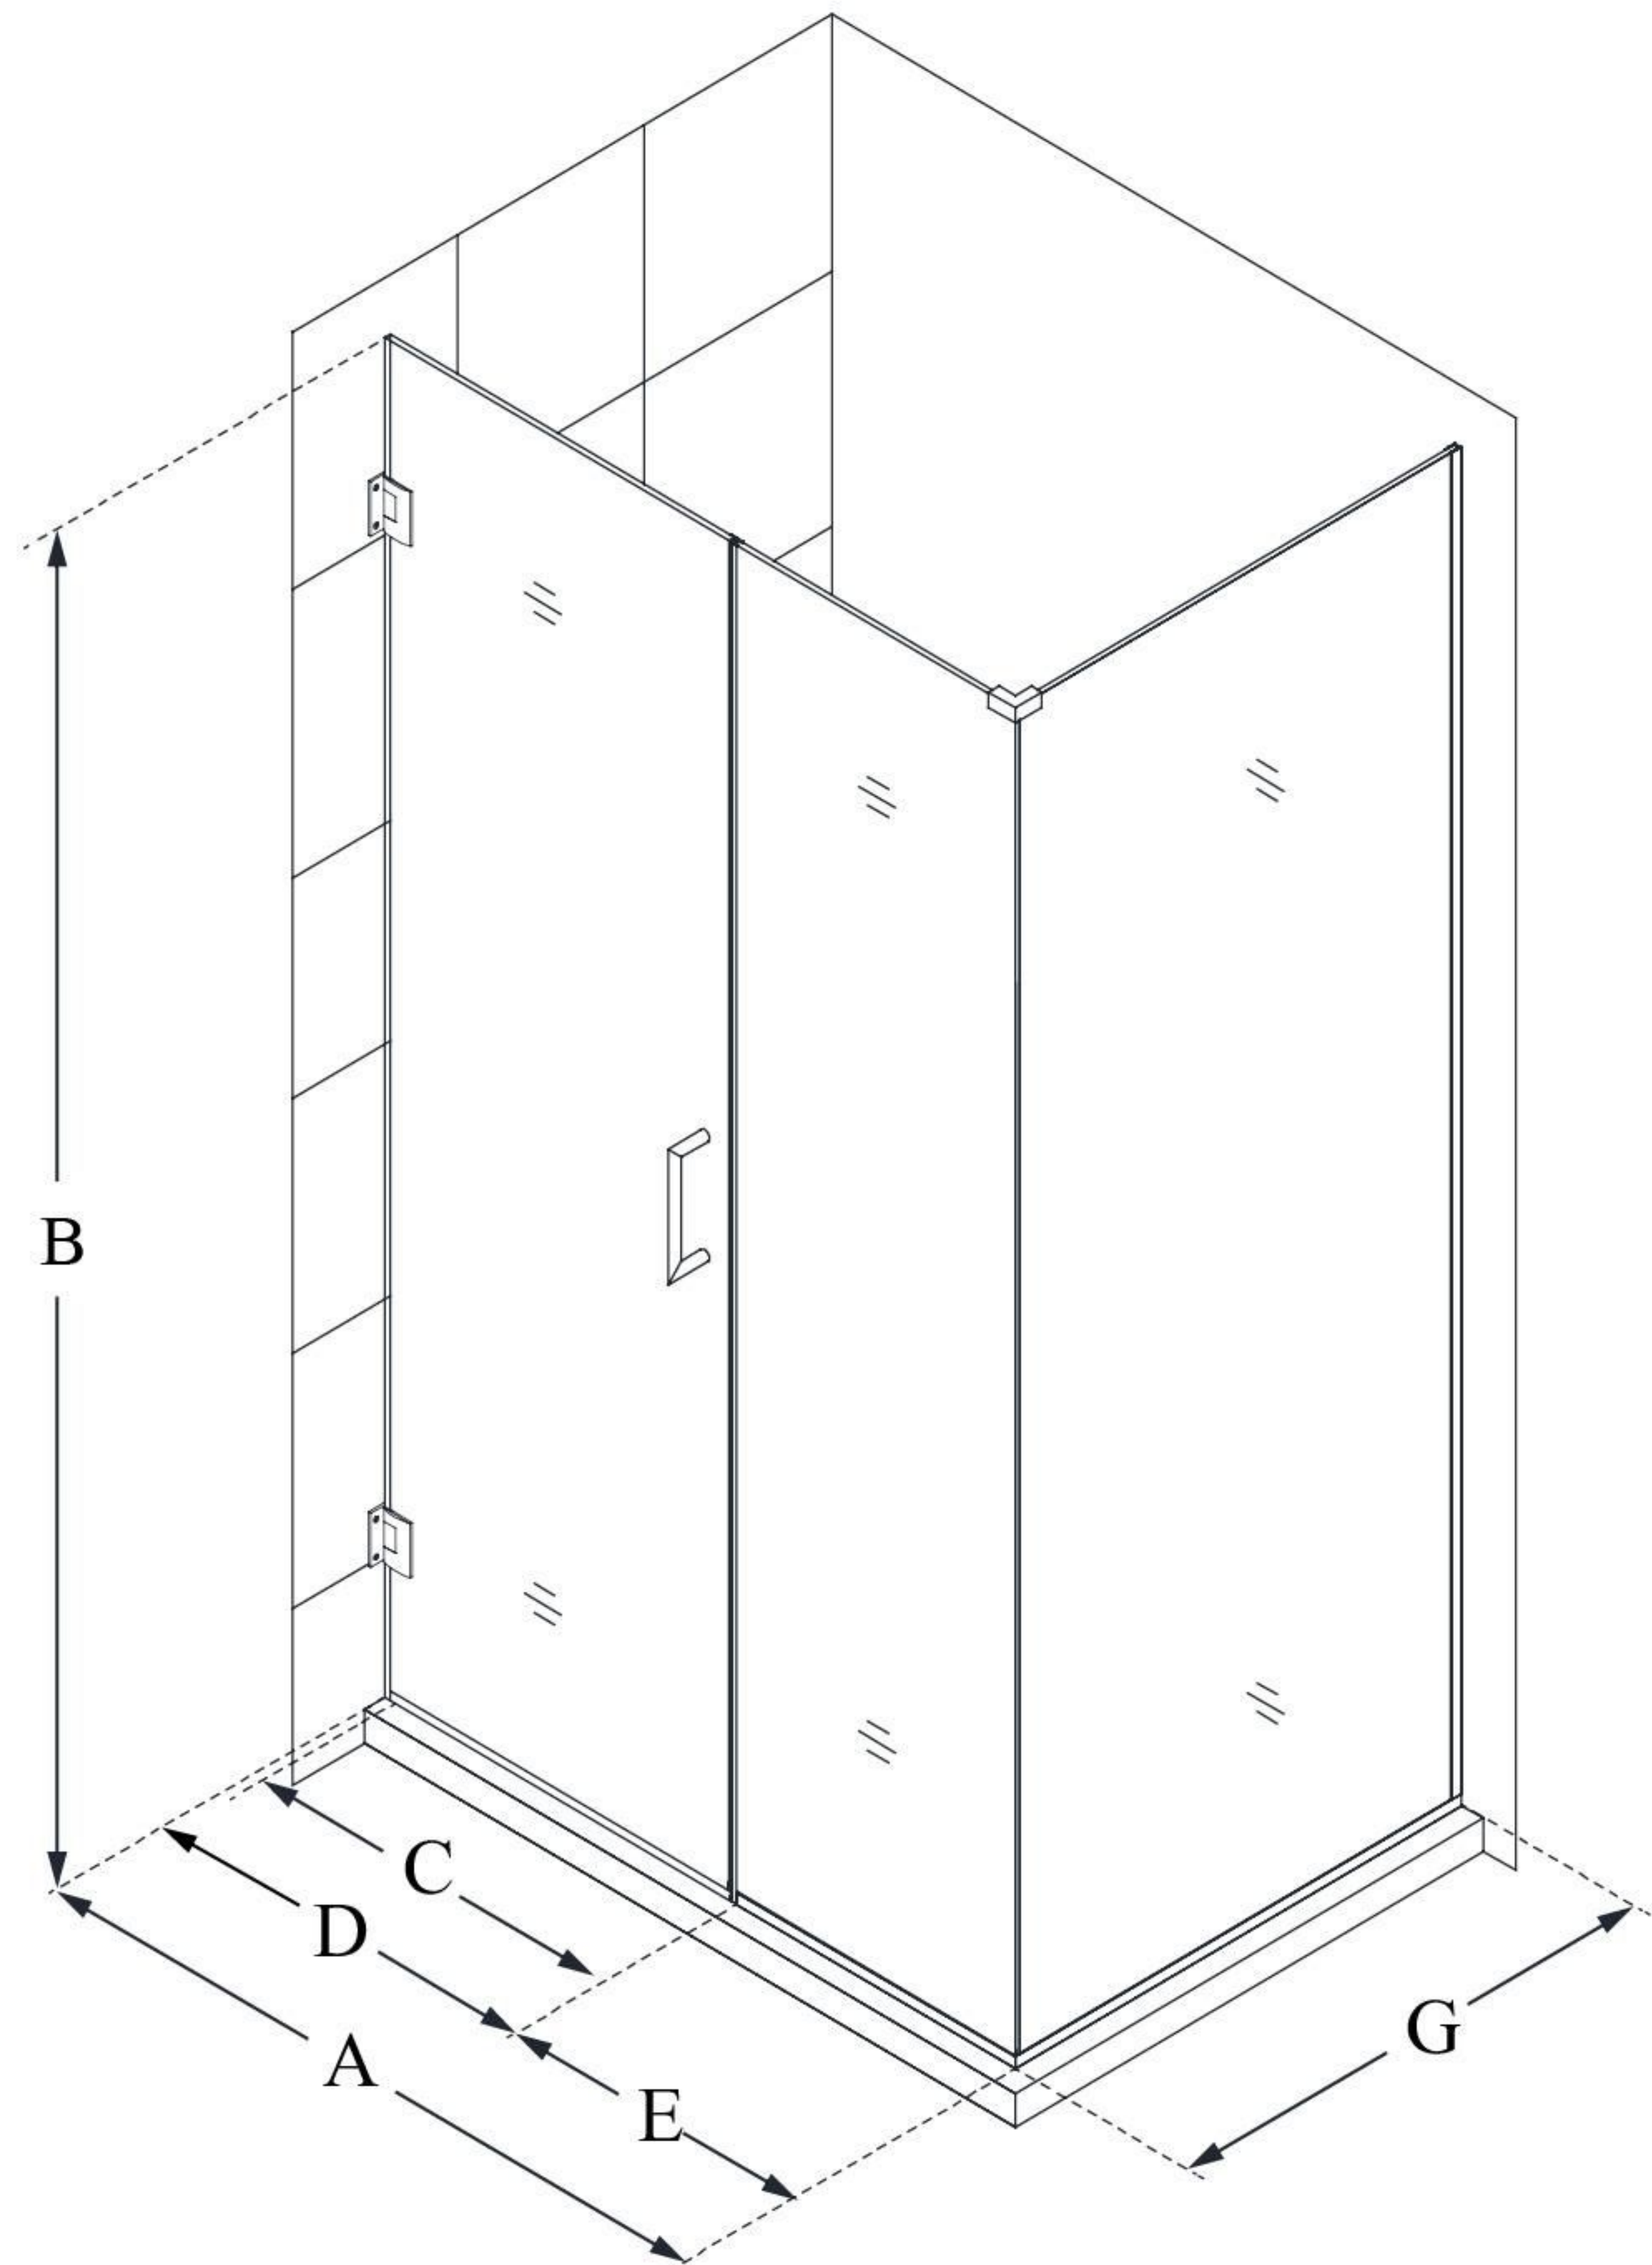

SHEN-24305300

UNIDOOR PLUS

DreamLine Unidoor Plus 30 1/2"
W x 30 3/8" D x 72" H Frameless
Hinged Shower Enclosure, Clear
Glass

SWING DOOR

CONFIGURATION DIMENSIONS:

A: 30 1/2"

MODEL WIDTH

B: 72"

MODEL HEIGHT

C: 23"

ACCESS WIDTH

D: 24"

DOOR WIDTH

E: 6 1/2"

INLINE PANEL WIDTH

G: 30 3/8"

RETURN PANEL WIDTH

DreamLine reserves the right to update or modify the hardware or materials pictured without prior notice for the purpose of product improvement and customer satisfaction.