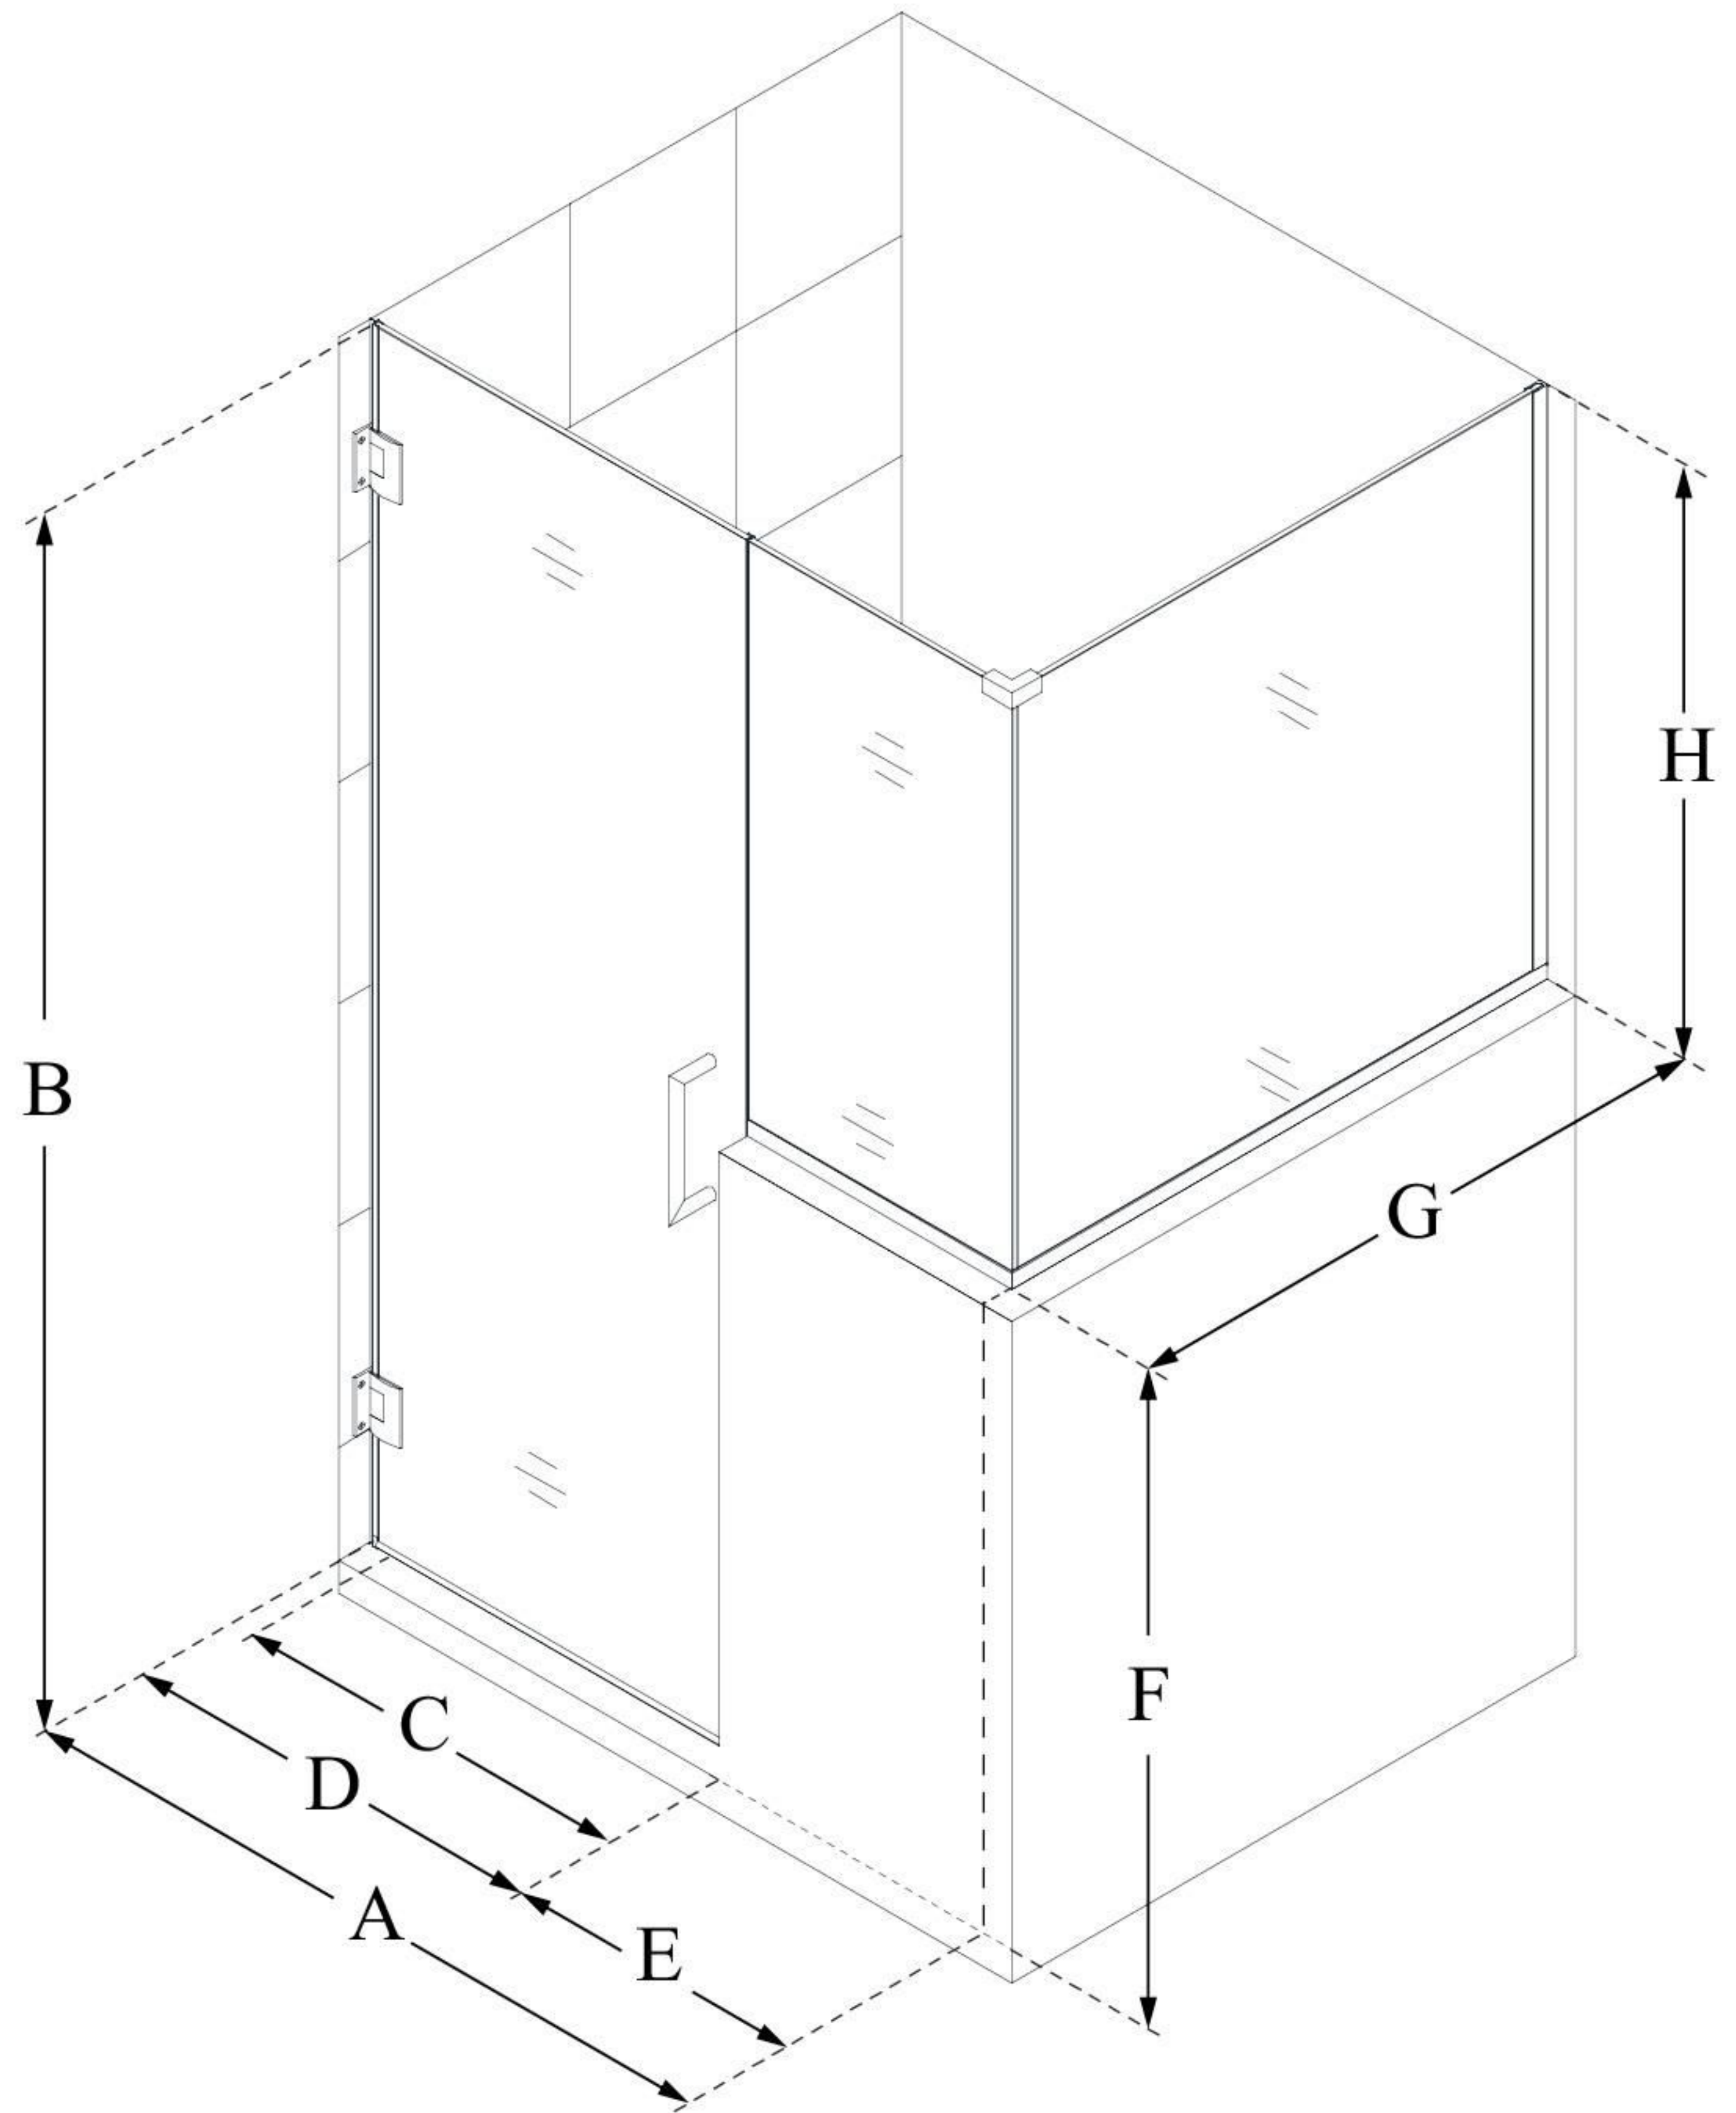

SHEN-2430303636

UNIDOOR PLUS

DreamLine Unidoor Plus 60" W
x 36 3/8" D x 72" H Frameless
Hinged Shower Enclosure, Clear
Glass

SWING DOOR

CONFIGURATION DIMENSIONS:

A: 60"

MODEL WIDTH

B: 72"

MODEL HEIGHT

C: 29"

ACCESS WIDTH

D: 30"

DOOR WIDTH

E: 30"

INLINE BUTTRESS PANEL WIDTH

F: 36"

BUTTRESS WALL HEIGHT

G: 36 3/8"

RETURN BUTTRESS PANEL WIDTH

H: 36"

BUTTRESS GLASS HEIGHT

DreamLine reserves the right to update or modify the hardware or materials pictured without prior notice for the purpose of product improvement and customer satisfaction.