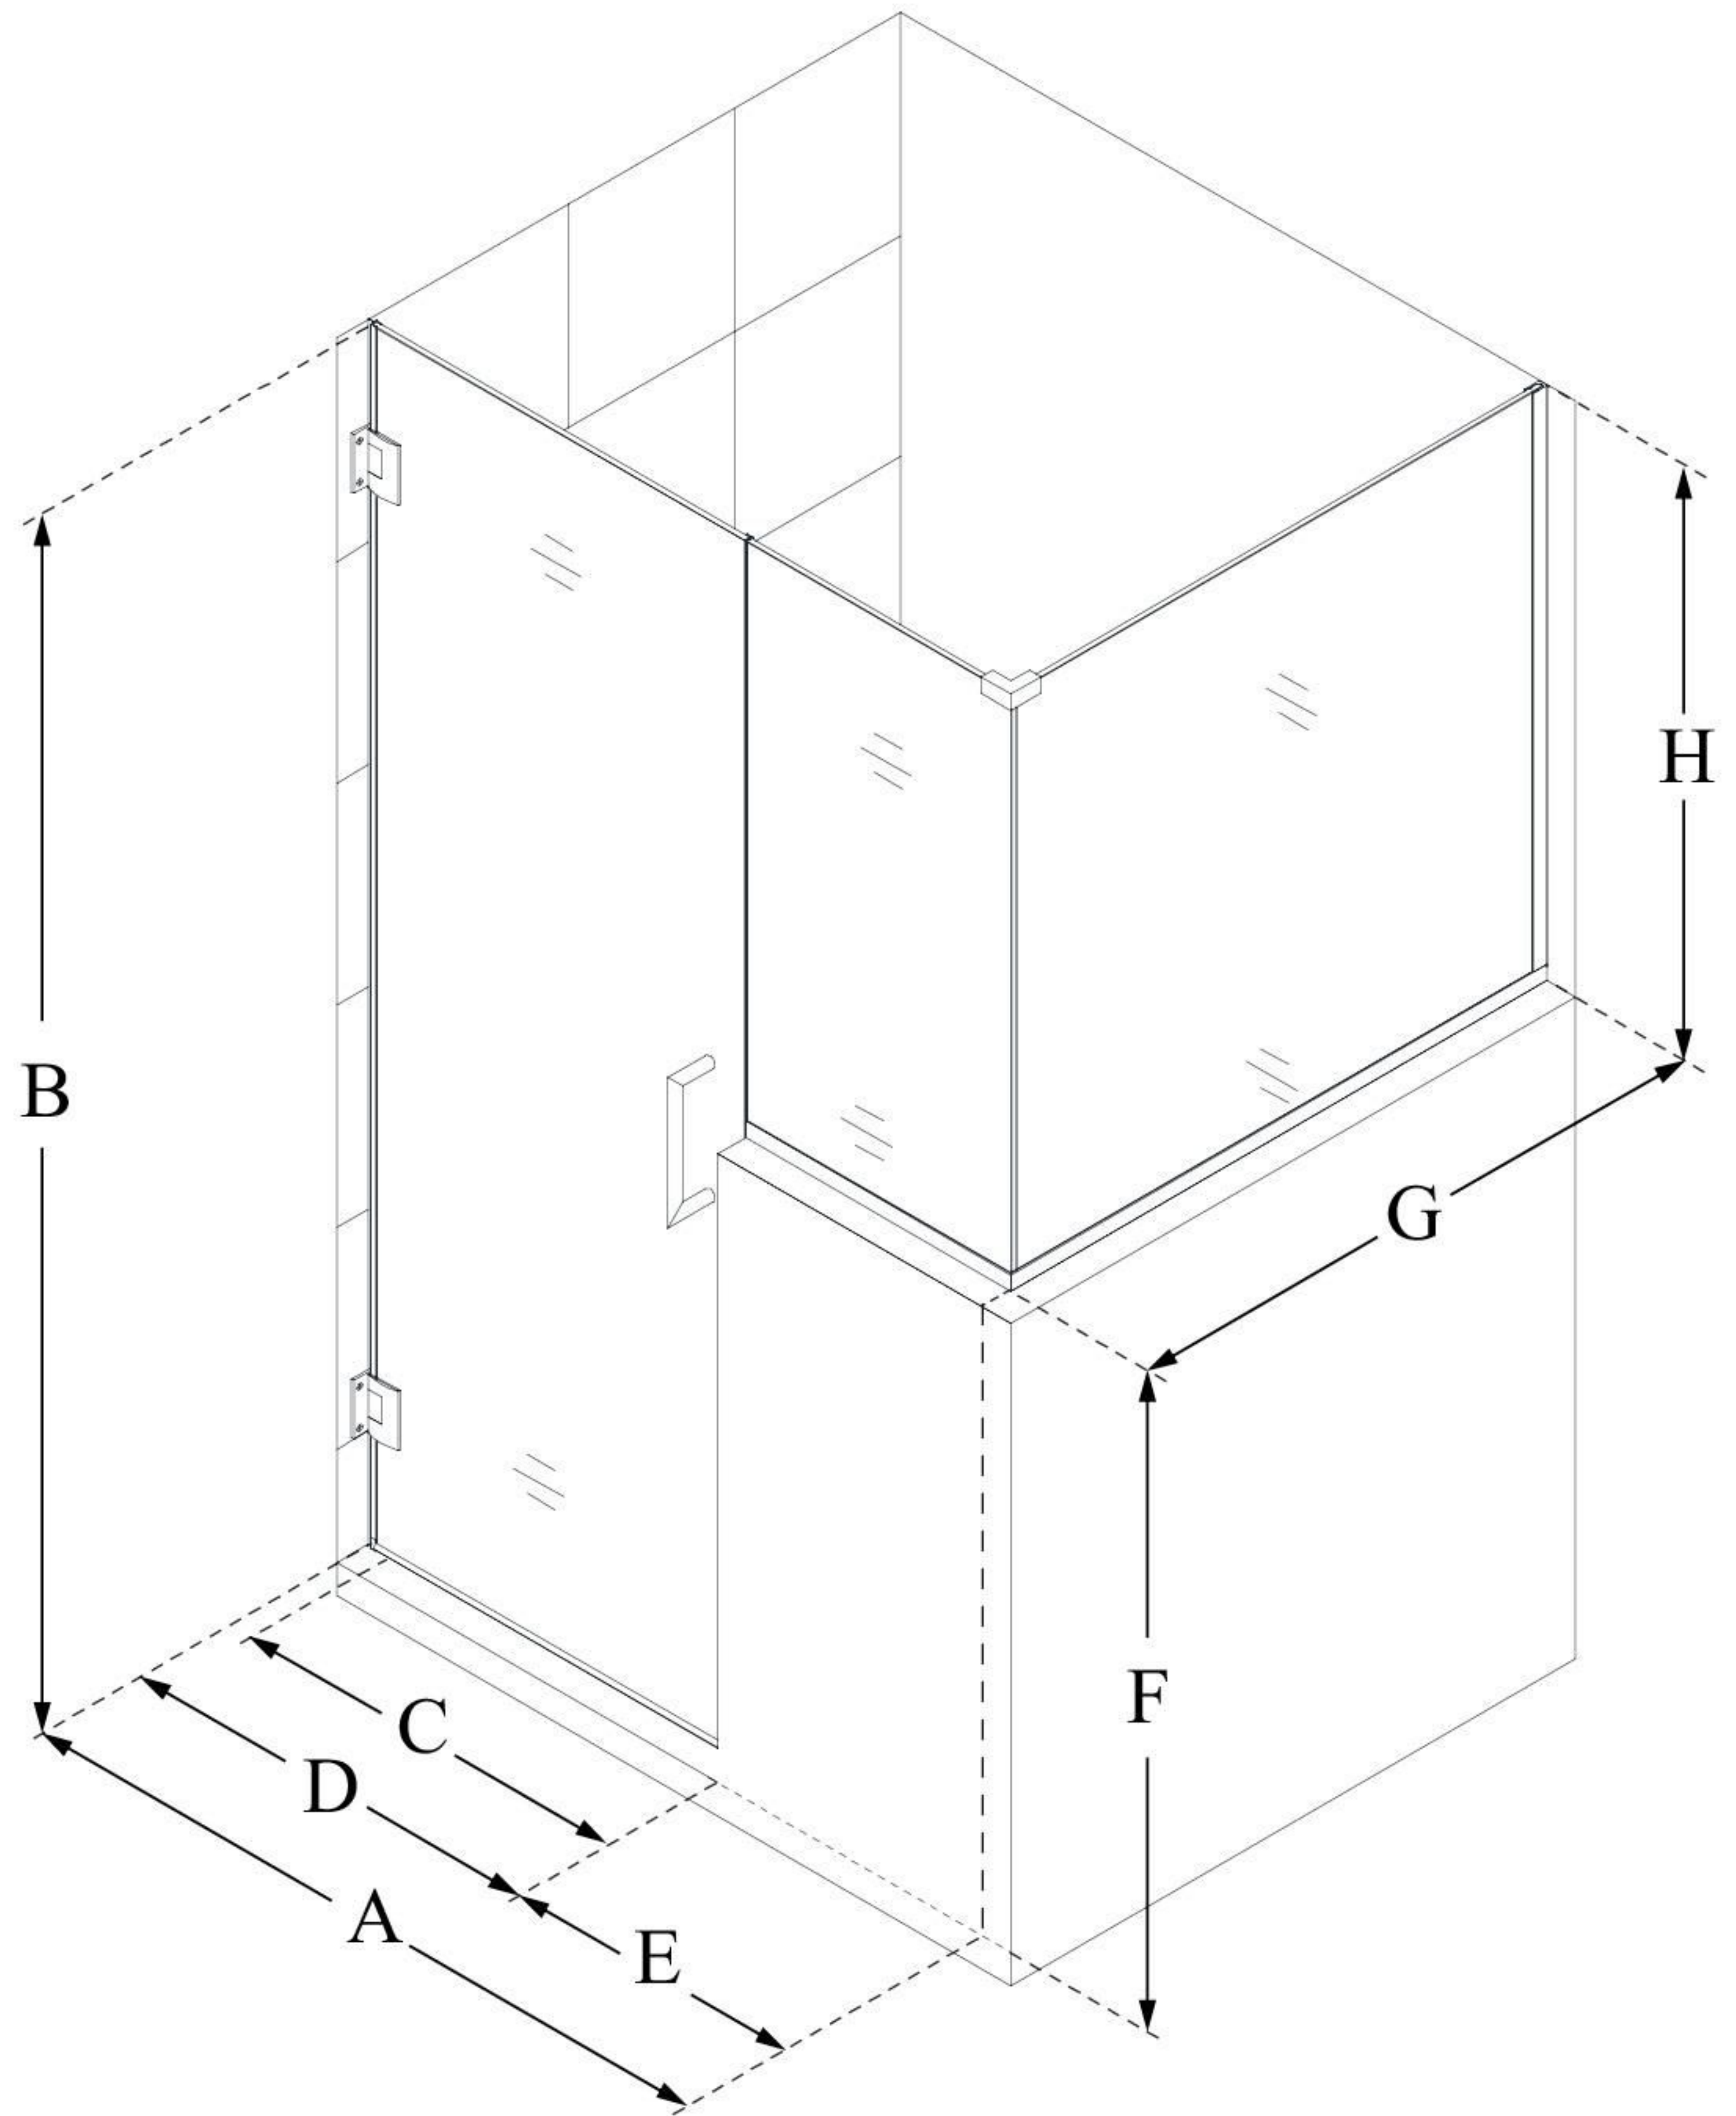

SHEN-2430303630

UNIDOOR PLUS

DreamLine Unidoor Plus 60" W
x 30 3/8" D x 72" H Frameless
Hinged Shower Enclosure, Clear
Glass

SWING DOOR

CONFIGURATION DIMENSIONS:

A: 60"

MODEL WIDTH

B: 72"

MODEL HEIGHT

C: 29"

ACCESS WIDTH

D: 30"

DOOR WIDTH

E: 30"

INLINE BUTTRESS PANEL WIDTH

F: 36"

BUTTRESS WALL HEIGHT

G: 30 3/8"

RETURN BUTTRESS PANEL WIDTH

H: 36"

BUTTRESS GLASS HEIGHT

DreamLine reserves the right to update or modify the hardware or materials pictured without prior notice for the purpose of product improvement and customer satisfaction.