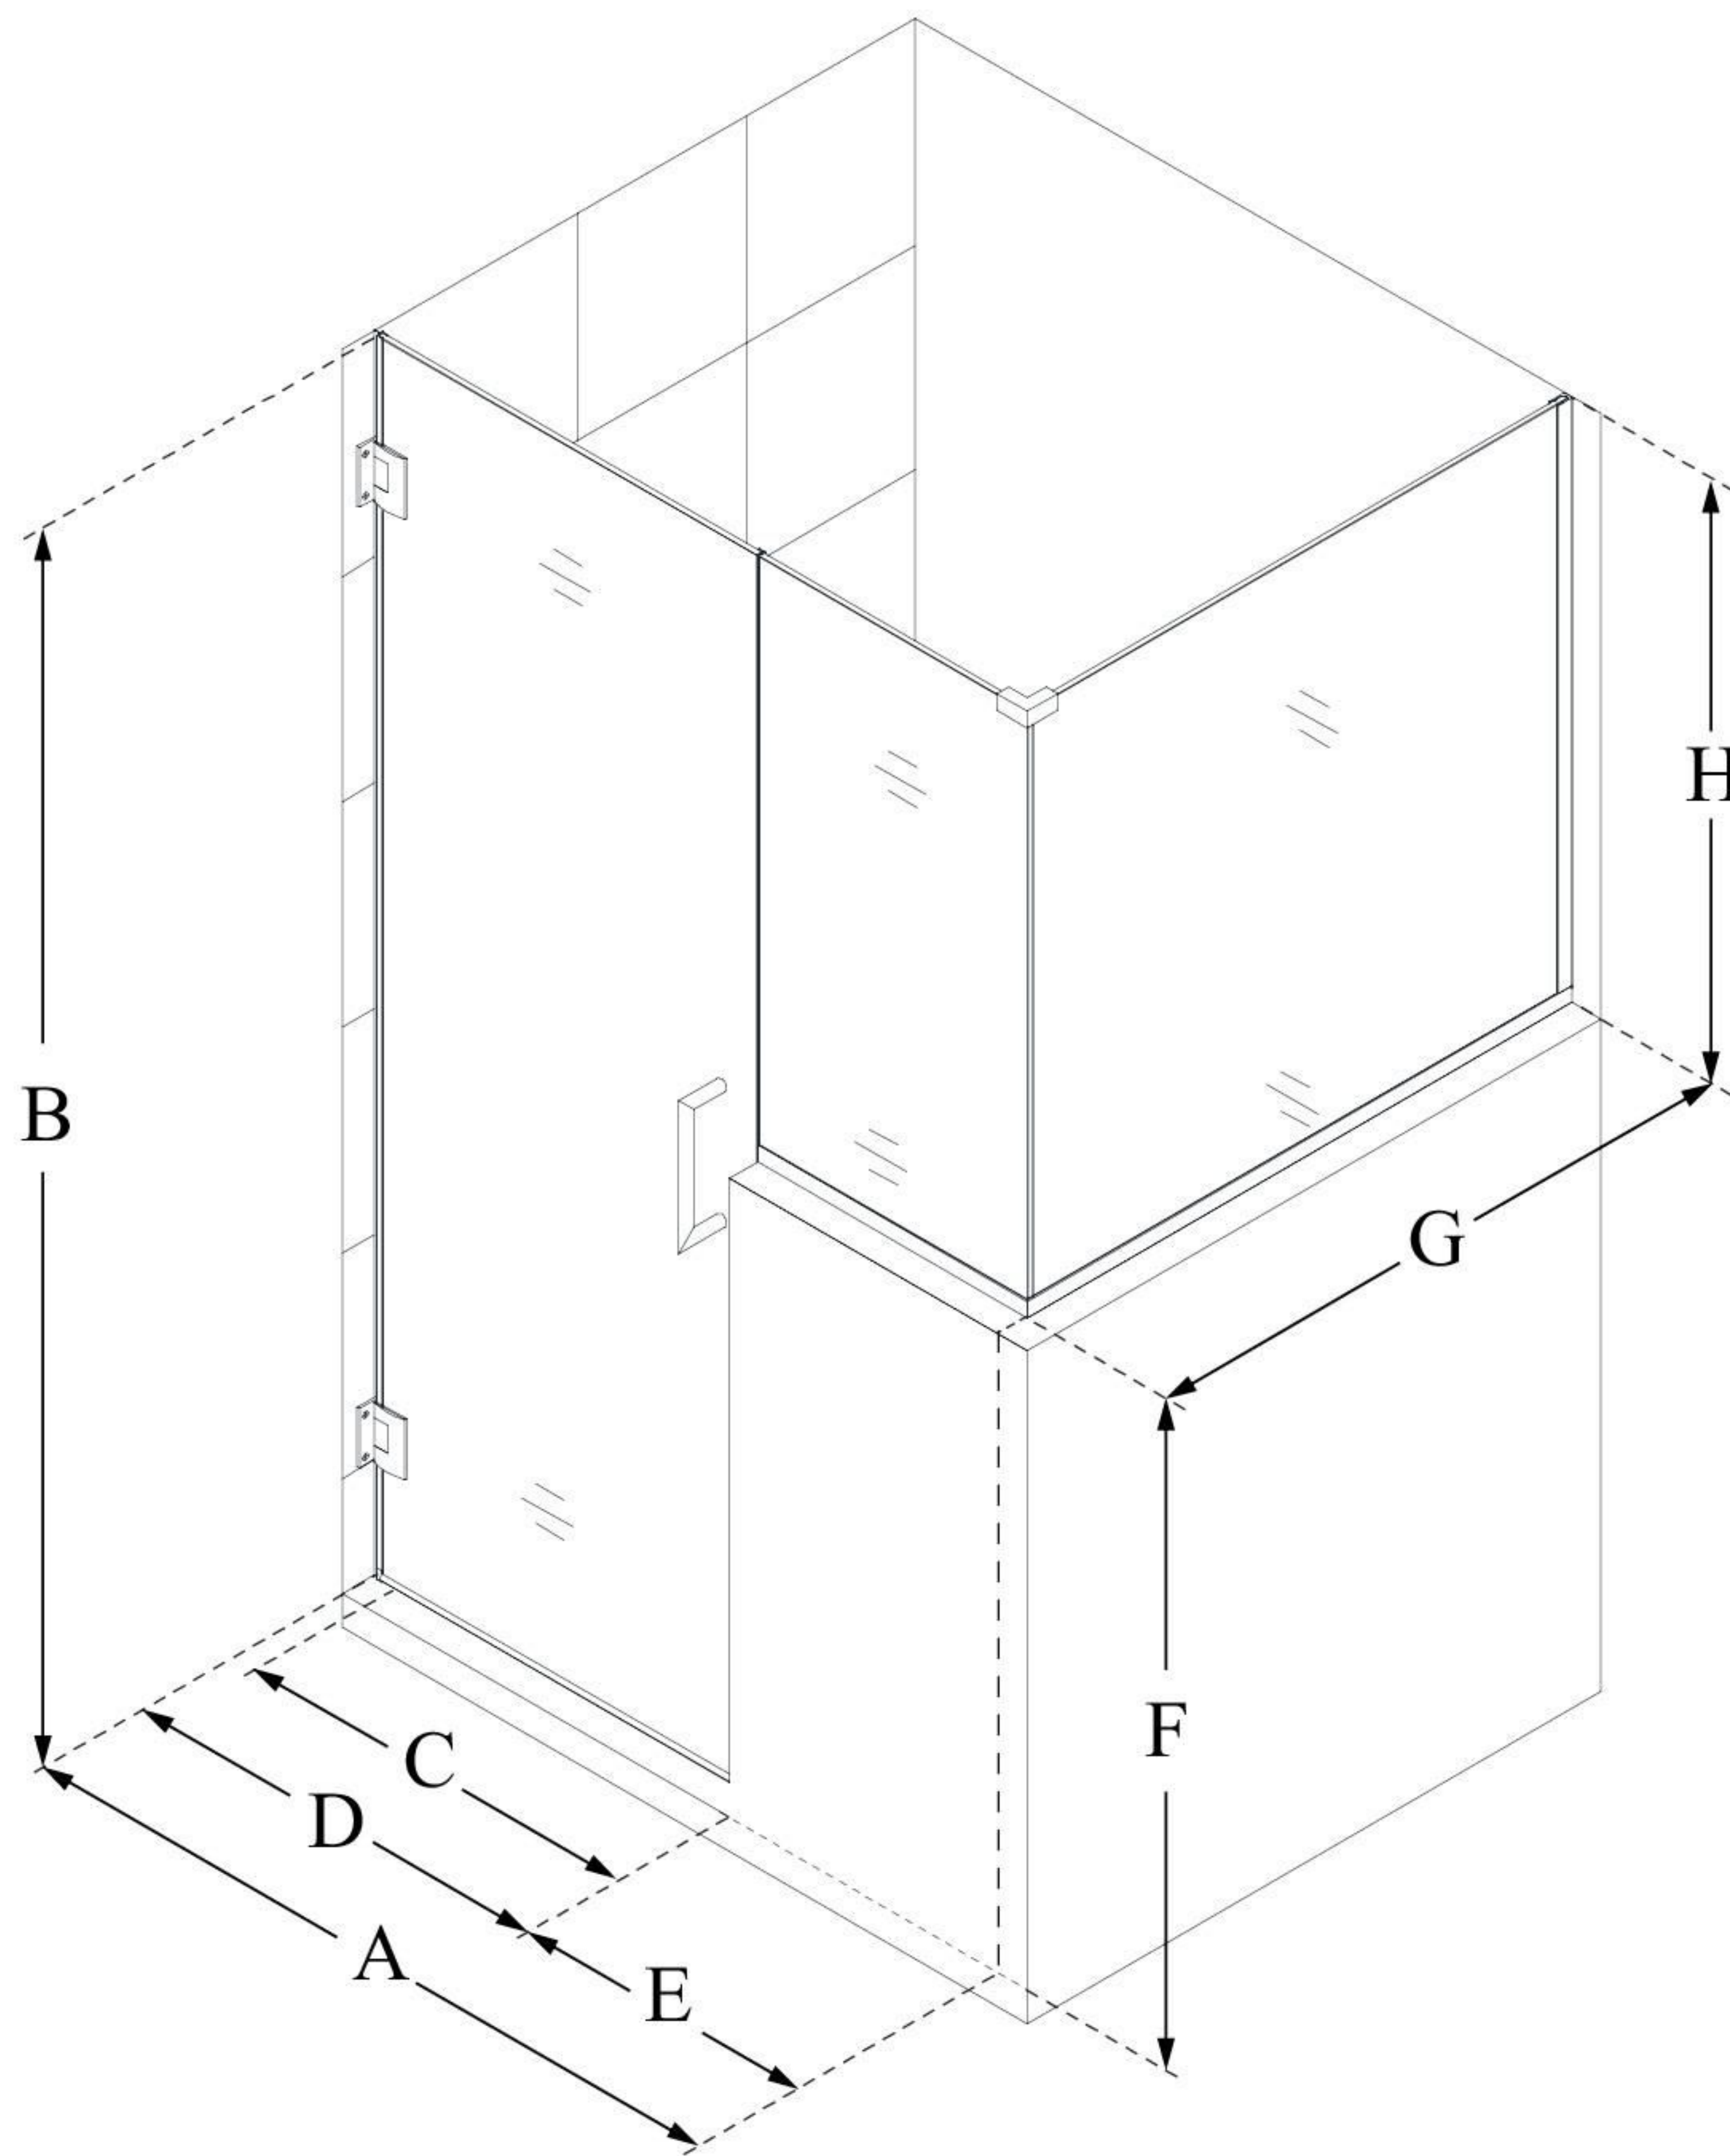

SHEN-2430303430

UNIDOOR PLUS

DreamLine Unidoor Plus 60" W
x 30 3/8" D x 72" H Frameless
Hinged Shower Enclosure, Clear
Glass

SWING DOOR

CONFIGURATION DIMENSIONS:

A: 60"

MODEL WIDTH

B: 72"

MODEL HEIGHT

C: 29"

ACCESS WIDTH

D: 30"

DOOR WIDTH

E: 30"

INLINE BUTTRESS PANEL WIDTH

F: 38"

BUTTRESS WALL HEIGHT

G: 30 3/8"

RETURN BUTTRESS PANEL WIDTH

H: 34"

BUTTRESS GLASS HEIGHT

DreamLine reserves the right to update or modify the hardware or materials pictured without prior notice for the purpose of product improvement and customer satisfaction.