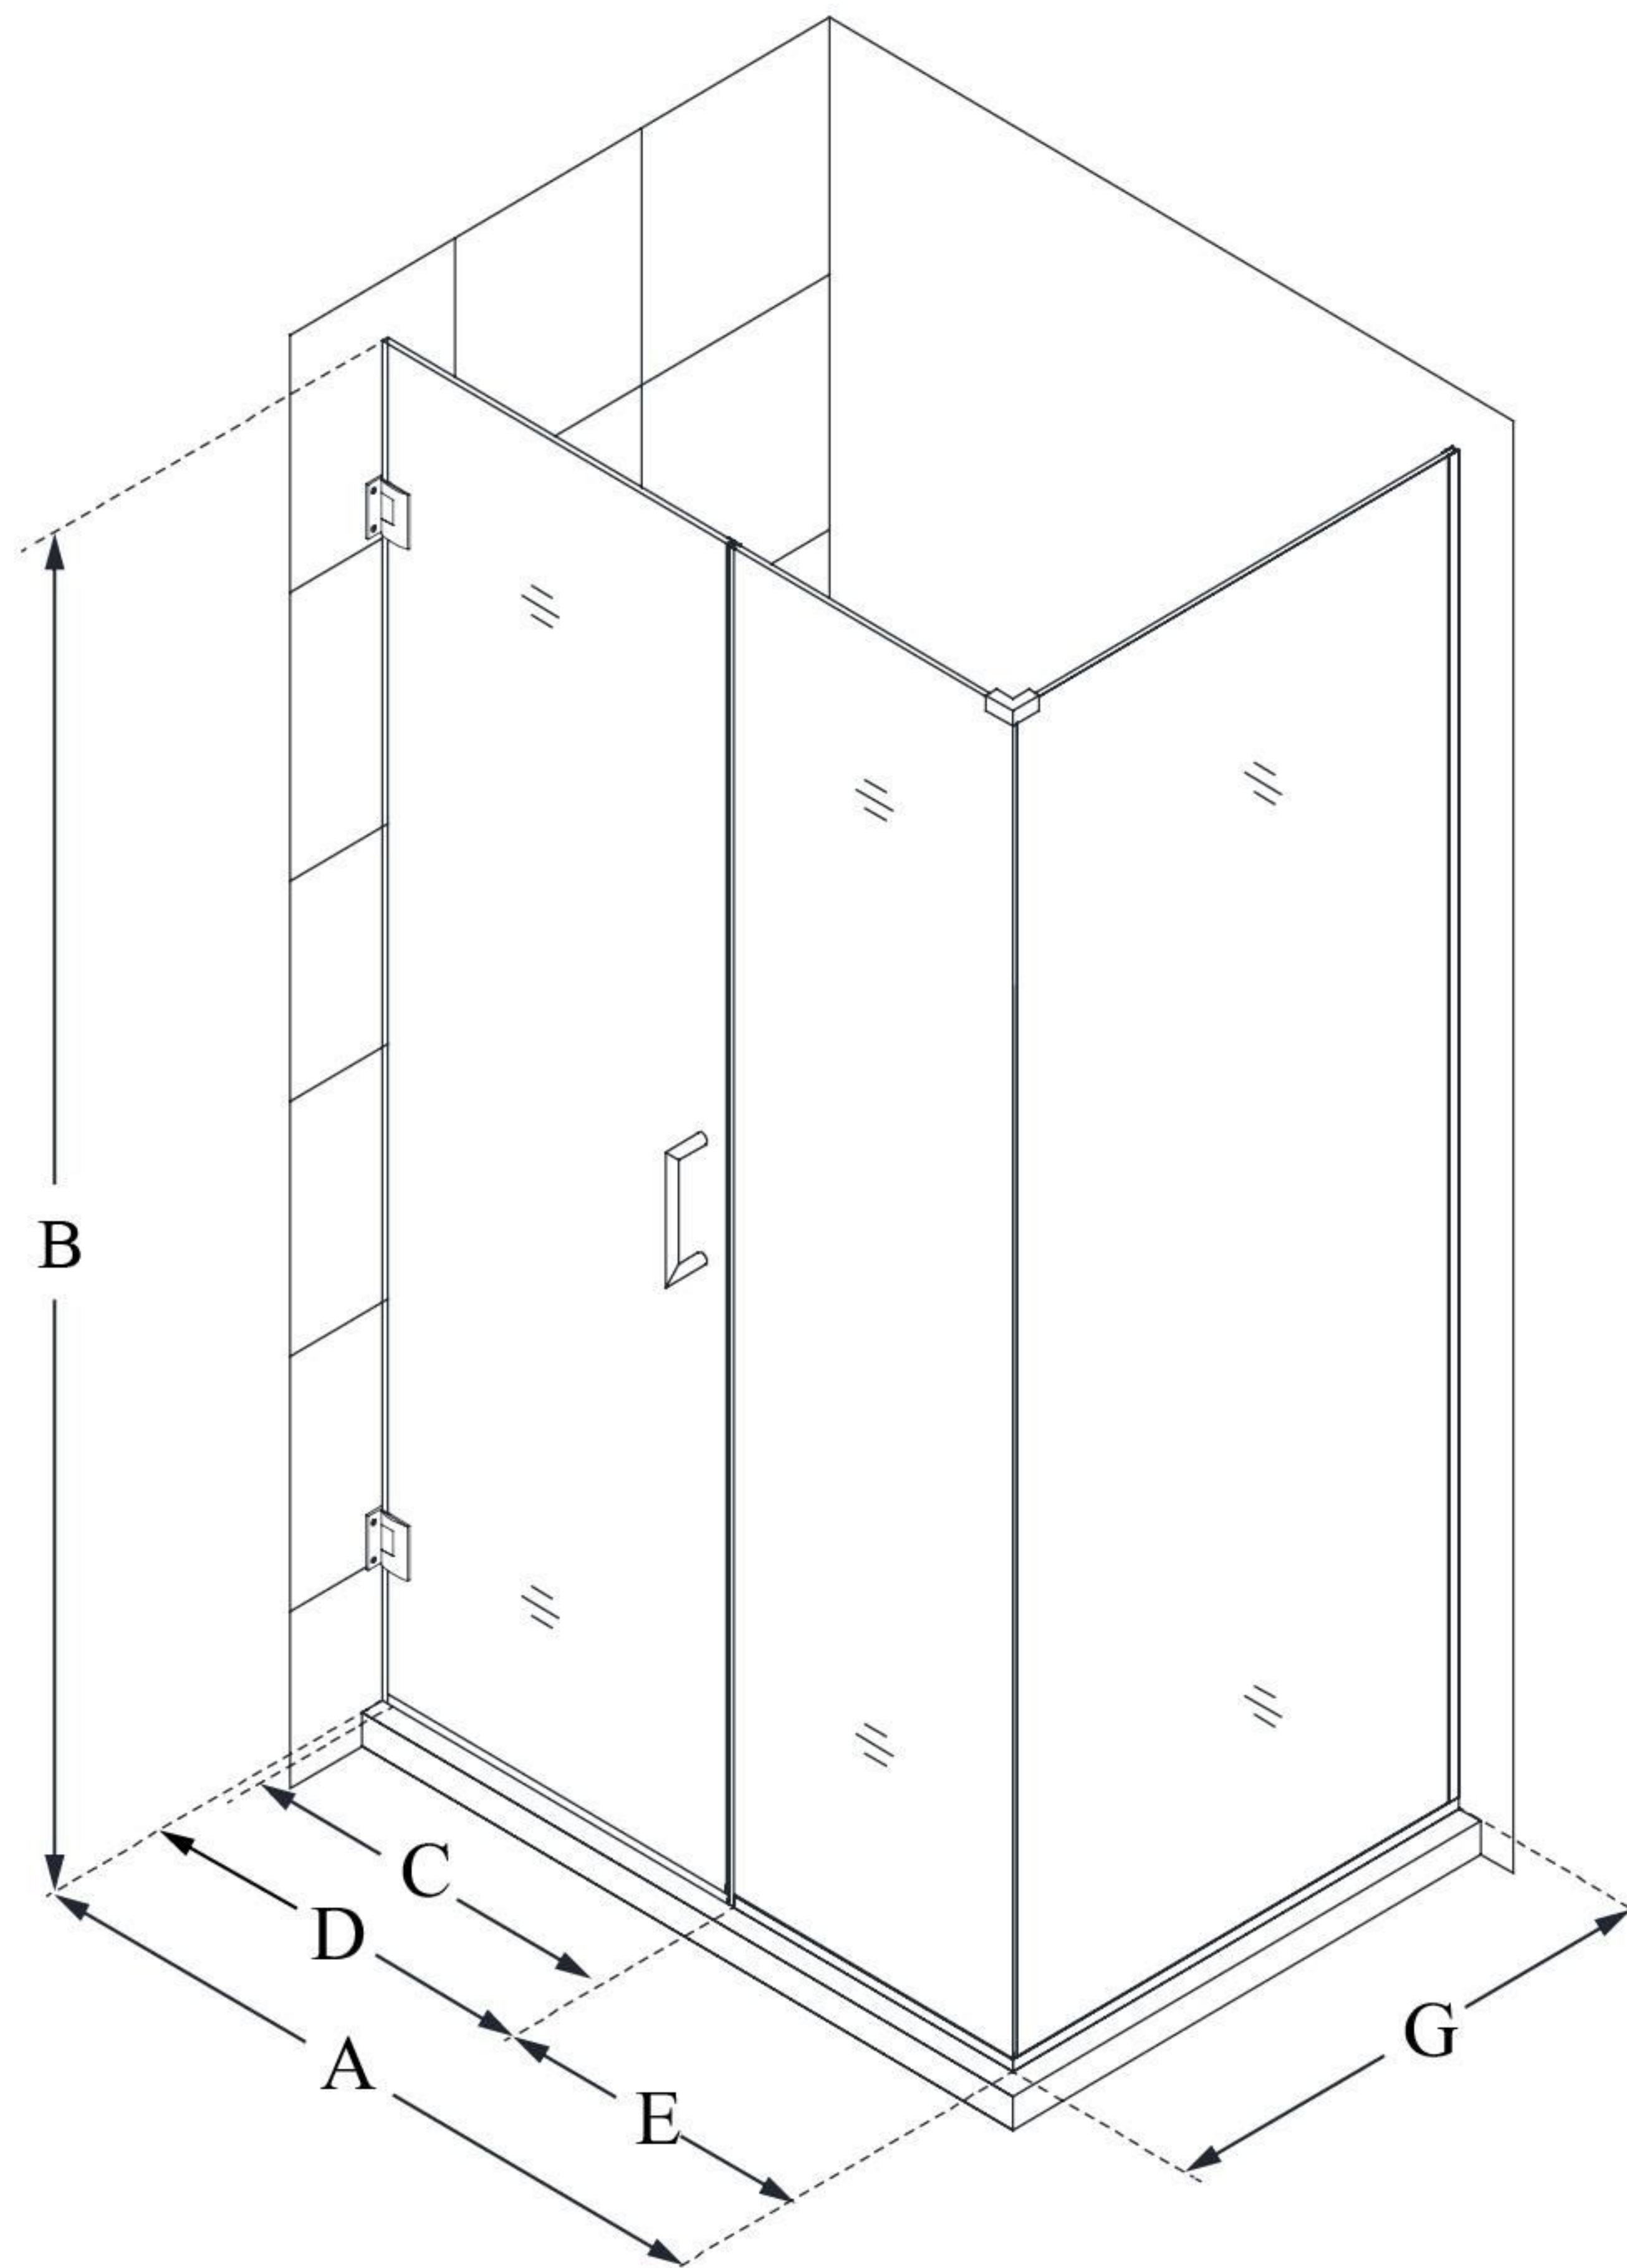

SHEN-24300340

UNIDOOR PLUS

DreamLine Unidoor Plus 30" W
x 34 3/8" D x 72" H Frameless
Hinged Shower Enclosure, Clear
Glass

SWING DOOR

CONFIGURATION DIMENSIONS:

A: 30"

MODEL WIDTH

B: 72"

MODEL HEIGHT

C: 23"

ACCESS WIDTH

D: 24"

DOOR WIDTH

E: 6"

INLINE PANEL WIDTH

G: 34 3/8"

RETURN PANEL WIDTH

DreamLine reserves the right to update or modify the hardware or materials pictured without prior notice for the purpose of product improvement and customer satisfaction.