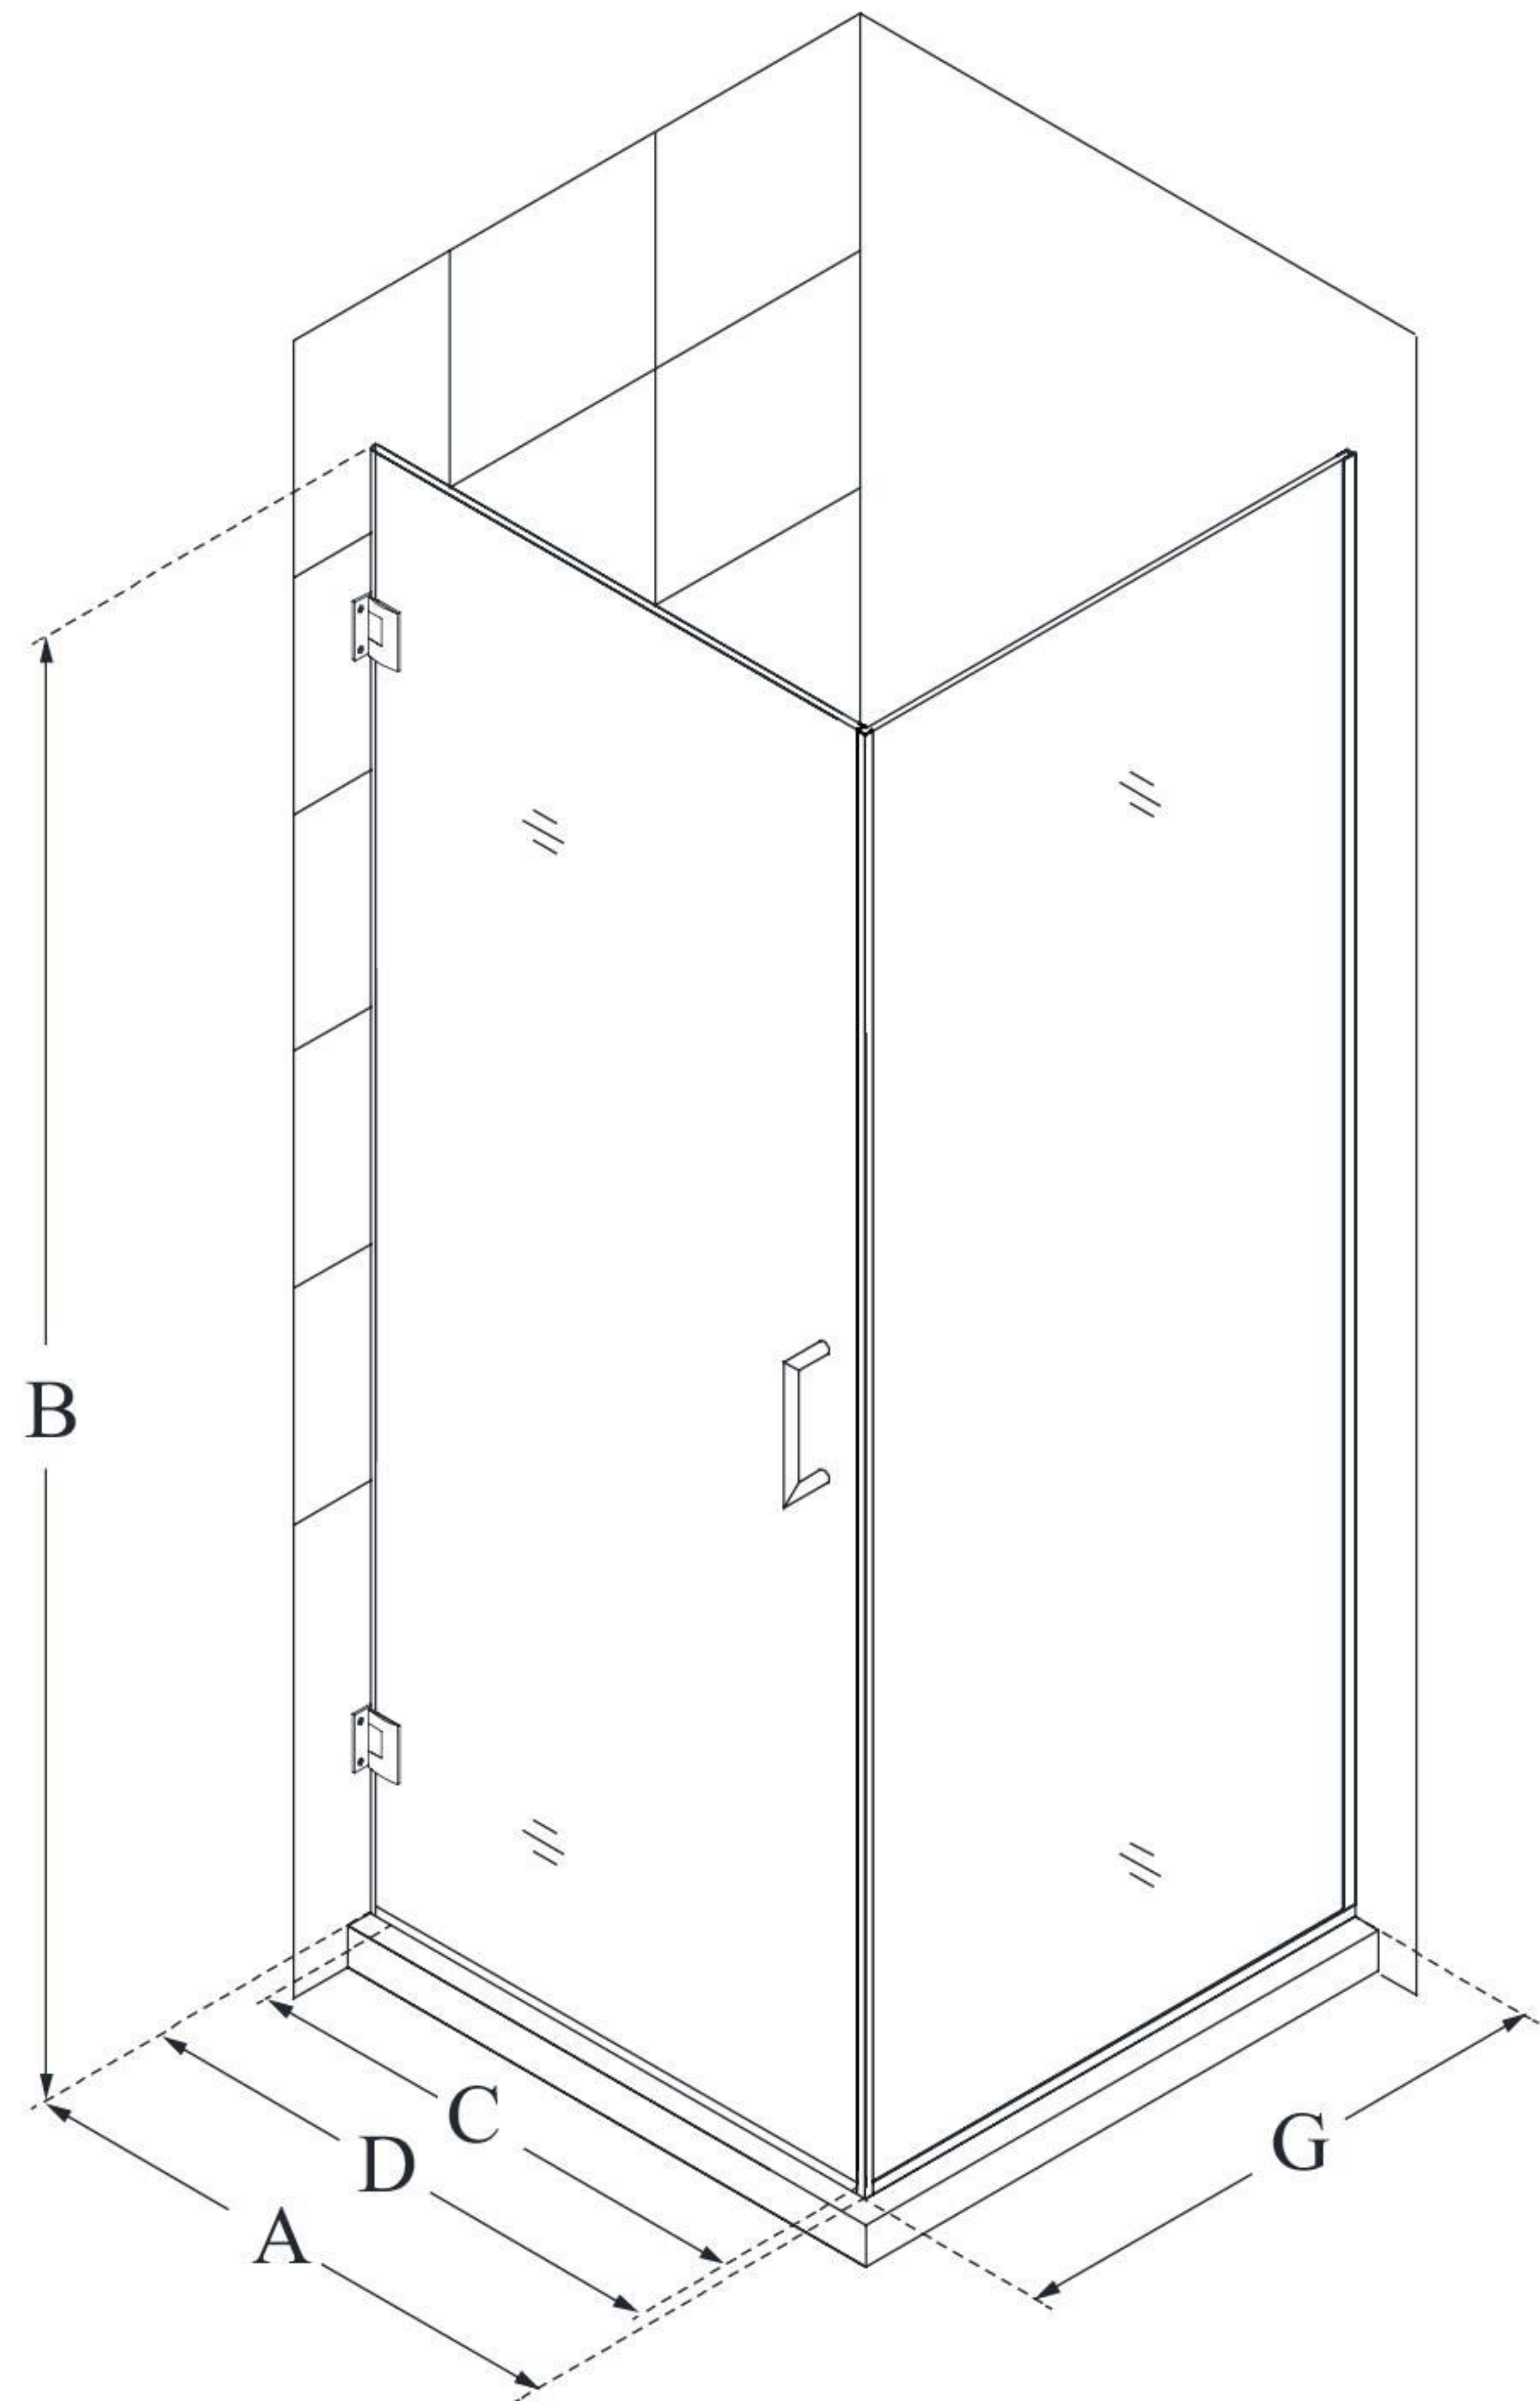

SHEN-24300300F

UNIDOOR PLUS

DreamLine Unidoor Plus 30 3/8" W
x 30" D x 72" H Frameless Hinged
Shower Enclosure, Clear Glass

SWING DOOR

CONFIGURATION DIMENSIONS:

A: 30 3/8"

MODEL WIDTH

B: 72"

MODEL HEIGHT

C: 29"

ACCESS WIDTH

D: 30"

DOOR WIDTH

G: 30"

RETURN PANEL WIDTH

DreamLine reserves the right to update or modify the hardware or materials pictured without prior notice for the purpose of product improvement and customer satisfaction.