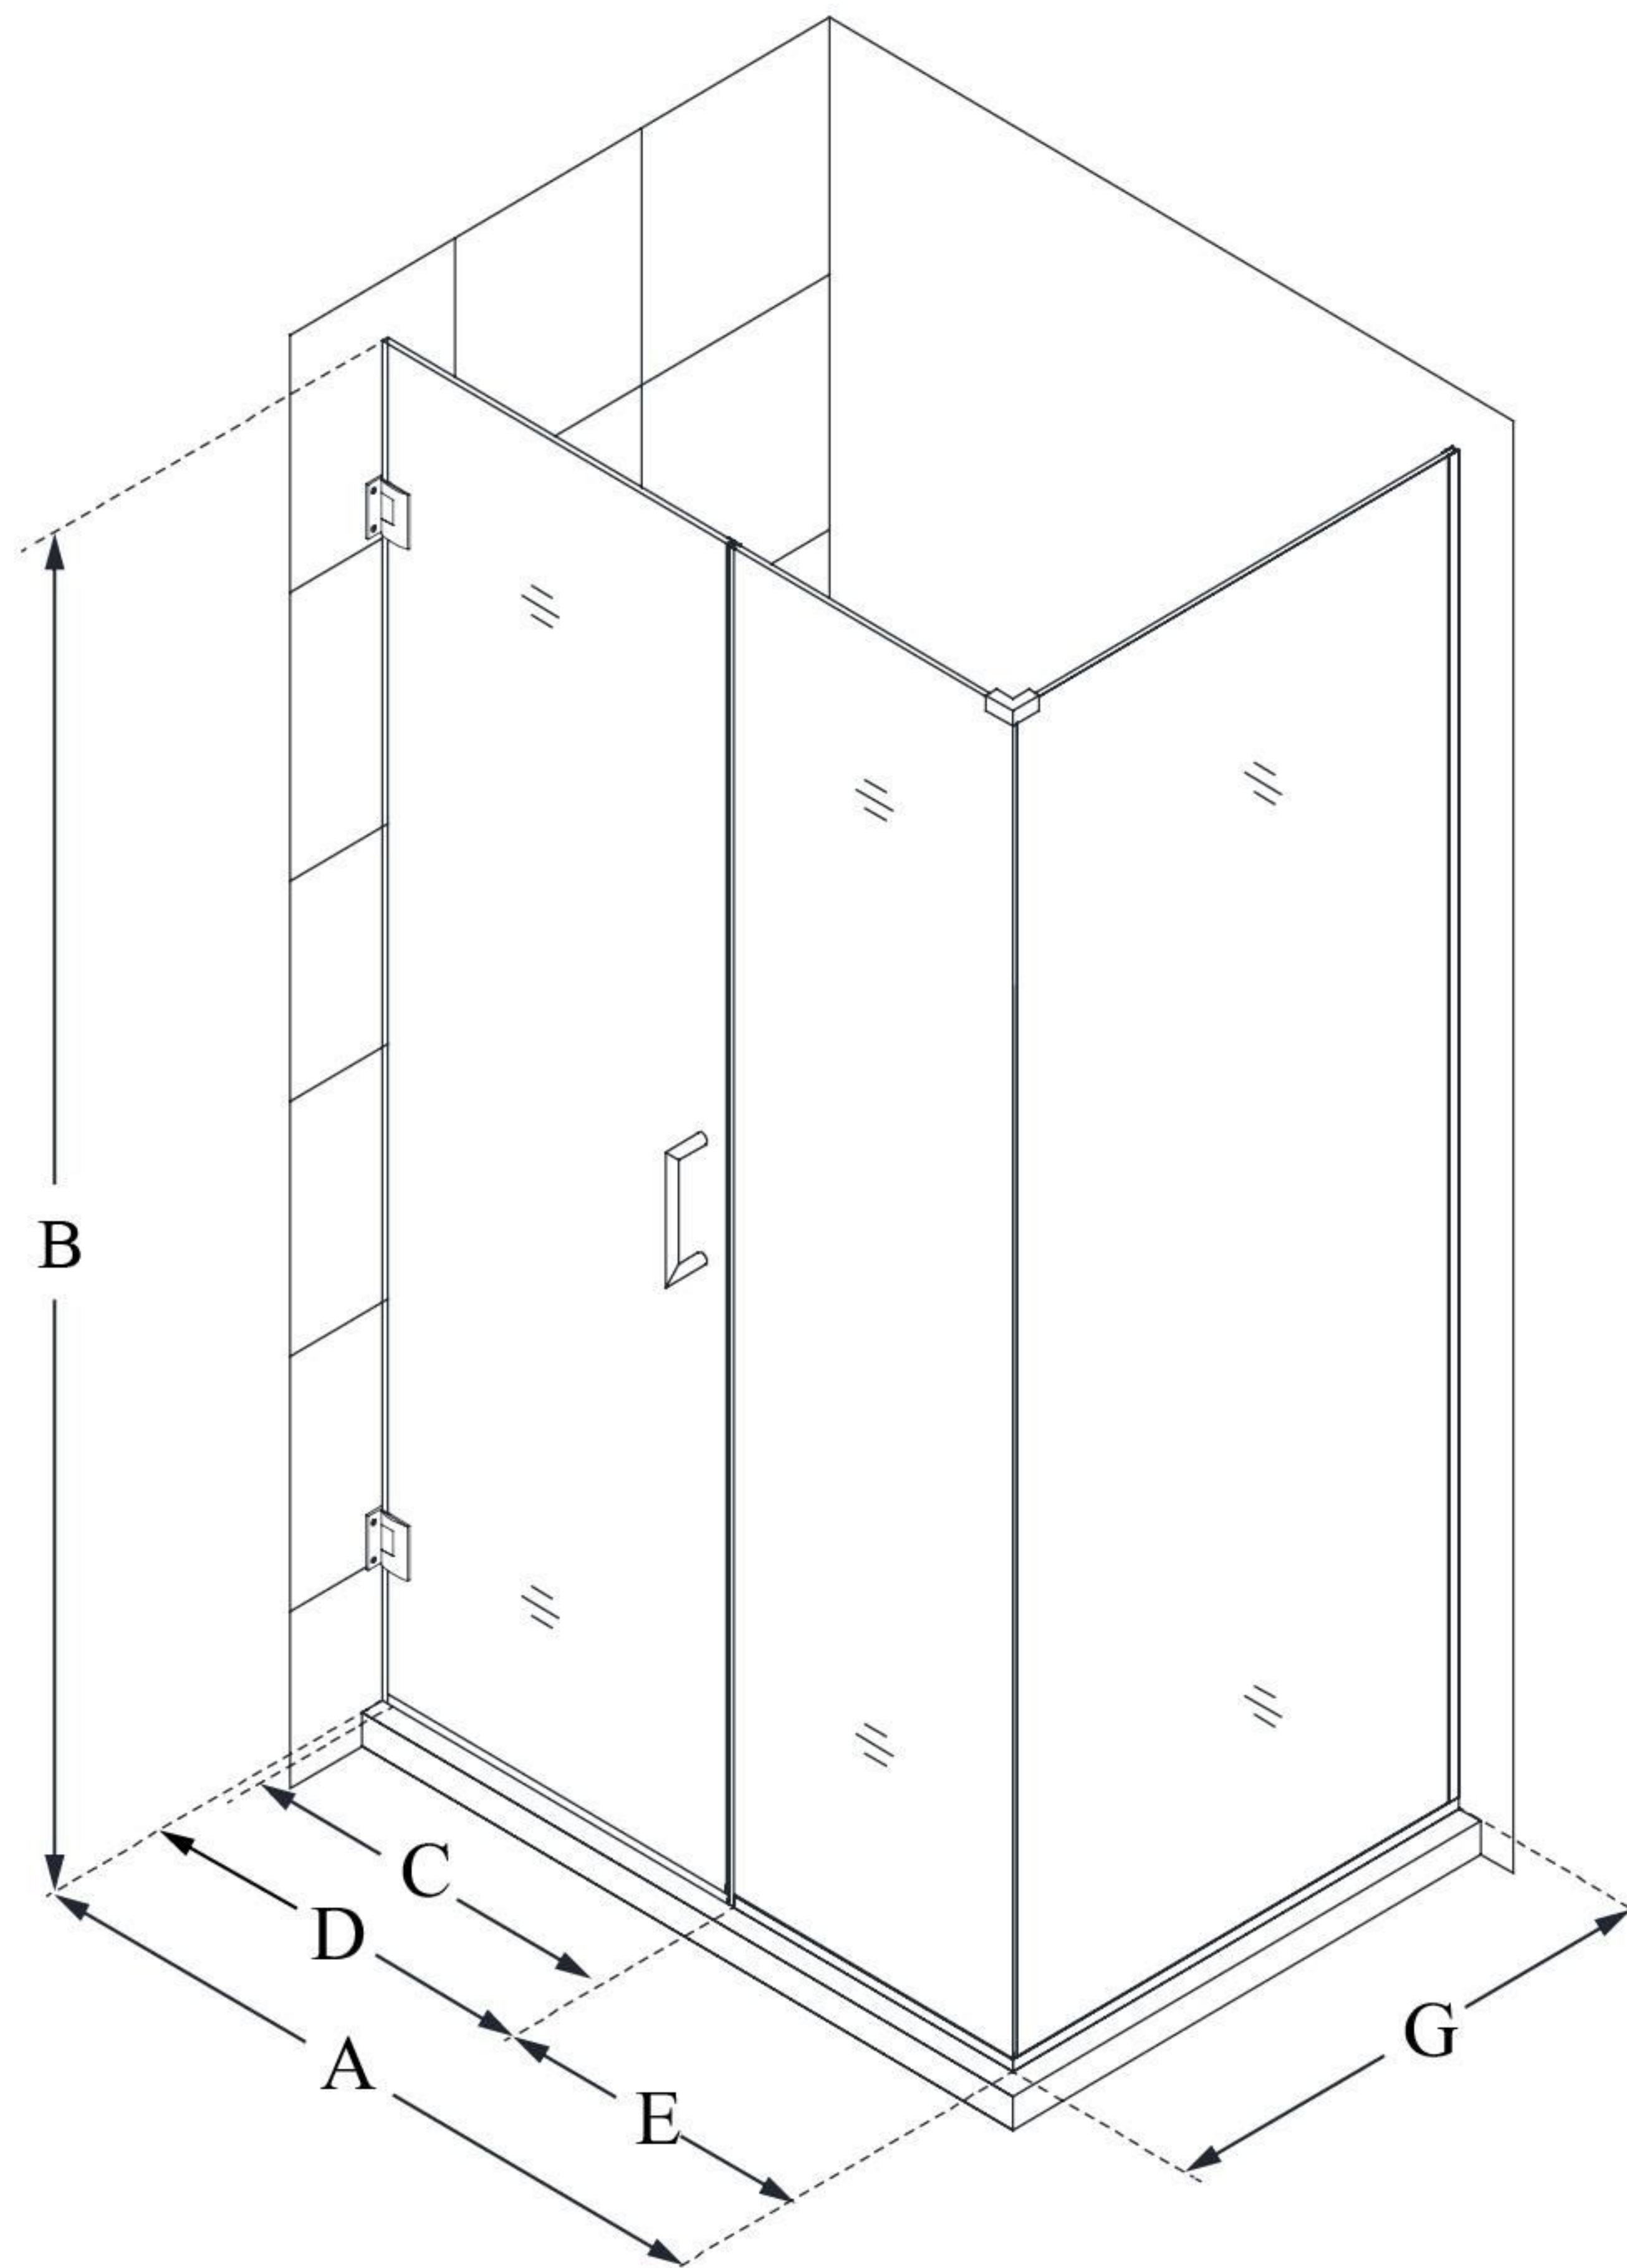

SHEN-24300300

UNIDOOR PLUS

DreamLine Unidoor Plus 30" W
x 30 3/8" D x 72" H Frameless
Hinged Shower Enclosure, Clear
Glass

SWING DOOR

CONFIGURATION DIMENSIONS:

A: 30"

MODEL WIDTH

B: 72"

MODEL HEIGHT

C: 23"

ACCESS WIDTH

D: 24"

DOOR WIDTH

E: 6"

INLINE PANEL WIDTH

G: 30 3/8"

RETURN PANEL WIDTH

DreamLine reserves the right to update or modify the hardware or materials pictured without prior notice for the purpose of product improvement and customer satisfaction.