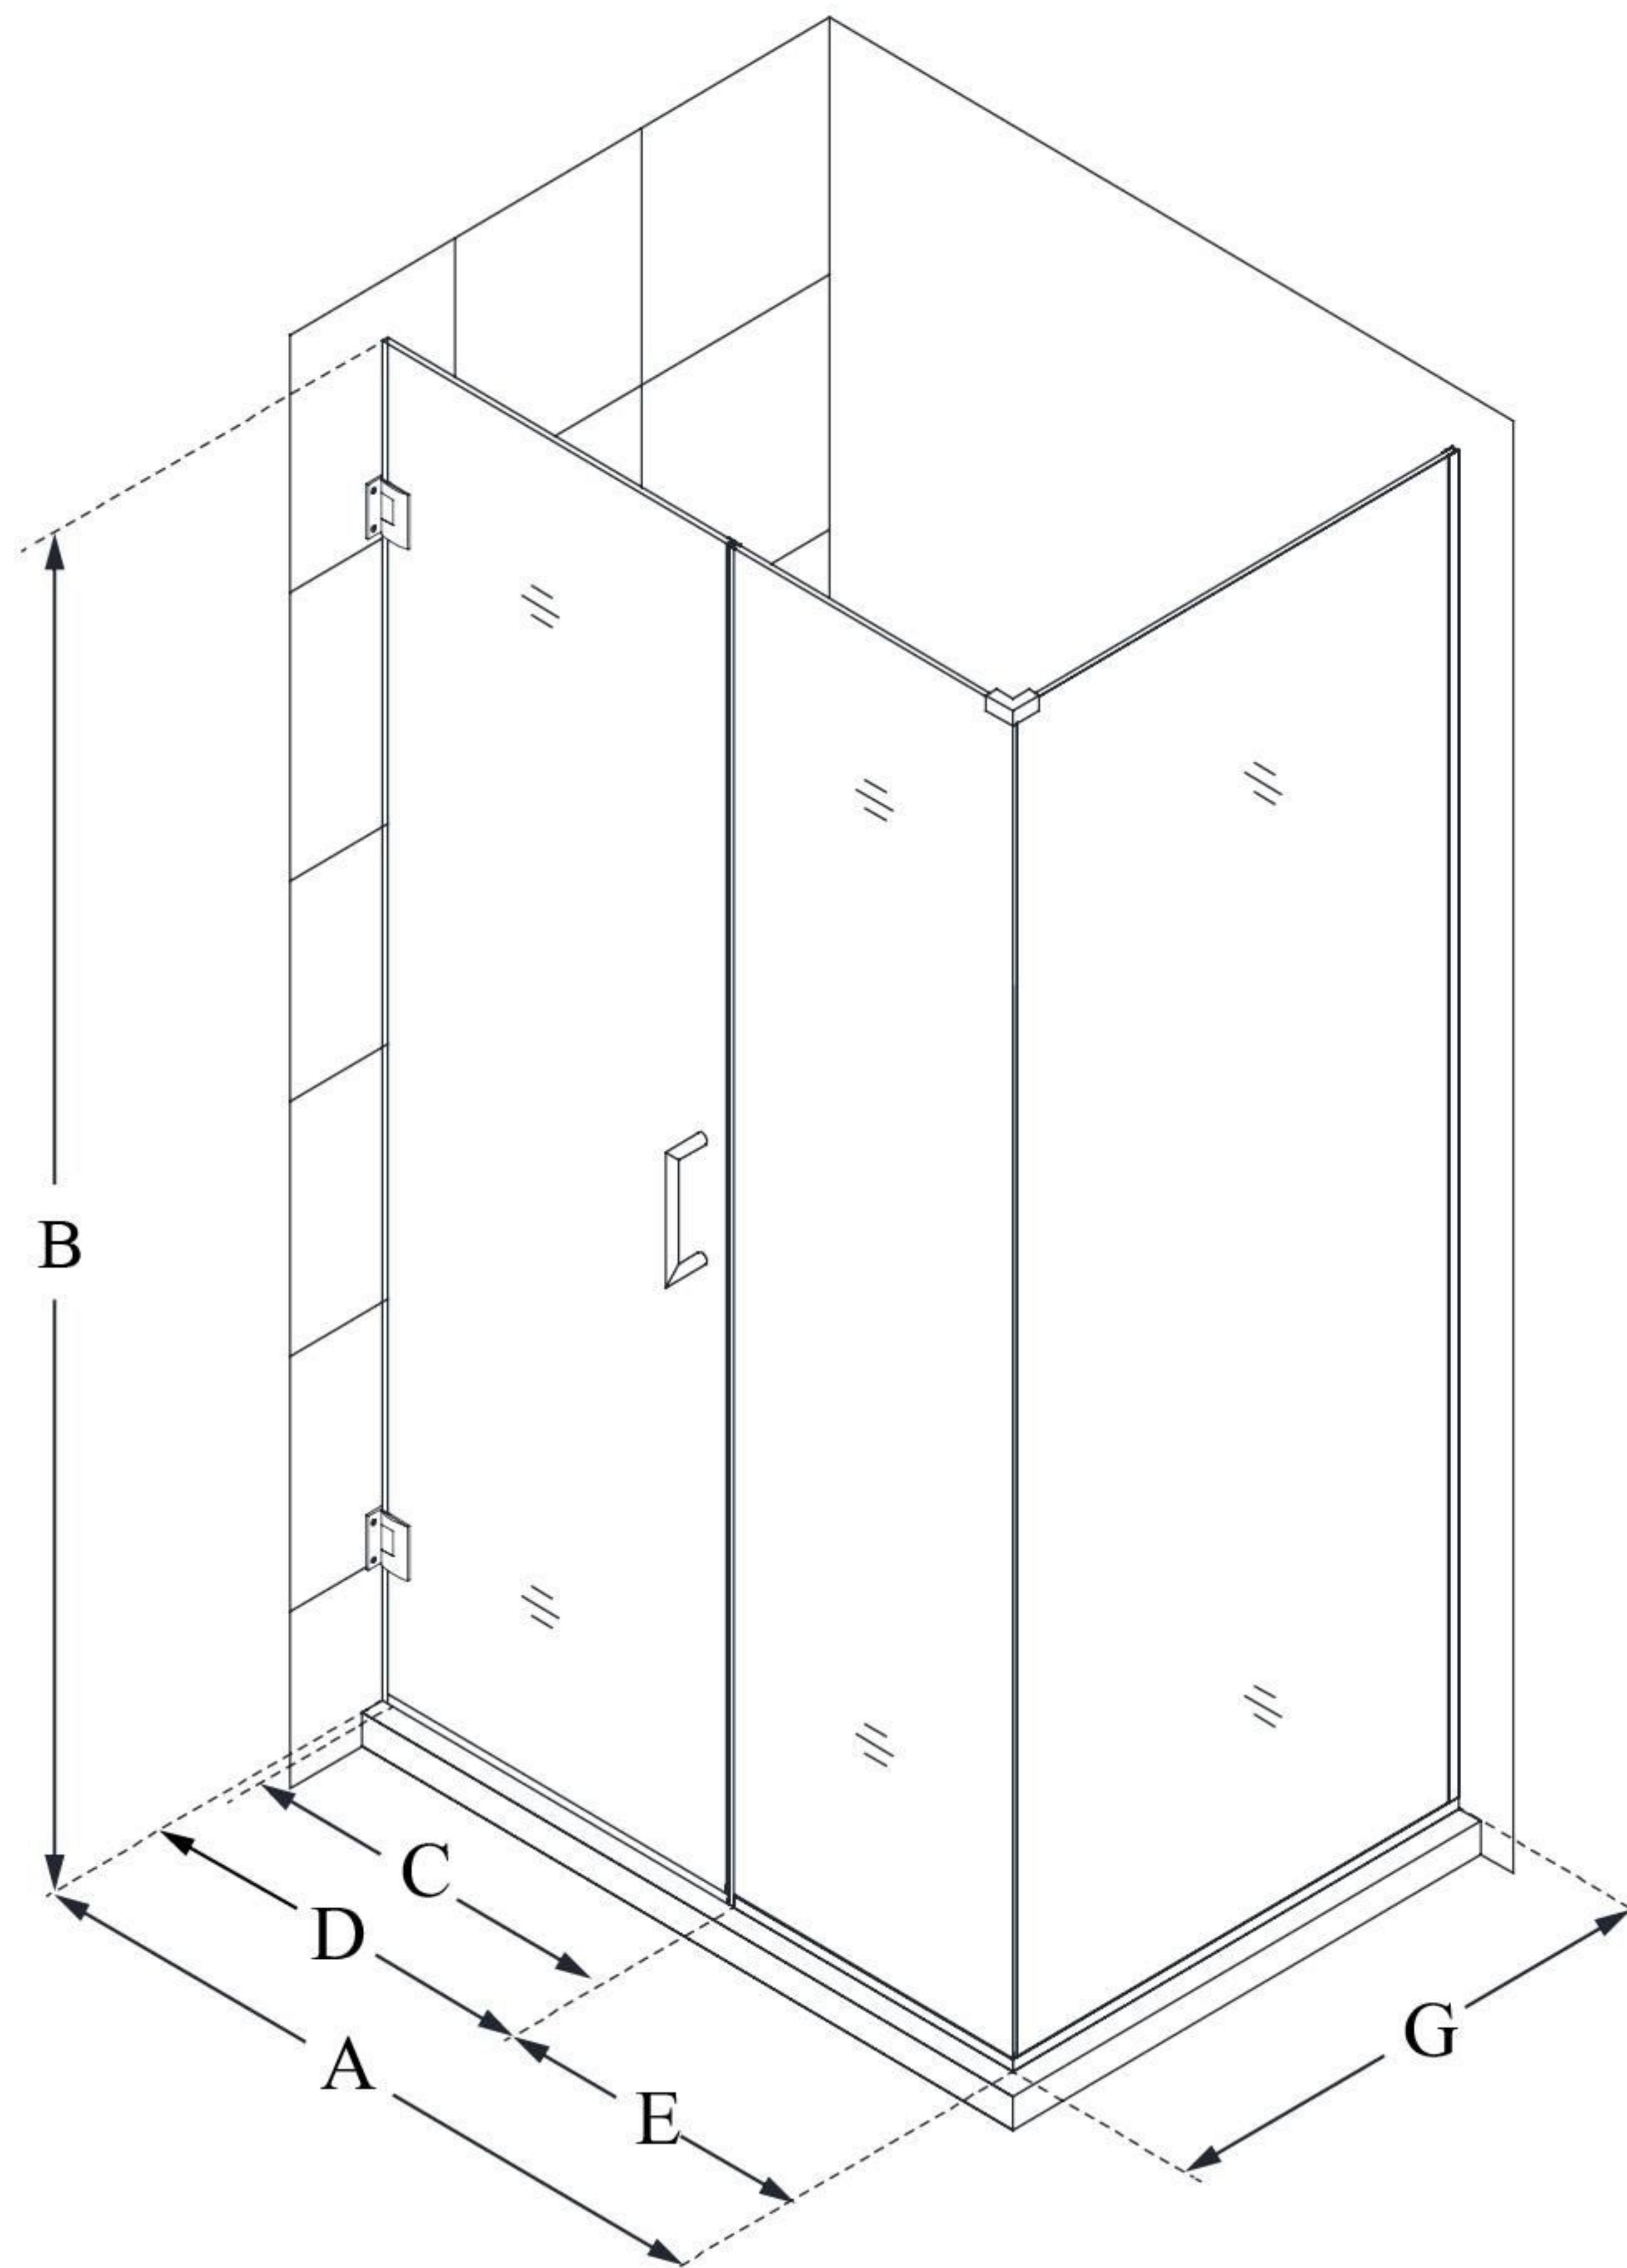

# UNIDOOR PLUS

DreamLine Unidoor Plus 29 1/2"  
W x 34 3/8" D x 72" H Frameless  
Hinged Shower Enclosure, Clear  
Glass

**SWING DOOR**

## CONFIGURATION DIMENSIONS:

**A: 29 1/2"**

MODEL WIDTH

**B: 72"**

MODEL HEIGHT

**C: 22"**

ACCESS WIDTH

**D: 23"**

DOOR WIDTH

**E: 6 1/2"**

INLINE PANEL WIDTH

**G: 34 3/8"**

RETURN PANEL WIDTH

DreamLine reserves the right to update or modify the hardware or materials pictured without prior notice for the purpose of product improvement and customer satisfaction.