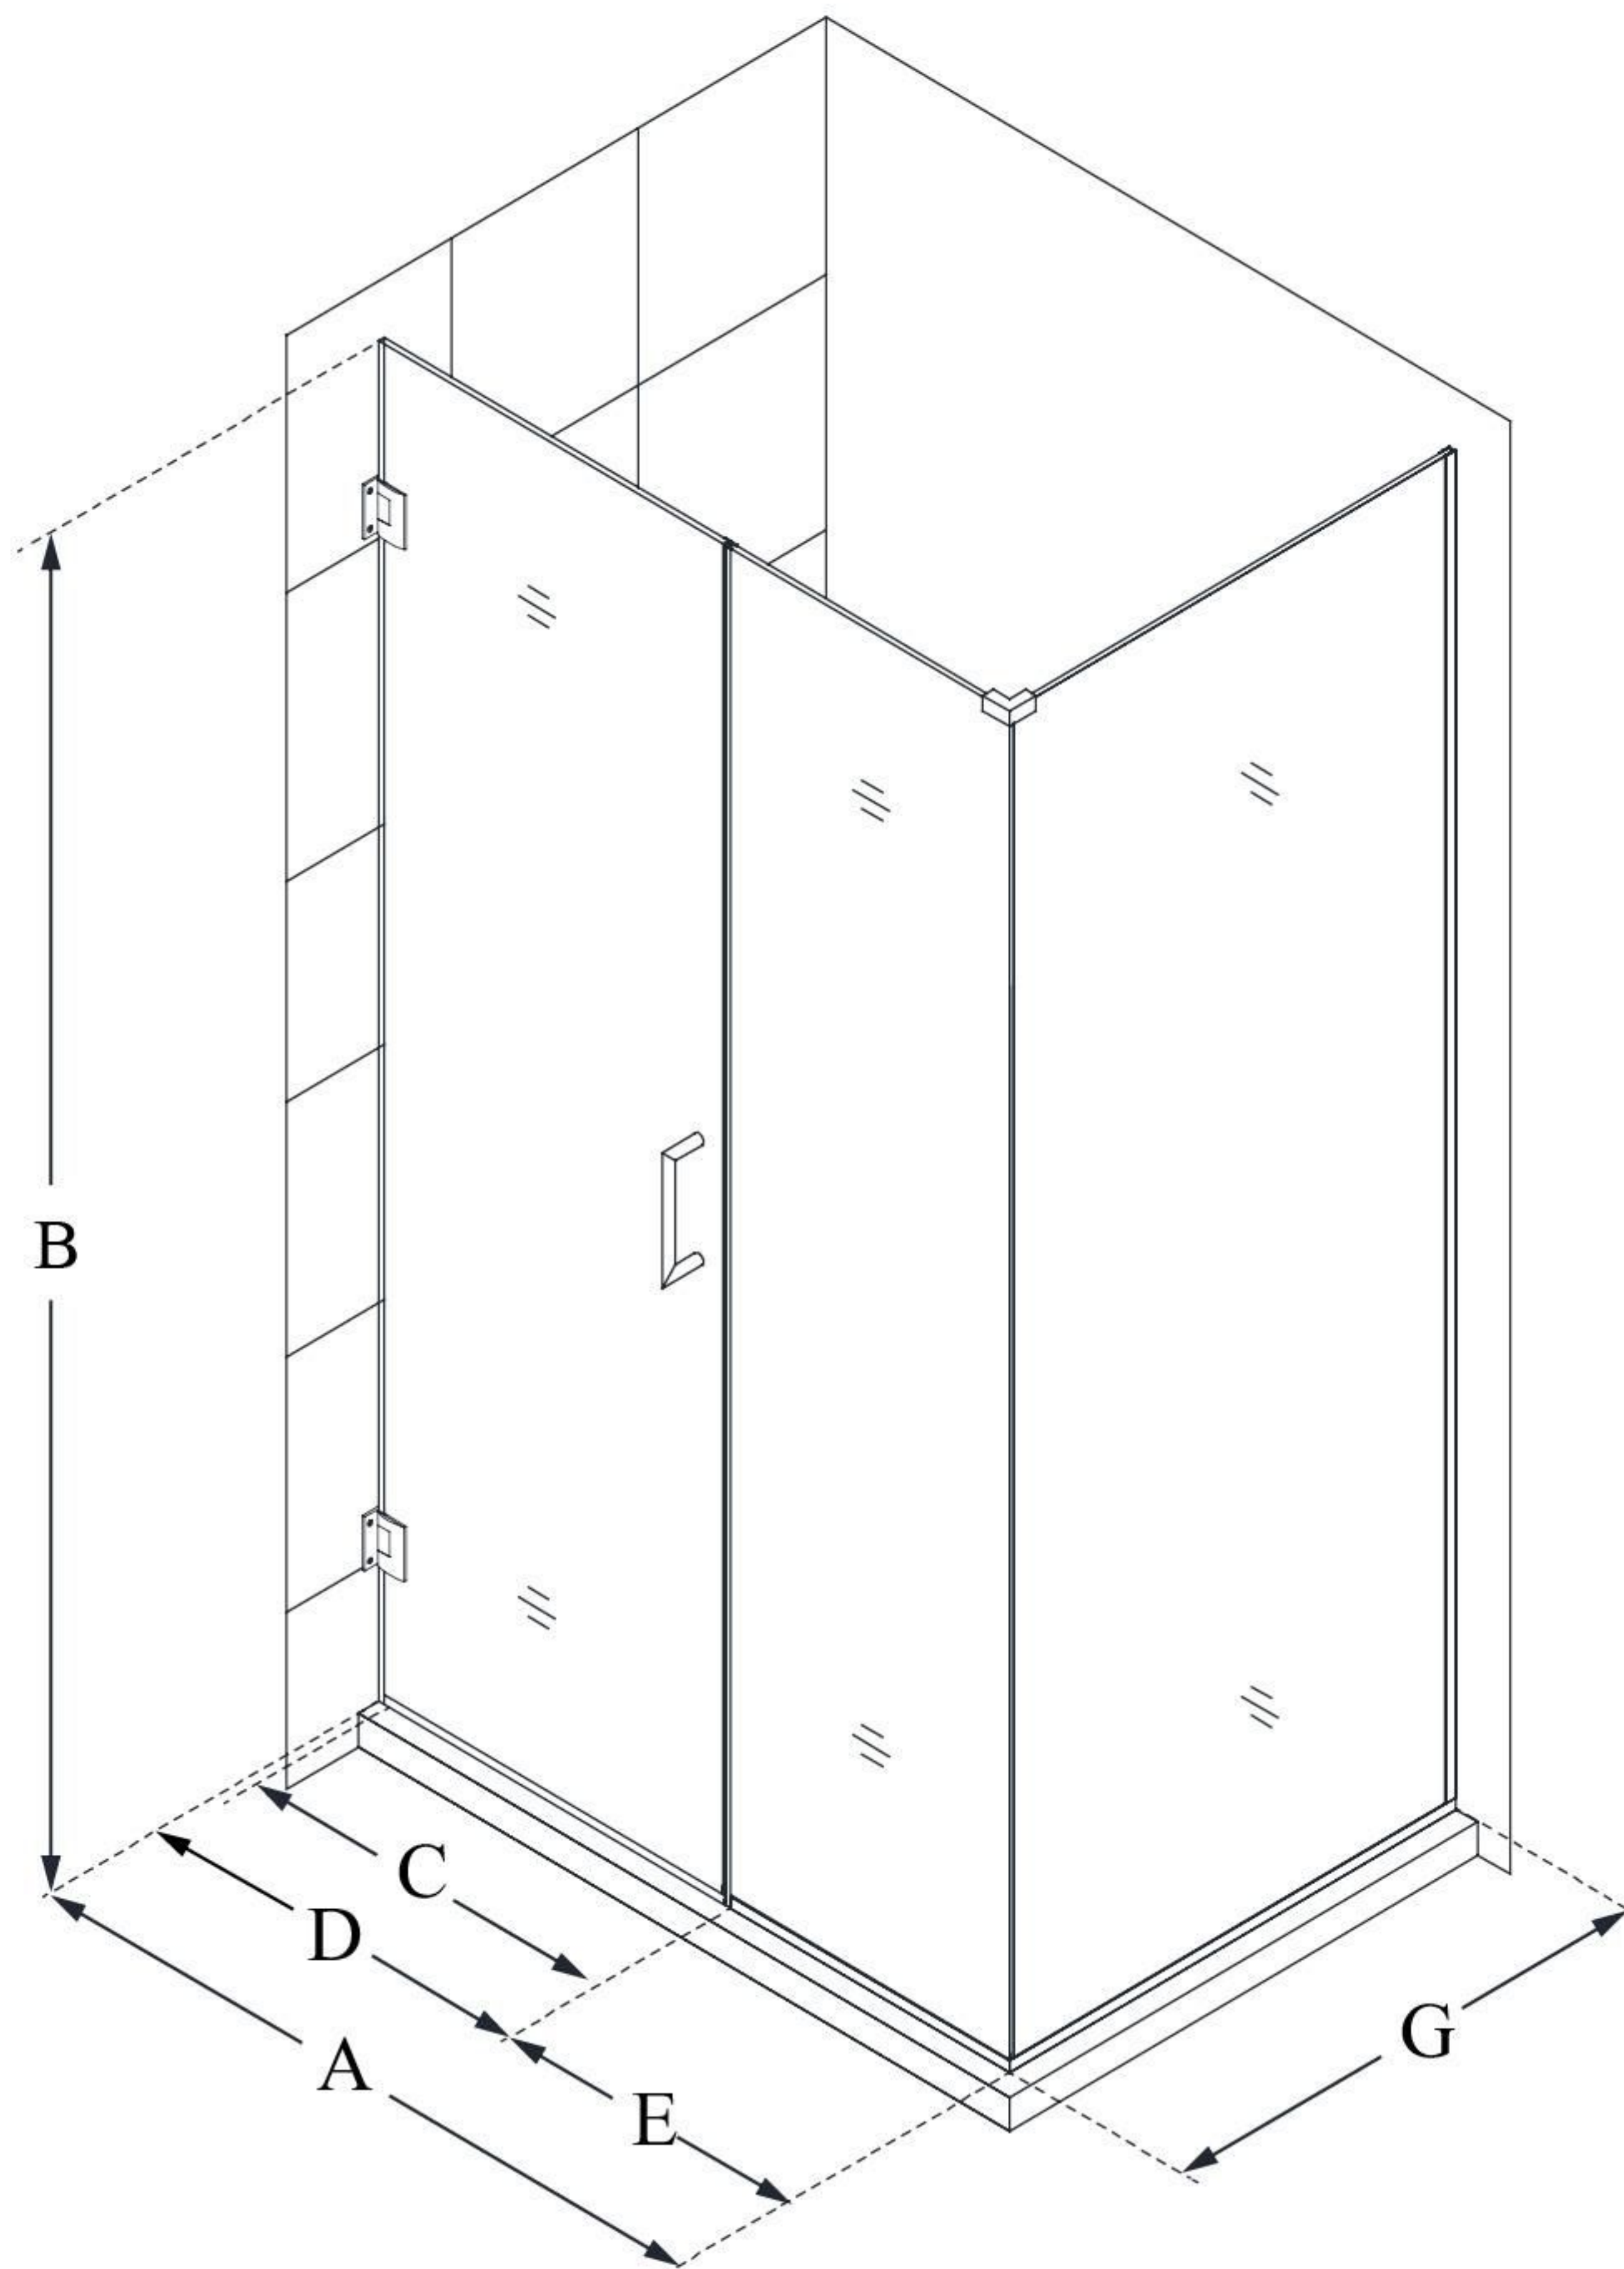

# UNIDOOR PLUS

DreamLine Unidoor Plus 29 1/2"  
W x 30 3/8" D x 72" H Frameless  
Hinged Shower Enclosure, Clear  
Glass

**SWING DOOR**

## CONFIGURATION DIMENSIONS:

**A: 29 1/2"**

MODEL WIDTH

**B: 72"**

MODEL HEIGHT

**C: 22"**

ACCESS WIDTH

**D: 23"**

DOOR WIDTH

**E: 6 1/2"**

INLINE PANEL WIDTH

**G: 30 3/8"**

RETURN PANEL WIDTH

DreamLine reserves the right to update or modify the hardware or materials pictured without prior notice for the purpose of product improvement and customer satisfaction.