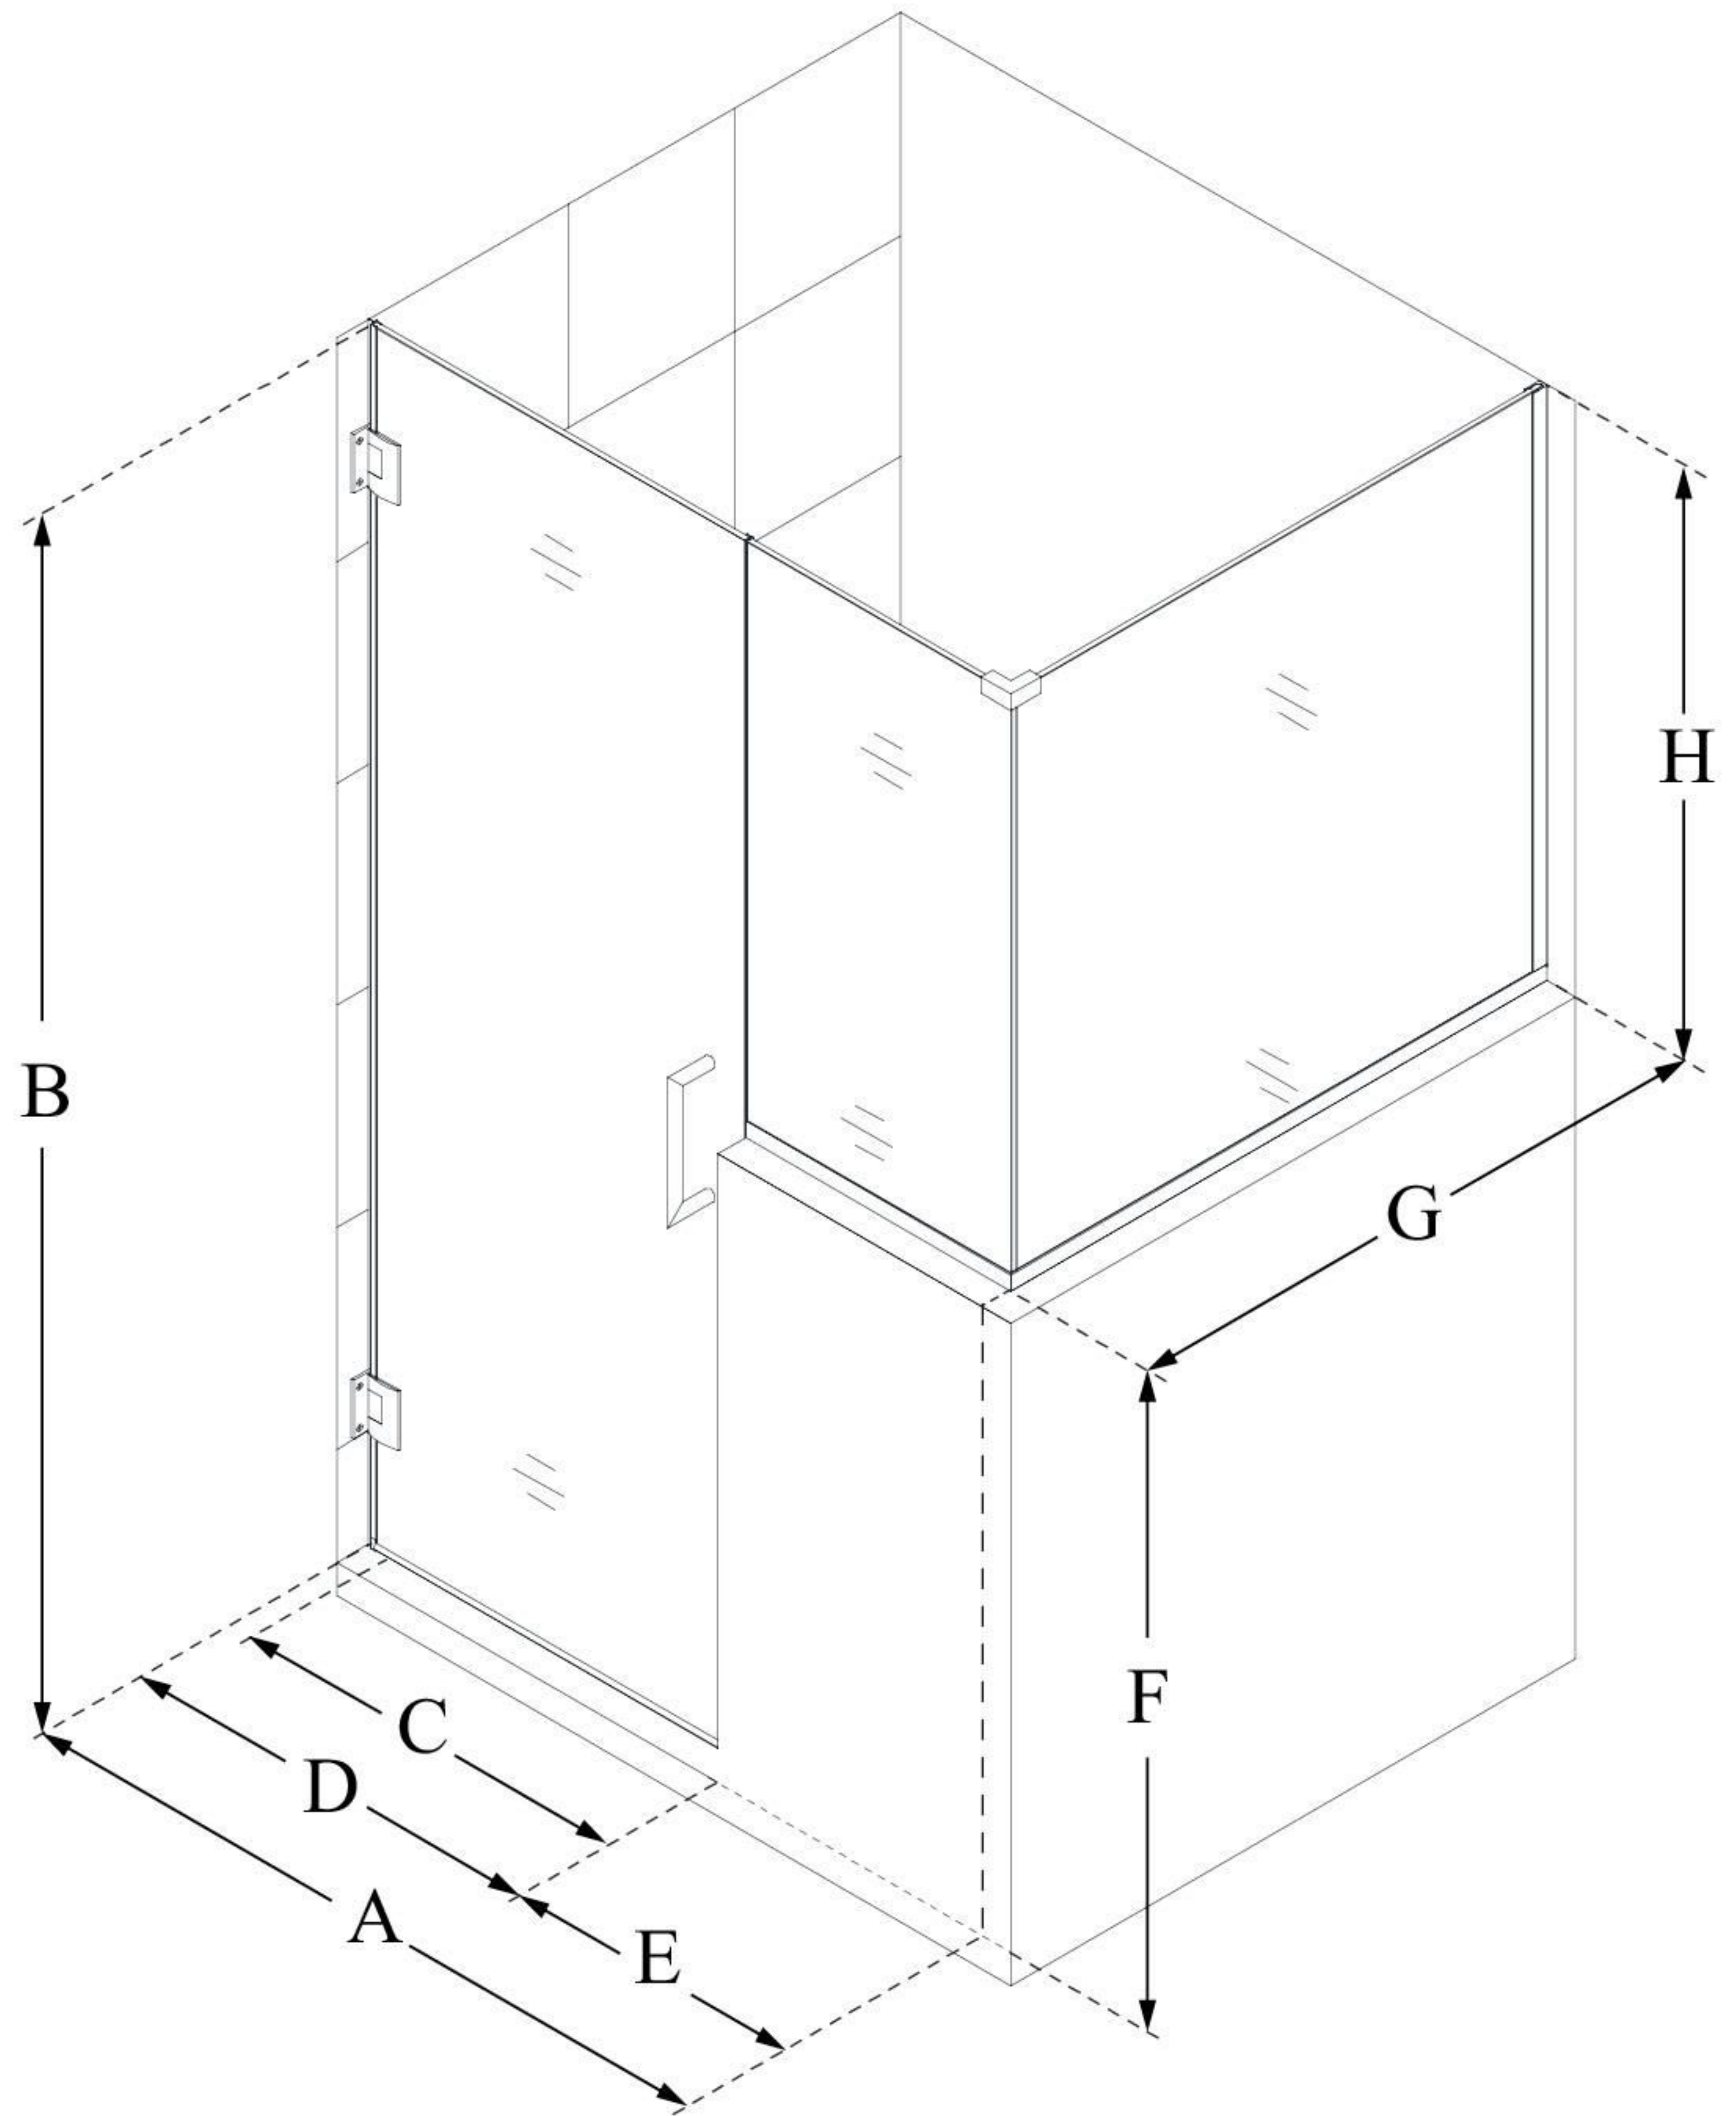

SHEN-2429303636

UNIDOOR PLUS

DreamLine Unidoor Plus 59" W
x 36 3/8" D x 72" H Frameless
Hinged Shower Enclosure, Clear
Glass

SWING DOOR

CONFIGURATION DIMENSIONS:

A: 59"

MODEL WIDTH

B: 72"

MODEL HEIGHT

C: 28"

ACCESS WIDTH

D: 29"

DOOR WIDTH

E: 30"

INLINE BUTTRESS PANEL WIDTH

F: 36"

BUTTRESS WALL HEIGHT

G: 36 3/8"

RETURN BUTTRESS PANEL WIDTH

H: 36"

BUTTRESS GLASS HEIGHT

DreamLine reserves the right to update or modify the hardware or materials pictured without prior notice for the purpose of product improvement and customer satisfaction.