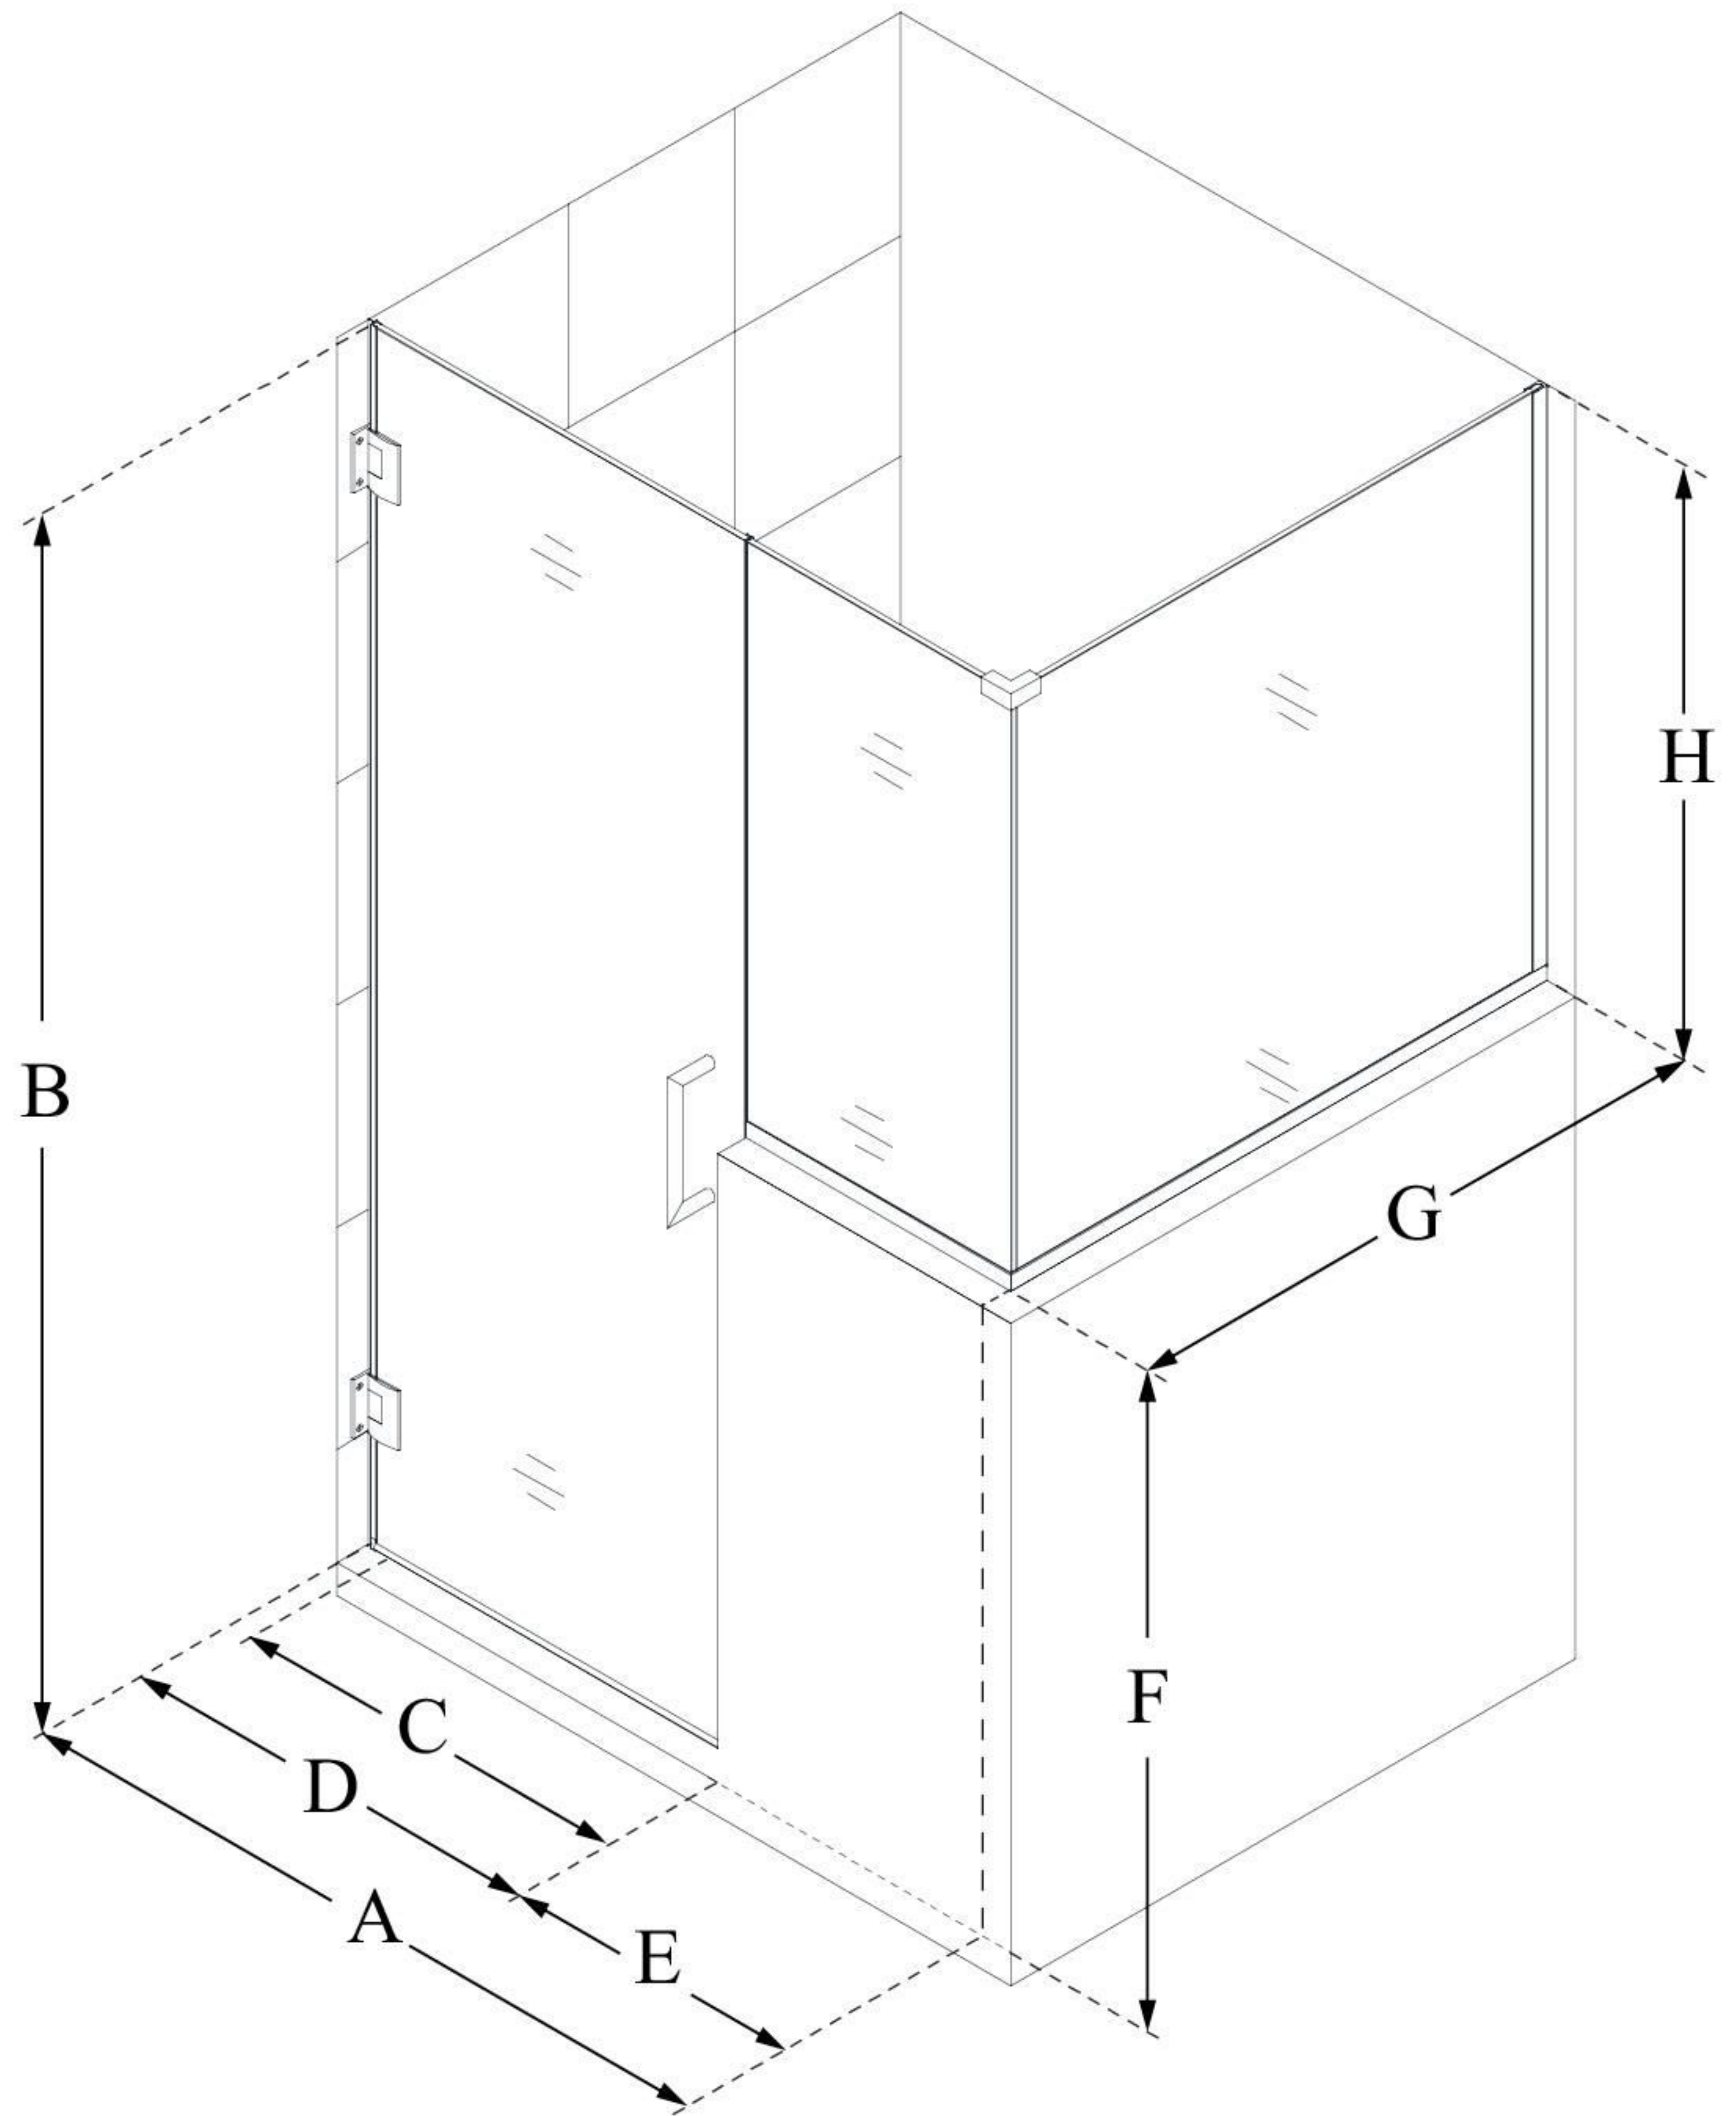

SHEN-2429303630

UNIDOOR PLUS

DreamLine Unidoor Plus 59" W
x 30 3/8" D x 72" H Frameless
Hinged Shower Enclosure, Clear
Glass

SWING DOOR

CONFIGURATION DIMENSIONS:

A: 59"

MODEL WIDTH

B: 72"

MODEL HEIGHT

C: 28"

ACCESS WIDTH

D: 29"

DOOR WIDTH

E: 30"

INLINE BUTTRESS PANEL WIDTH

F: 36"

BUTTRESS WALL HEIGHT

G: 30 3/8"

RETURN BUTTRESS PANEL WIDTH

H: 36"

BUTTRESS GLASS HEIGHT

DreamLine reserves the right to update or modify the hardware or materials pictured without prior notice for the purpose of product improvement and customer satisfaction.