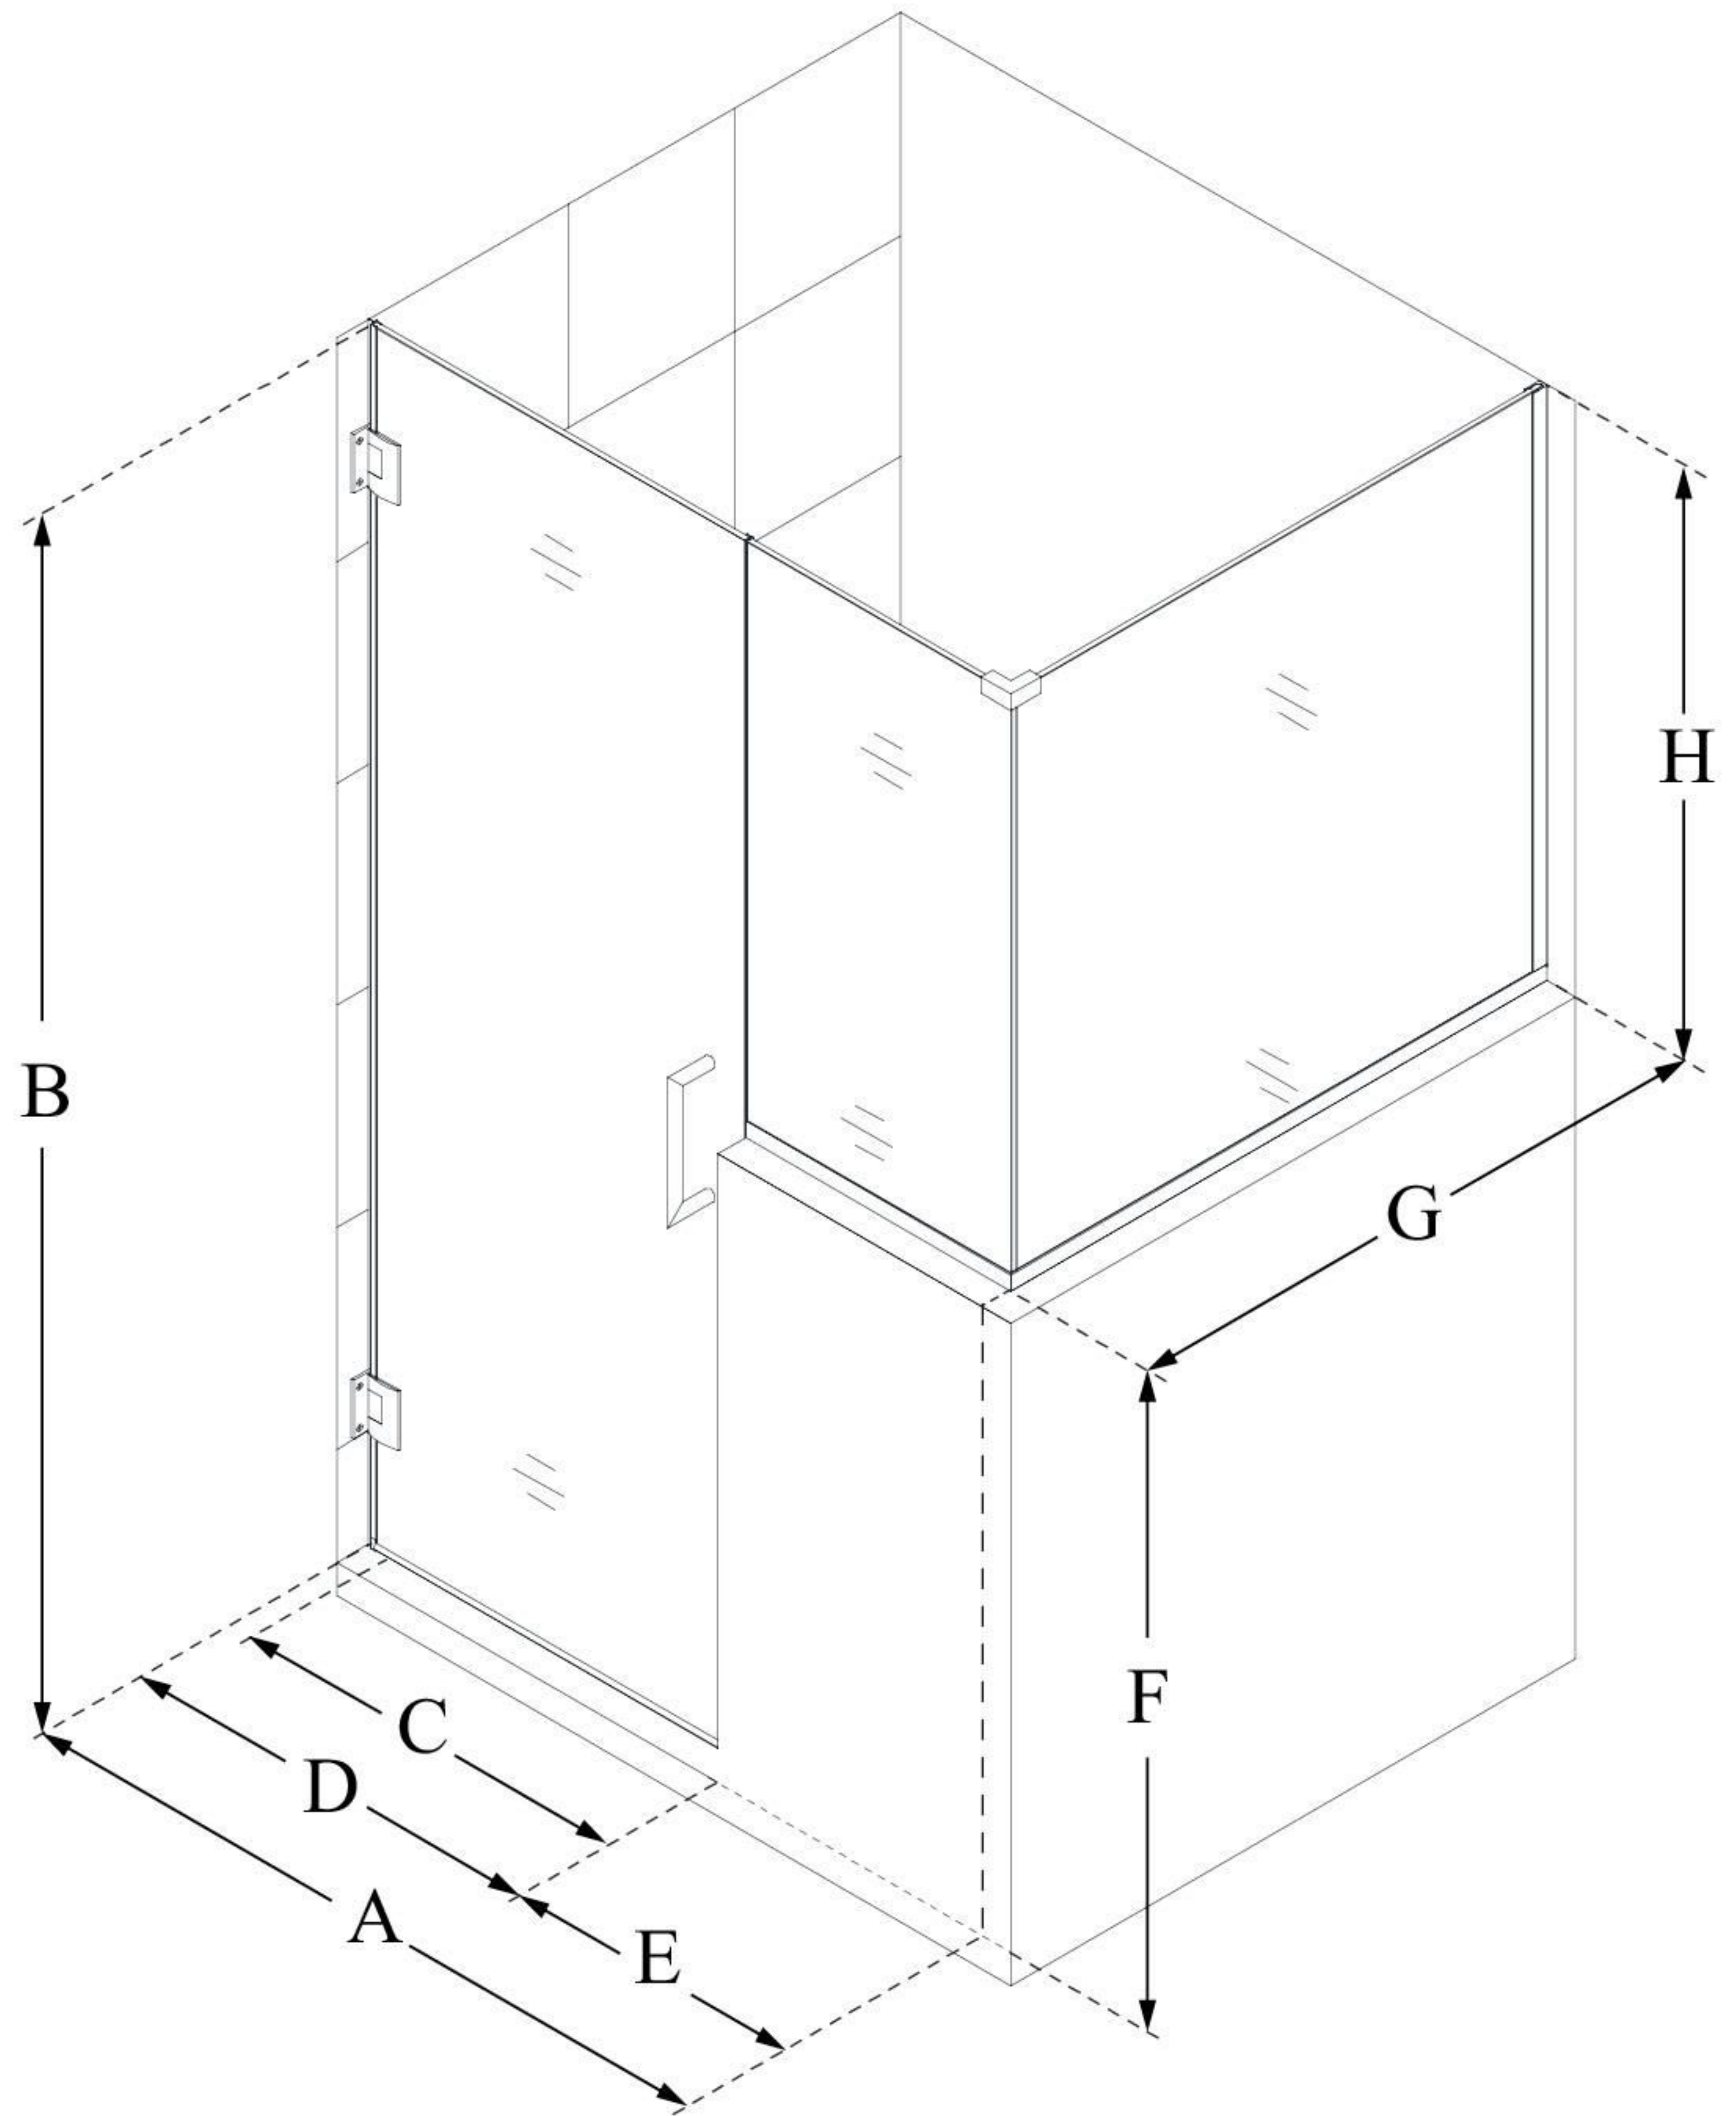

SHEN-2429303436

UNIDOOR PLUS

DreamLine Unidoor Plus 59" W
x 36 3/8" D x 72" H Frameless
Hinged Shower Enclosure, Clear
Glass

SWING DOOR

CONFIGURATION DIMENSIONS:

A: 59"

MODEL WIDTH

B: 72"

MODEL HEIGHT

C: 28"

ACCESS WIDTH

D: 29"

DOOR WIDTH

E: 30"

INLINE BUTTRESS PANEL WIDTH

F: 38"

BUTTRESS WALL HEIGHT

G: 36 3/8"

RETURN BUTTRESS PANEL WIDTH

H: 34"

BUTTRESS GLASS HEIGHT

DreamLine reserves the right to update or modify the hardware or materials pictured without prior notice for the purpose of product improvement and customer satisfaction.