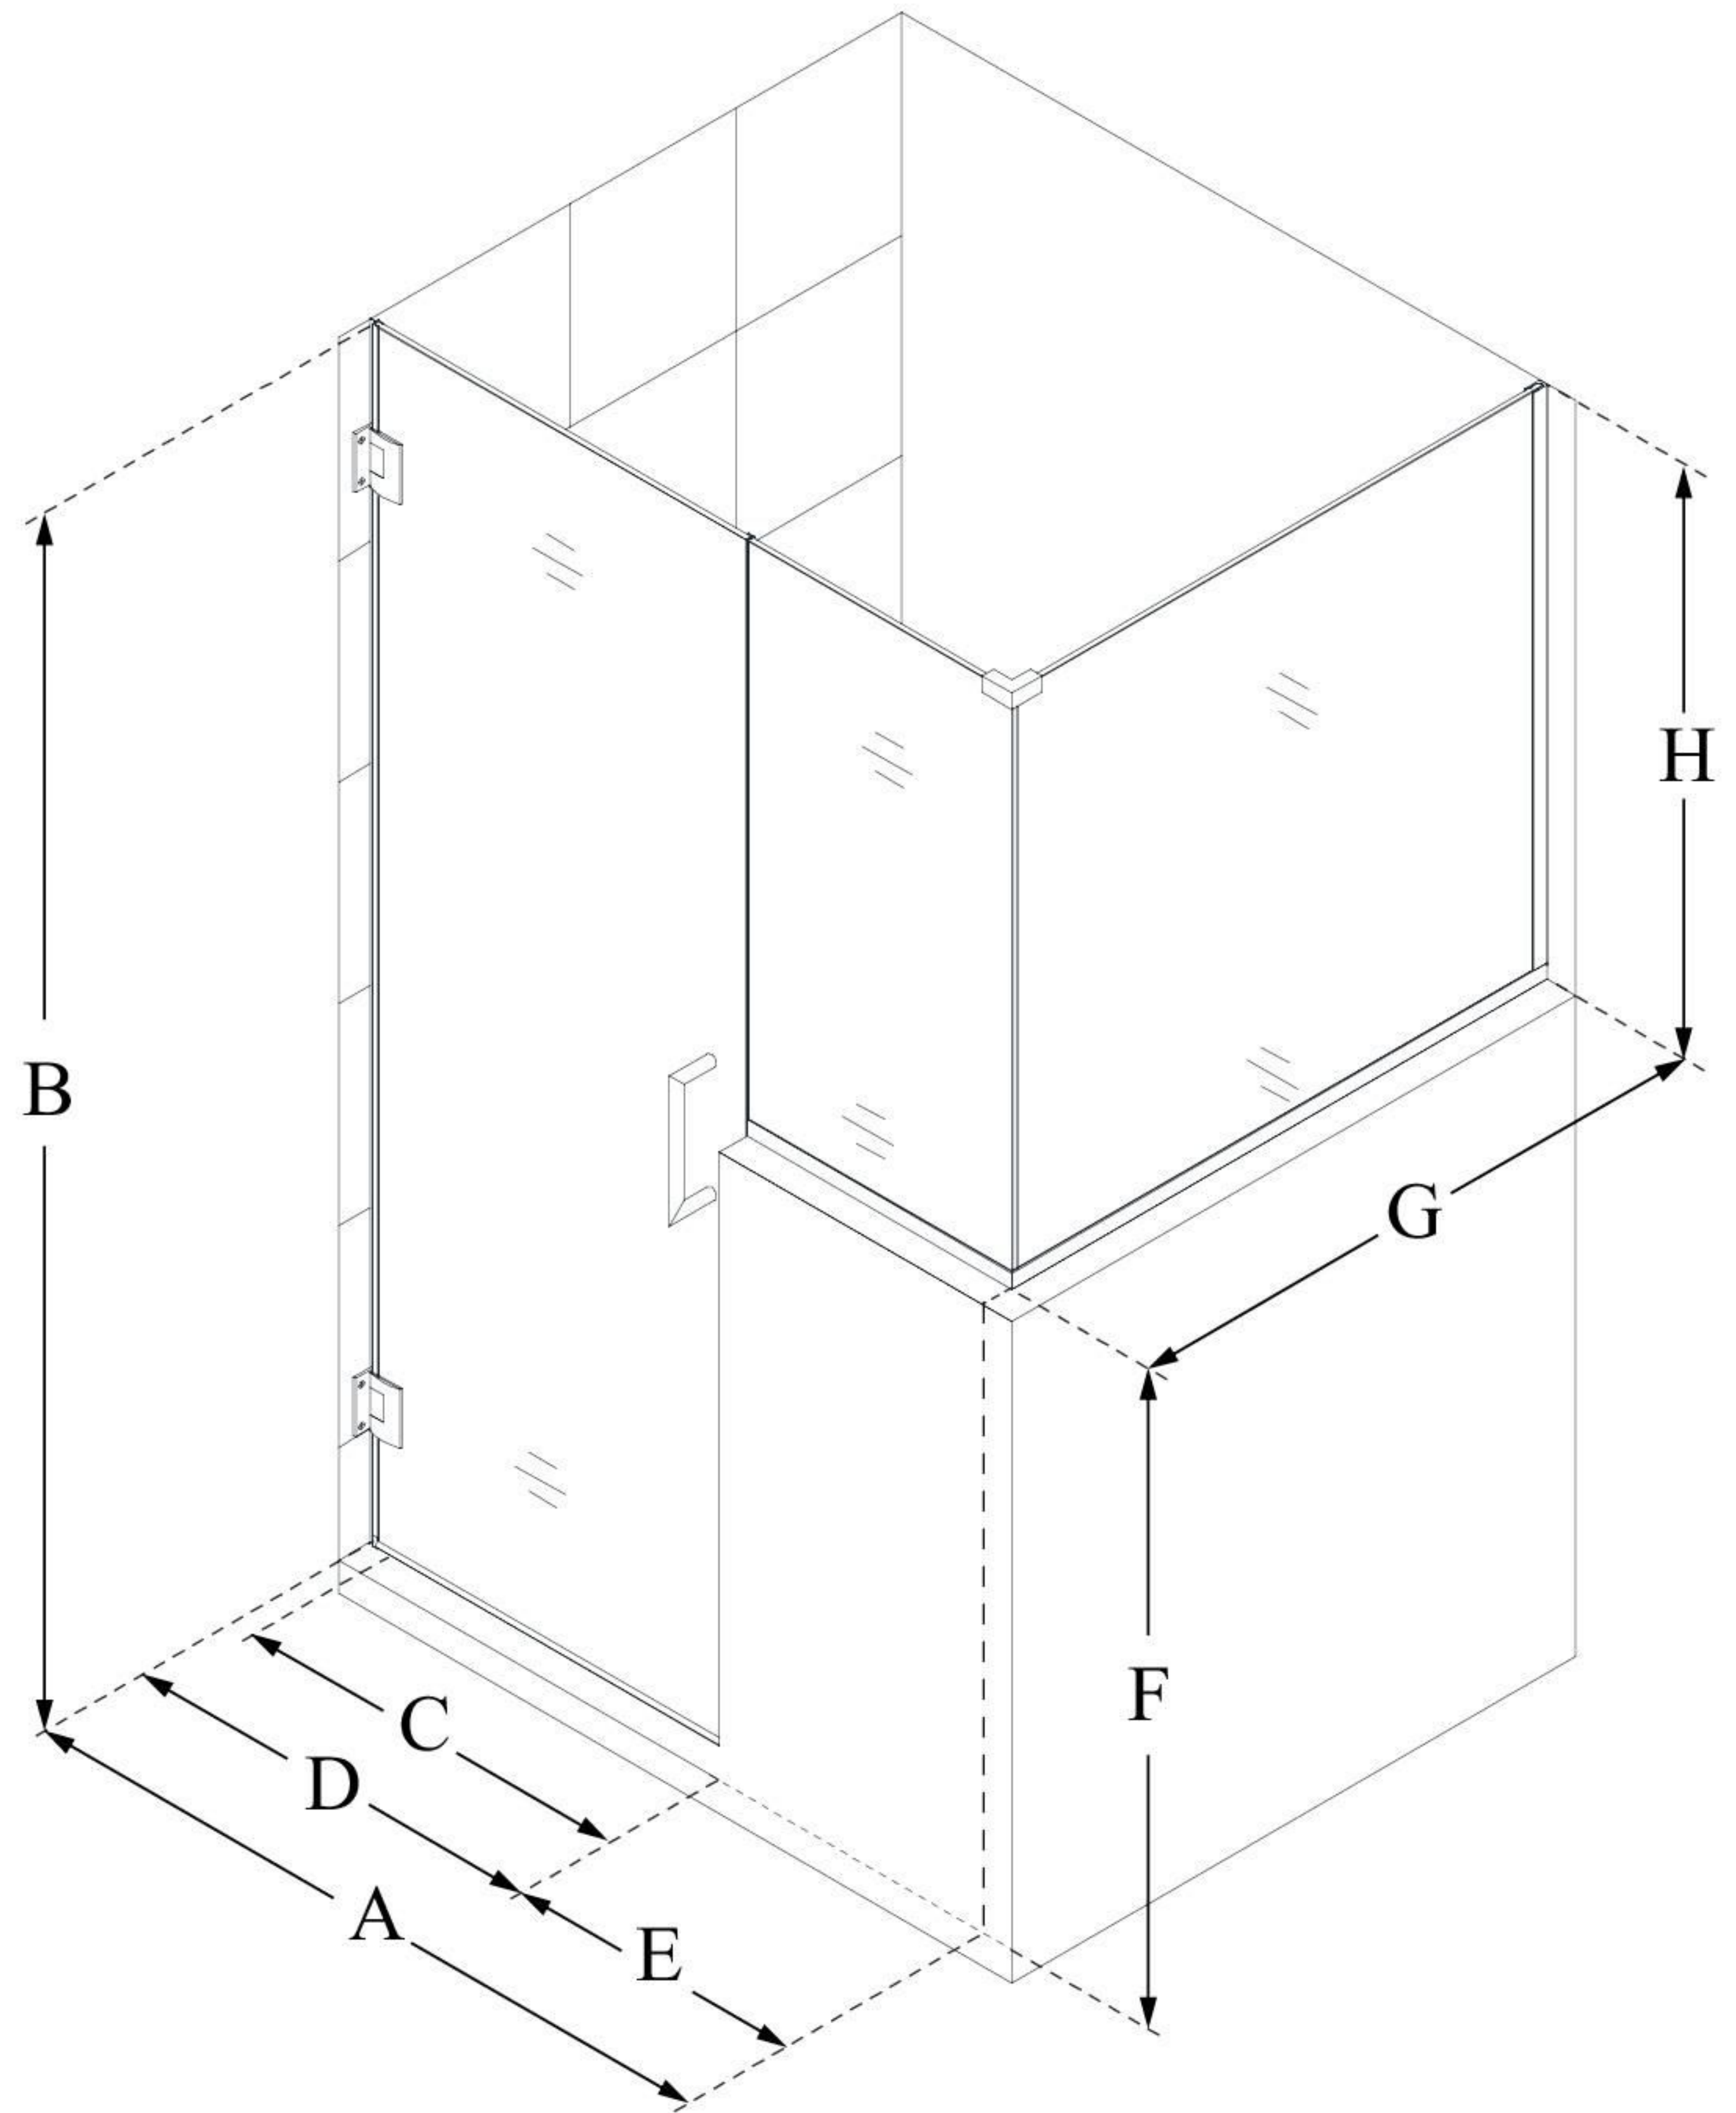

SHEN-2429303430

UNIDOOR PLUS

DreamLine Unidoor Plus 59" W
x 30 3/8" D x 72" H Frameless
Hinged Shower Enclosure, Clear
Glass

SWING DOOR

CONFIGURATION DIMENSIONS:

A: 59"
MODEL WIDTH

B: 72"
MODEL HEIGHT

C: 28"
ACCESS WIDTH

D: 29"
DOOR WIDTH

E: 30"
INLINE BUTTRESS PANEL WIDTH

F: 38"
BUTTRESS WALL HEIGHT

G: 30 3/8"
RETURN BUTTRESS PANEL WIDTH

H: 34"
BUTTRESS GLASS HEIGHT

DreamLine reserves the right to update or modify the hardware or materials pictured without prior notice for the purpose of product improvement and customer satisfaction.