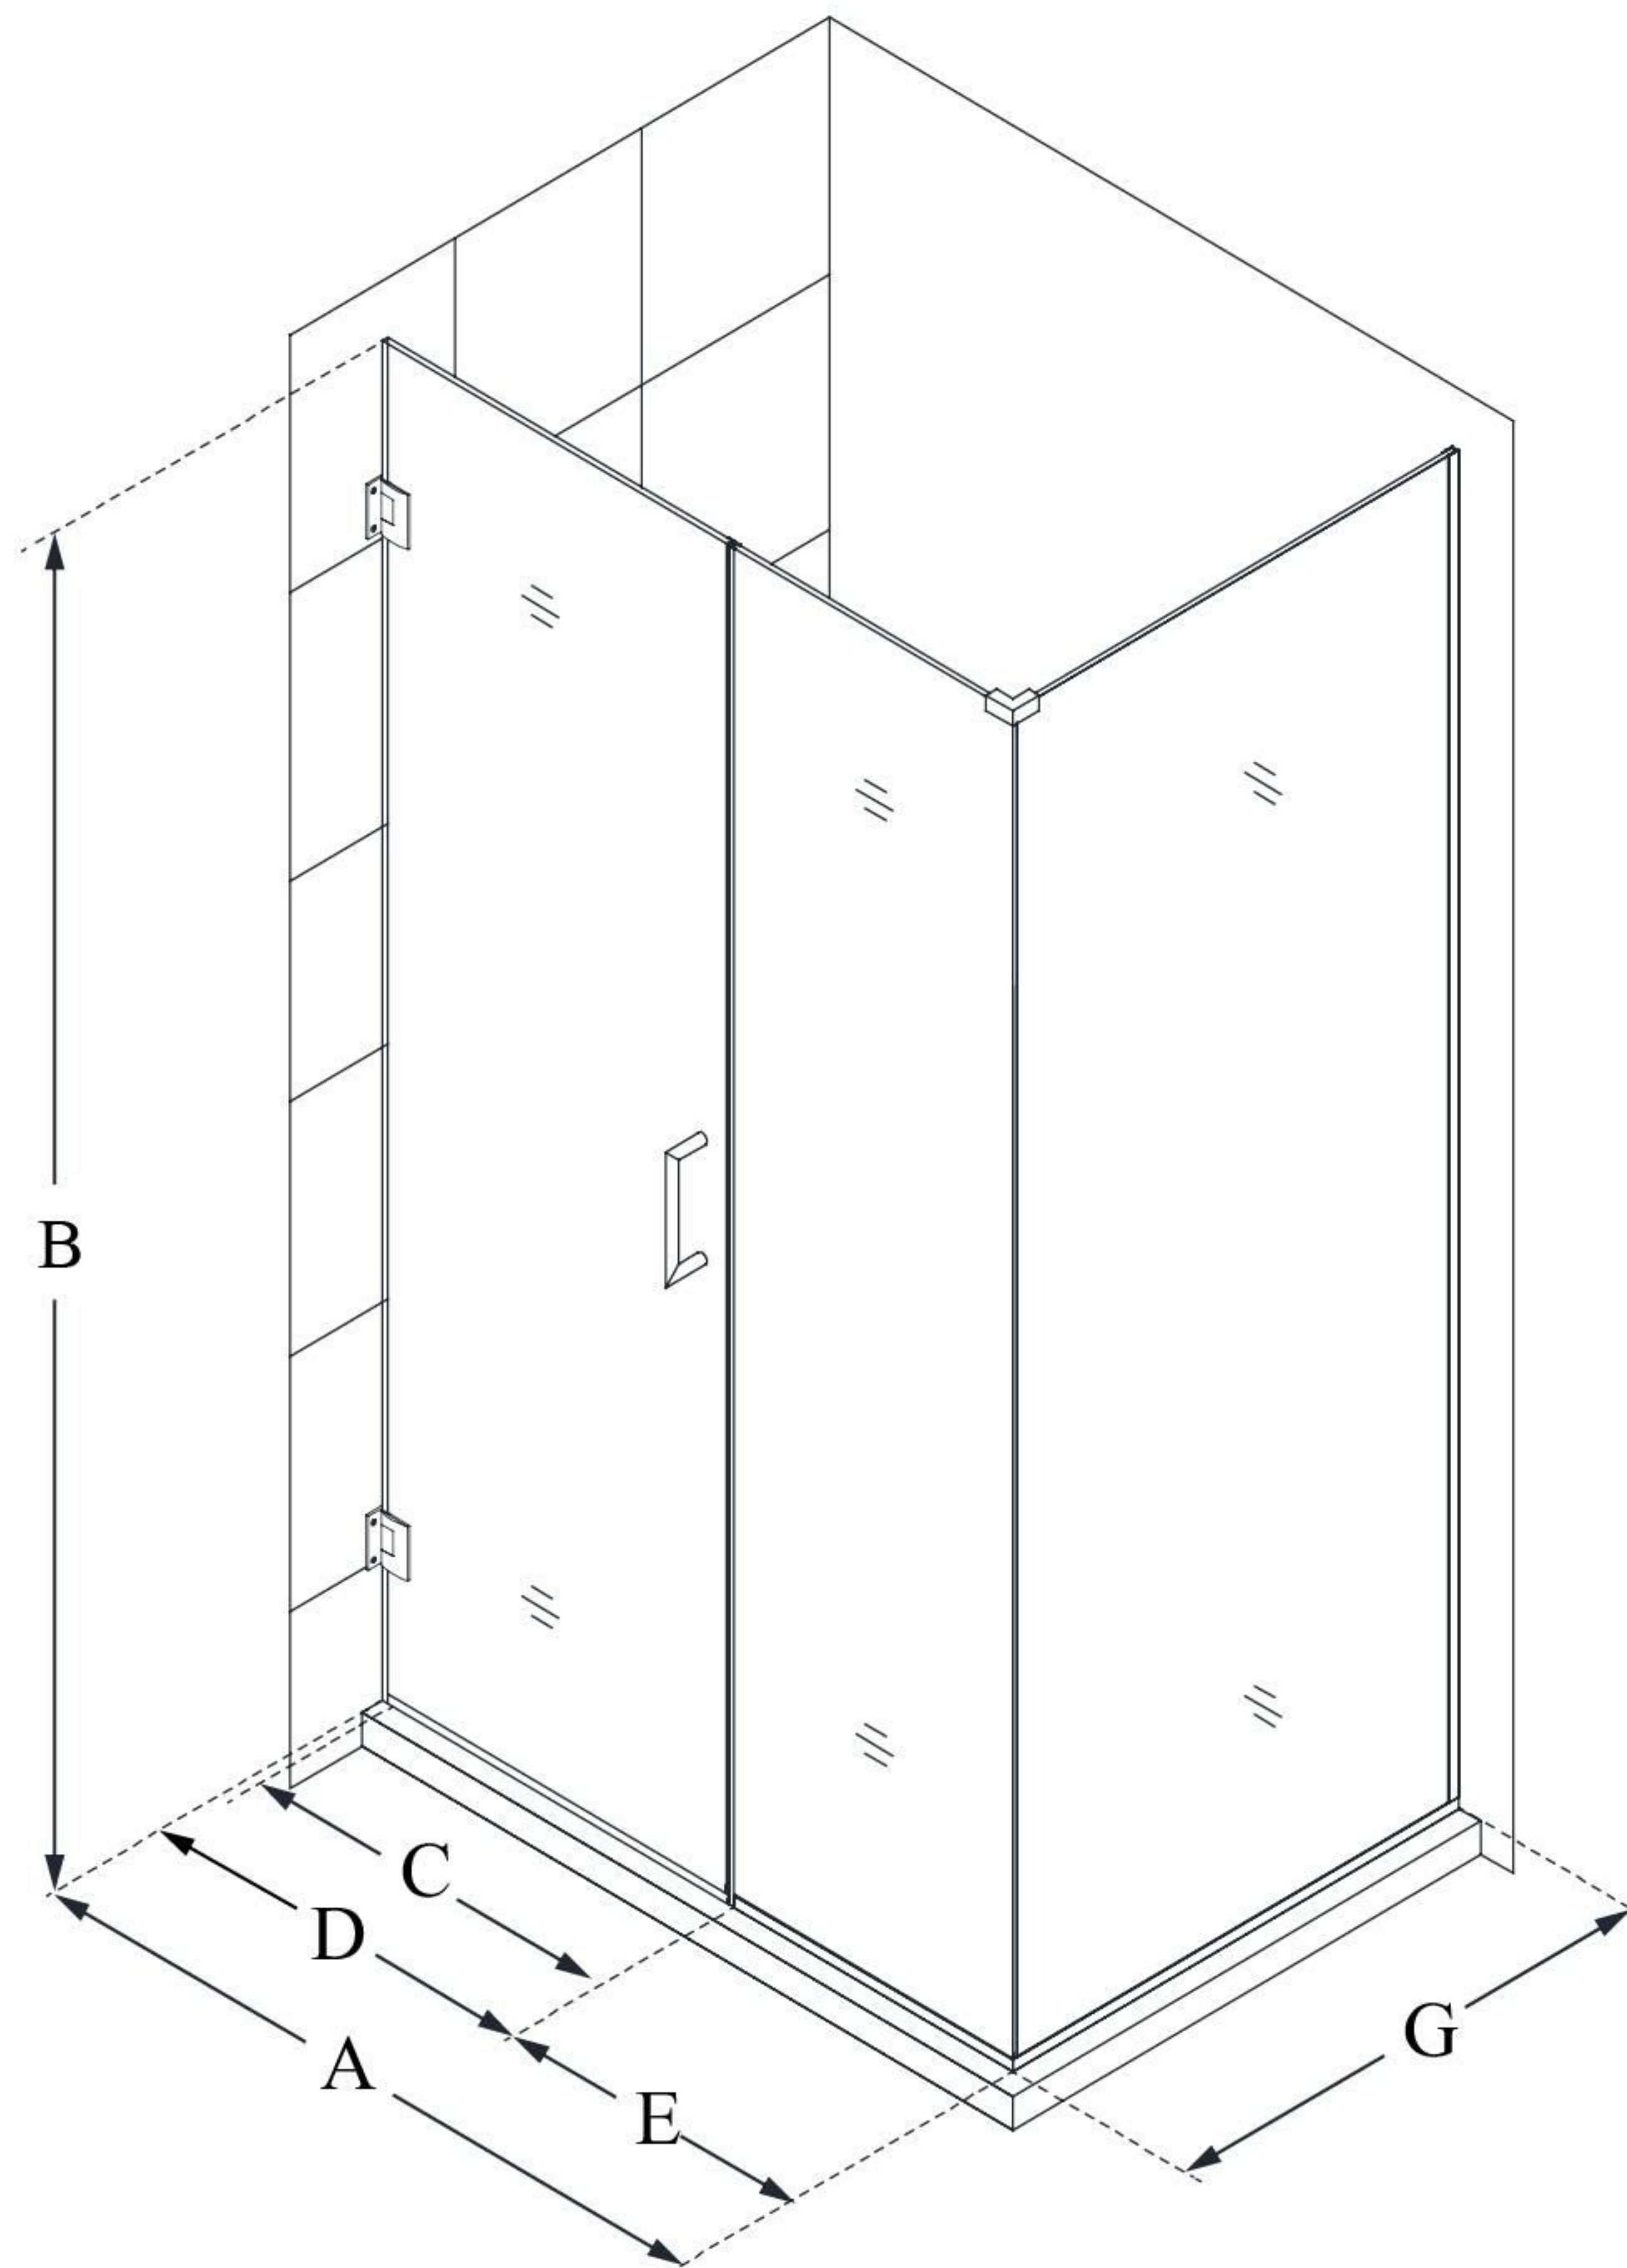

# UNIDOOR PLUS

DreamLine Unidoor Plus 29" W  
x 34 3/8" D x 72" H Frameless  
Hinged Shower Enclosure, Clear  
Glass

**SWING DOOR**

## CONFIGURATION DIMENSIONS:

**A: 29"**

MODEL WIDTH

**B: 72"**

MODEL HEIGHT

**C: 22"**

ACCESS WIDTH

**D: 23"**

DOOR WIDTH

**E: 6"**

INLINE PANEL WIDTH

**G: 34 3/8"**

RETURN PANEL WIDTH

DreamLine reserves the right to update or modify the hardware or materials pictured without prior notice for the purpose of product improvement and customer satisfaction.