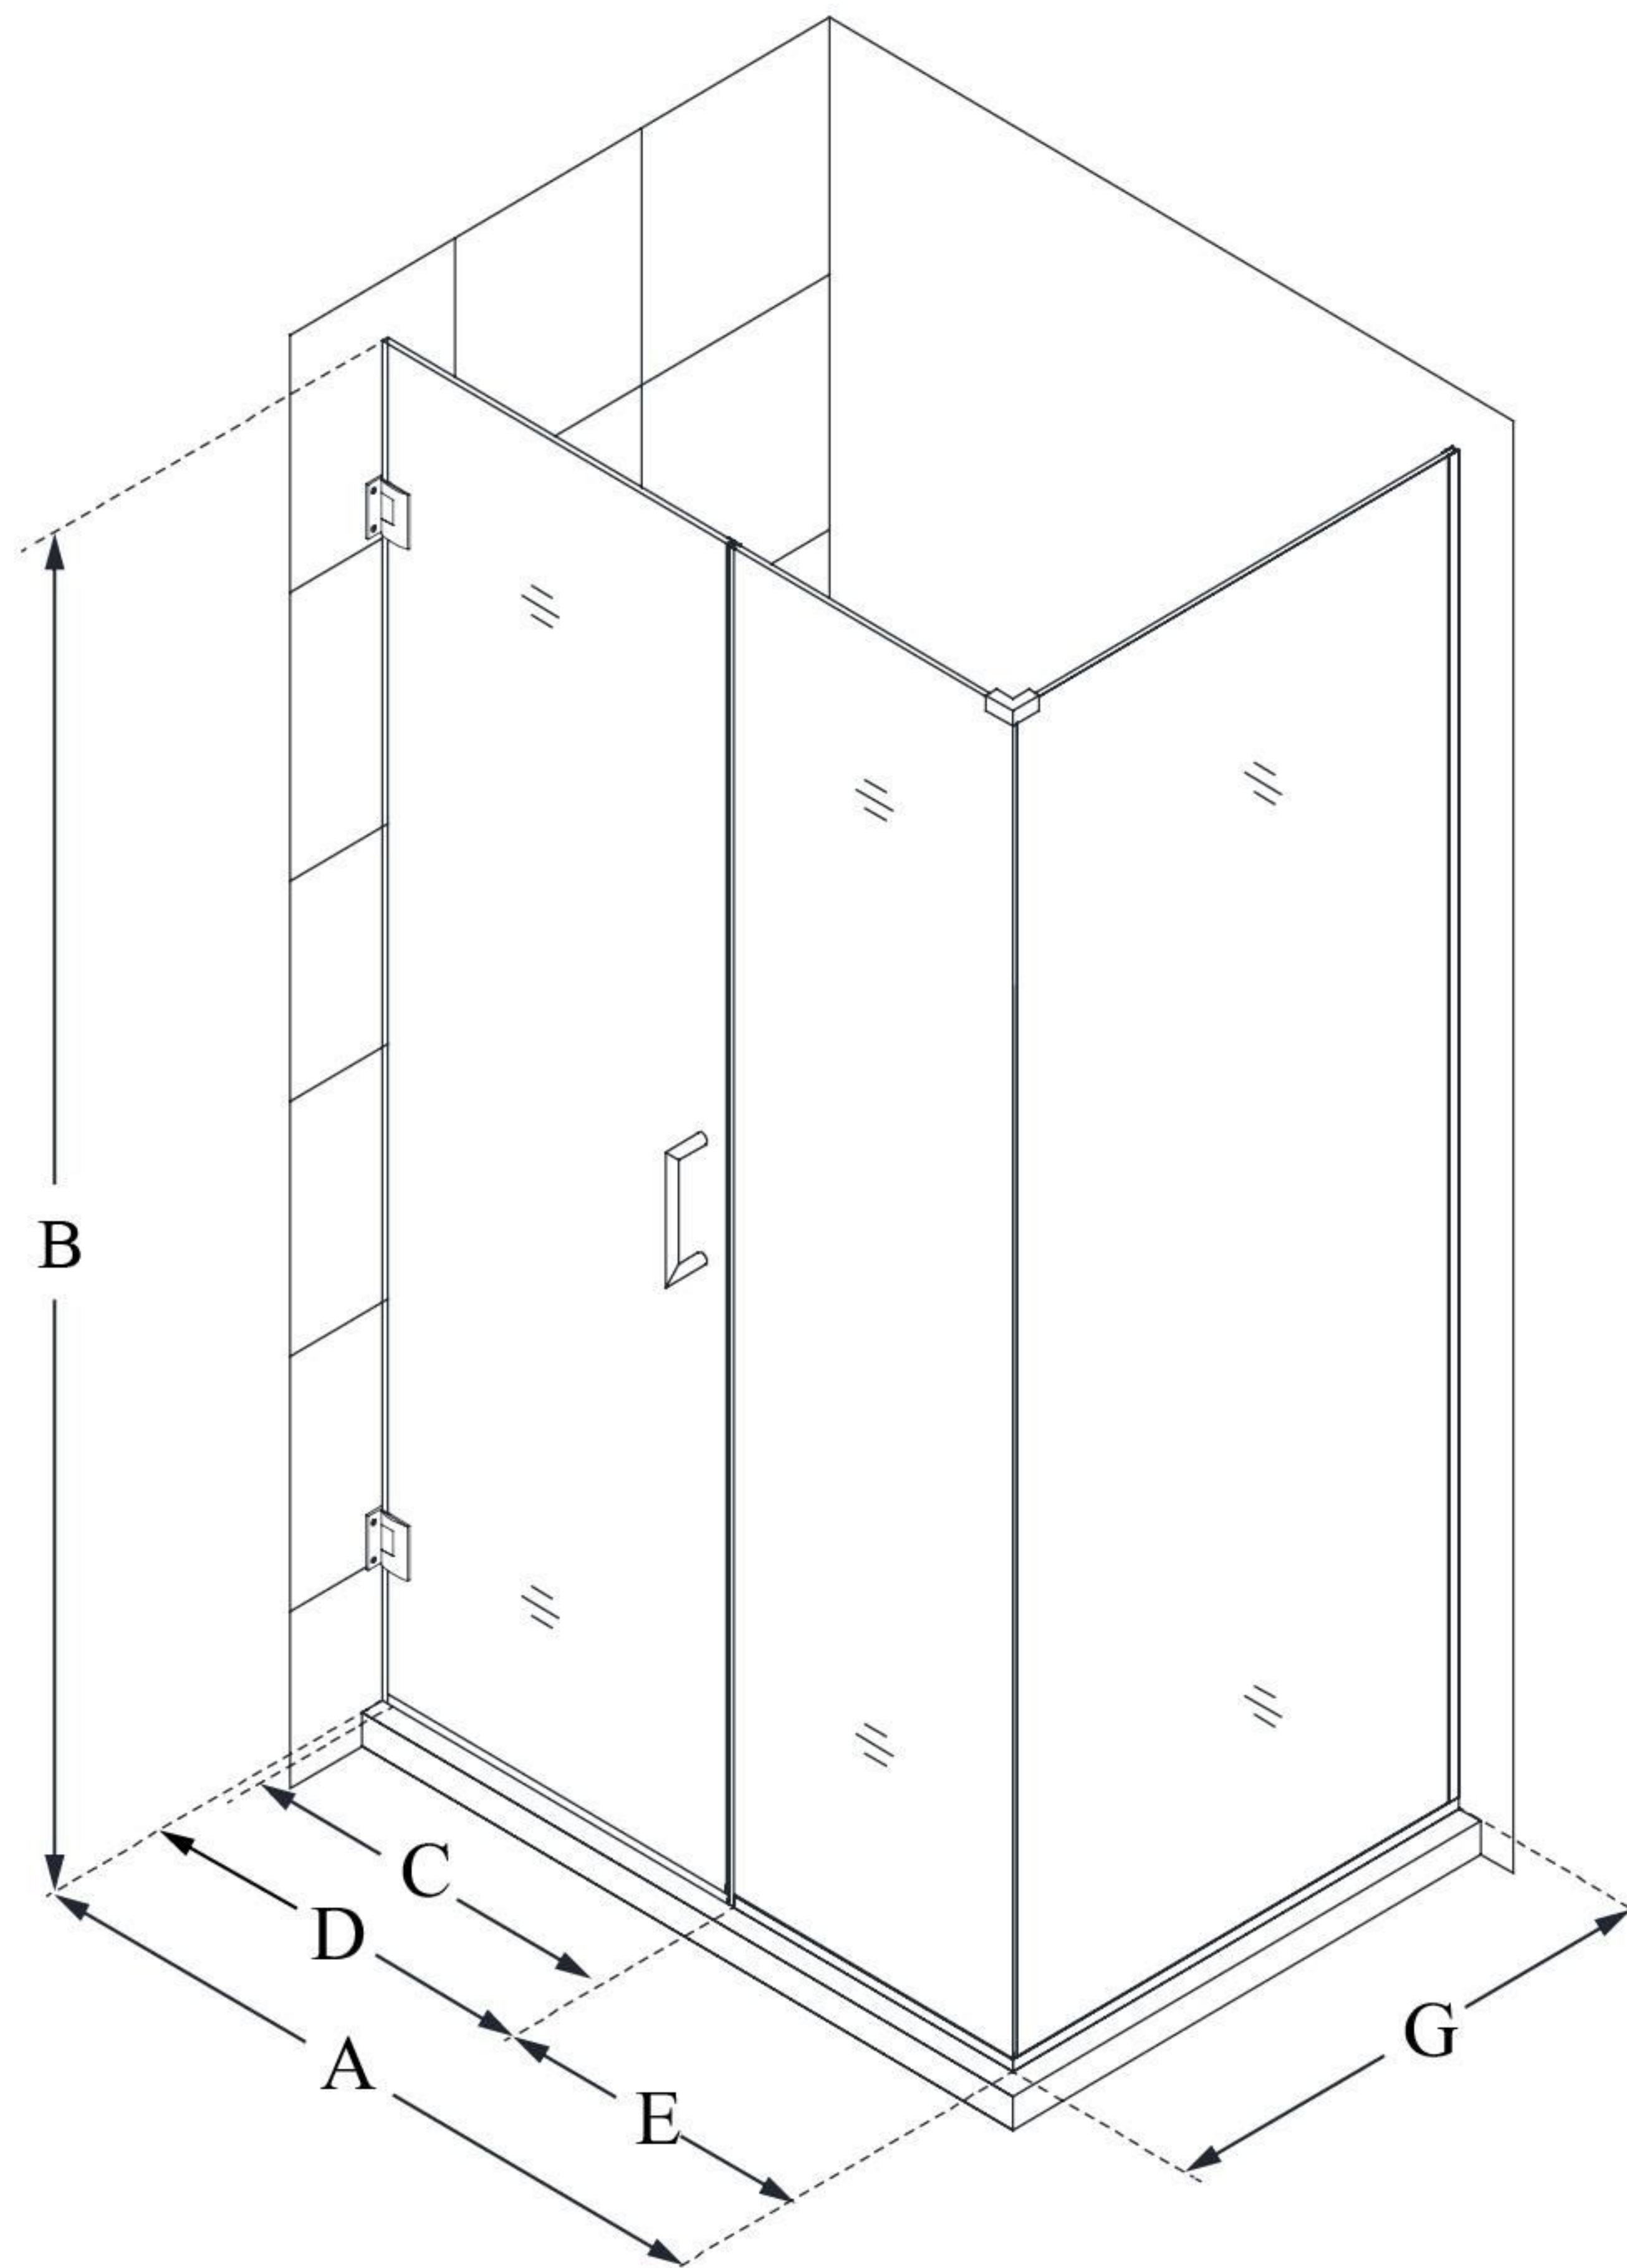

SHEN-24290300

UNIDOOR PLUS

DreamLine Unidoor Plus 29" W
x 30 3/8" D x 72" H Frameless
Hinged Shower Enclosure, Clear
Glass

SWING DOOR

CONFIGURATION DIMENSIONS:

A: 29"

MODEL WIDTH

B: 72"

MODEL HEIGHT

C: 22"

ACCESS WIDTH

D: 23"

DOOR WIDTH

E: 6"

INLINE PANEL WIDTH

G: 30 3/8"

RETURN PANEL WIDTH

DreamLine reserves the right to update or modify the hardware or materials pictured without prior notice for the purpose of product improvement and customer satisfaction.