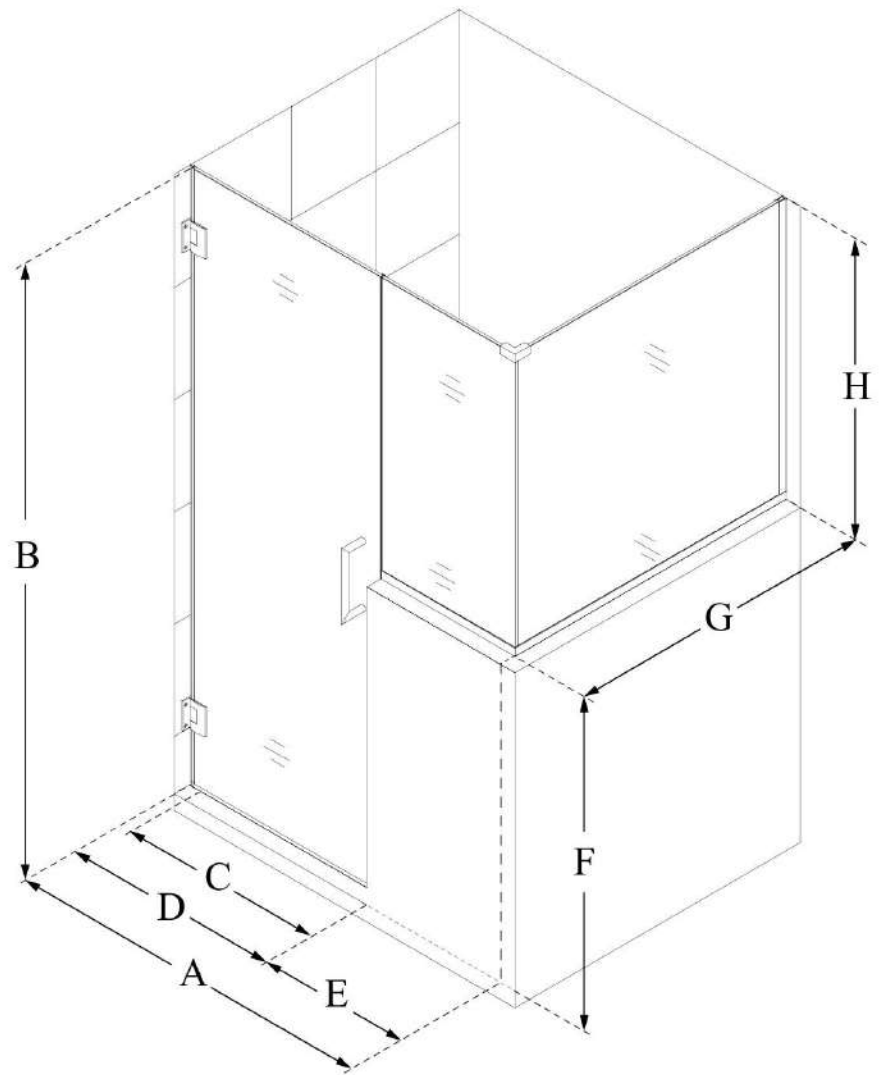

SHEN-2428303636

UNIDOOR PLUS

DreamLine Unidoor Plus 58" W
x 36 3/8" D x 72" H Frameless
Hinged Shower Enclosure, Clear
Glass

SWING DOOR

CONFIGURATION DIMENSIONS:

A: 58"

MODEL WIDTH

B: 72"

MODEL HEIGHT

C: 27"

ACCESS WIDTH

D: 28"

DOOR WIDTH

E: 30"

INLINE BUTTRESS PANEL WIDTH

F: 36"

BUTTRESS WALL HEIGHT

G: 36 3/8"

RETURN BUTTRESS PANEL WIDTH

H: 36"

BUTTRESS GLASS HEIGHT

DreamLine reserves the right to update or modify the hardware or materials pictured without prior notice for the purpose of product improvement and customer satisfaction.