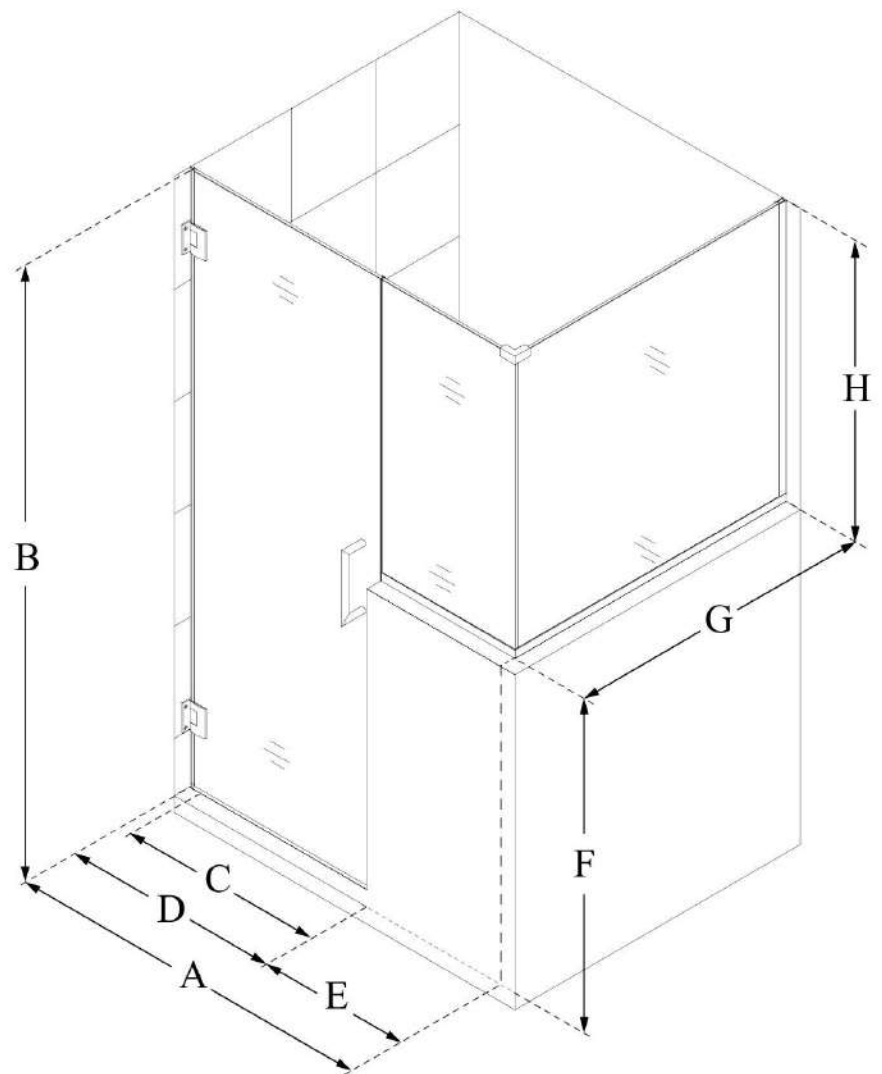

SHEN-2428303630

UNIDOOR PLUS

DreamLine Unidoor Plus 58" W
x 30 3/8" D x 72" H Frameless
Hinged Shower Enclosure, Clear
Glass

SWING DOOR

CONFIGURATION DIMENSIONS:

A: 58"

MODEL WIDTH

B: 72"

MODEL HEIGHT

C: 27"

ACCESS WIDTH

D: 28"

DOOR WIDTH

E: 30"

INLINE BUTTRESS PANEL WIDTH

F: 36"

BUTTRESS WALL HEIGHT

G: 30 3/8"

RETURN BUTTRESS PANEL WIDTH

H: 36"

BUTTRESS GLASS HEIGHT

DreamLine reserves the right to update or modify the hardware or materials pictured without prior notice for the purpose of product improvement and customer satisfaction.