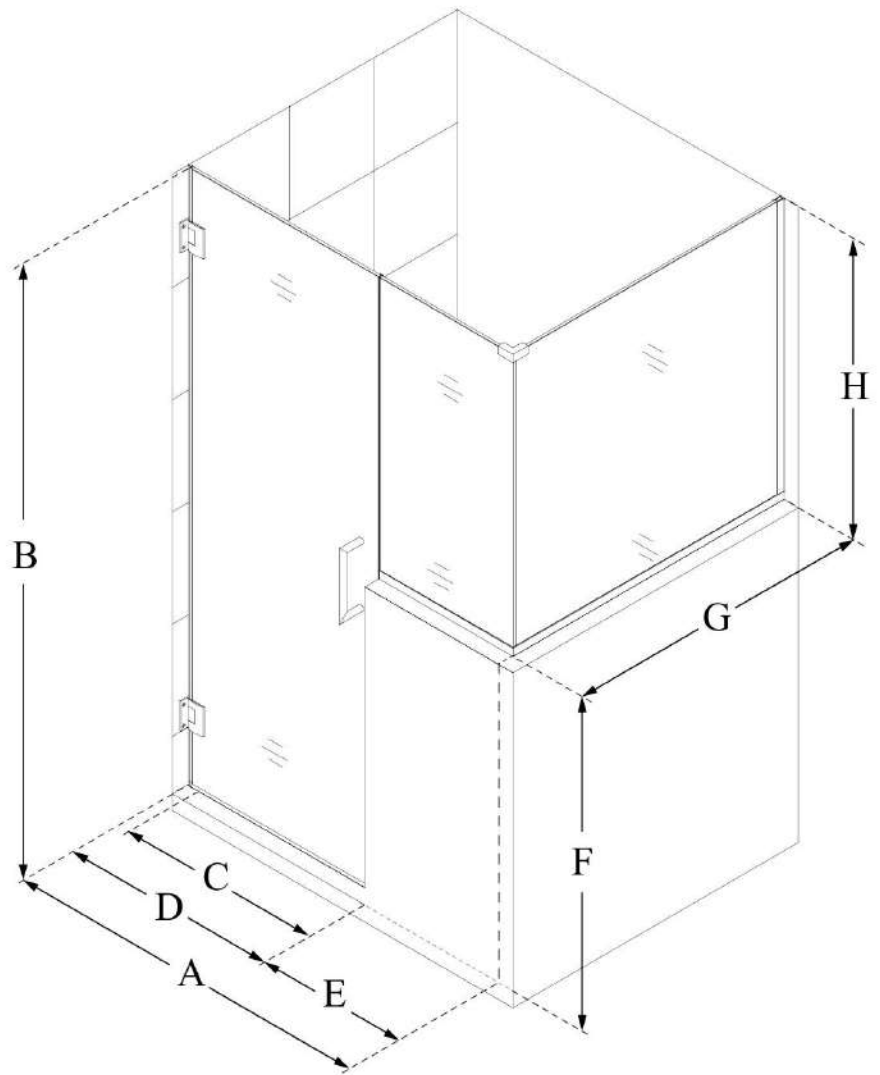

SHEN-2428303436

UNIDOOR PLUS

DreamLine Unidoor Plus 58" W
x 36 3/8" D x 72" H Frameless
Hinged Shower Enclosure, Clear
Glass

SWING DOOR

CONFIGURATION DIMENSIONS:

A: 58"

MODEL WIDTH

B: 72"

MODEL HEIGHT

C: 27"

ACCESS WIDTH

D: 28"

DOOR WIDTH

E: 30"

INLINE BUTTRESS PANEL WIDTH

F: 38"

BUTTRESS WALL HEIGHT

G: 36 3/8"

RETURN BUTTRESS PANEL WIDTH

H: 34"

BUTTRESS GLASS HEIGHT

DreamLine reserves the right to update or modify the hardware or materials pictured without prior notice for the purpose of product improvement and customer satisfaction.