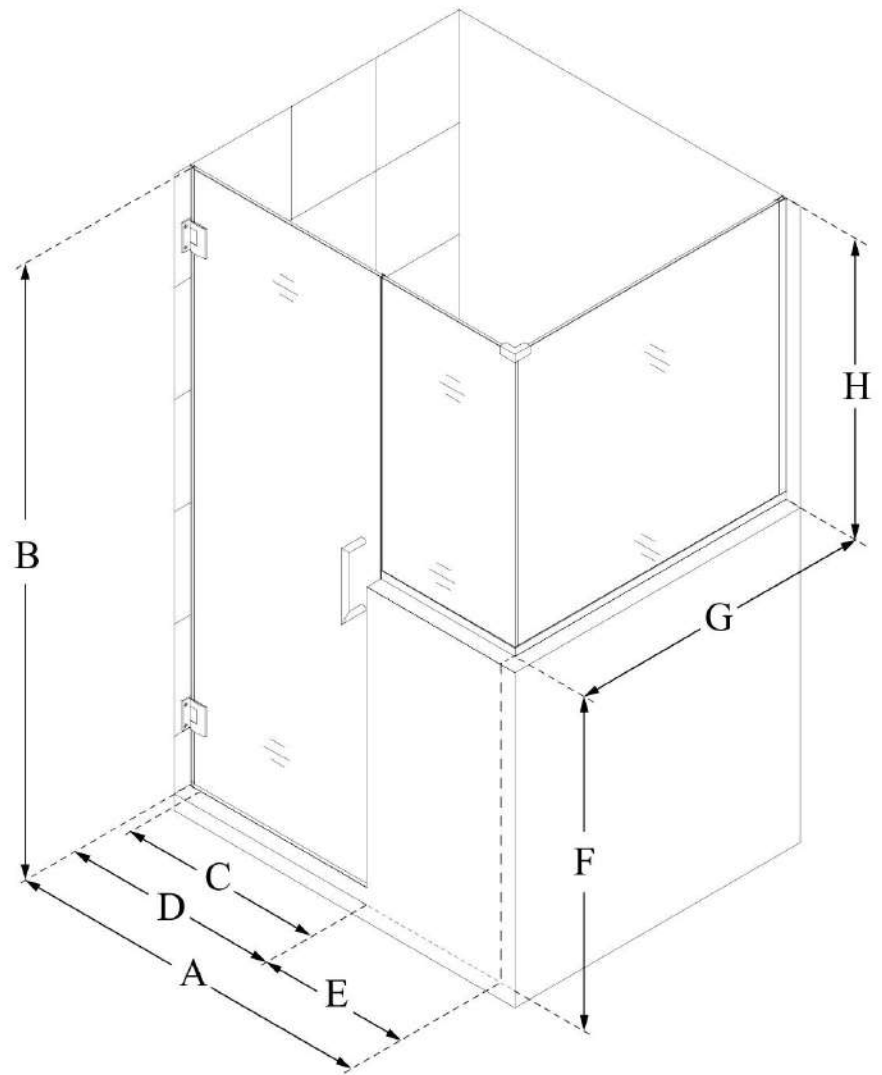

SHEN-2427303636

UNIDOOR PLUS

DreamLine Unidoor Plus 57" W x 36
3/8" D x 72" H Frameless Hinged
Shower Enclosure, Clear Glass

SWING DOOR

CONFIGURATION DIMENSIONS:

A: 57"

MODEL WIDTH

B: 72"

MODEL HEIGHT

C: 26"

ACCESS WIDTH

D: 27"

DOOR WIDTH

E: 30"

INLINE BUTTRESS PANEL WIDTH

F: 36"

BUTTRESS WALL HEIGHT

G: 36 3/8"

RETURN BUTTRESS PANEL WIDTH

H: 36"

BUTTRESS GLASS HEIGHT

DreamLine reserves the right to update or modify the hardware or materials pictured without prior notice for the purpose of product improvement and customer satisfaction.