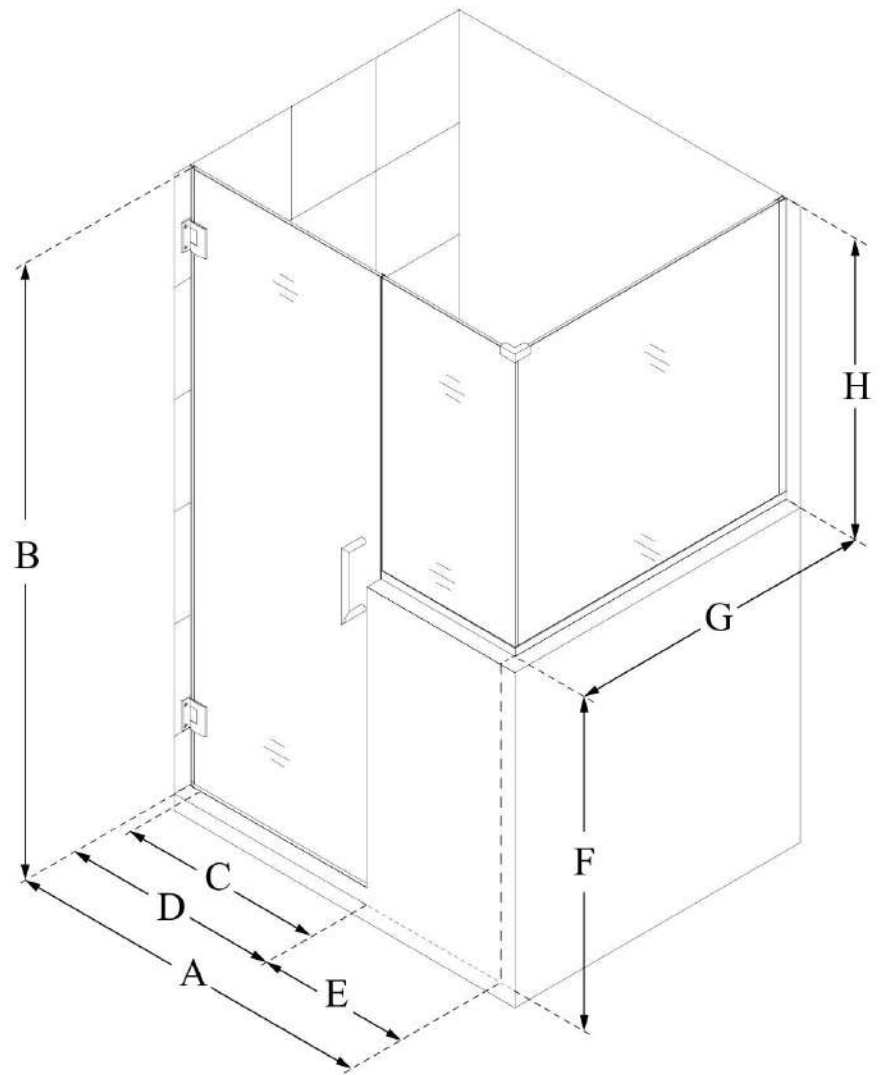

SHEN-2427303630

UNIDOOR PLUS

DreamLine Unidoor Plus 57" W
x 30 3/8" D x 72" H Frameless
Hinged Shower Enclosure, Clear
Glass

SWING DOOR

CONFIGURATION DIMENSIONS:

A: 57"

MODEL WIDTH

B: 72"

MODEL HEIGHT

C: 26"

ACCESS WIDTH

D: 27"

DOOR WIDTH

E: 30"

INLINE BUTTRESS PANEL WIDTH

F: 36"

BUTTRESS WALL HEIGHT

G: 30 3/8"

RETURN BUTTRESS PANEL WIDTH

H: 36"

BUTTRESS GLASS HEIGHT

DreamLine reserves the right to update or modify the hardware or materials pictured without prior notice for the purpose of product improvement and customer satisfaction.