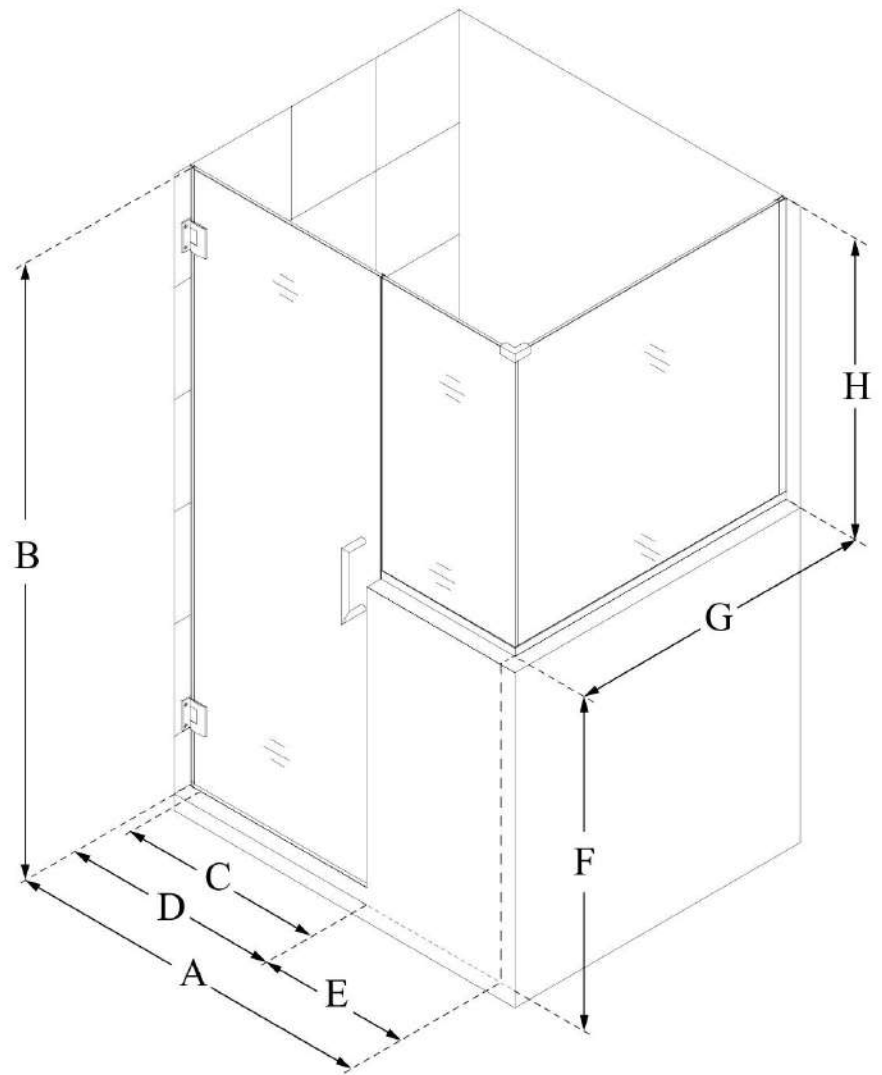

SHEN-2427303430

UNIDOOR PLUS

DreamLine Unidoor Plus 57" W
x 30 3/8" D x 72" H Frameless
Hinged Shower Enclosure, Clear
Glass

SWING DOOR

CONFIGURATION DIMENSIONS:

A: 57"	MODEL WIDTH
B: 72"	MODEL HEIGHT
C: 26"	ACCESS WIDTH
D: 27"	DOOR WIDTH
E: 30"	INLINE BUTTRESS PANEL WIDTH
F: 38"	BUTTRESS WALL HEIGHT
G: 30 3/8"	RETURN BUTTRESS PANEL WIDTH
H: 34"	BUTTRESS GLASS HEIGHT