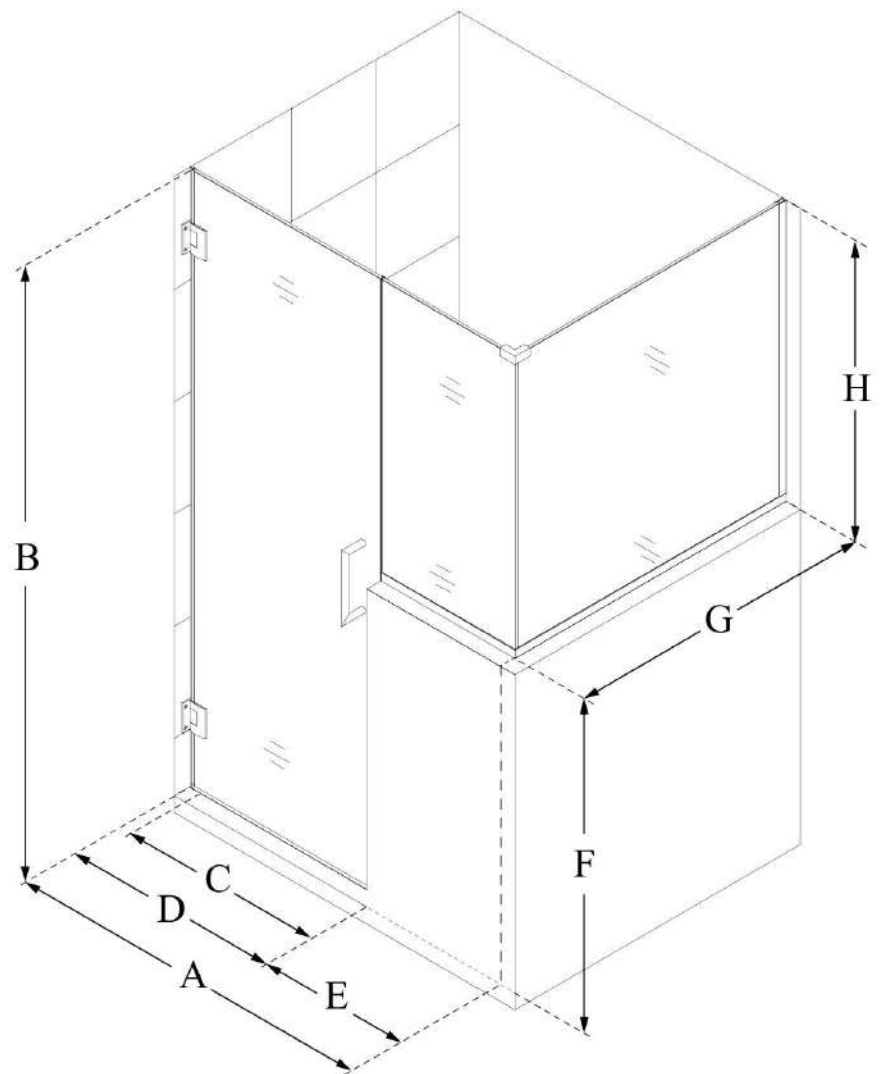

SHEN-2424303630

UNIDOOR PLUS

DreamLine Unidoor Plus 54" W
x 30 3/8" D x 72" H Frameless
Hinged Shower Enclosure, Clear
Glass

SWING DOOR

CONFIGURATION DIMENSIONS:

A: 54"

MODEL WIDTH

B: 72"

MODEL HEIGHT

C: 23"

ACCESS WIDTH

D: 24"

DOOR WIDTH

E: 30"

INLINE BUTTRESS PANEL WIDTH

F: 36"

BUTTRESS WALL HEIGHT

G: 30 3/8"

RETURN BUTTRESS PANEL WIDTH

H: 36"

BUTTRESS GLASS HEIGHT

DreamLine reserves the right to update or modify the hardware or materials pictured without prior notice for the purpose of product improvement and customer satisfaction.