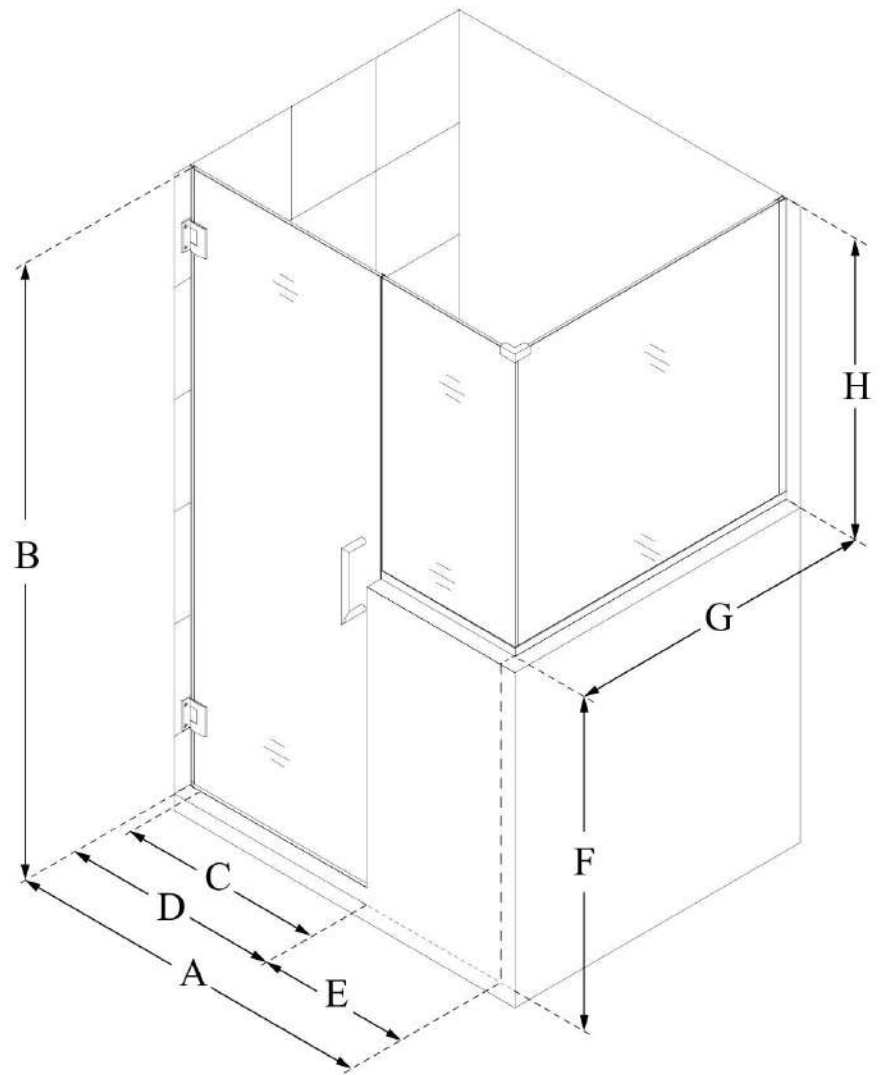

SHEN-2424303436

UNIDOOR PLUS

DreamLine Unidoor Plus 54" W
x 36 3/8" D x 72" H Frameless
Hinged Shower Enclosure, Clear
Glass

SWING DOOR

CONFIGURATION DIMENSIONS:

A: 54"

MODEL WIDTH

B: 72"

MODEL HEIGHT

C: 23"

ACCESS WIDTH

D: 24"

DOOR WIDTH

E: 30"

INLINE BUTTRESS PANEL WIDTH

F: 38"

BUTTRESS WALL HEIGHT

G: 36 3/8"

RETURN BUTTRESS PANEL WIDTH

H: 34"

BUTTRESS GLASS HEIGHT

DreamLine reserves the right to update or modify the hardware or materials pictured without prior notice for the purpose of product improvement and customer satisfaction.