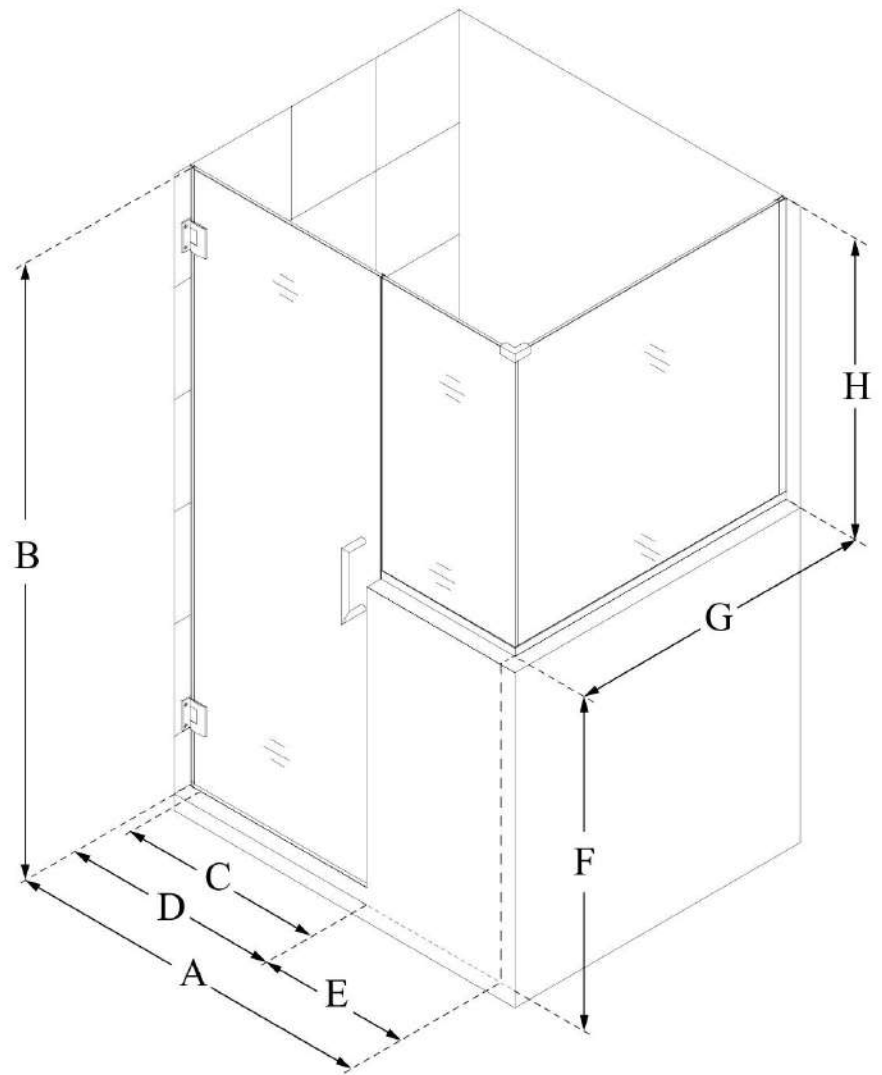

SHEN-2424303430

UNIDOOR PLUS

DreamLine Unidoor Plus 54" W
x 30 3/8" D x 72" H Frameless
Hinged Shower Enclosure, Clear
Glass

SWING DOOR

CONFIGURATION DIMENSIONS:

A: 54"

MODEL WIDTH

B: 72"

MODEL HEIGHT

C: 23"

ACCESS WIDTH

D: 24"

DOOR WIDTH

E: 30"

INLINE BUTTRESS PANEL WIDTH

F: 38"

BUTTRESS WALL HEIGHT

G: 30 3/8"

RETURN BUTTRESS PANEL WIDTH

H: 34"

BUTTRESS GLASS HEIGHT

DreamLine reserves the right to update or modify the hardware or materials pictured without prior notice for the purpose of product improvement and customer satisfaction.