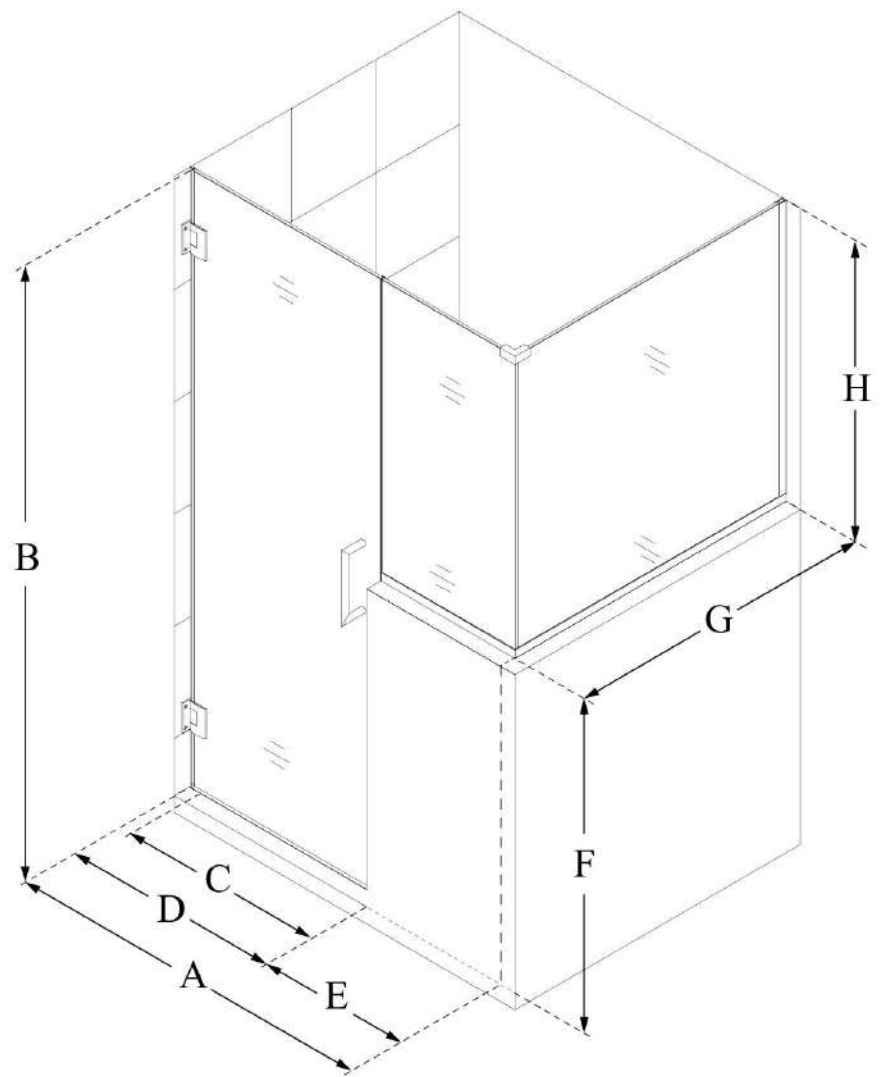

SHEN-2424243636

UNIDOOR PLUS

DreamLine Unidoor Plus 48" W
x 36 3/8" D x 72" H Frameless
Hinged Shower Enclosure, Clear
Glass

SWING DOOR

CONFIGURATION DIMENSIONS:

A: 48"

MODEL WIDTH

B: 72"

MODEL HEIGHT

C: 23"

ACCESS WIDTH

D: 24"

DOOR WIDTH

E: 24"

INLINE BUTTRESS PANEL WIDTH

F: 36"

BUTTRESS WALL HEIGHT

G: 36 3/8"

RETURN BUTTRESS PANEL WIDTH

H: 36"

BUTTRESS GLASS HEIGHT

DreamLine reserves the right to update or modify the hardware or materials pictured without prior notice for the purpose of product improvement and customer satisfaction.